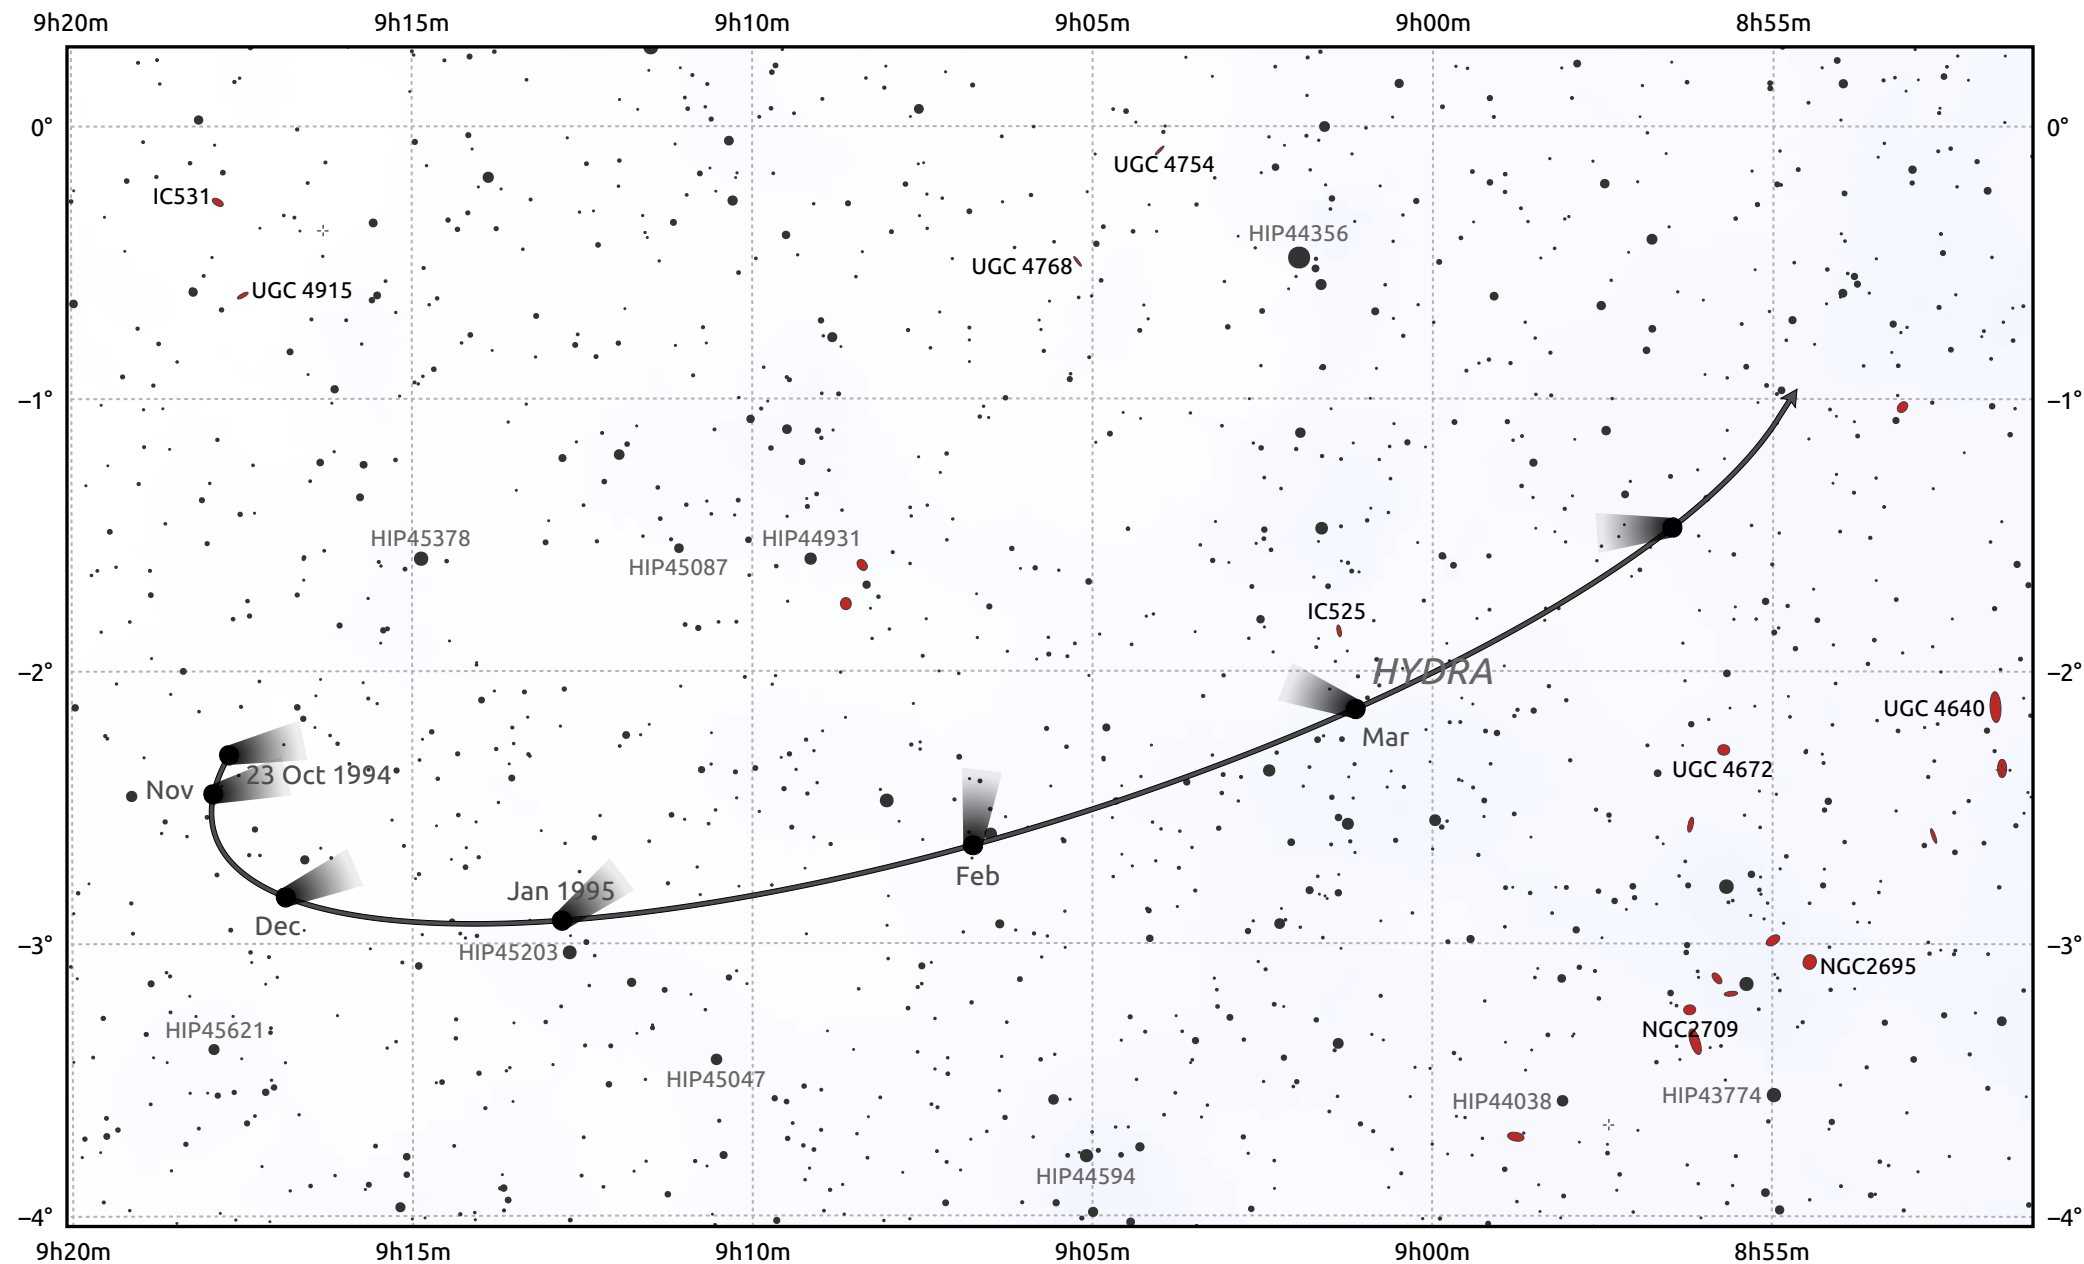

The path of 1P/Halley starting on 23 Oct 1994

© Dominic Ford 2011–2026. Date markers placed at midnight UTC. Downloaded from <https://in-the-sky.org>

Magnitude scale: • 12.0 • 11.0 • 10.0 • 9.0 • 8.0 • 7.0 • 6.0 • 5.0

— Ecliptic Plane

- Galaxy
- Bright nebula
- Open cluster
- ⊕ Globular cluster
- + Planetary nebula

Date	Mag
1994 Nov 1	nan
1995 Jan 1	nan
1995 Mar 1	nan