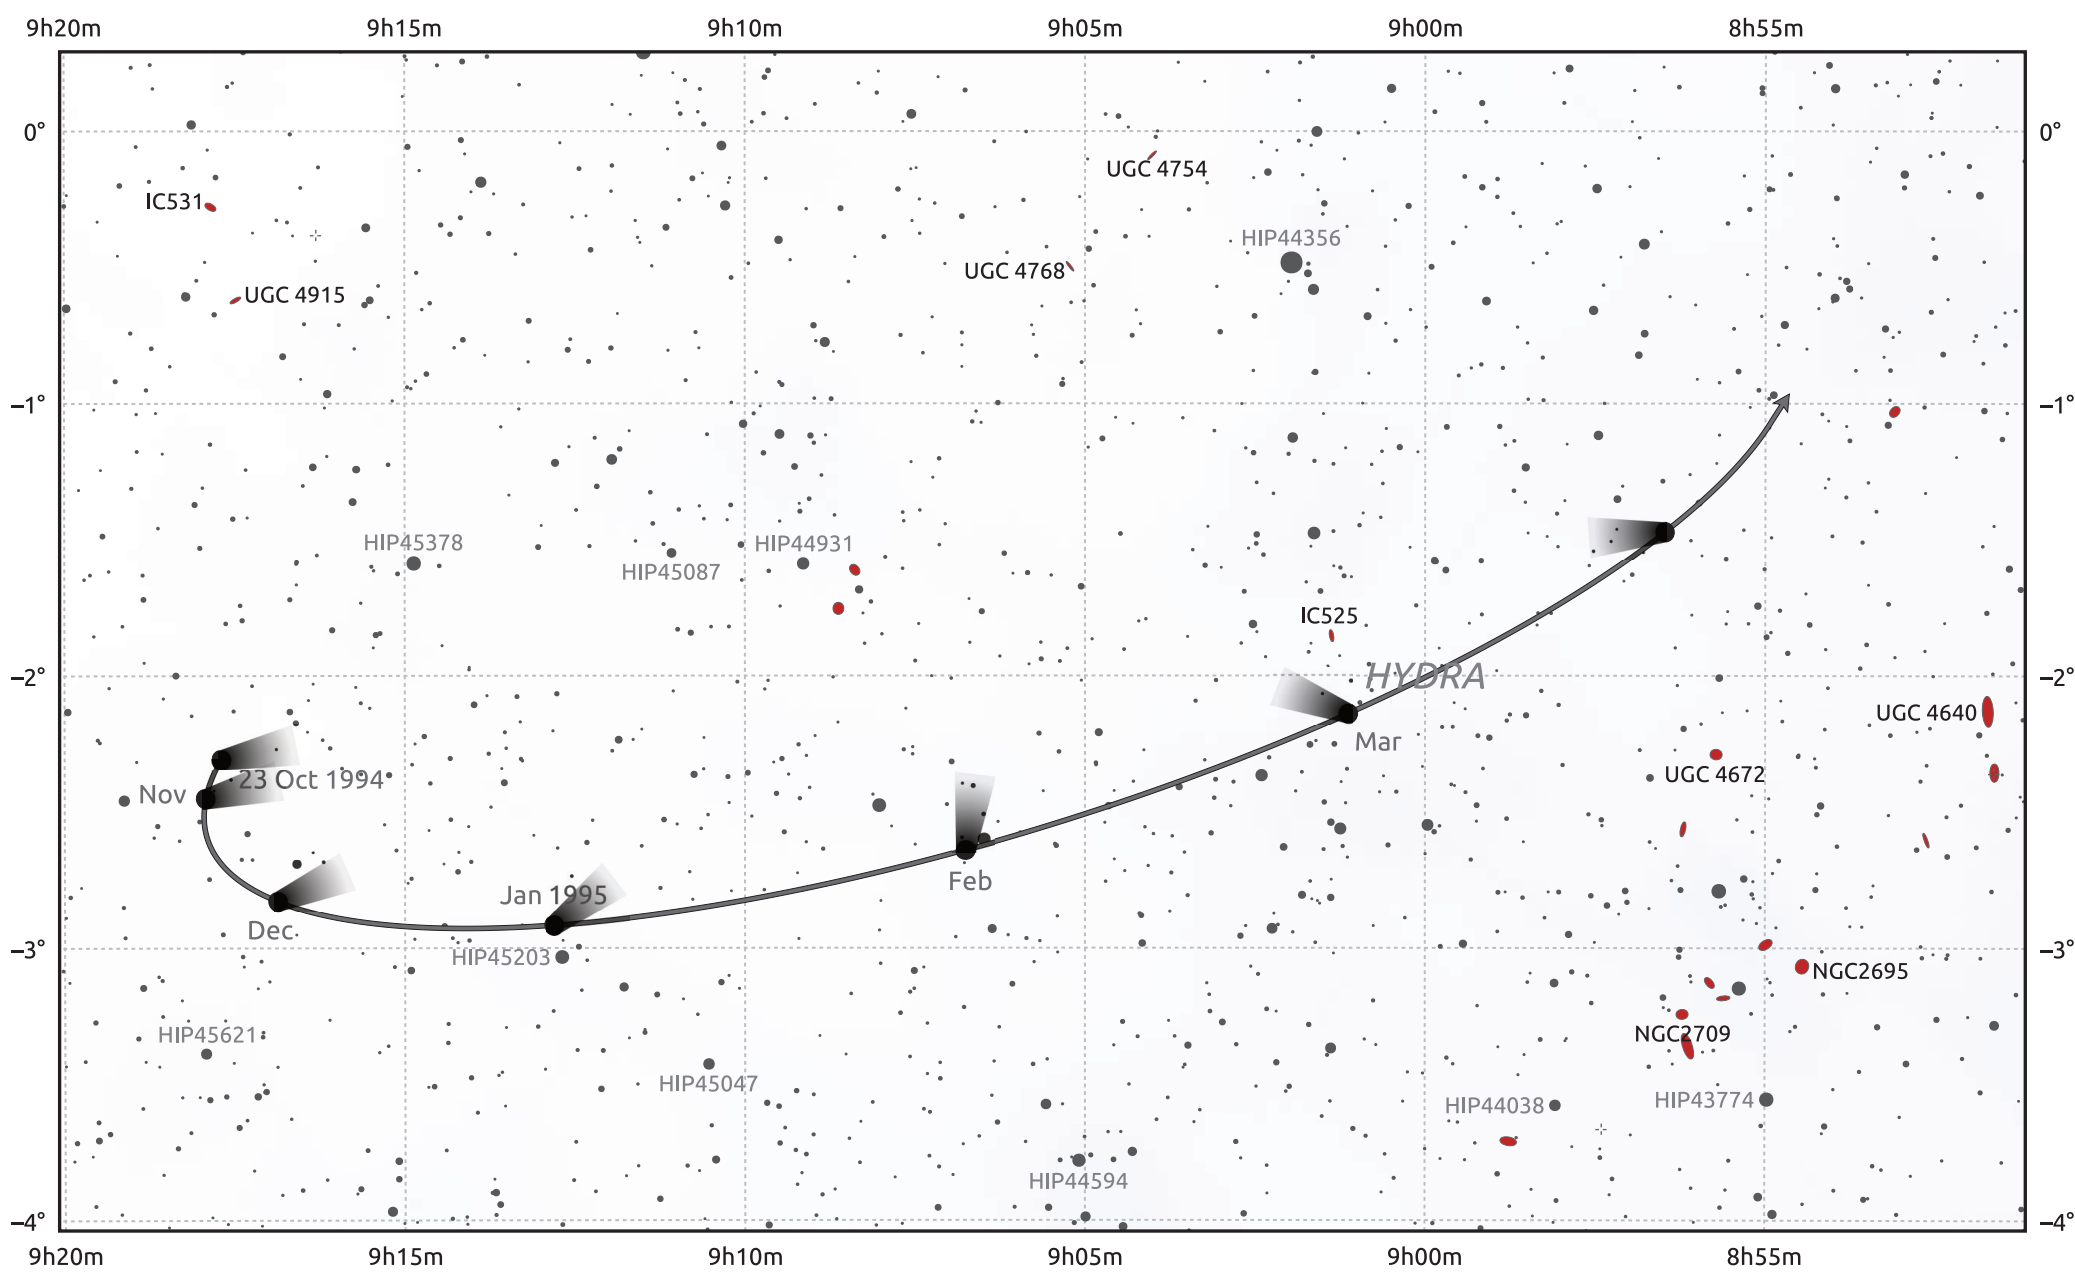

The path of 1P/Halley starting on 23 Oct 1994

© Dominic Ford 2011–2026. Date markers placed at midnight UTC. Downloaded from <https://in-the-sky.org>

Magnitude scale: 12.0 11.0 10.0 9.0 8.0 7.0 6.0 5.0

— Ecliptic Plane

- Galaxy
- Bright nebula
- Open cluster
- ⊕ Globular cluster
- + Planetary nebula

Date	Mag
1994 Nov 1	nan
1995 Jan 1	nan
1995 Mar 1	nan