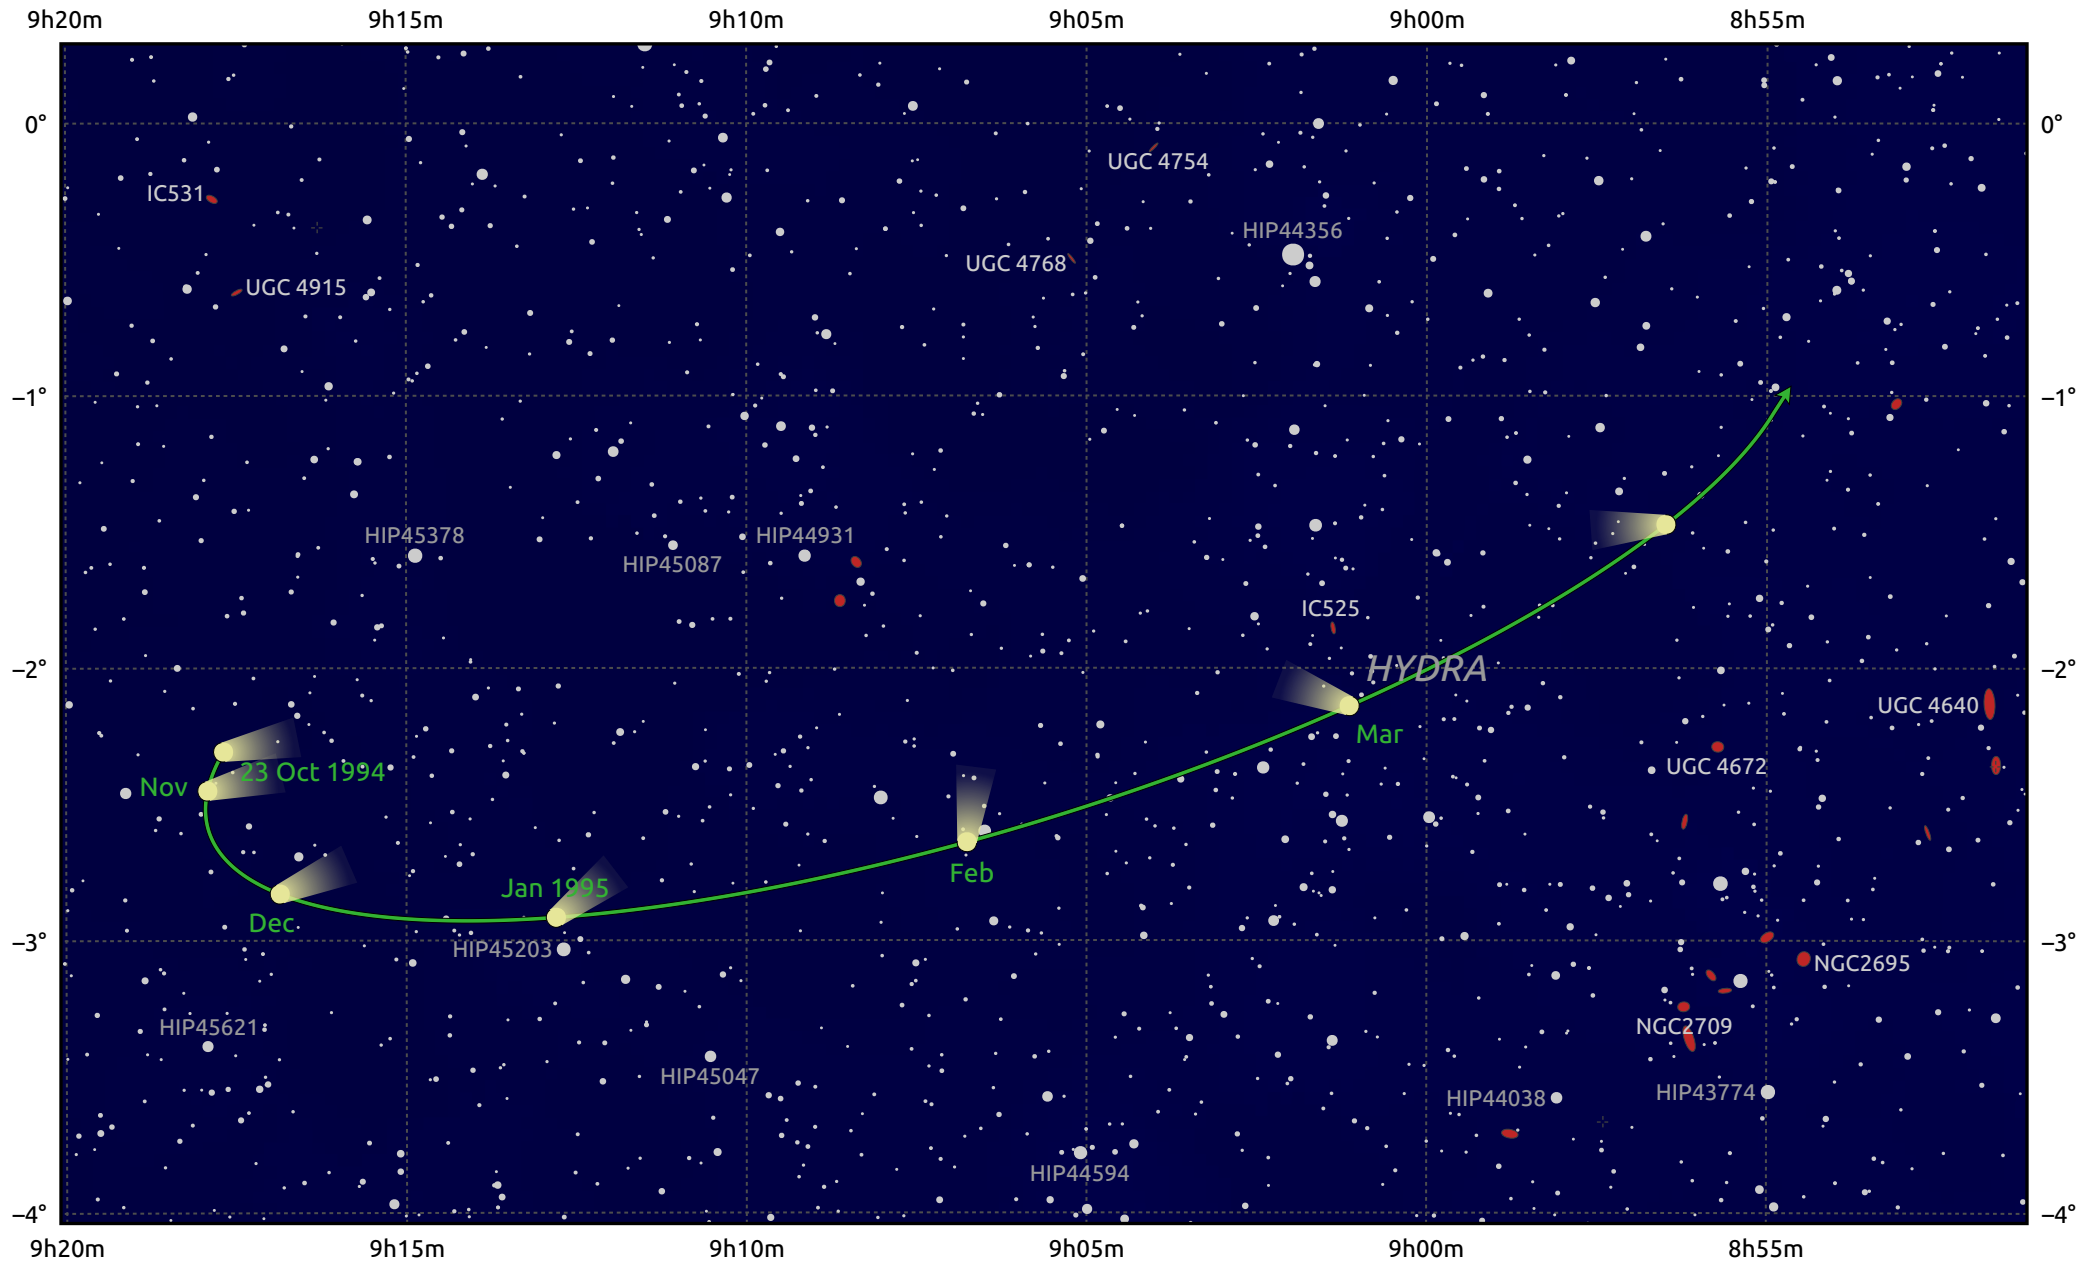

The path of 1P/Halley starting on 23 Oct 1994

© Dominic Ford 2011–2026. Date markers placed at midnight UTC. Downloaded from <https://in-the-sky.org>

Magnitude scale: ● 12.0 ● 11.0 ● 10.0 ● 9.0 ● 8.0 ● 7.0 ● 6.0 ● 5.0

— Ecliptic Plane

- Galaxy
- Bright nebula
- Open cluster
- Globular cluster
- + Planetary nebula

Date	Mag
1994 Nov 1	nan
1995 Jan 1	nan
1995 Mar 1	nan