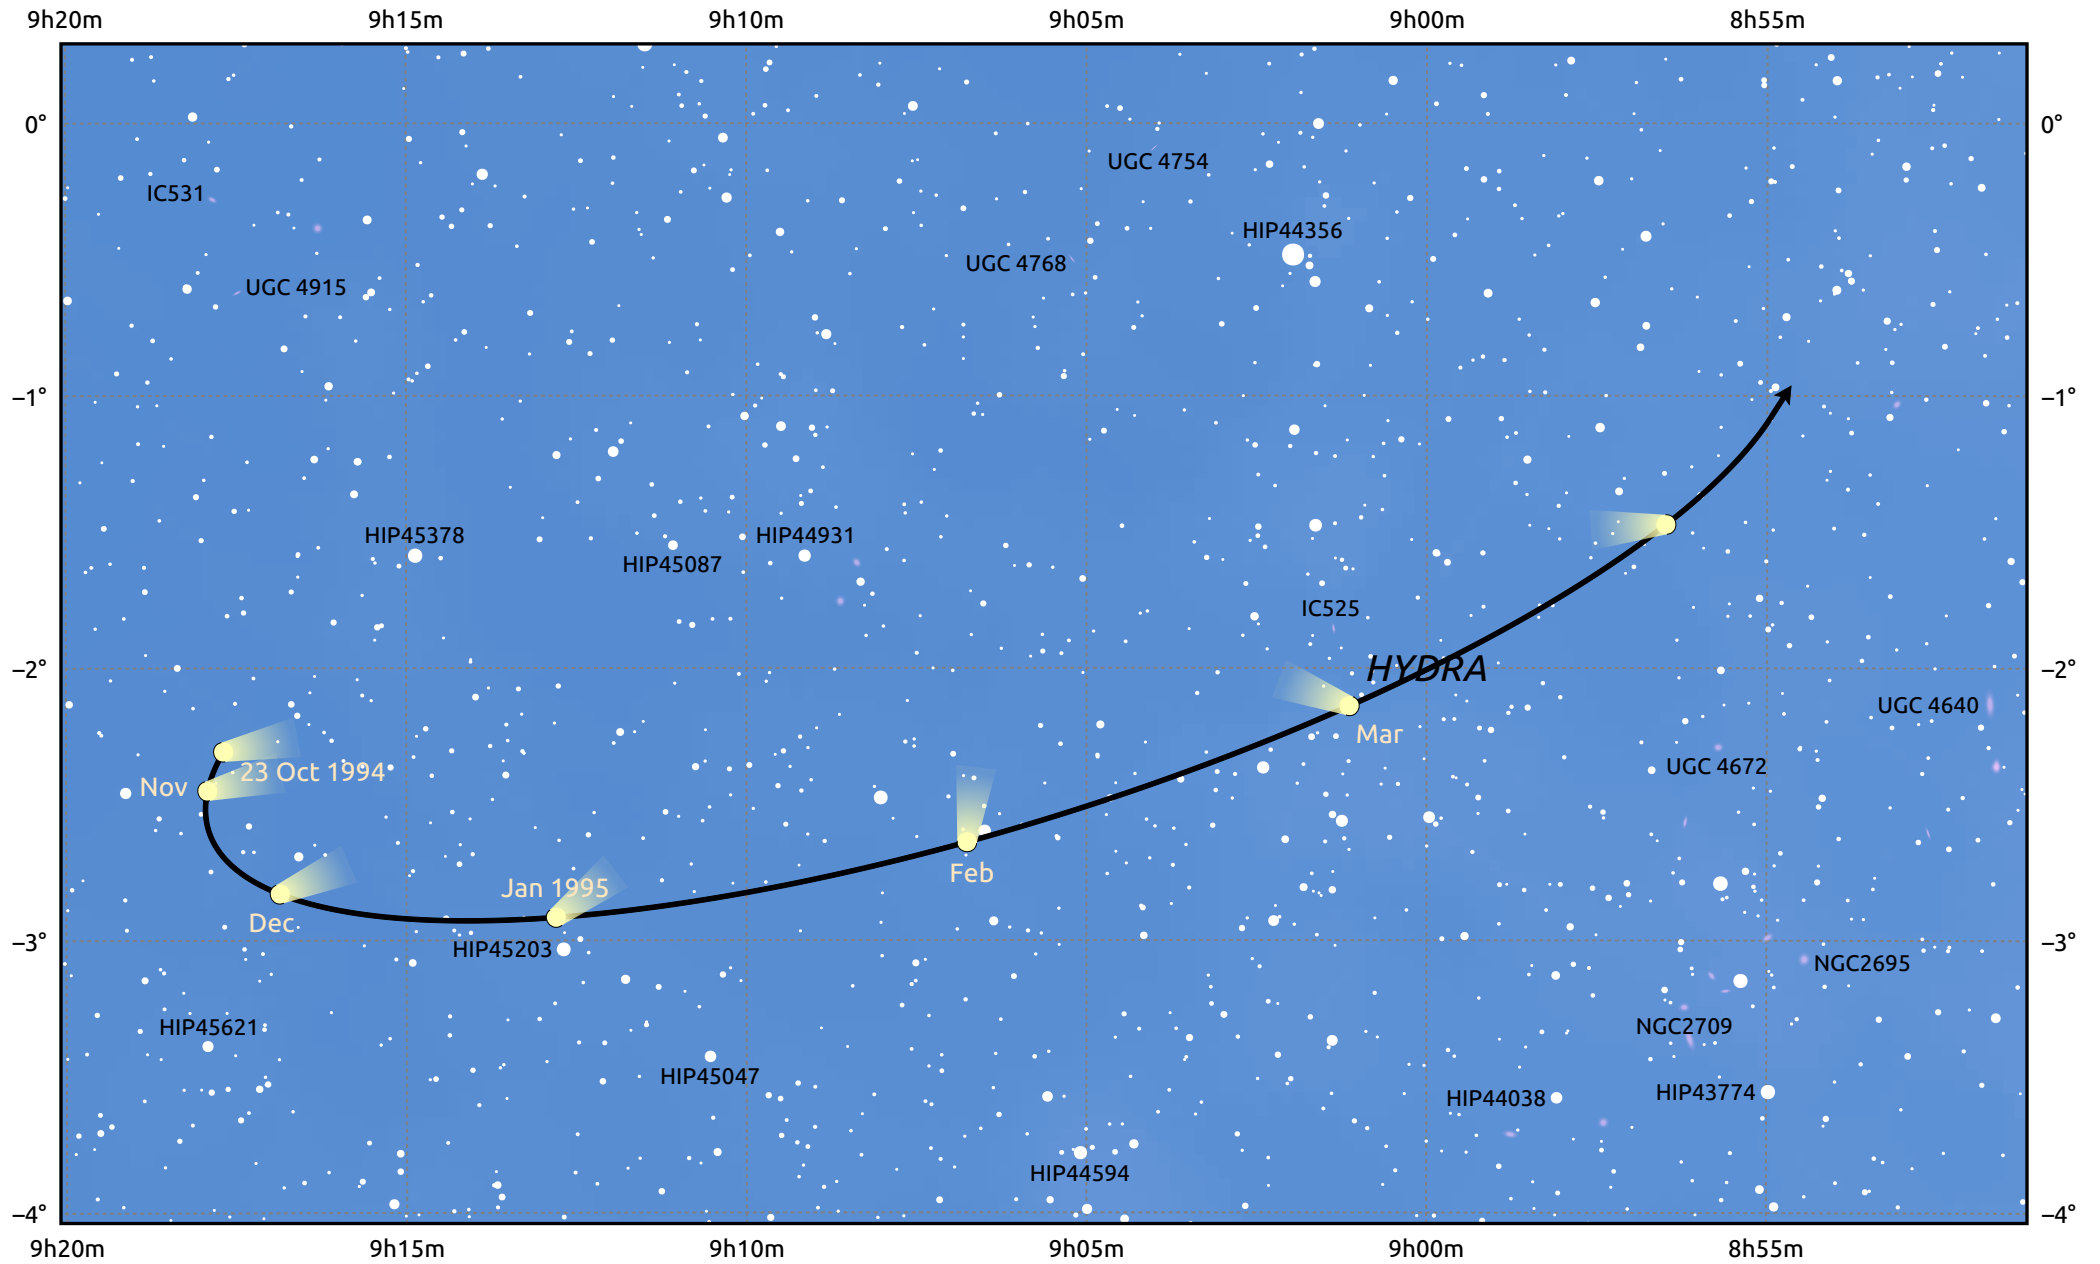

The path of 1P/Halley starting on 23 Oct 1994

© Dominic Ford 2011–2026. Date markers placed at midnight UTC. Downloaded from <https://in-the-sky.org>

Magnitude scale: · 12.0 · 11.0 · 10.0 · 9.0 · 8.0 · 7.0 · 6.0 · 5.0

— Ecliptic Plane

Galaxy Bright nebula Open cluster Globular cluster Planetary nebula

Date	Mag
1994 Nov 1	nan
1995 Jan 1	nan
1995 Mar 1	nan