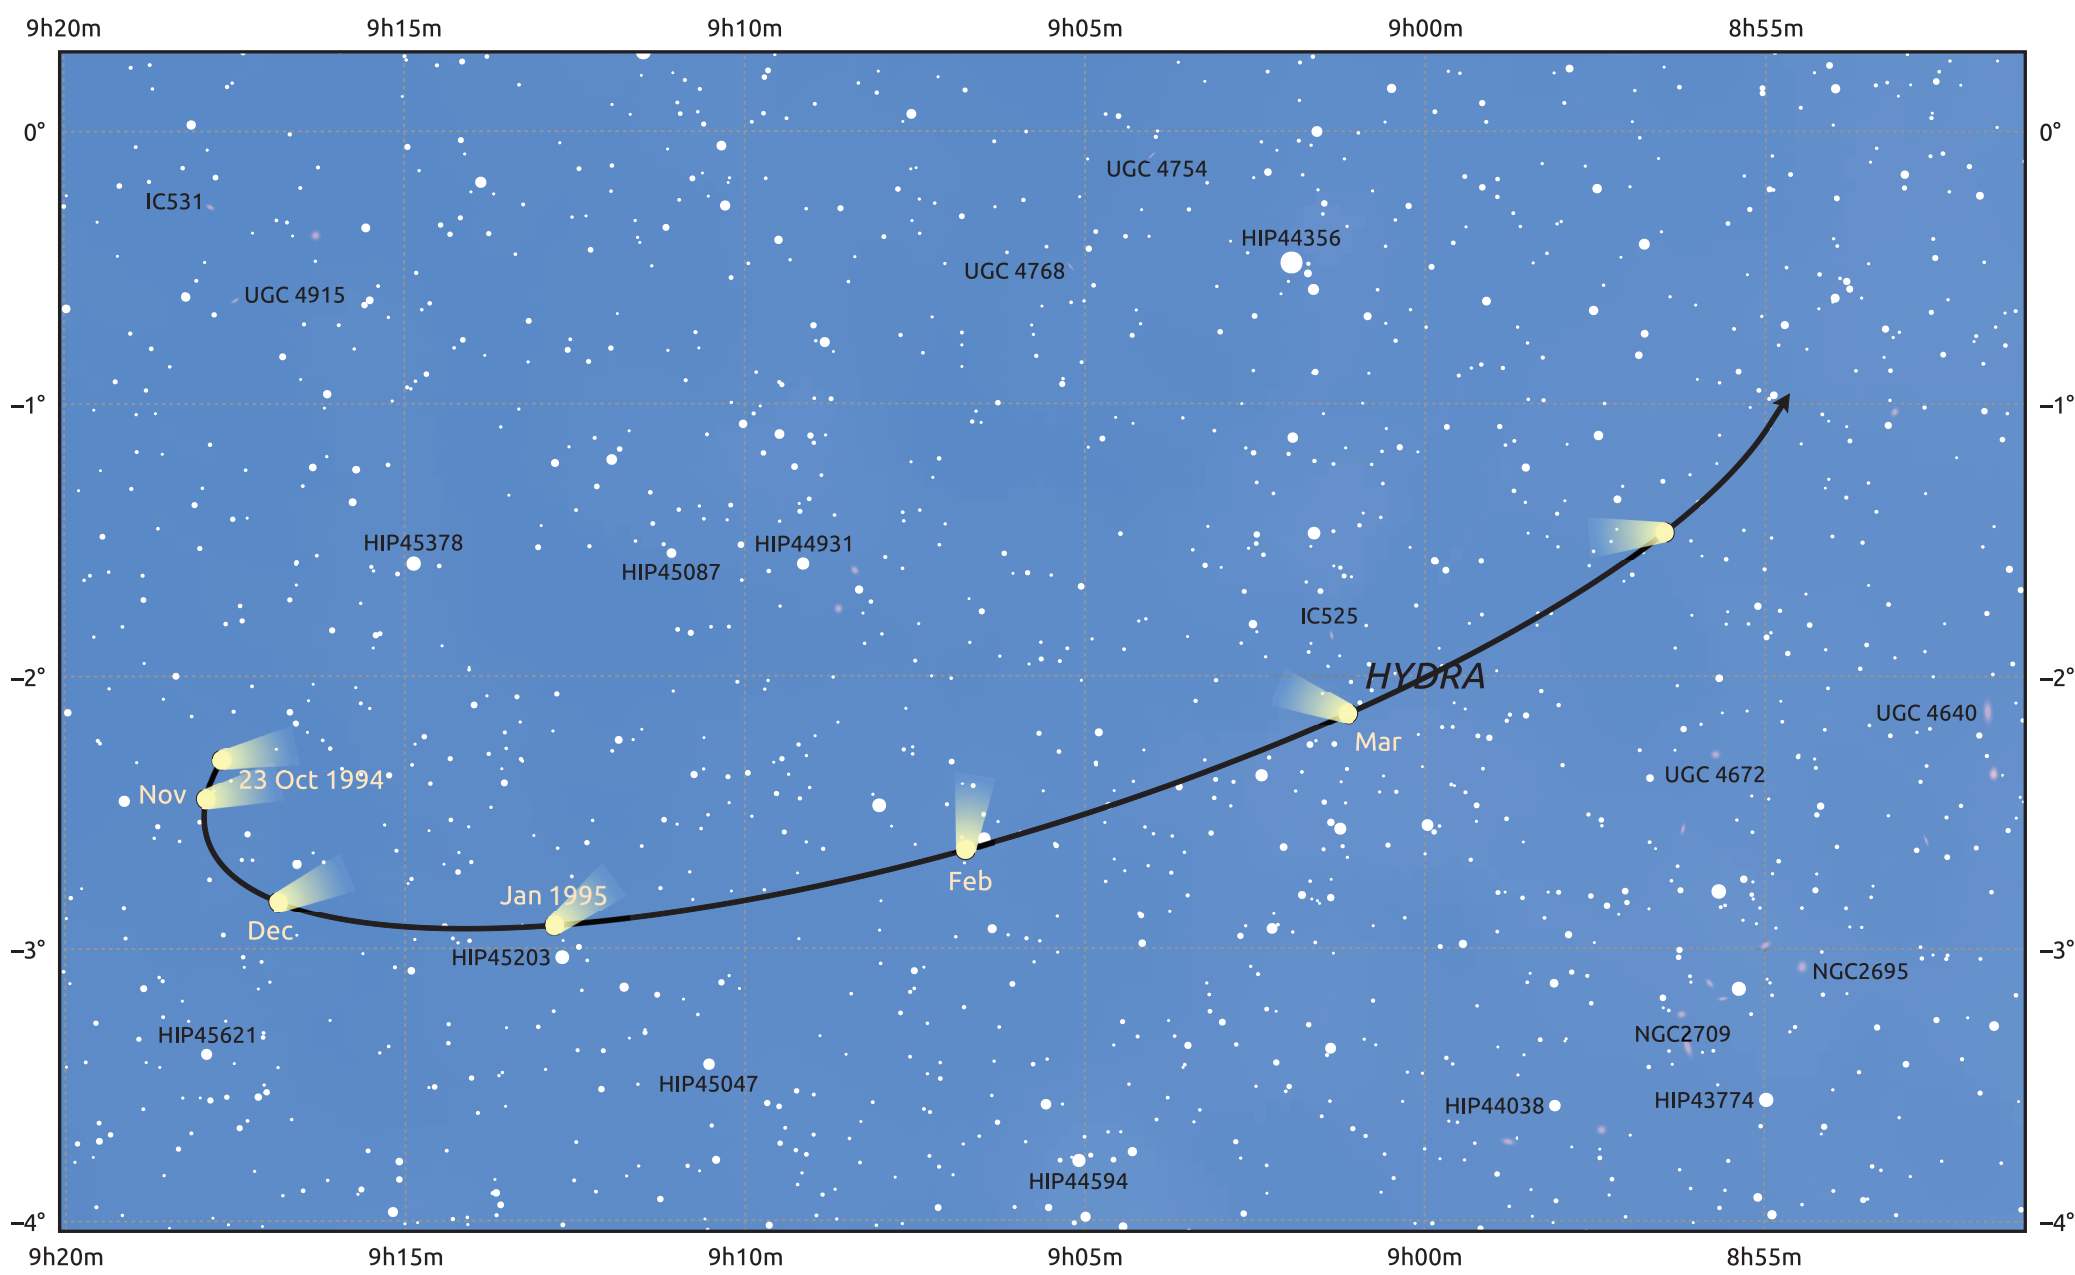

The path of 1P/Halley starting on 23 Oct 1994

© Dominic Ford 2011–2026. Date markers placed at midnight UTC. Downloaded from <https://in-the-sky.org>

Magnitude scale: 12.0 11.0 10.0 9.0 8.0 7.0 6.0 5.0

Ecliptic Plane

- Galaxy
- Bright nebula
- Open cluster
- Globular cluster
- Planetary nebula

Date	Mag
1994 Nov 1	nan
1995 Jan 1	nan
1995 Mar 1	nan