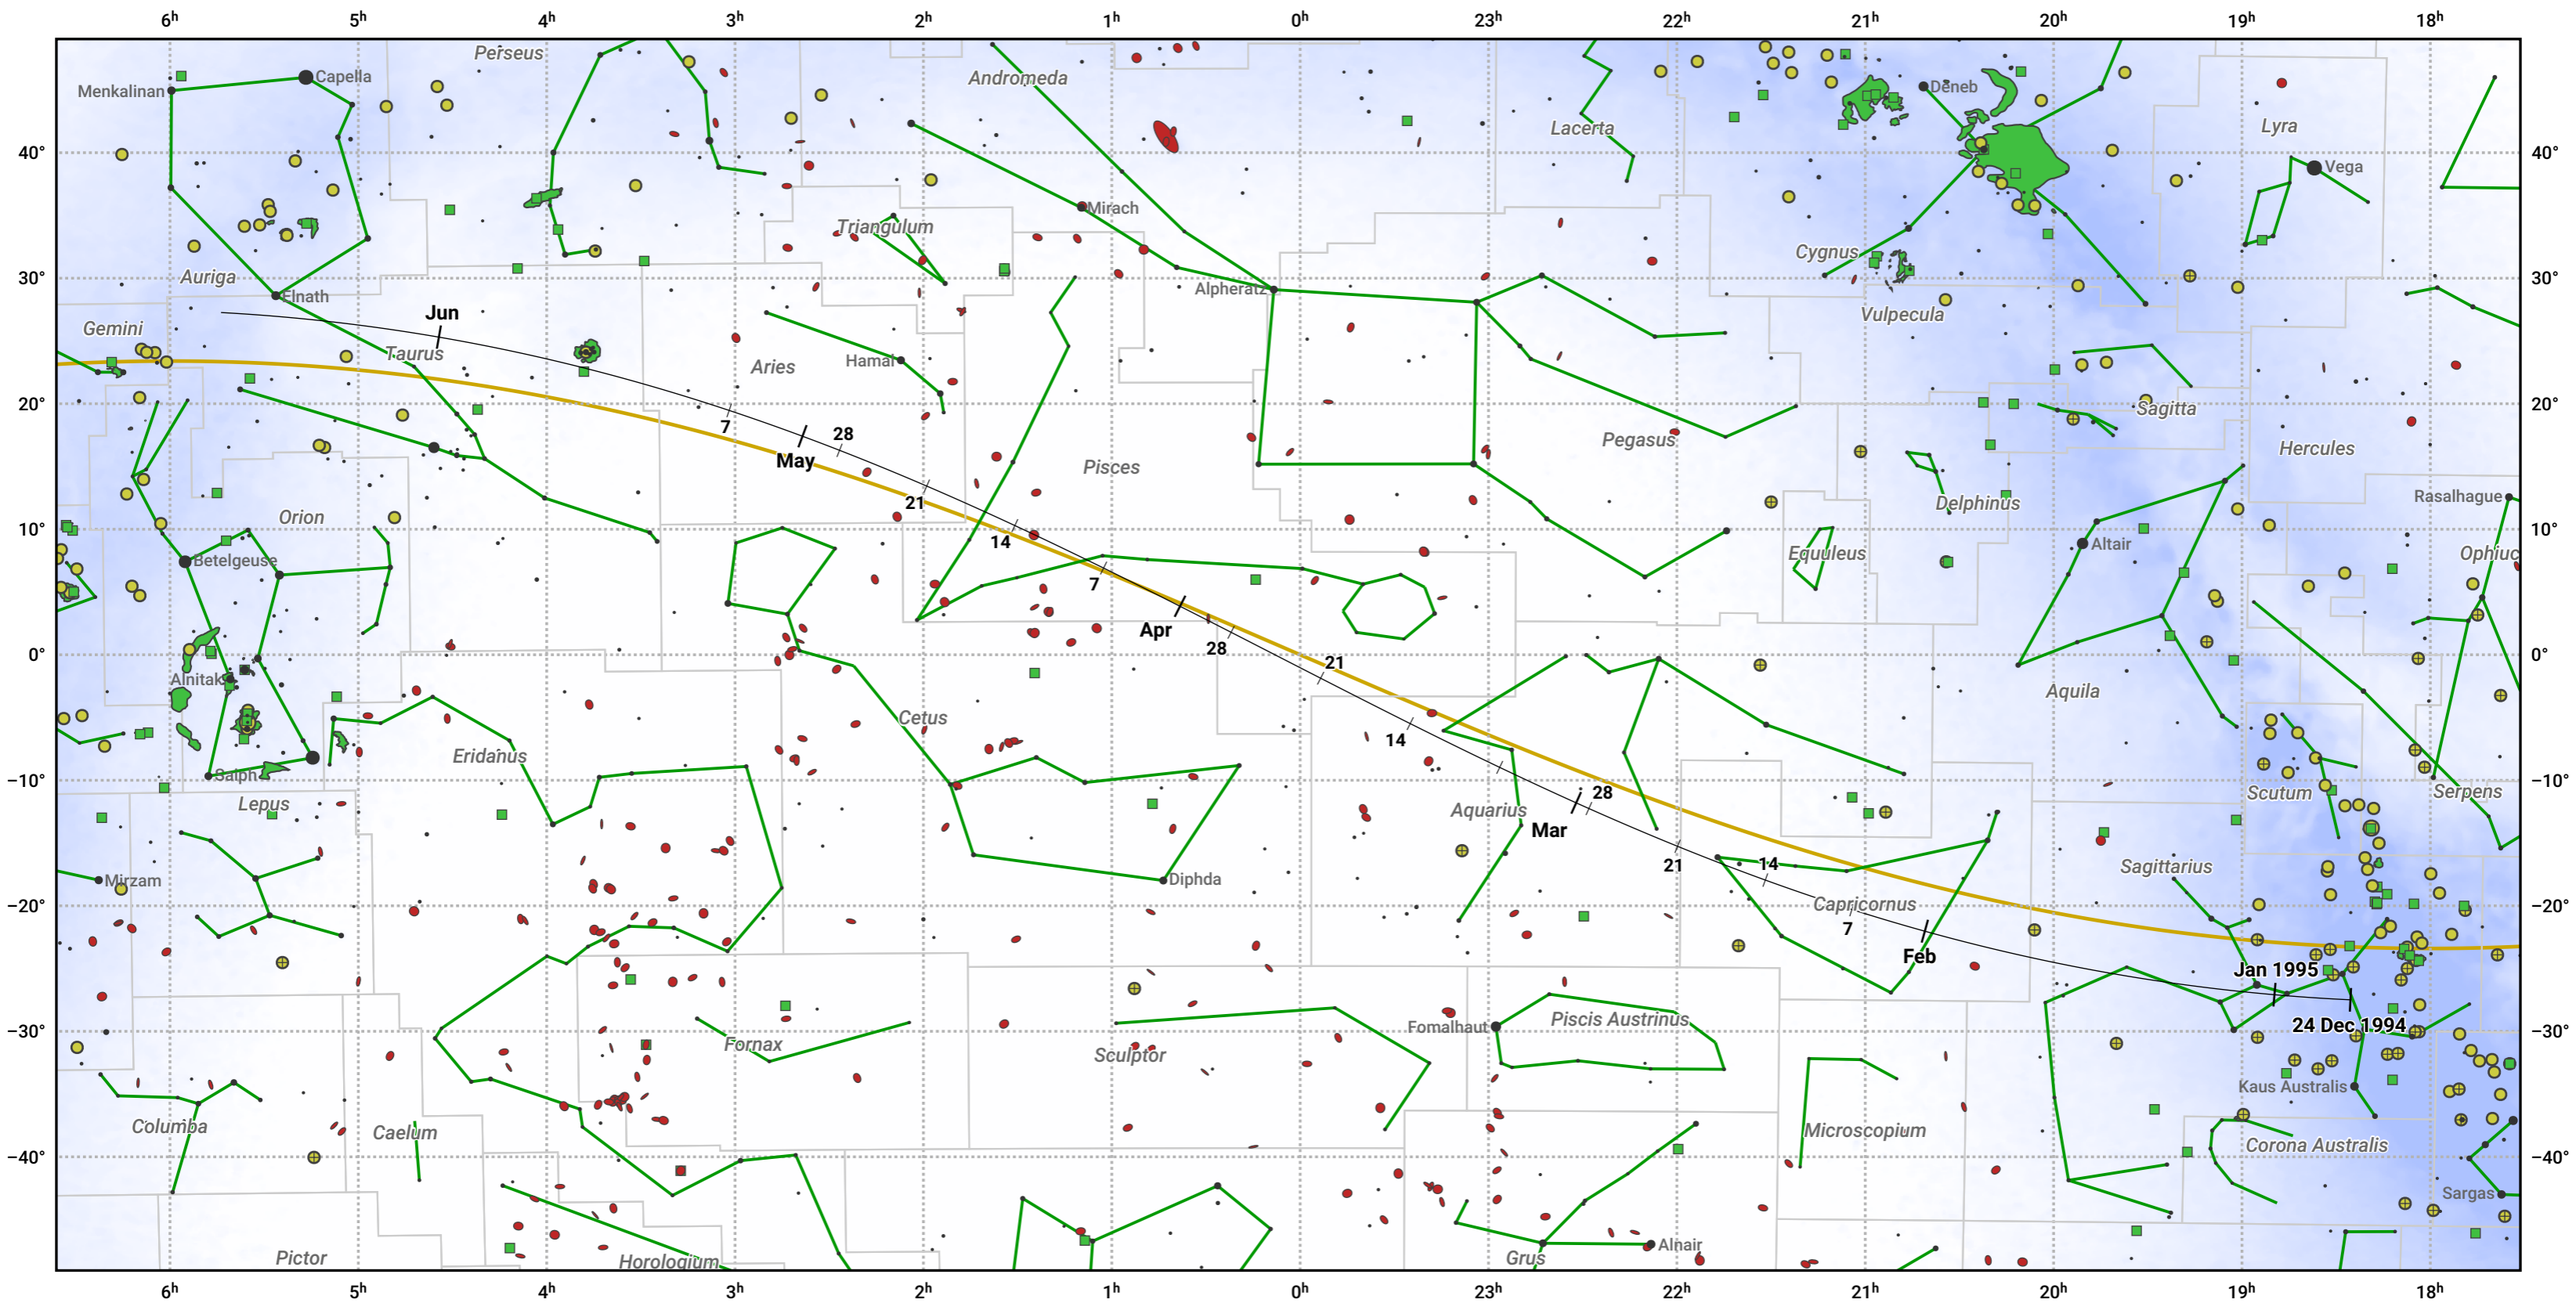

The path of 15P/Finlay starting on 24 Dec 1994

© Dominic Ford 2011–2024. Date markers placed at midnight UTC. Downloaded from <https://in-the-sky.org>

Magnitude scale: • 5.0 • 4.0 • 3.0 • 2.0 • 1.0 • 0.0

— Ecliptic Plane

- Galaxy
- Bright nebula
- Open cluster
- ⊕ Globular cluster

Date	Mag
1995 Jan 1	12.7
1995 Jan 16	12.0
1995 Feb 6	10.9
1995 Mar 1	10.0
1995 Mar 3	9.9
1995 May 1	10.5
1995 May 12	11.0
1995 Jun 2	12.0