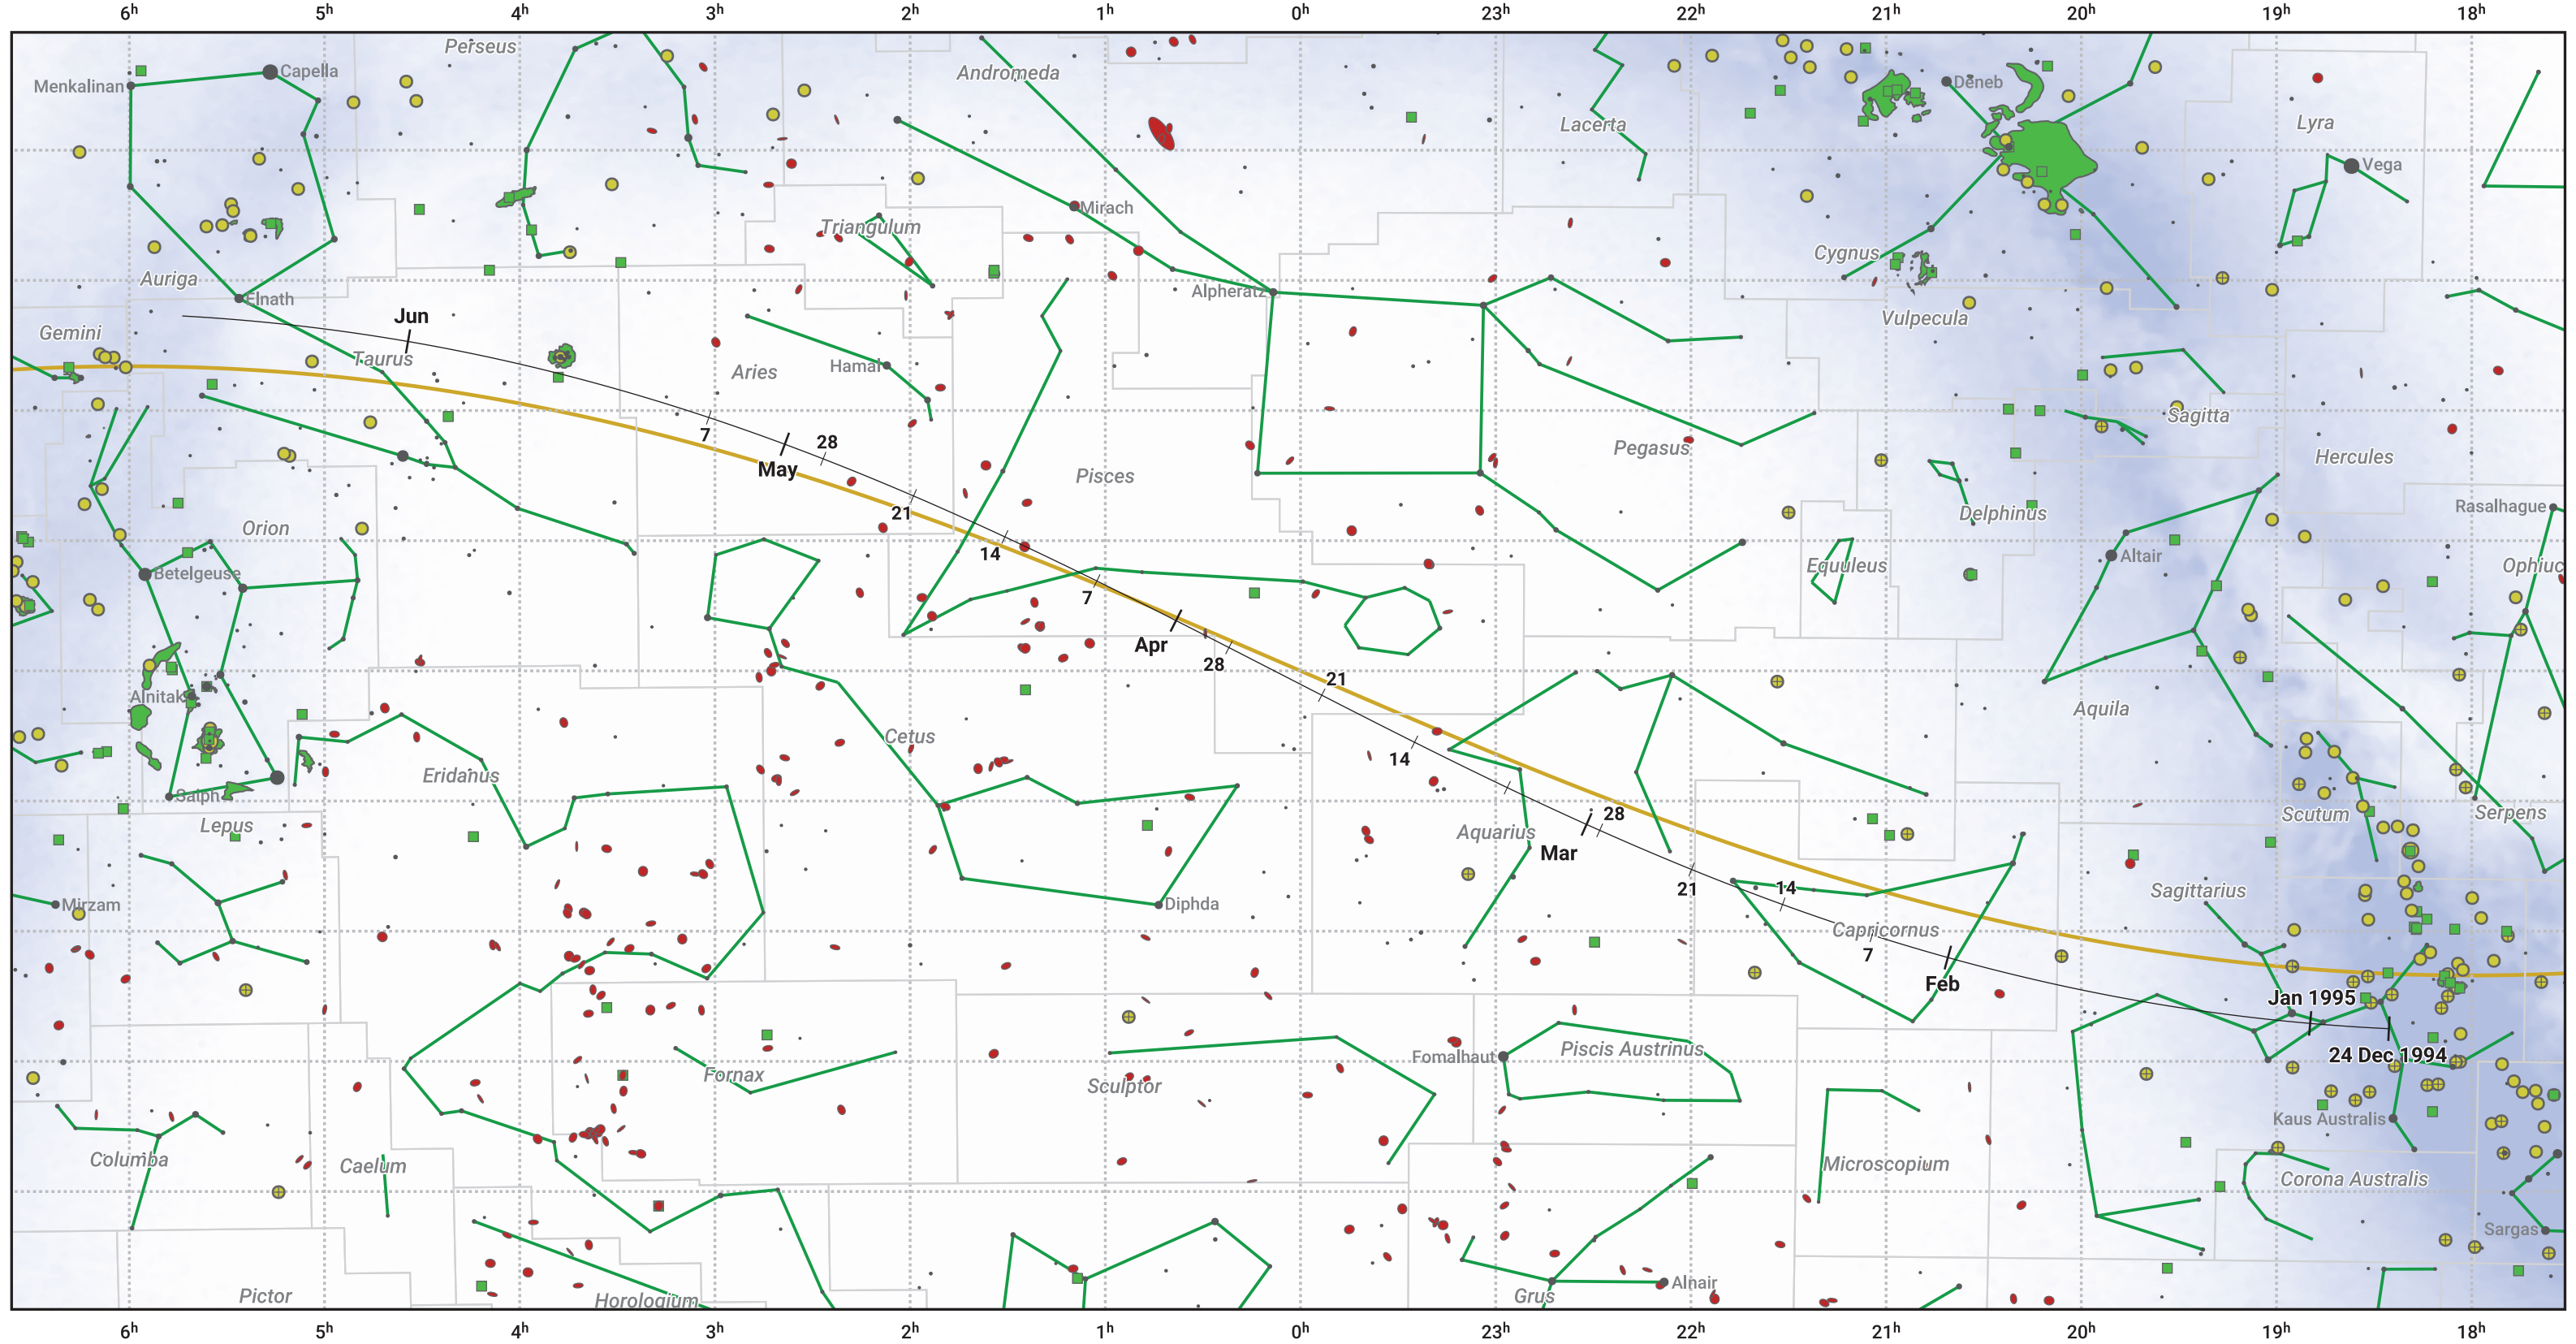

# The path of 15P/Finlay starting on 24 Dec 1994

© Dominic Ford 2011–2024. Date markers placed at midnight UTC. Downloaded from <https://in-the-sky.org>

Magnitude scale: ● 5.0 ● 4.0 ● 3.0 ● 2.0 ● 1.0 ● 0.0

— Ecliptic Plane

- Galaxy
- Bright nebula
- Open cluster
- ⊕ Globular cluster

Date	Mag
1995 Jan 1	12.7
1995 Jan 16	12.0
1995 Feb 6	10.9
1995 Mar 1	10.0
1995 Mar 3	9.9
1995 May 1	10.5
1995 May 12	11.0
1995 Jun 2	12.0