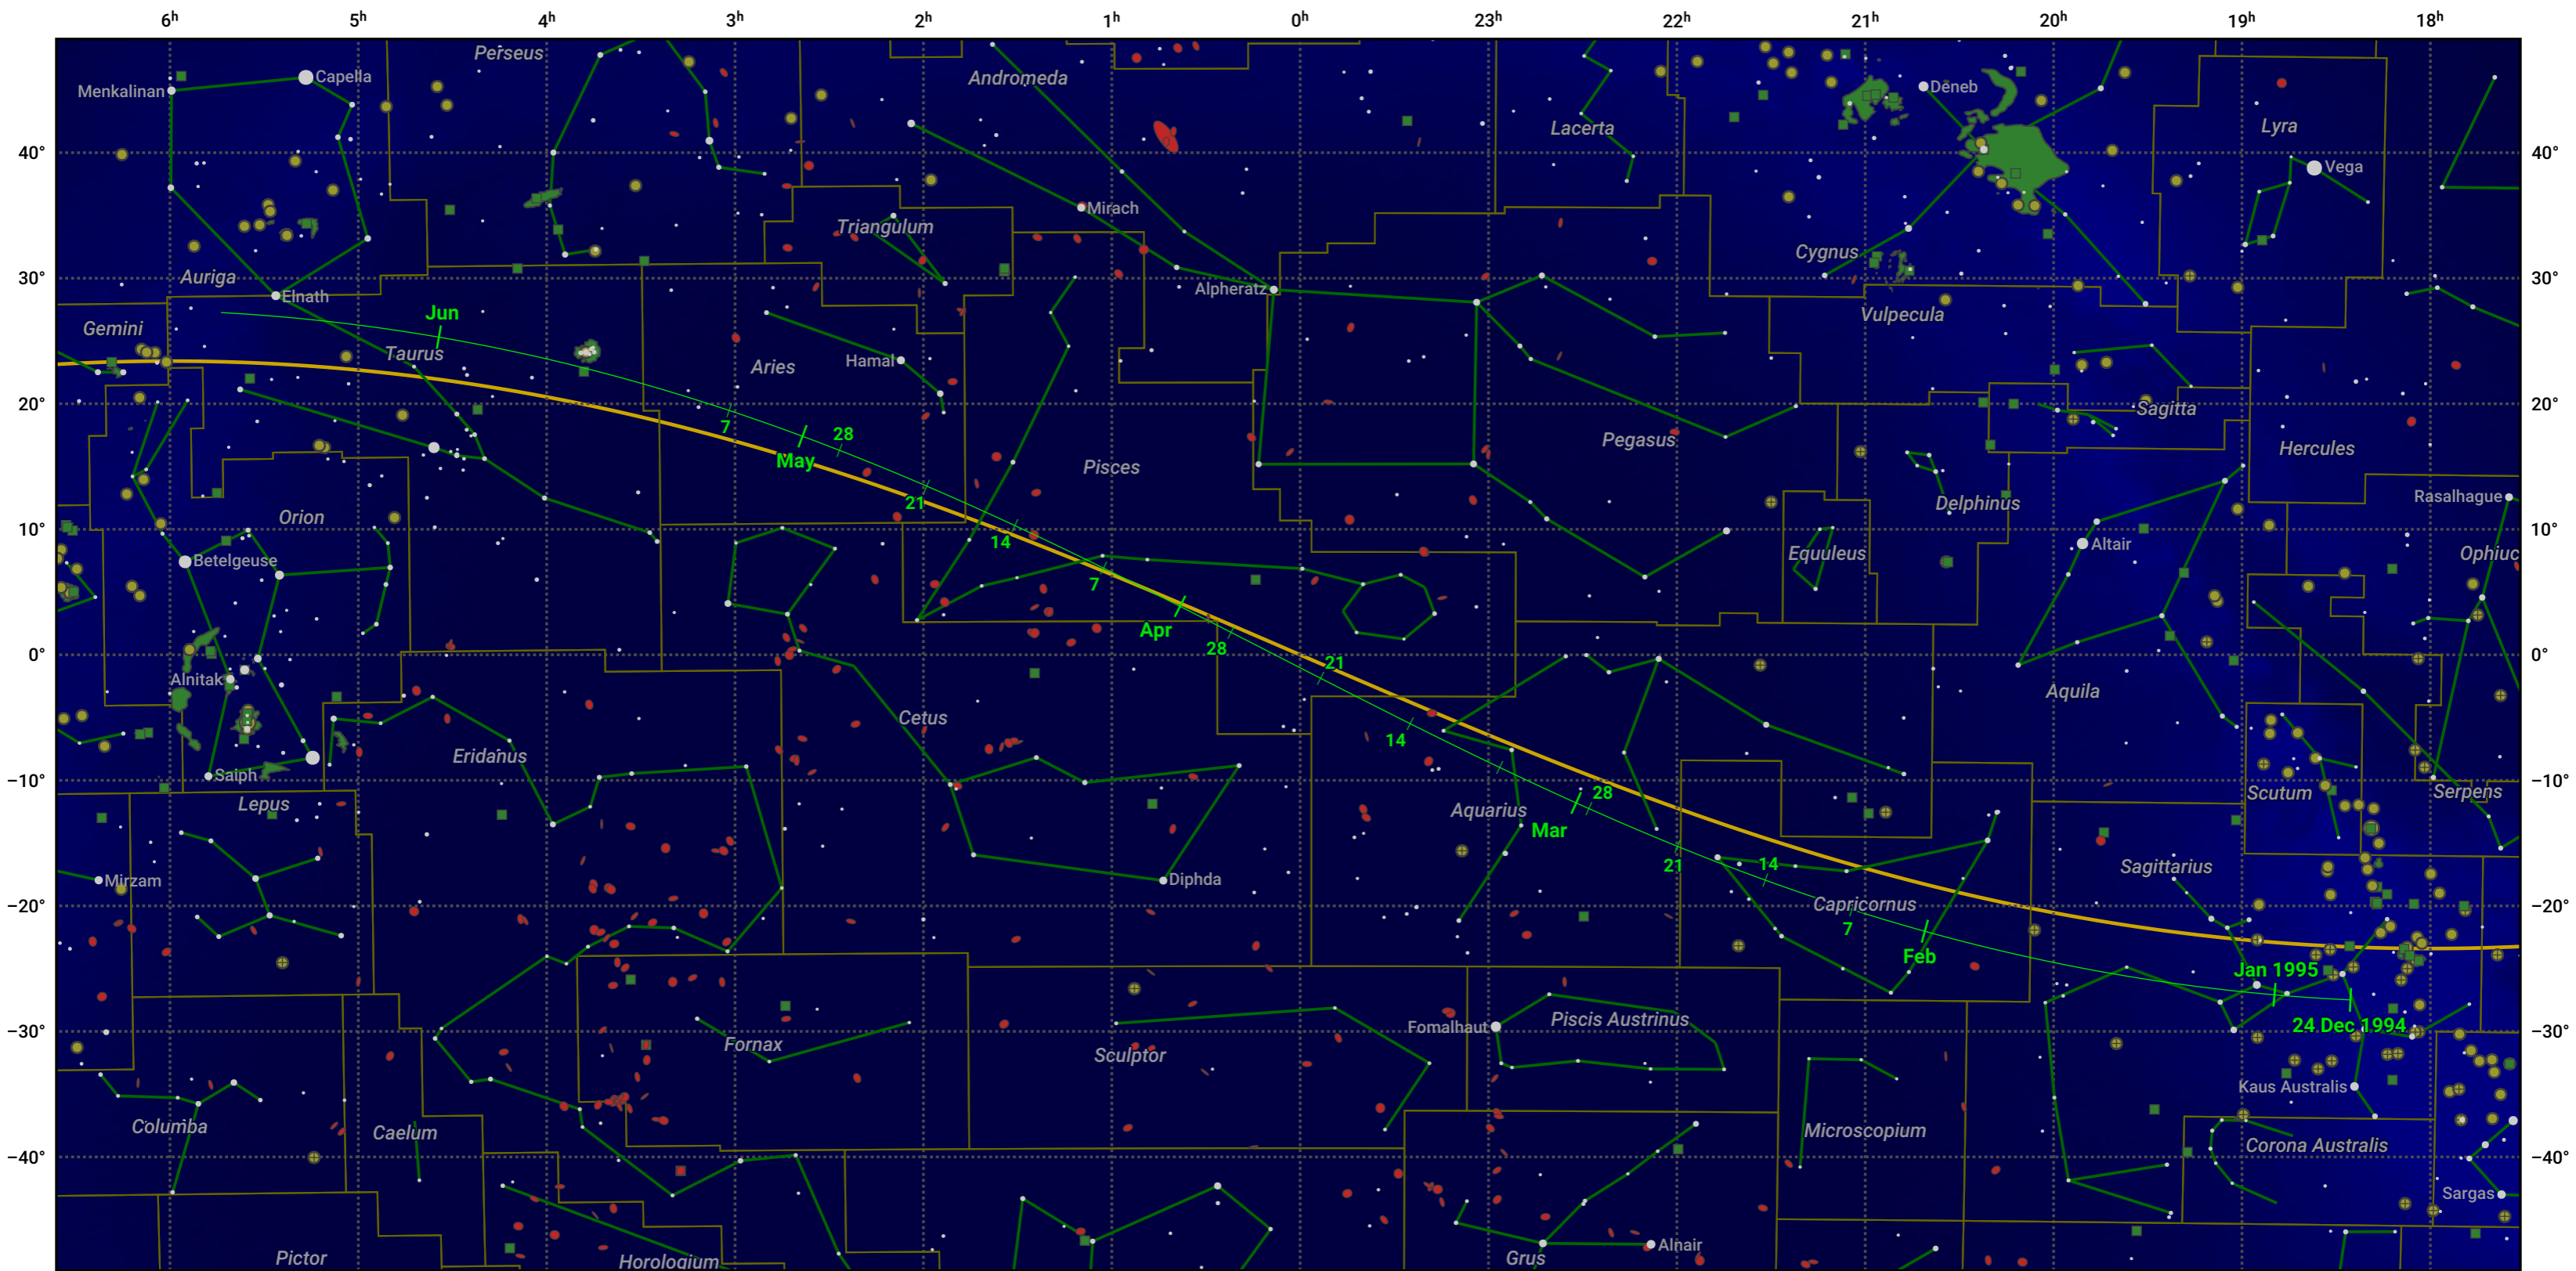

The path of 15P/Finlay starting on 24 Dec 1994

© Dominic Ford 2011–2024. Date markers placed at midnight UTC. Downloaded from <https://in-the-sky.org>

Magnitude scale: • 5.0 • 4.0 • 3.0 • 2.0 • 1.0 • 0.0

— Ecliptic Plane

● Galaxy
 ■ Bright nebula
 ● Open cluster
 ⊕ Globular cluster

Date	Mag
1995 Jan 1	12.7
1995 Jan 16	12.0
1995 Feb 6	10.9
1995 Mar 1	10.0
1995 Mar 3	9.9
1995 May 1	10.5
1995 May 12	11.0
1995 Jun 2	12.0