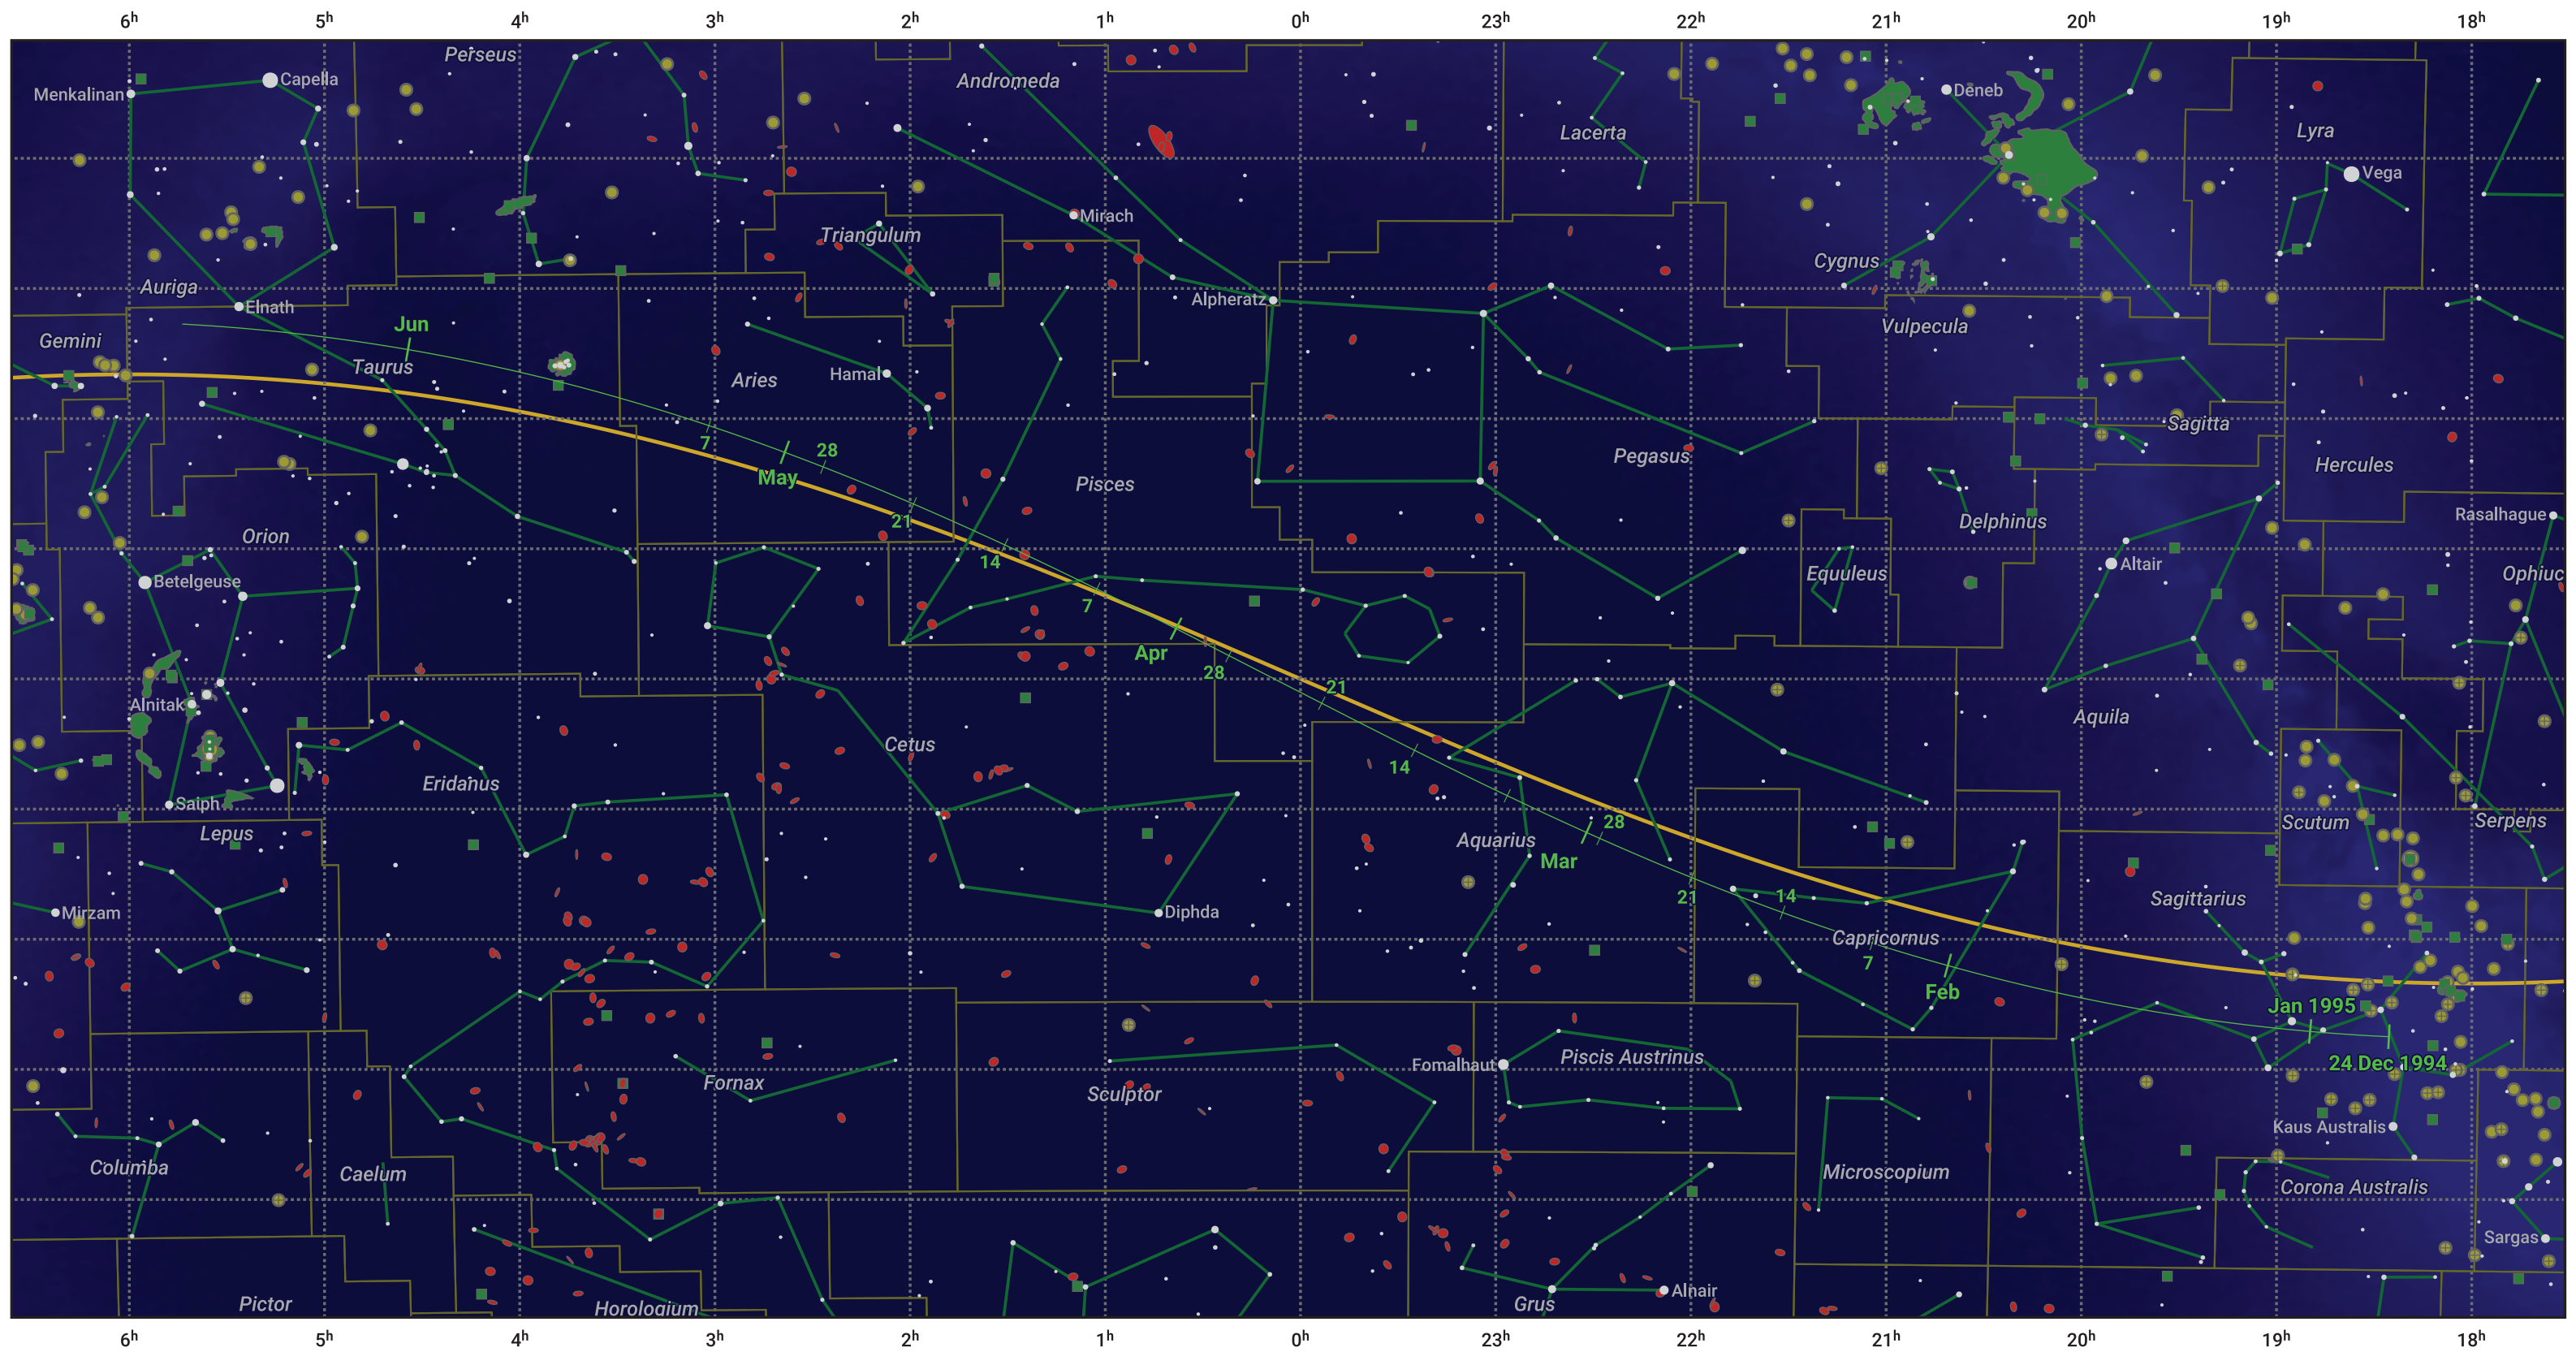

The path of 15P/Finlay starting on 24 Dec 1994

© Dominic Ford 2011–2024. Date markers placed at midnight UTC. Downloaded from <https://in-the-sky.org>

Magnitude scale: ● 5.0 ● 4.0 ● 3.0 ● 2.0 ● 1.0 ● 0.0

— Ecliptic Plane

- Galaxy
- Bright nebula
- Open cluster
- ⊕ Globular cluster

Date	Mag
1995 Jan 1	12.7
1995 Jan 16	12.0
1995 Feb 6	10.9
1995 Mar 1	10.0
1995 Mar 3	9.9
1995 May 1	10.5
1995 May 12	11.0
1995 Jun 2	12.0