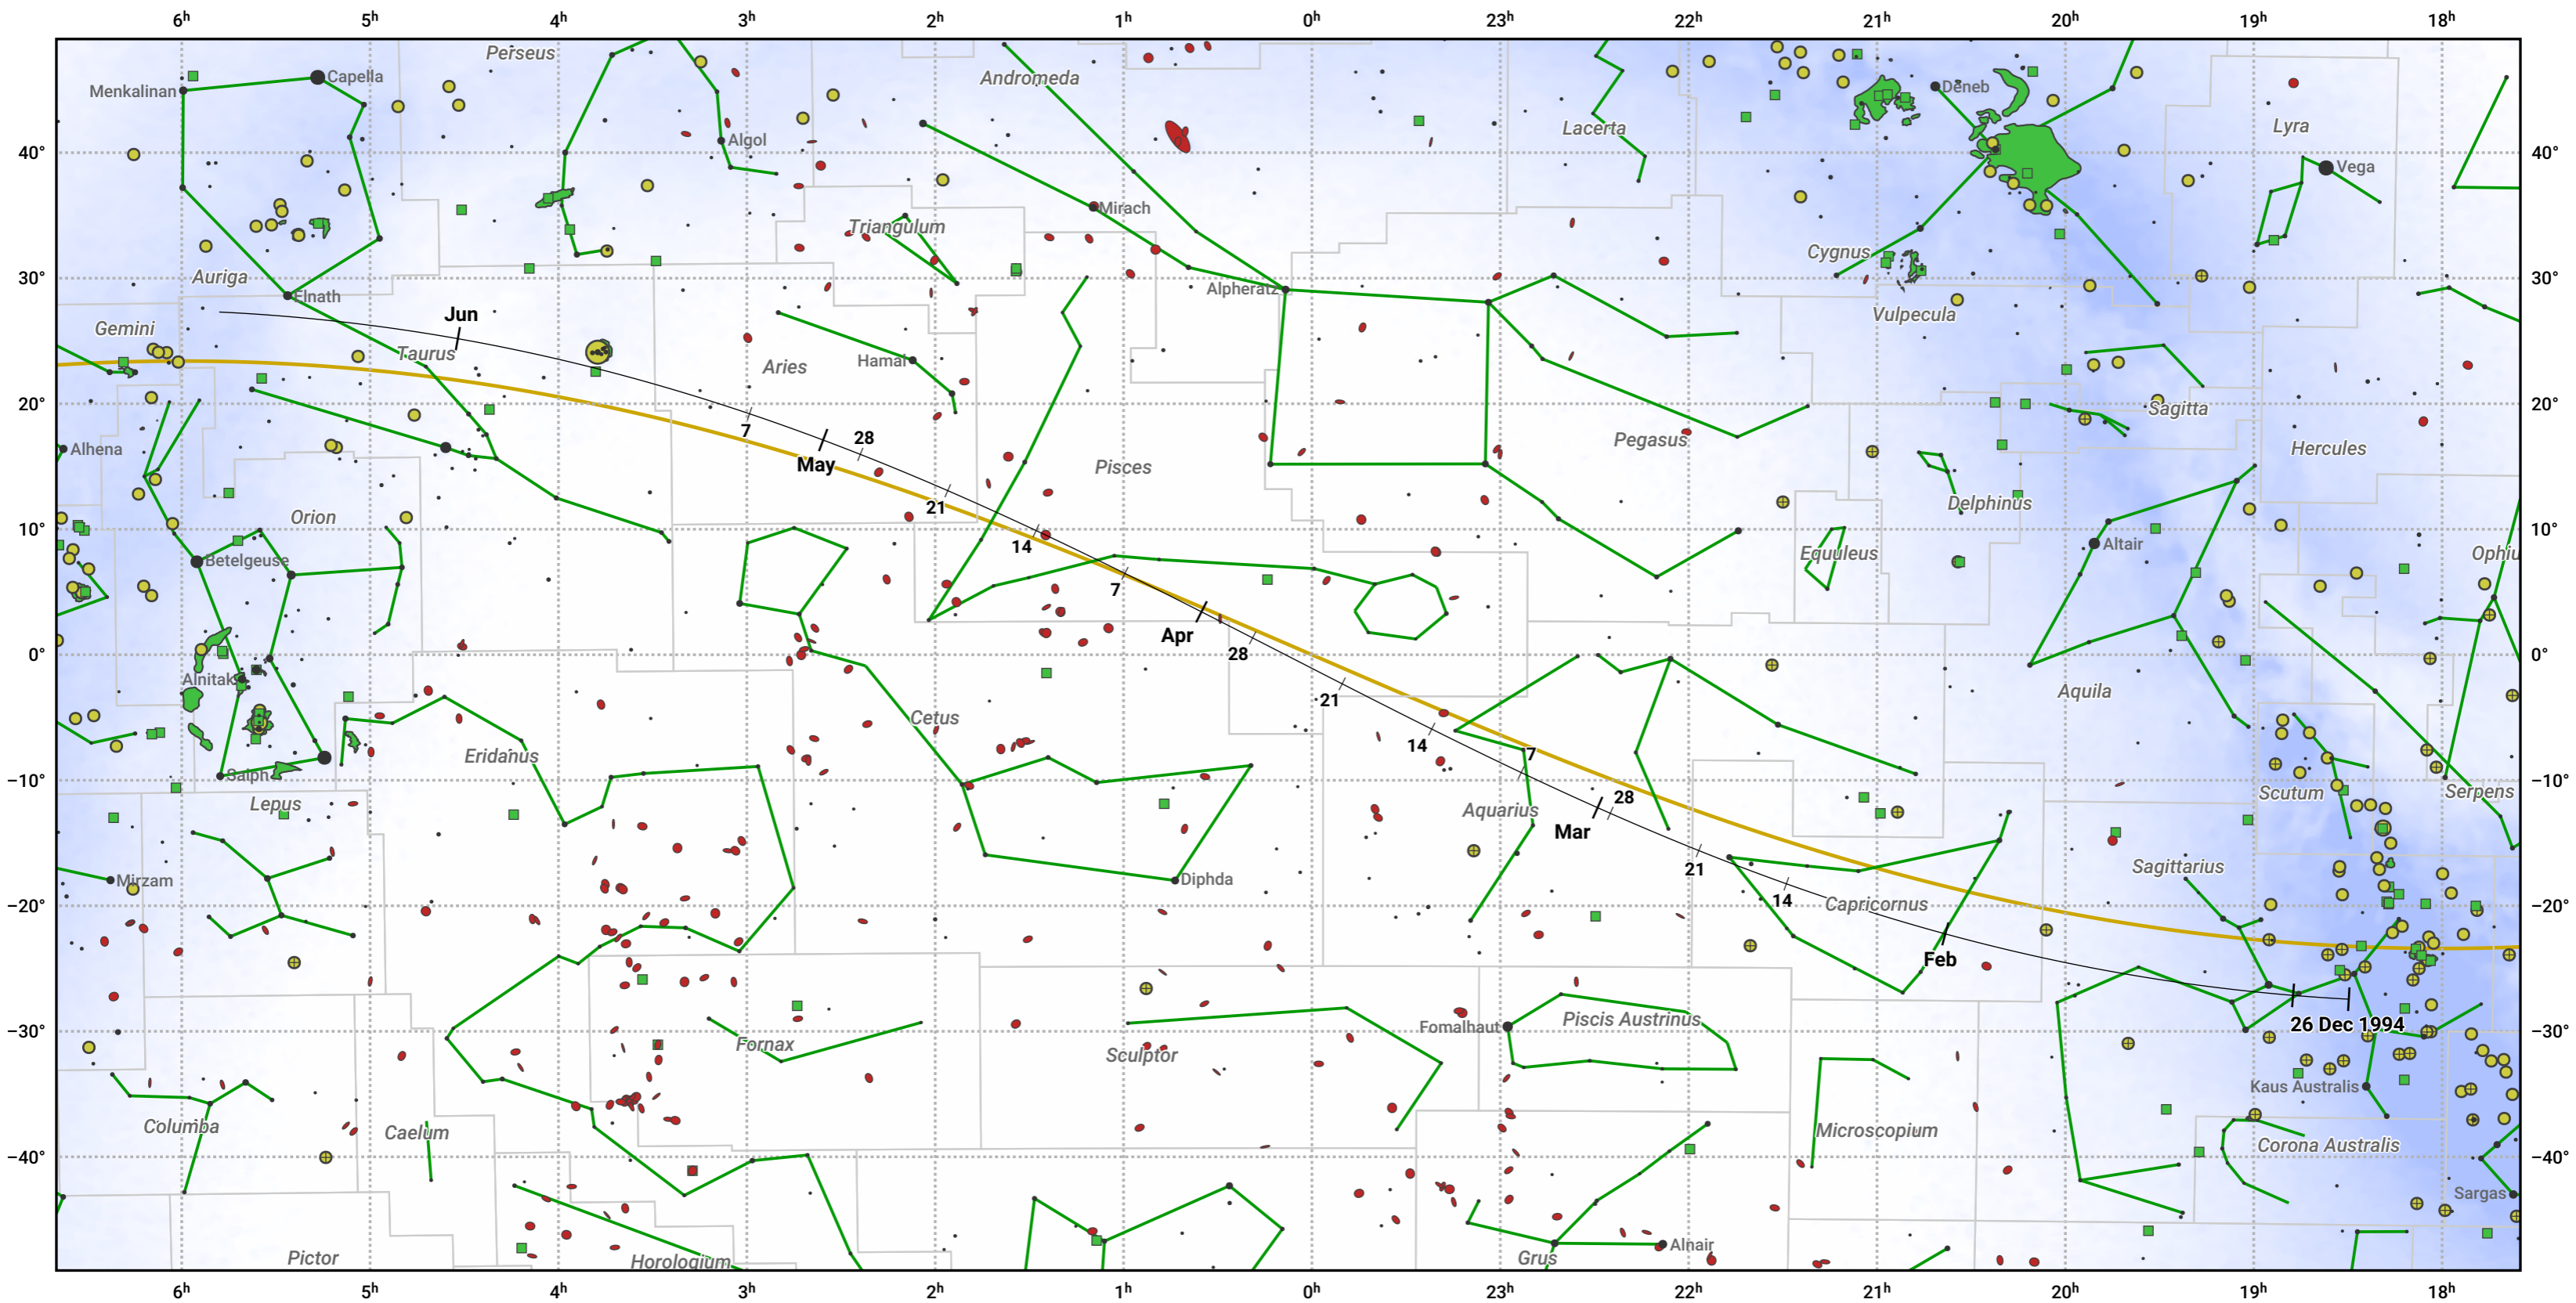

The path of 15P/Finlay starting on 26 Dec 1994

© Dominic Ford 2011–2024. Date markers placed at midnight UTC. Downloaded from <https://in-the-sky.org>

Magnitude scale: • 5.0 • 4.0 • 3.0 • 2.0 • 1.0 • 0.0

— Ecliptic Plane

- Galaxy
- Bright nebula
- Open cluster
- ⊕ Globular cluster

Date	Mag
1995 Jan 1	12.7
1995 Jan 17	12.0
1995 Feb 7	11.0
1995 Mar 1	10.0
1995 Mar 4	9.9
1995 May 1	10.4
1995 May 14	11.0
1995 Jun 4	12.0