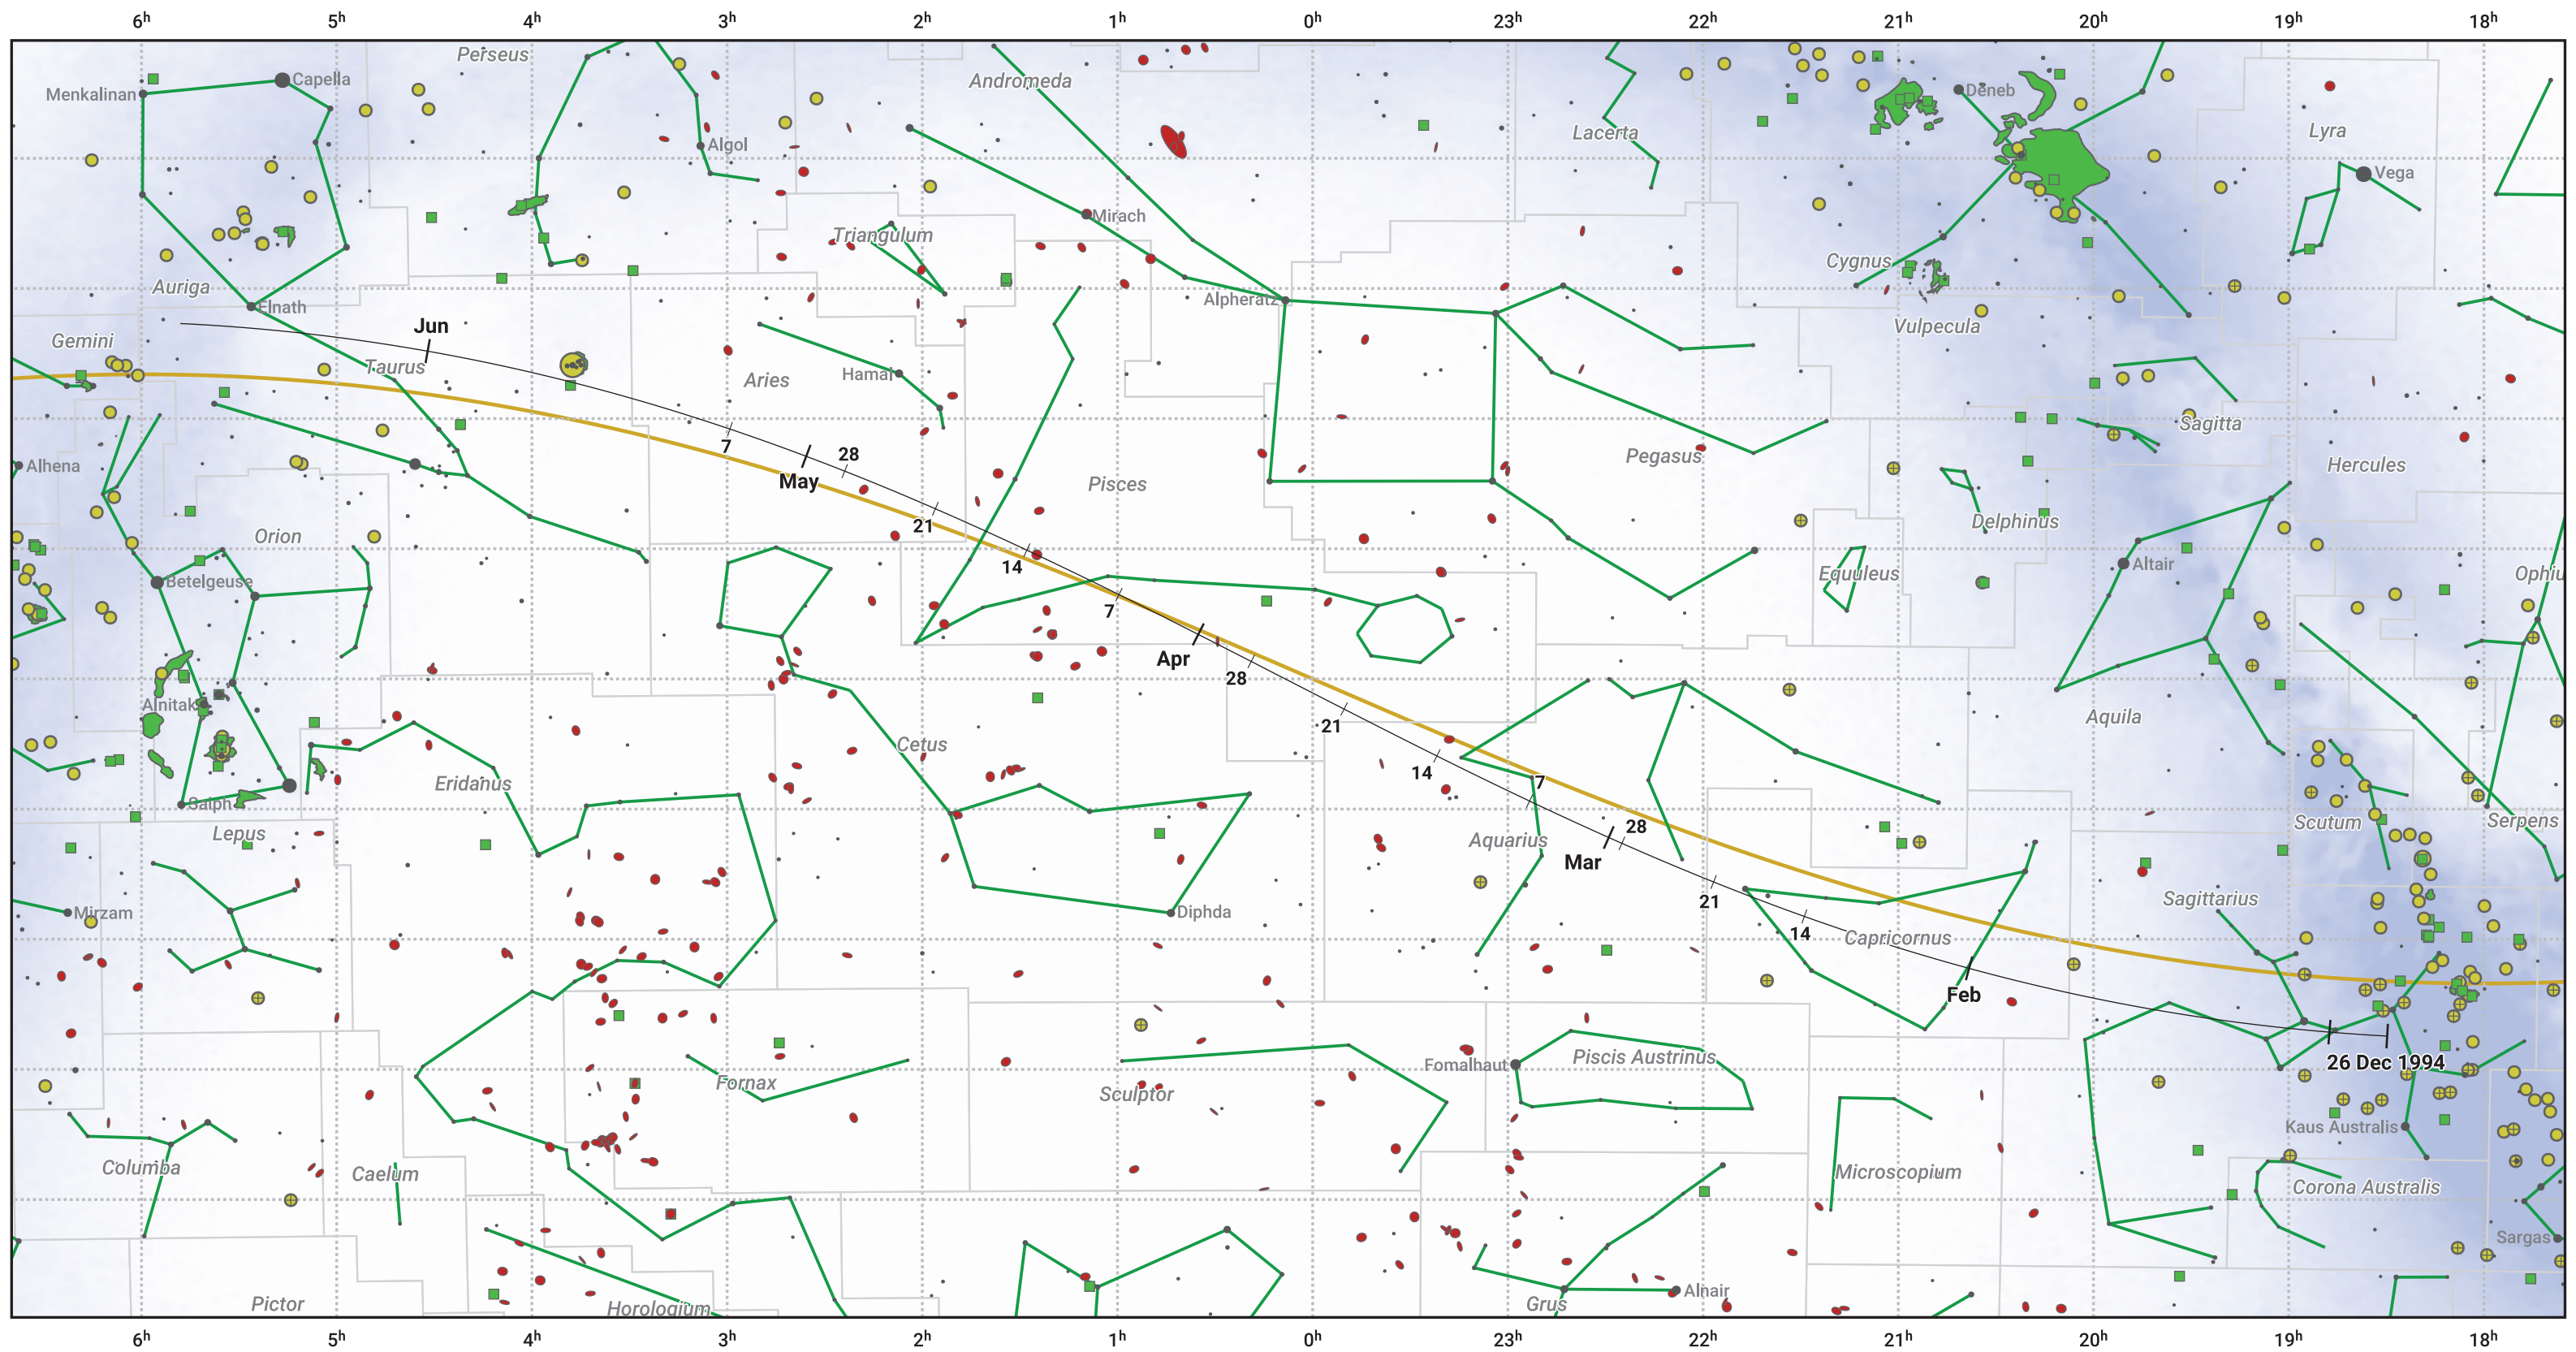

The path of 15P/Finlay starting on 26 Dec 1994

© Dominic Ford 2011–2024. Date markers placed at midnight UTC. Downloaded from <https://in-the-sky.org>

Magnitude scale: ● 5.0 ● 4.0 ● 3.0 ● 2.0 ● 1.0 ● 0.0

— Ecliptic Plane

● Galaxy ■ Bright nebula ● Open cluster ⊕ Globular cluster

Date	Mag
1995 Jan 1	12.7
1995 Jan 17	12.0
1995 Feb 7	11.0
1995 Mar 1	10.0
1995 Mar 4	9.9
1995 May 1	10.4
1995 May 14	11.0
1995 Jun 4	12.0