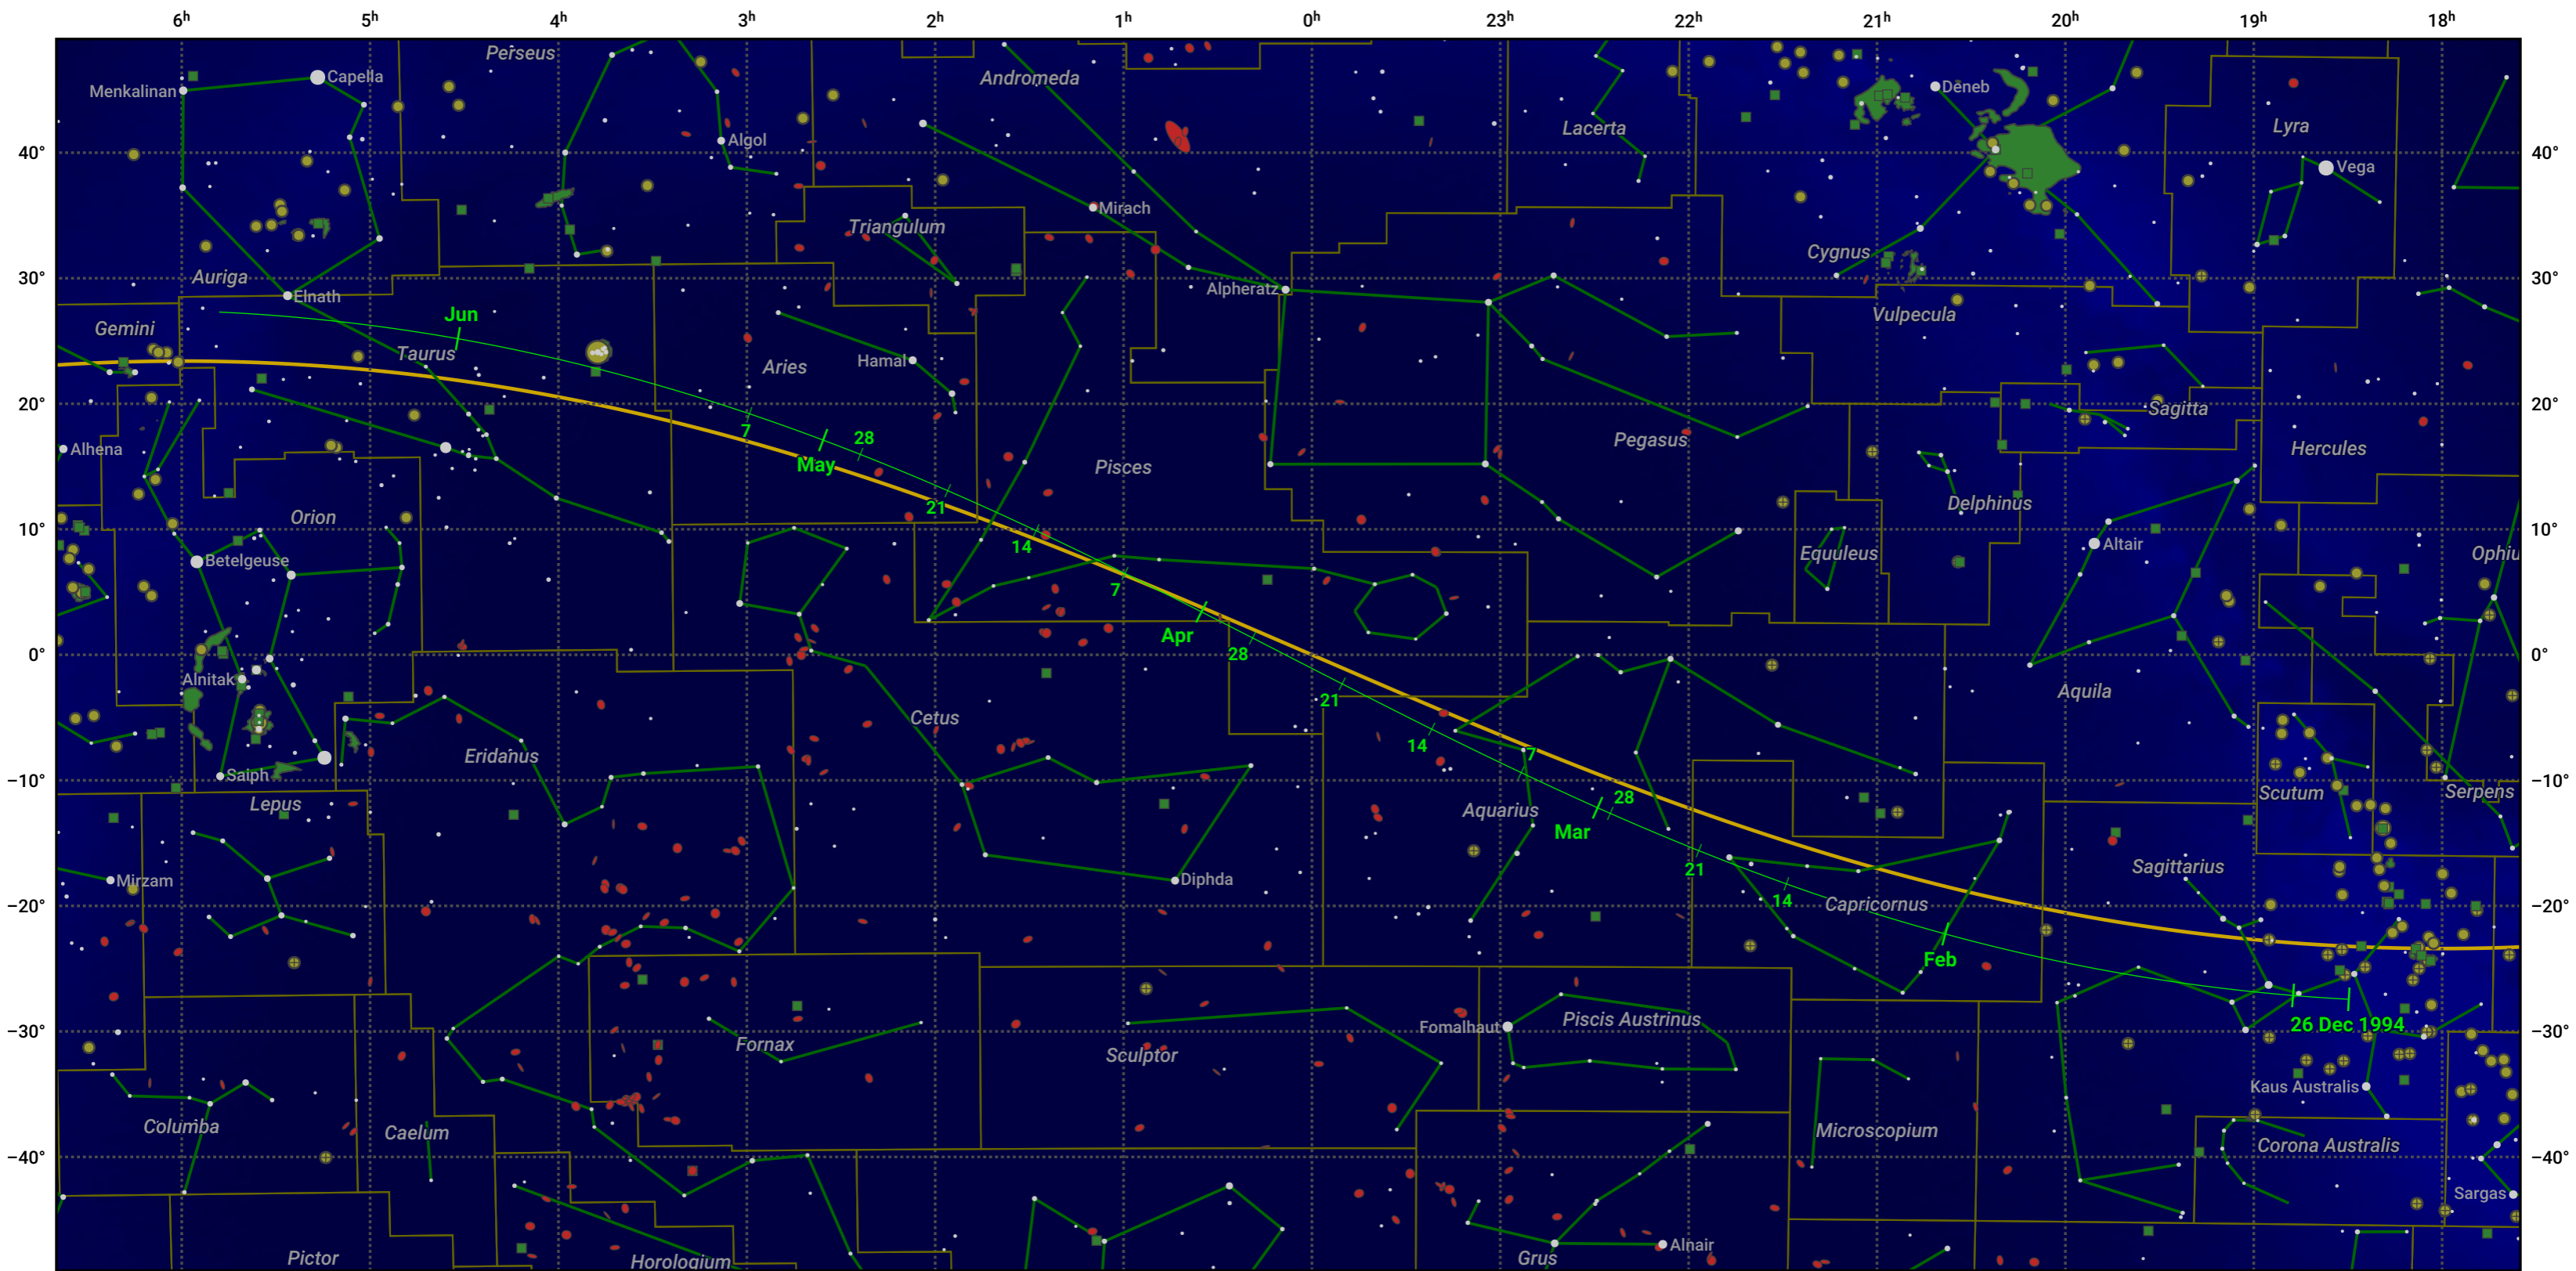

The path of 15P/Finlay starting on 26 Dec 1994

© Dominic Ford 2011–2024. Date markers placed at midnight UTC. Downloaded from <https://in-the-sky.org>

Magnitude scale: • 5.0 • 4.0 • 3.0 • 2.0 • 1.0 • 0.0

— Ecliptic Plane

■ Galaxy
 ■ Bright nebula
 ● Open cluster
 ⊕ Globular cluster

Date	Mag
1995 Jan 1	12.7
1995 Jan 17	12.0
1995 Feb 7	11.0
1995 Mar 1	10.0
1995 Mar 4	9.9
1995 May 1	10.4
1995 May 14	11.0
1995 Jun 4	12.0