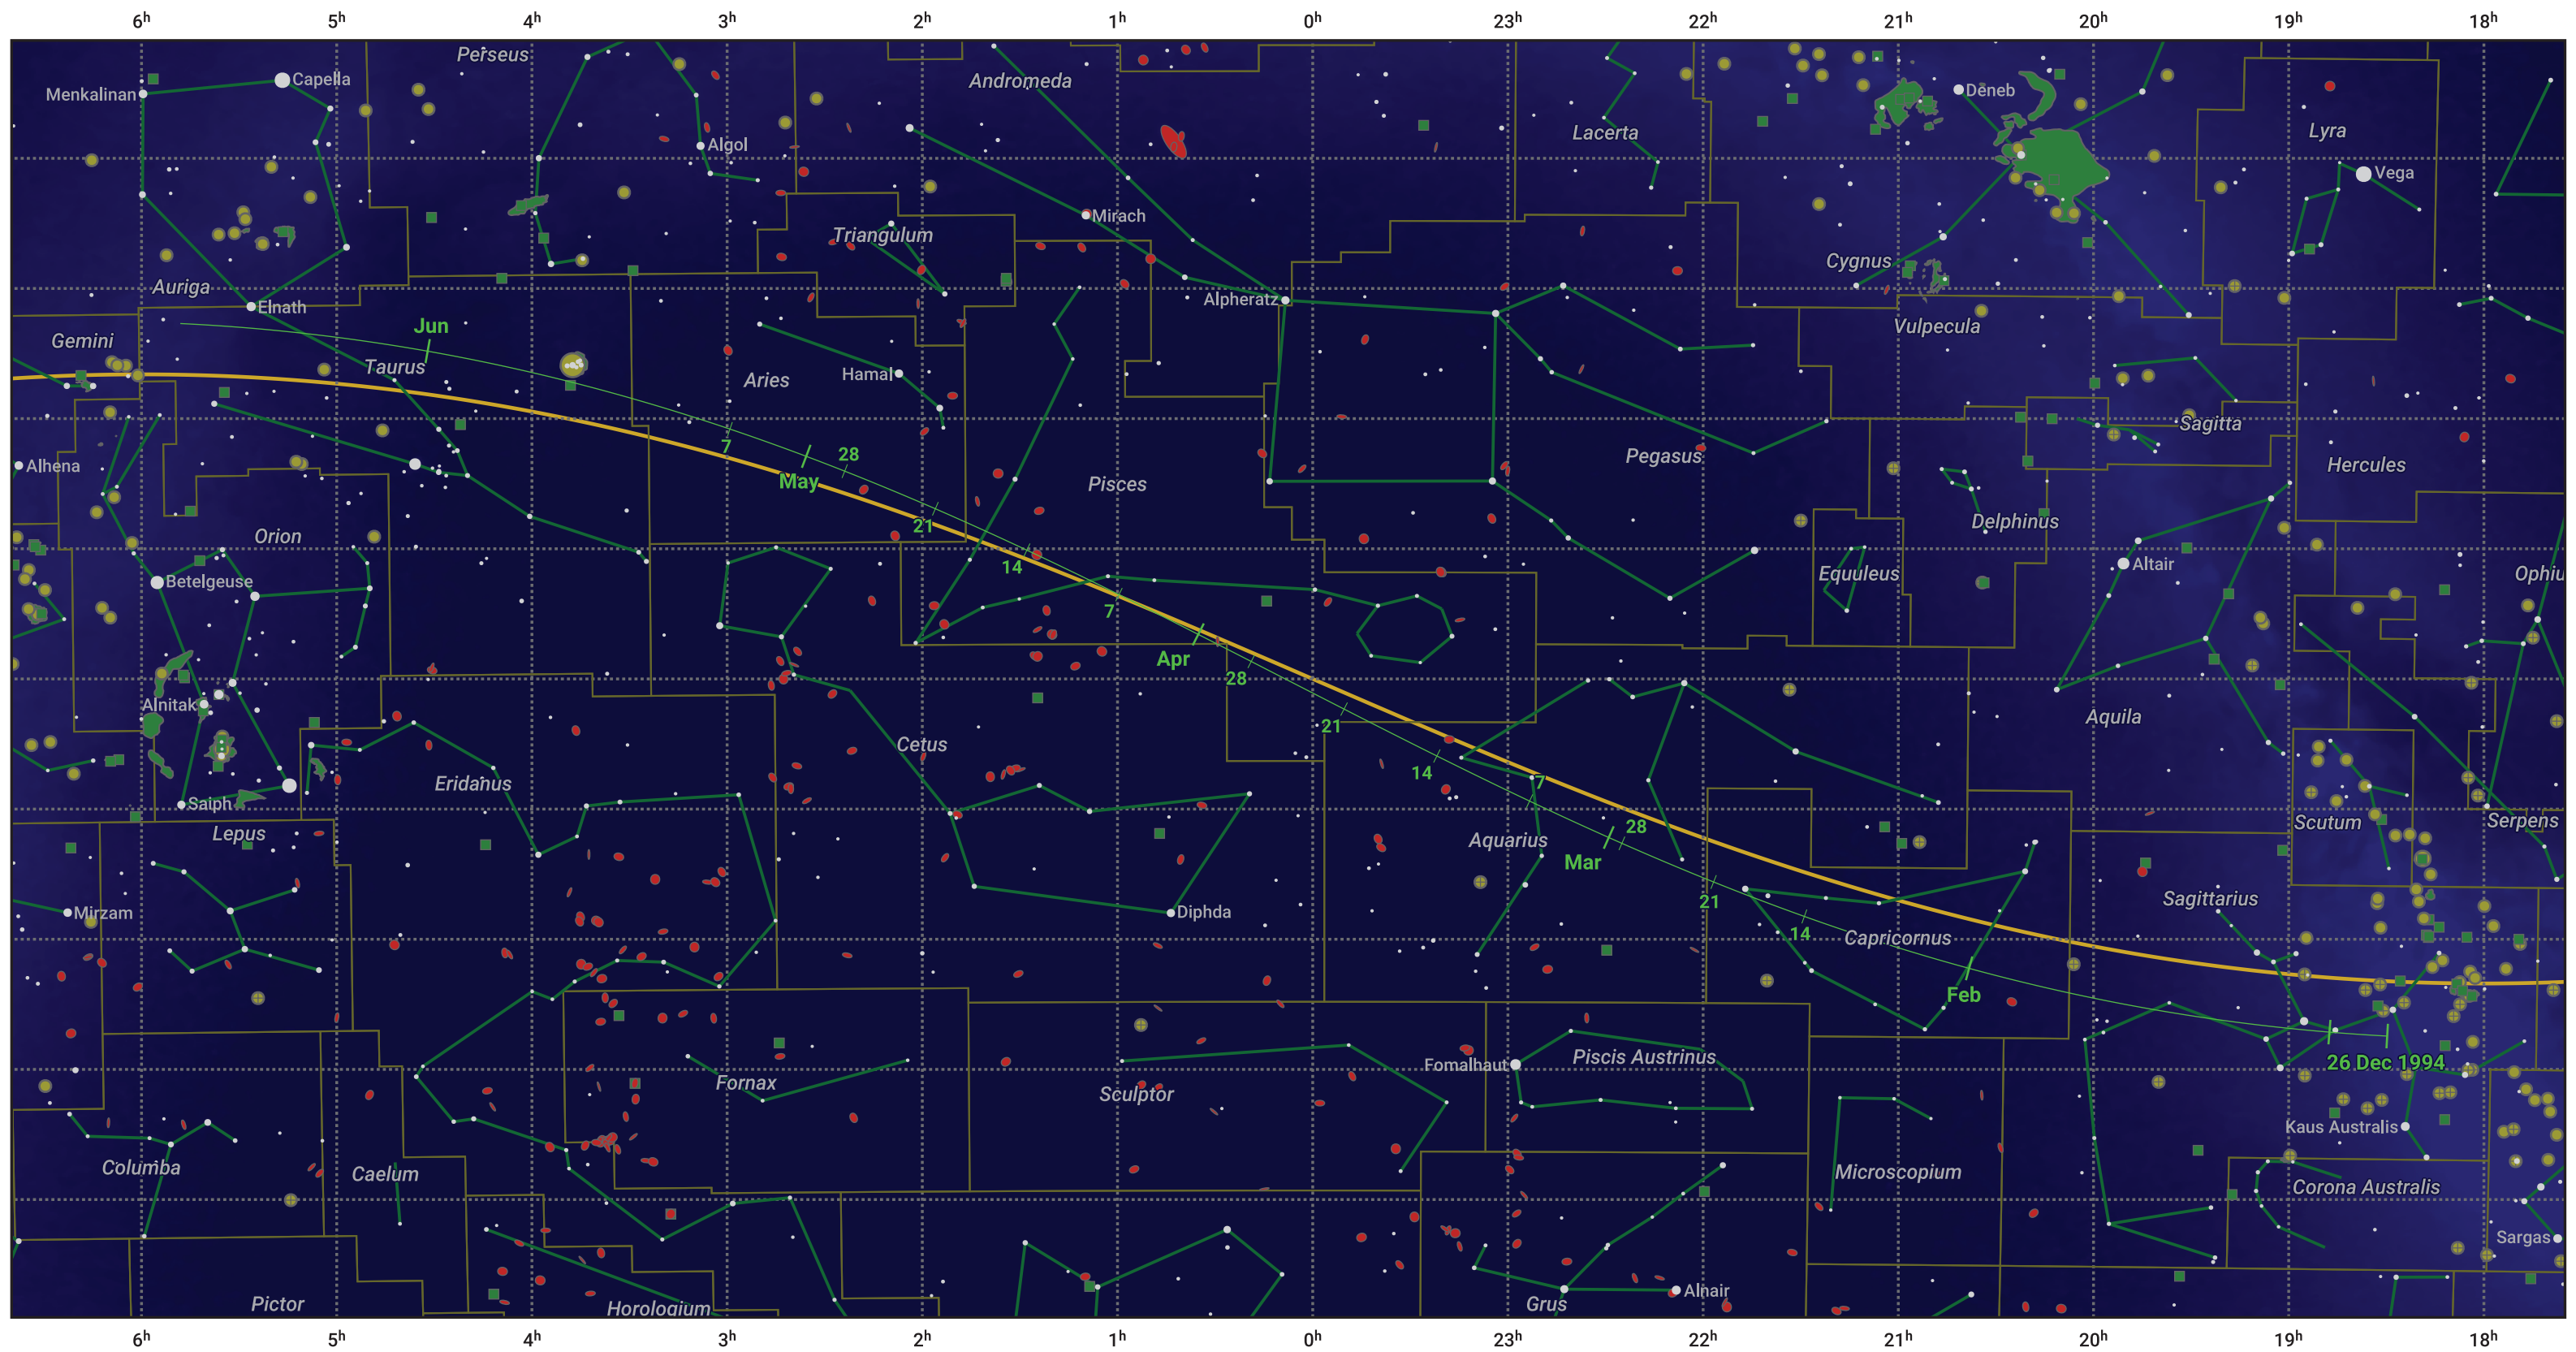

# The path of 15P/Finlay starting on 26 Dec 1994

© Dominic Ford 2011–2024. Date markers placed at midnight UTC. Downloaded from <https://in-the-sky.org>

Magnitude scale: • 5.0 • 4.0 • 3.0 • 2.0 • 1.0 • 0.0

— Ecliptic Plane

- Galaxy
- Bright nebula
- Open cluster
- ⊕ Globular cluster

Date	Mag
1995 Jan 1	12.7
1995 Jan 17	12.0
1995 Feb 7	11.0
1995 Mar 1	10.0
1995 Mar 4	9.9
1995 May 1	10.4
1995 May 14	11.0
1995 Jun 4	12.0