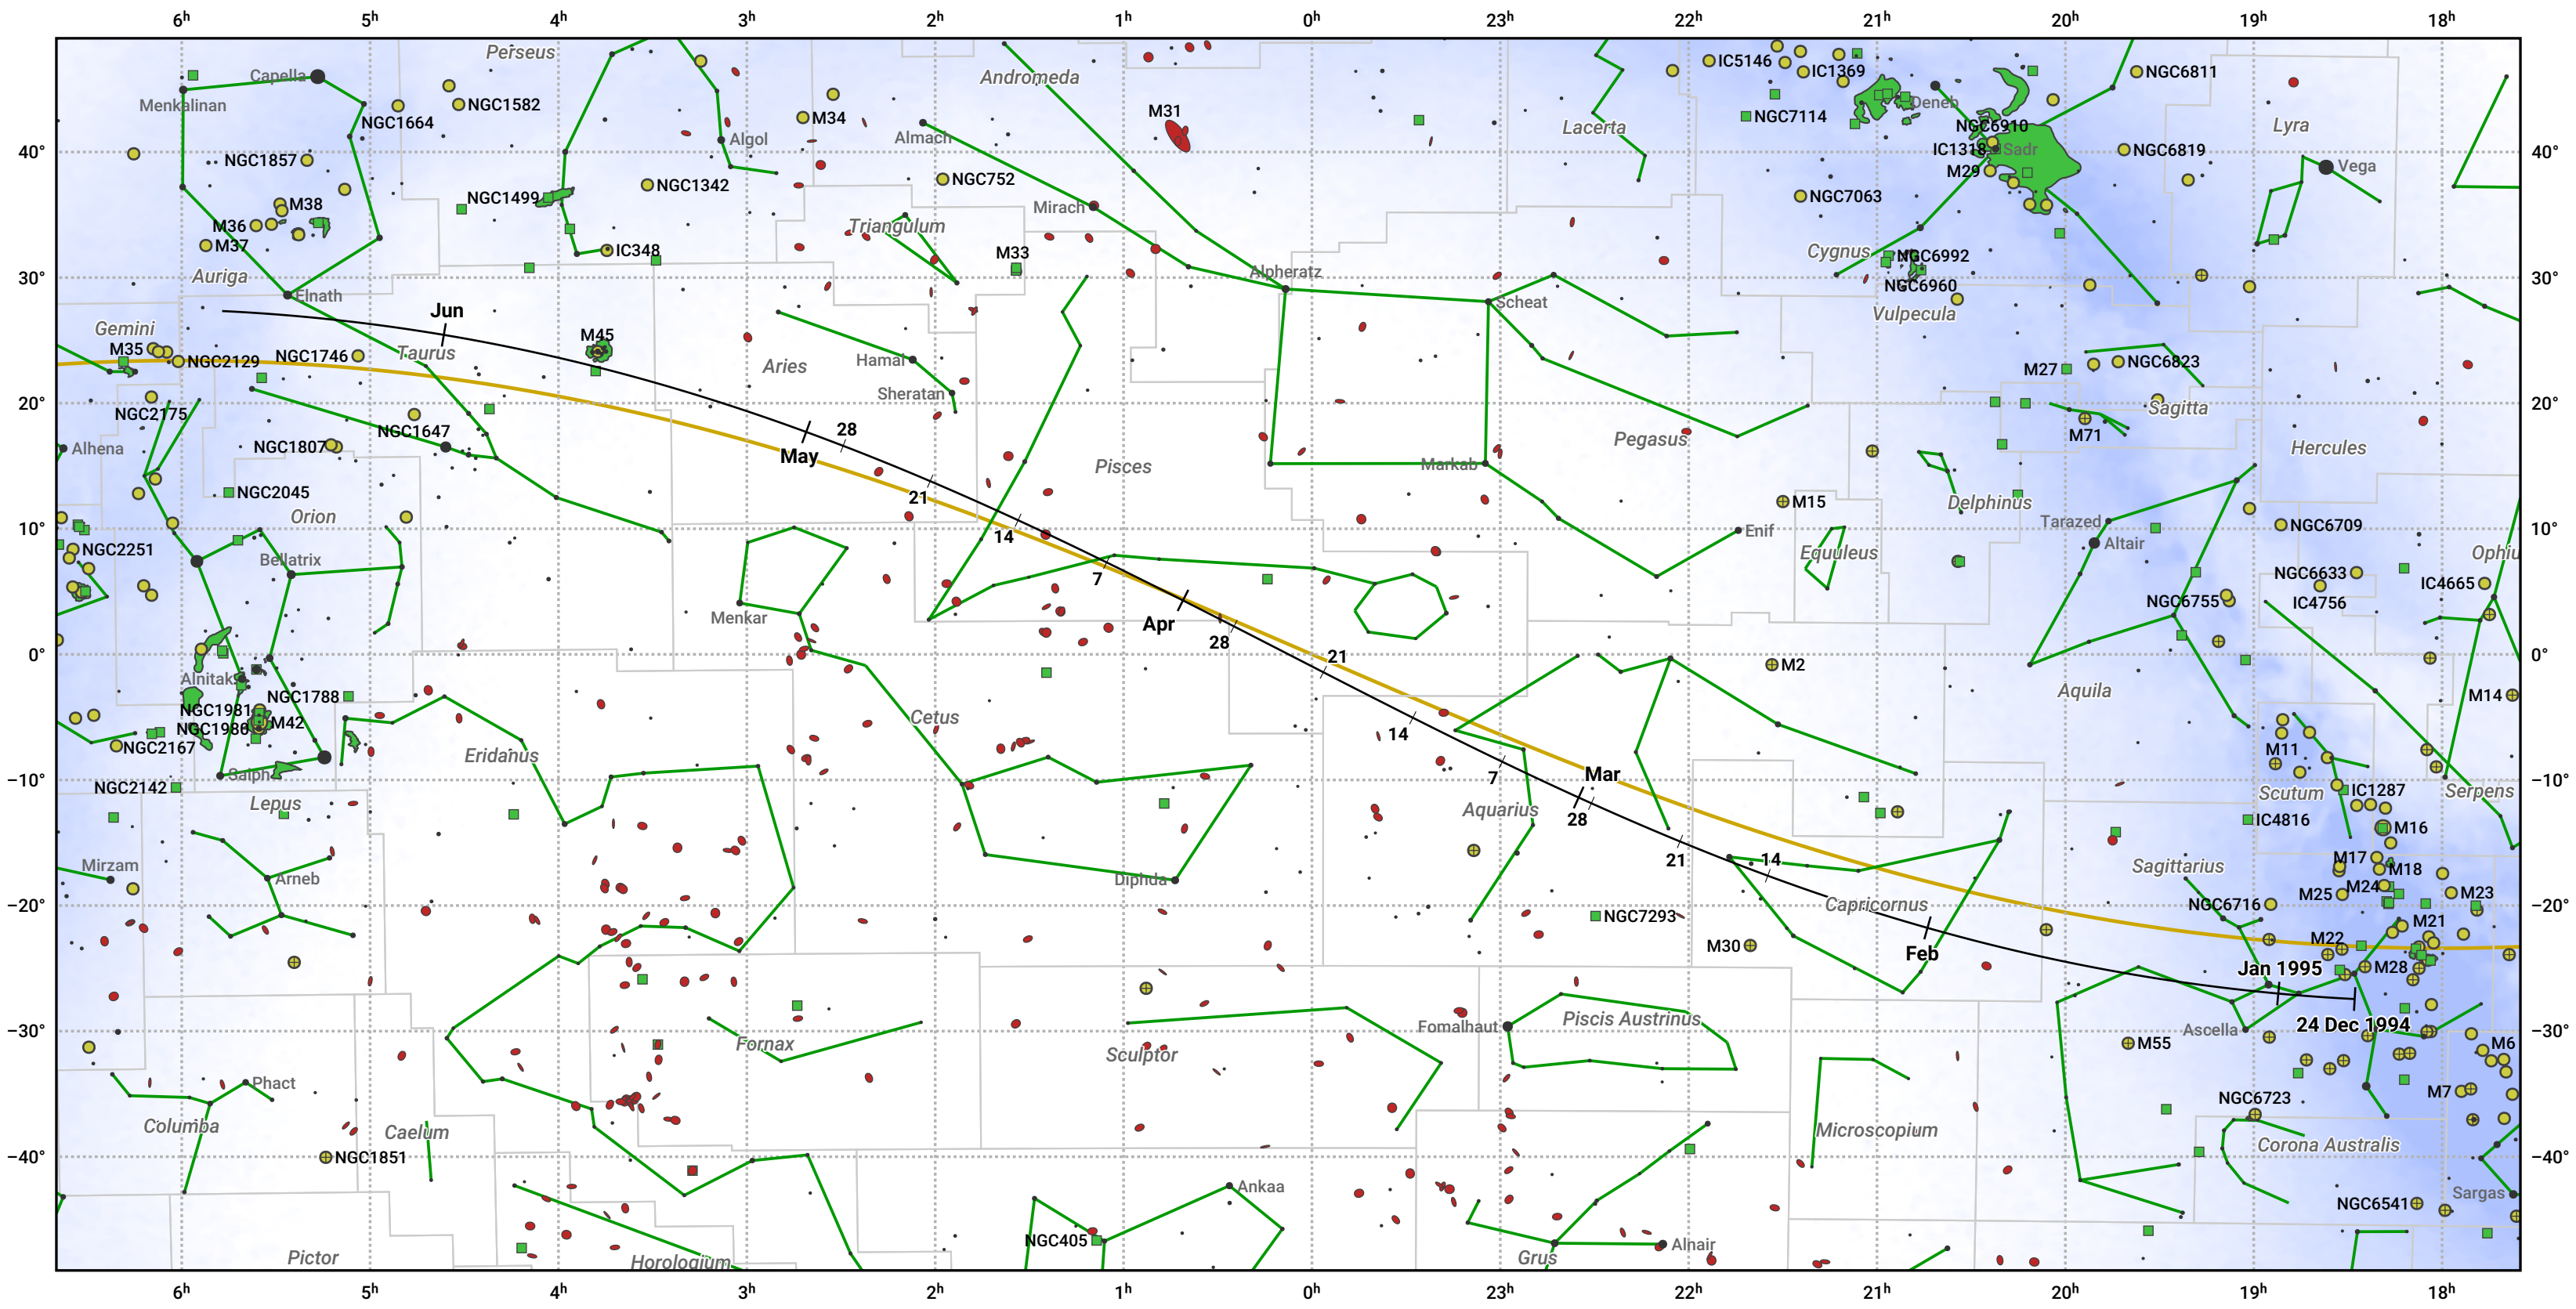

The path of 15P/Finlay starting on 24 Dec 1994

© Dominic Ford 2011–2024. Date markers placed at midnight UTC. Downloaded from <https://in-the-sky.org>

Magnitude scale: • 5.0 • 4.0 • 3.0 • 2.0 • 1.0 • 0.0

— Ecliptic Plane

● Galaxy ■ Bright nebula ● Open cluster ⊕ Globular cluster

Date	Mag
1995 Jan 1	12.6
1995 Jan 16	11.9
1995 Feb 6	10.9
1995 Mar 1	10.0
1995 Mar 4	9.9
1995 May 1	10.5
1995 May 10	10.9
1995 May 31	11.9
1995 Jun 22	12.9