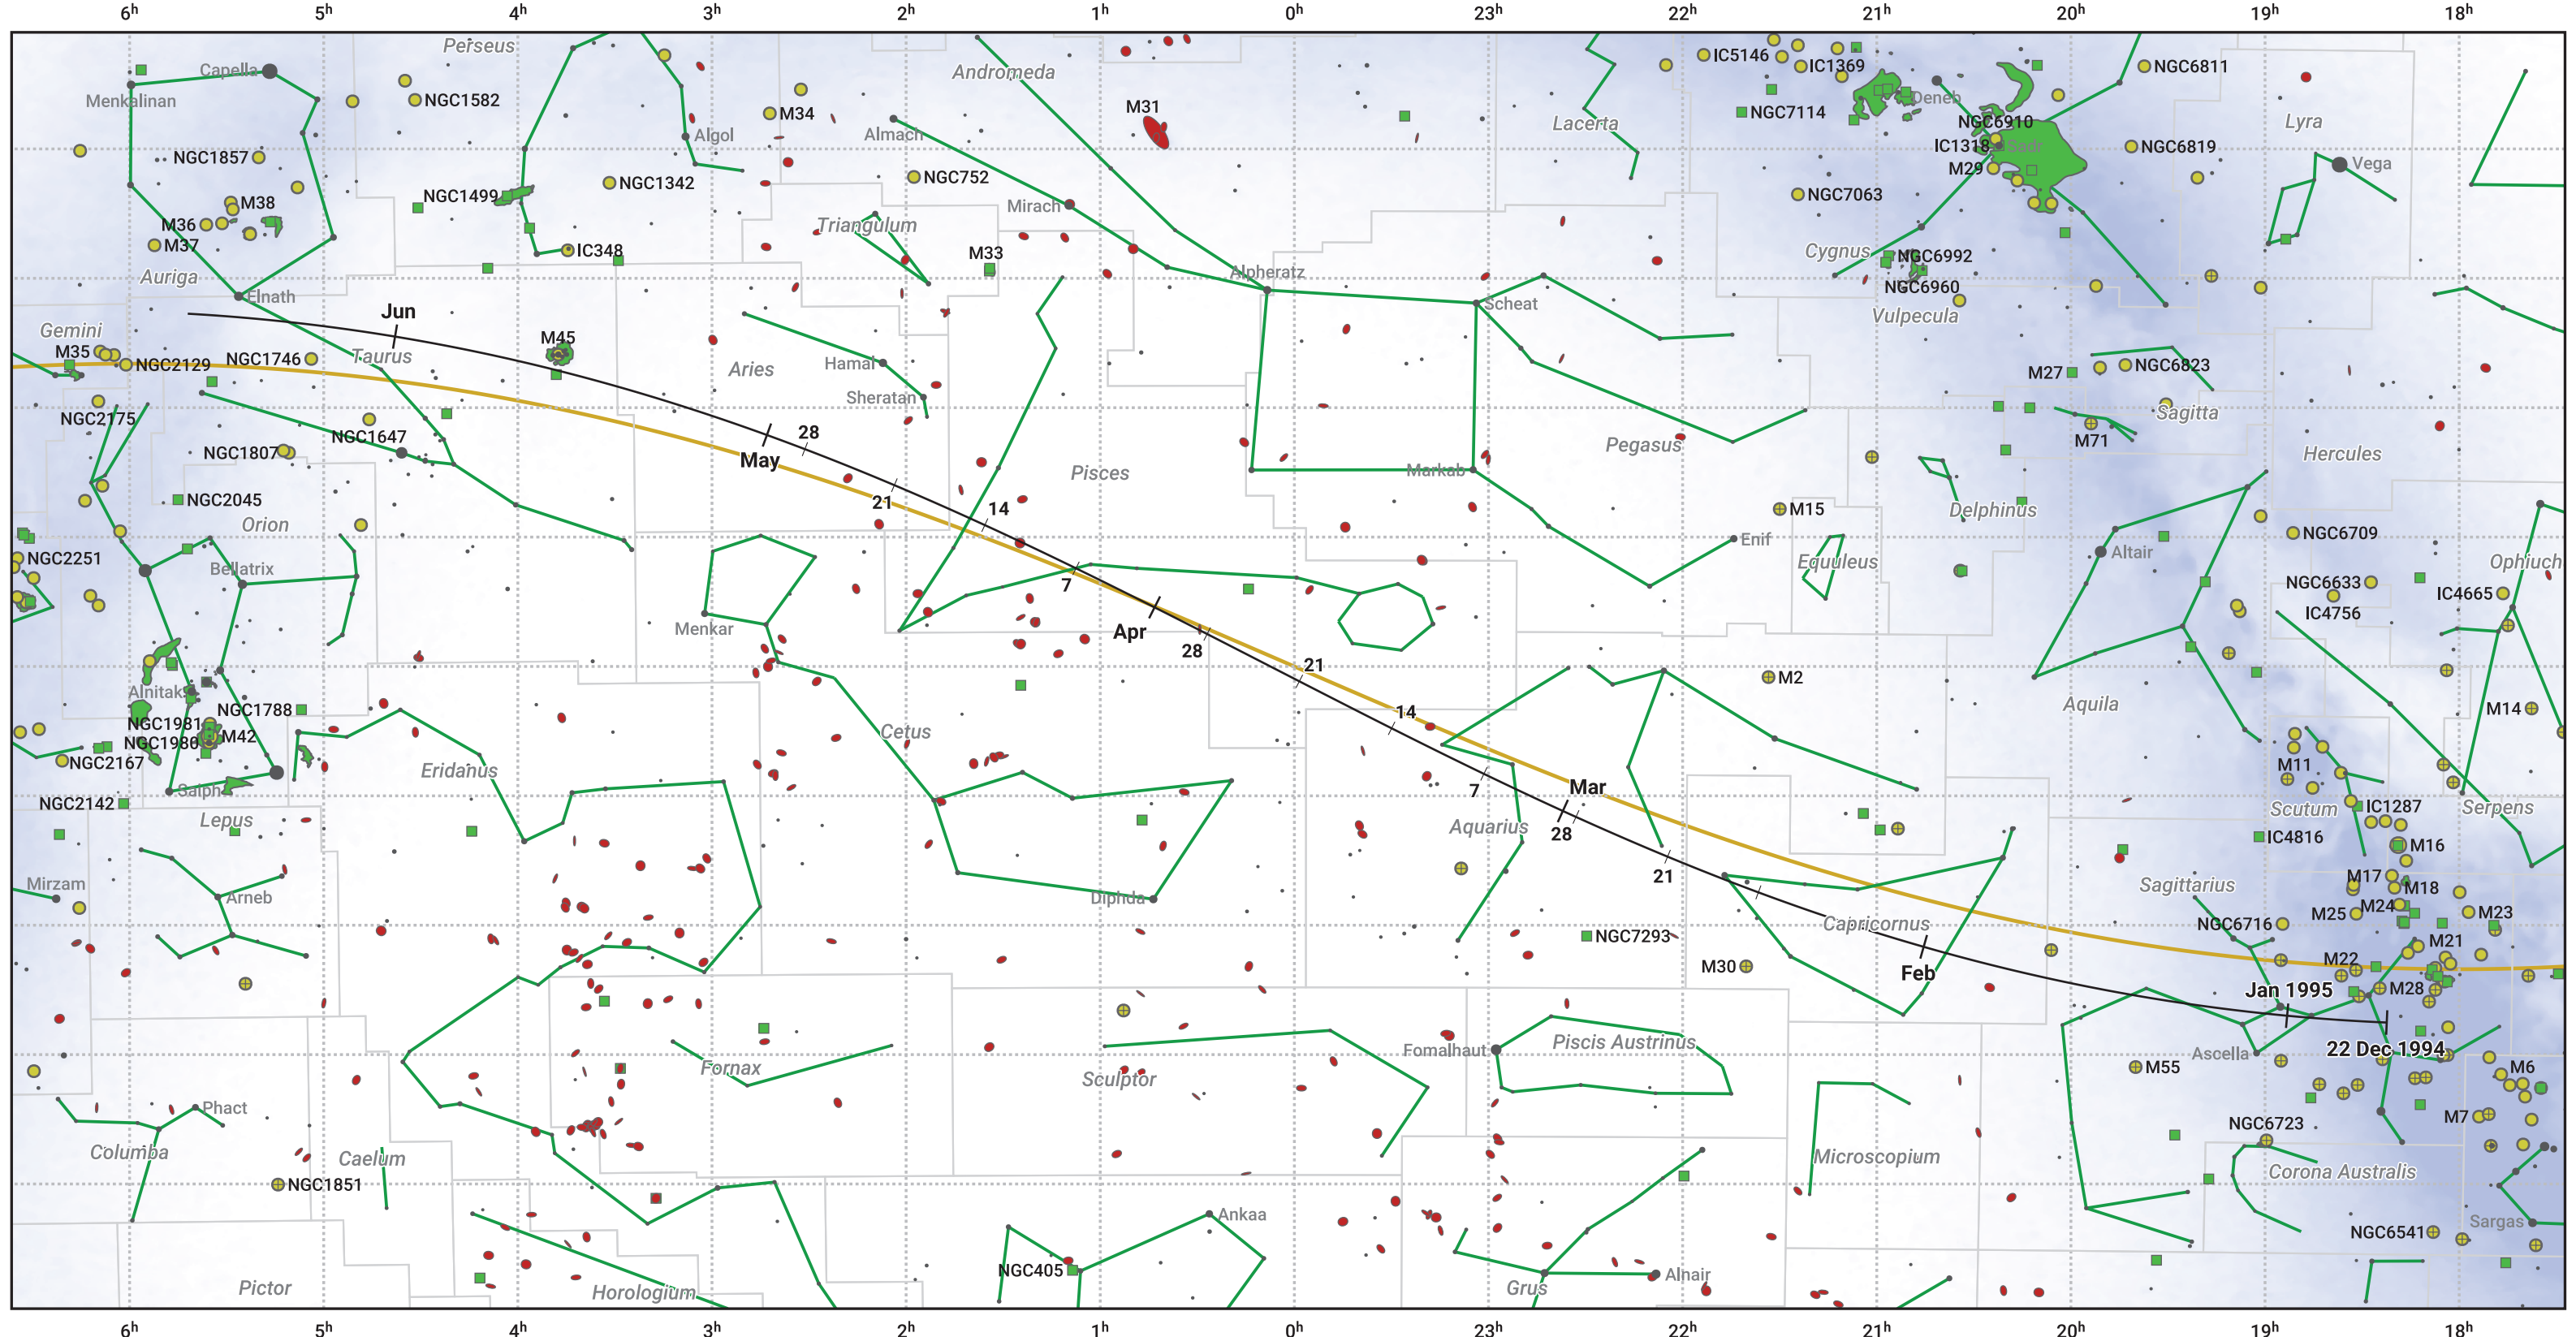

The path of 15P/Finlay starting on 22 Dec 1994

© Dominic Ford 2011–2024. Date markers placed at midnight UTC. Downloaded from <https://in-the-sky.org>

Magnitude scale: • 5.0 • 4.0 • 3.0 • 2.0 • 1.0 • 0.0

— Ecliptic Plane

● Galaxy
 ■ Bright nebula
 ● Open cluster
 ⊕ Globular cluster

Date	Mag
1995 Jan 1	12.6
1995 Jan 14	12.0
1995 Feb 4	10.9
1995 Mar 1	9.9
1995 May 1	10.6
1995 May 10	11.0
1995 May 31	12.0