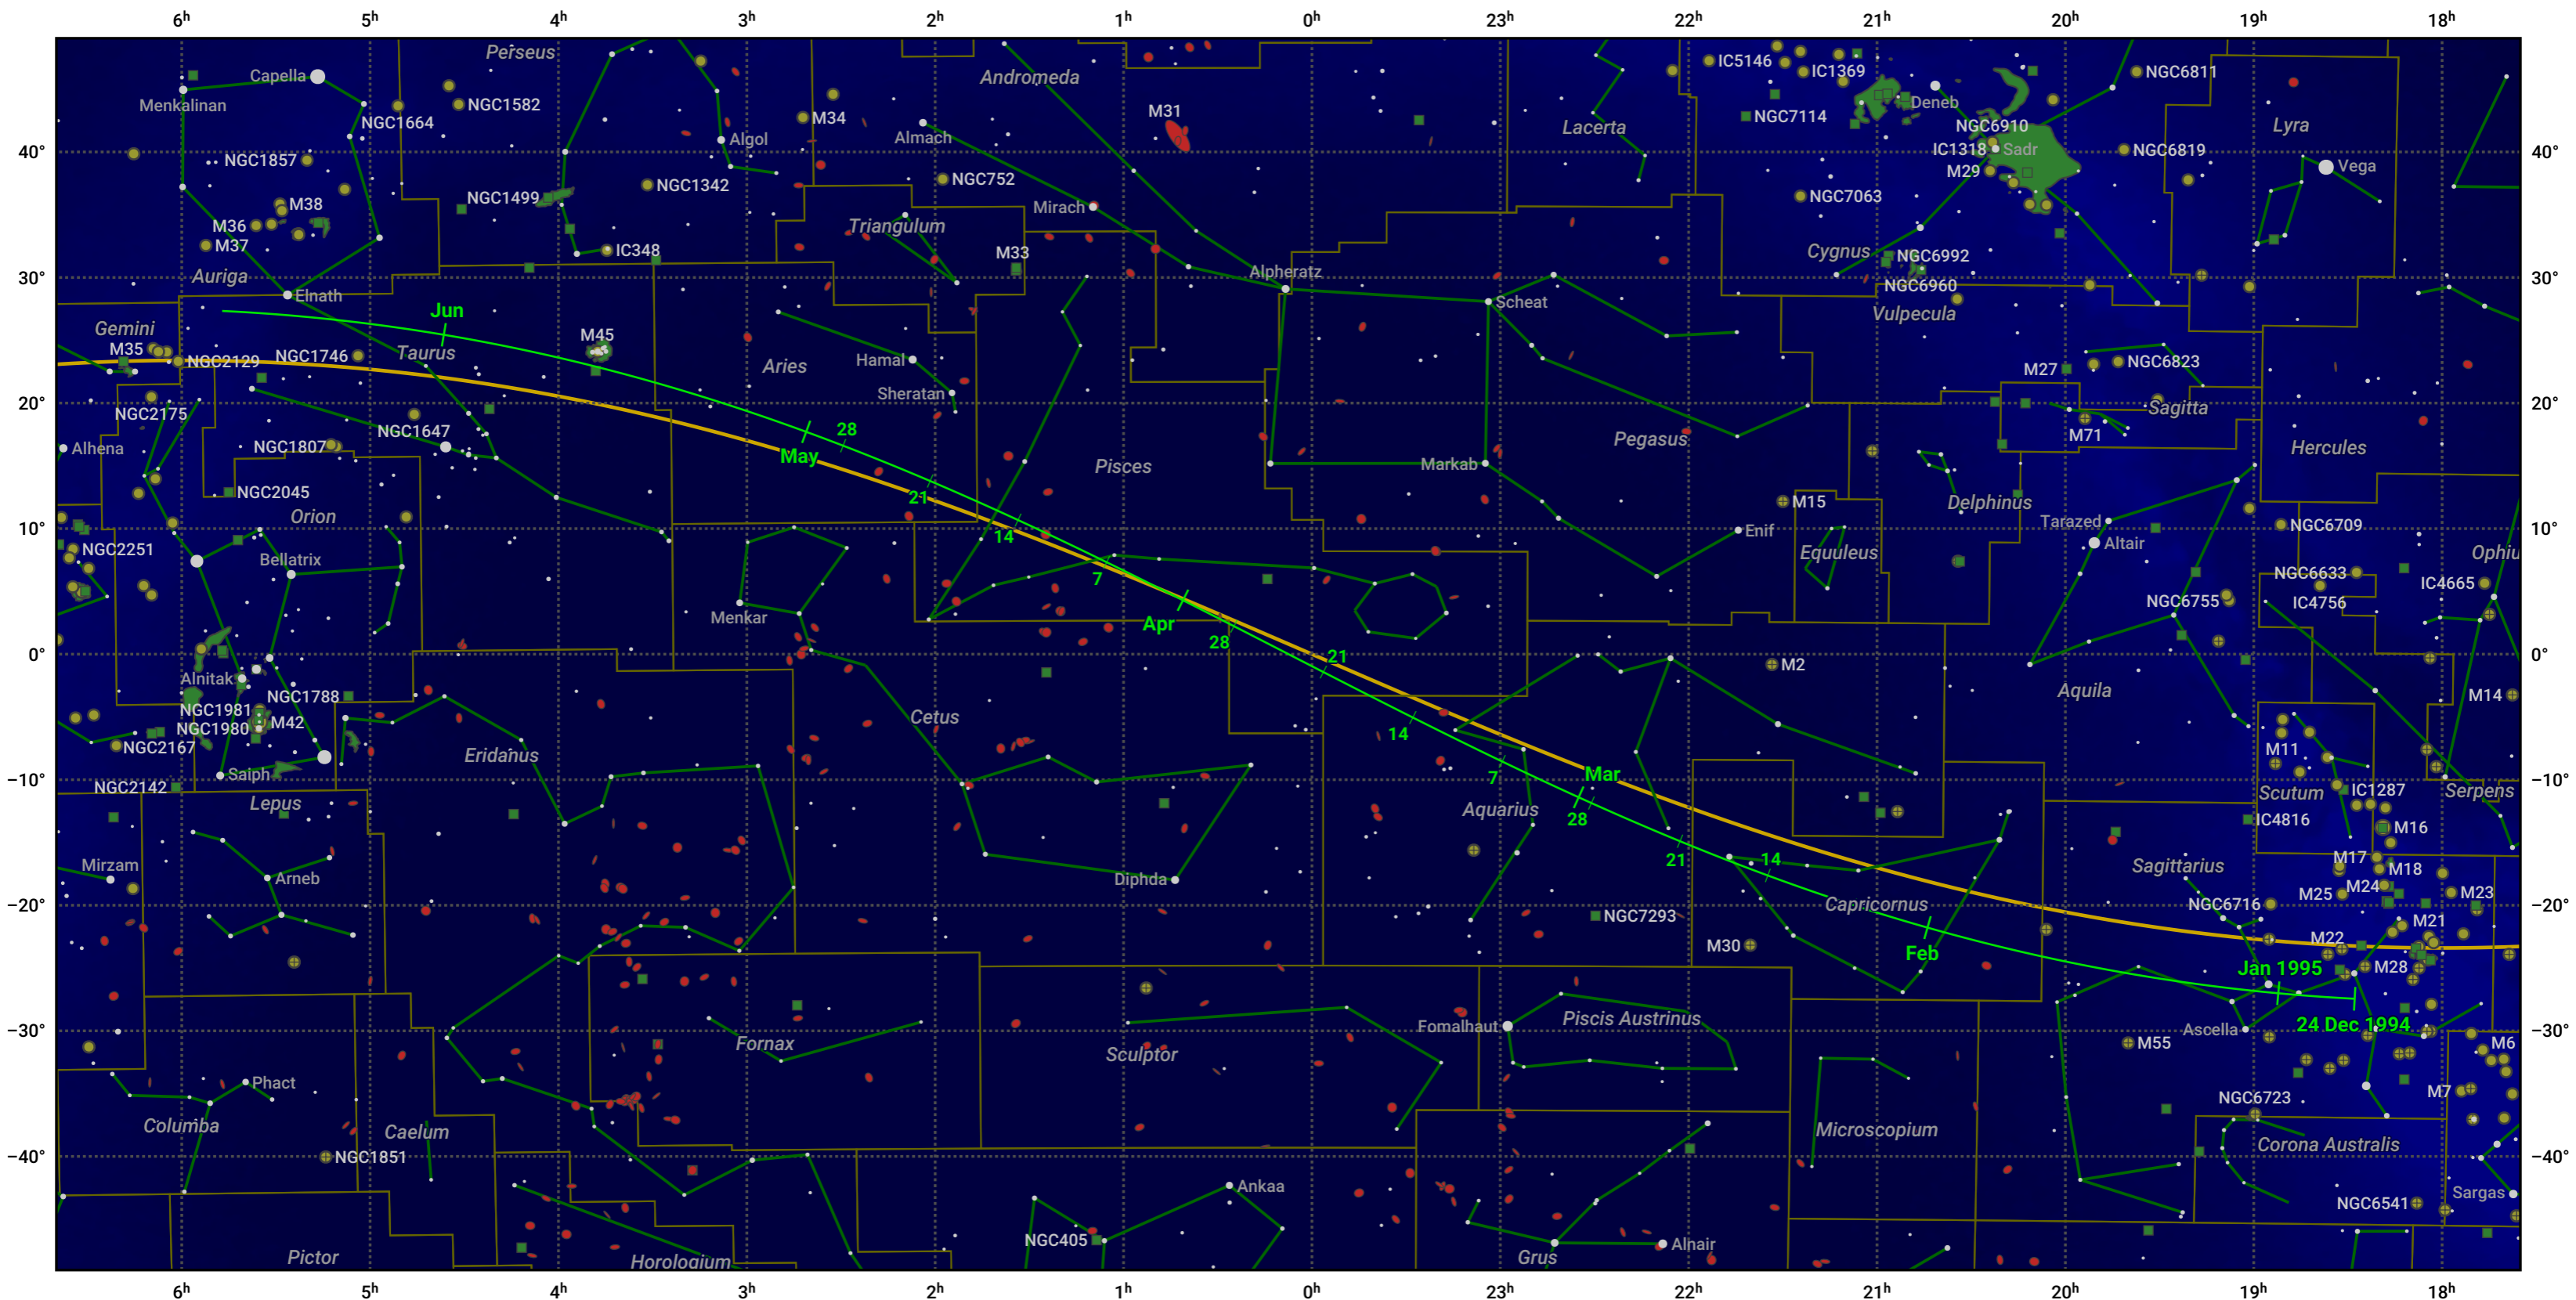

The path of 15P/Finlay starting on 24 Dec 1994

© Dominic Ford 2011–2024. Date markers placed at midnight UTC. Downloaded from <https://in-the-sky.org>

Magnitude scale: 5.0 4.0 3.0 2.0 1.0 0.0

— Ecliptic Plane

Galaxy
 Bright nebula
 Open cluster
 + Globular cluster

Date	Mag
1995 Jan 1	12.6
1995 Jan 16	11.9
1995 Feb 6	10.9
1995 Mar 1	10.0
1995 Mar 4	9.9
1995 May 1	10.5
1995 May 10	10.9
1995 May 31	11.9
1995 Jun 22	12.9