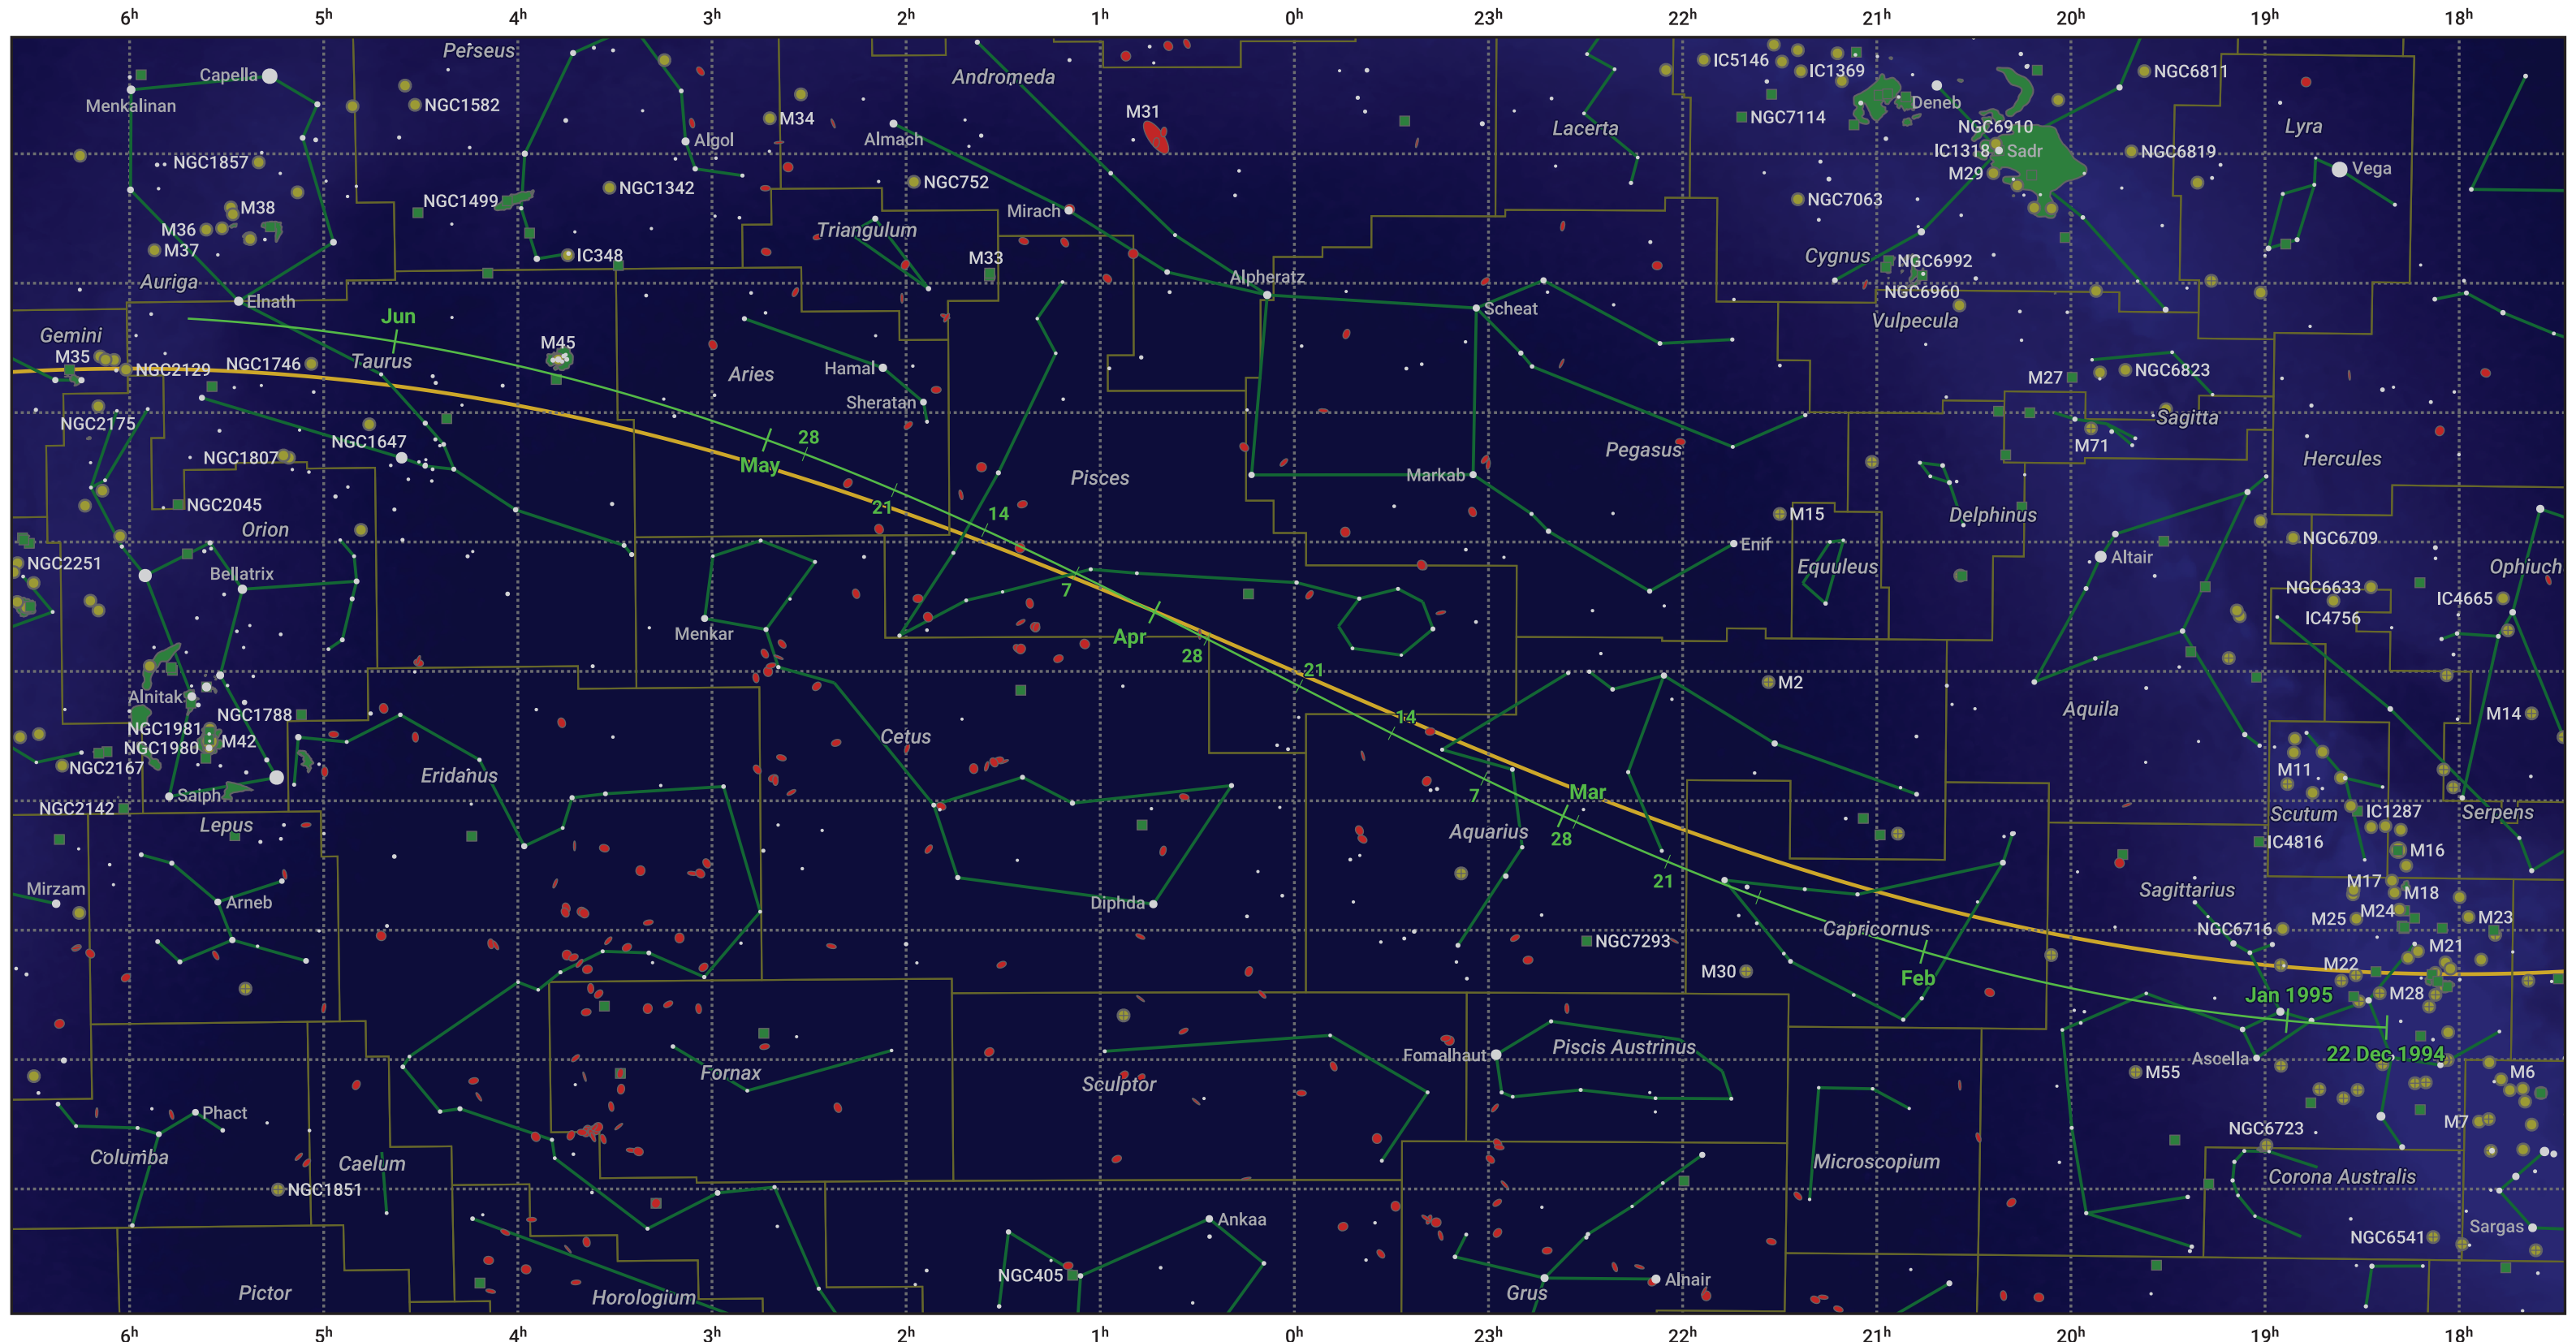

# The path of 15P/Finlay starting on 22 Dec 1994

© Dominic Ford 2011–2024. Date markers placed at midnight UTC. Downloaded from <https://in-the-sky.org>

Magnitude scale: • 5.0 • 4.0 • 3.0 • 2.0 • 1.0 • 0.0

— Ecliptic Plane

● Galaxy ■ Bright nebula ● Open cluster ● Globular cluster

Date	Mag
1995 Jan 1	12.6
1995 Jan 14	12.0
1995 Feb 4	10.9
1995 Mar 1	9.9
1995 May 1	10.6
1995 May 10	11.0
1995 May 31	12.0