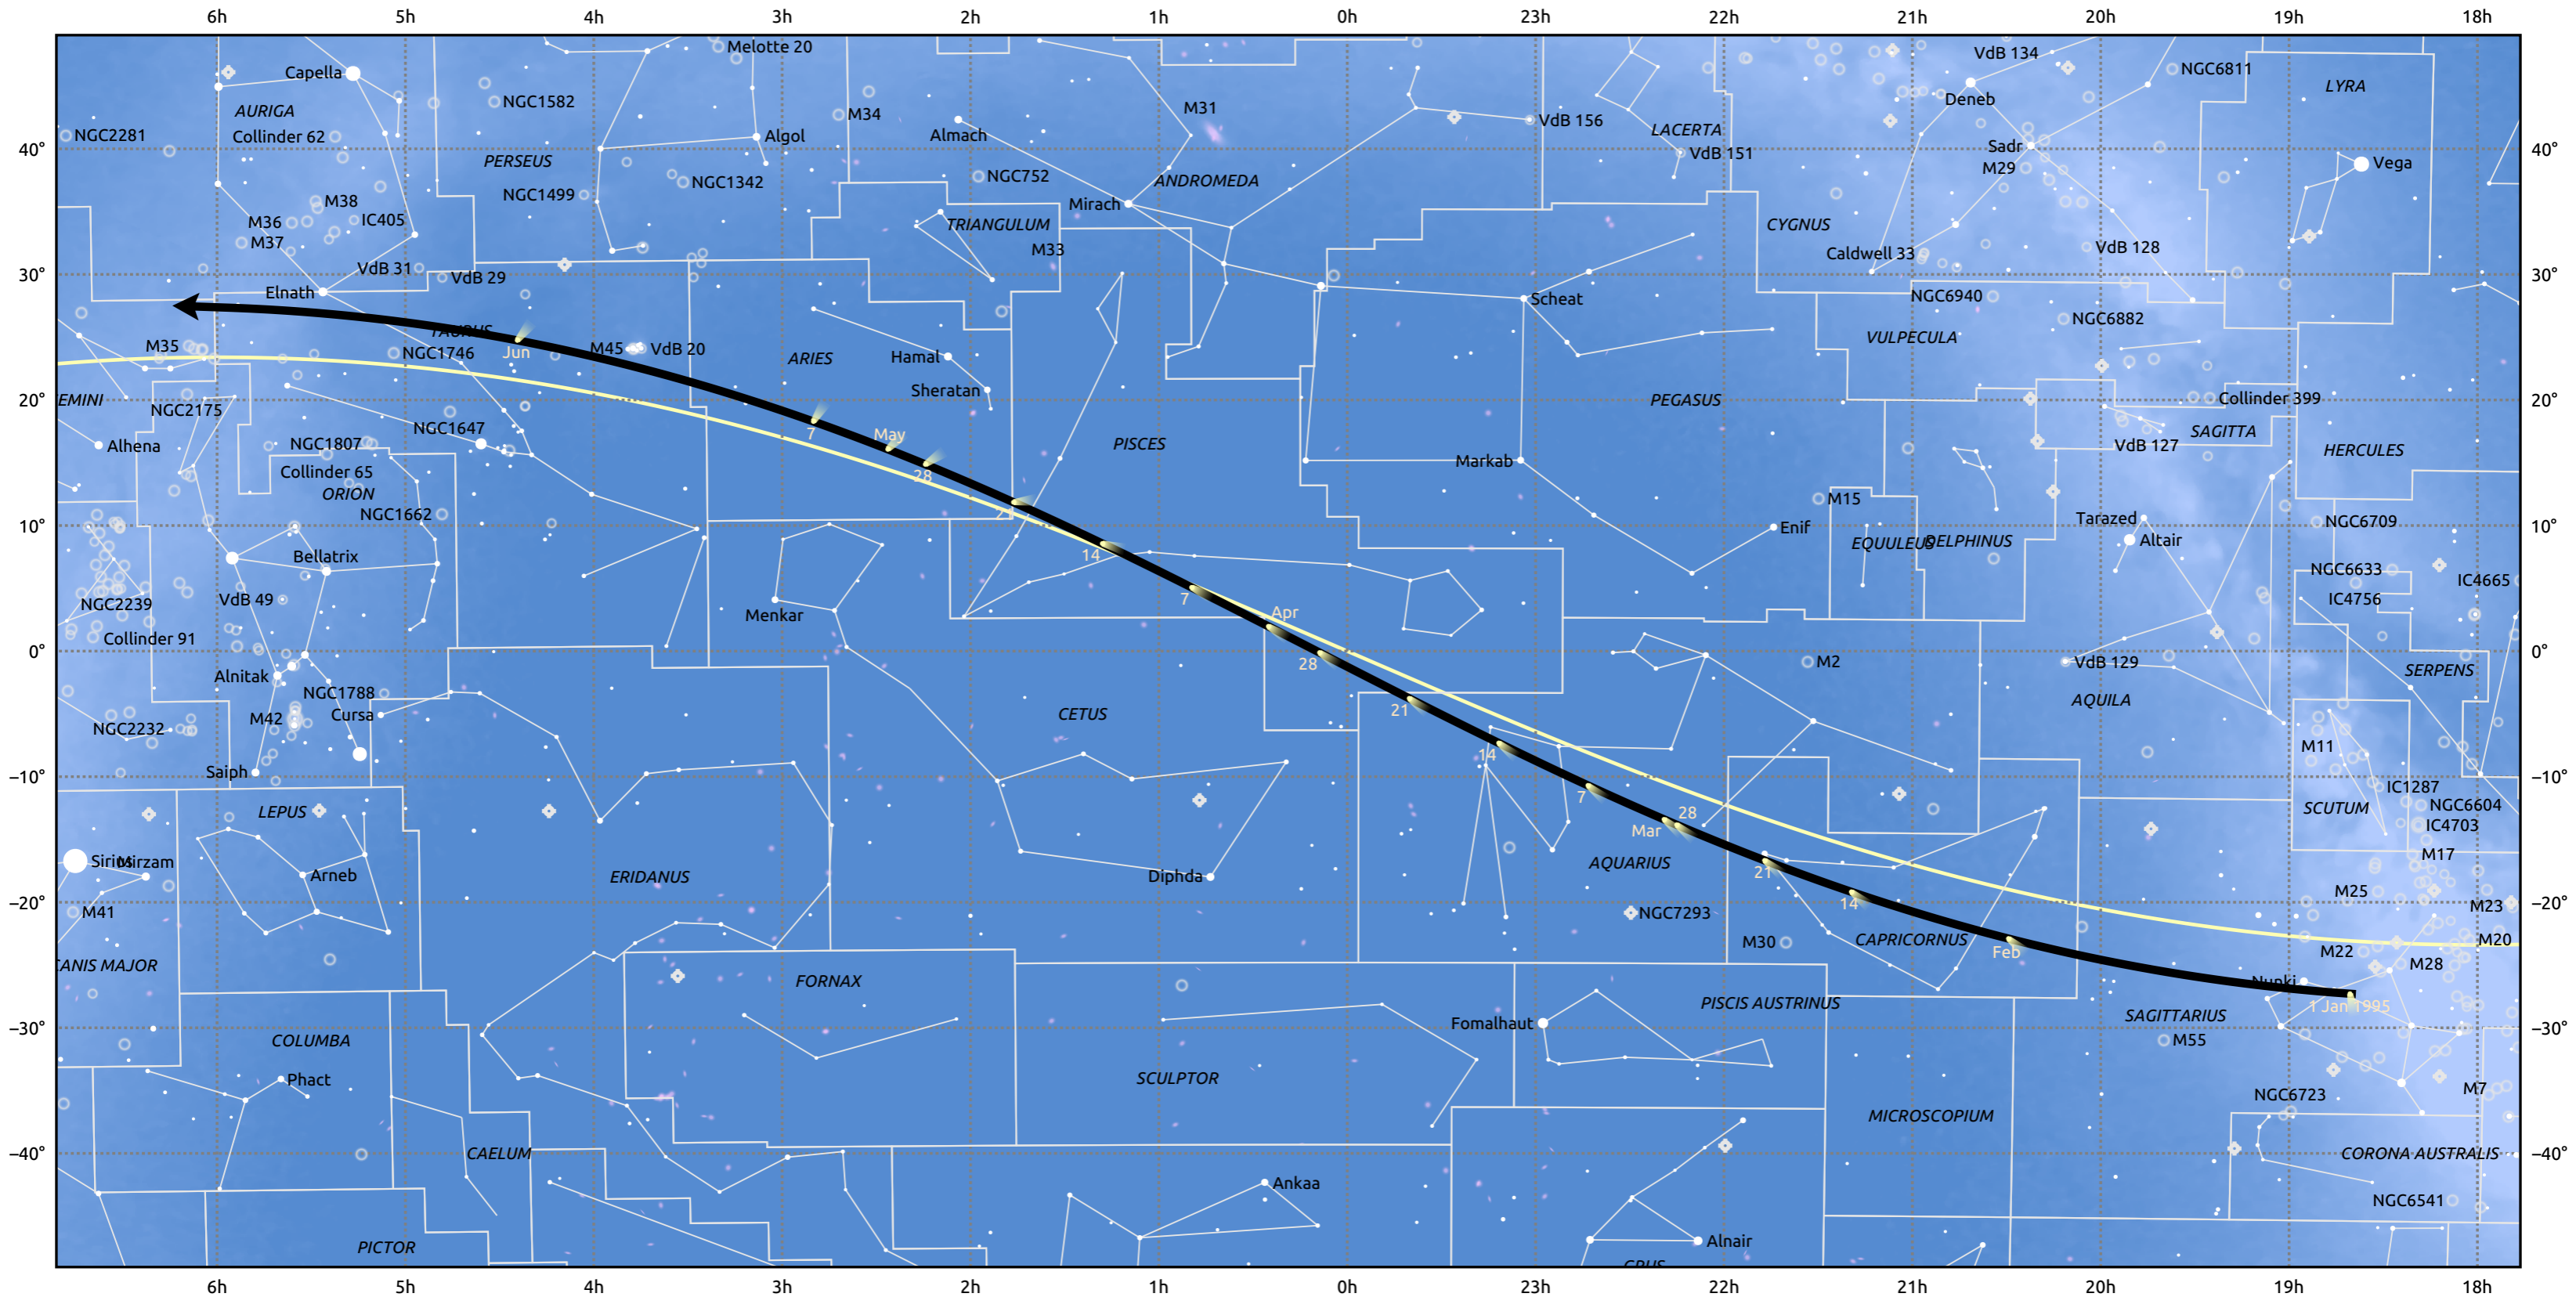

The path of 15P/Finlay starting on 31 Dec 1994

© Dominic Ford 2011–2025. Date markers placed at midnight UTC. Downloaded from <https://in-the-sky.org>

Magnitude scale: -5.0 -4.0 -3.0 -2.0 -1.0 -2.0

- Ecliptic Plane
- Galaxy
- Bright nebula
- Open cluster
- Globular cluster
- Planetary nebula