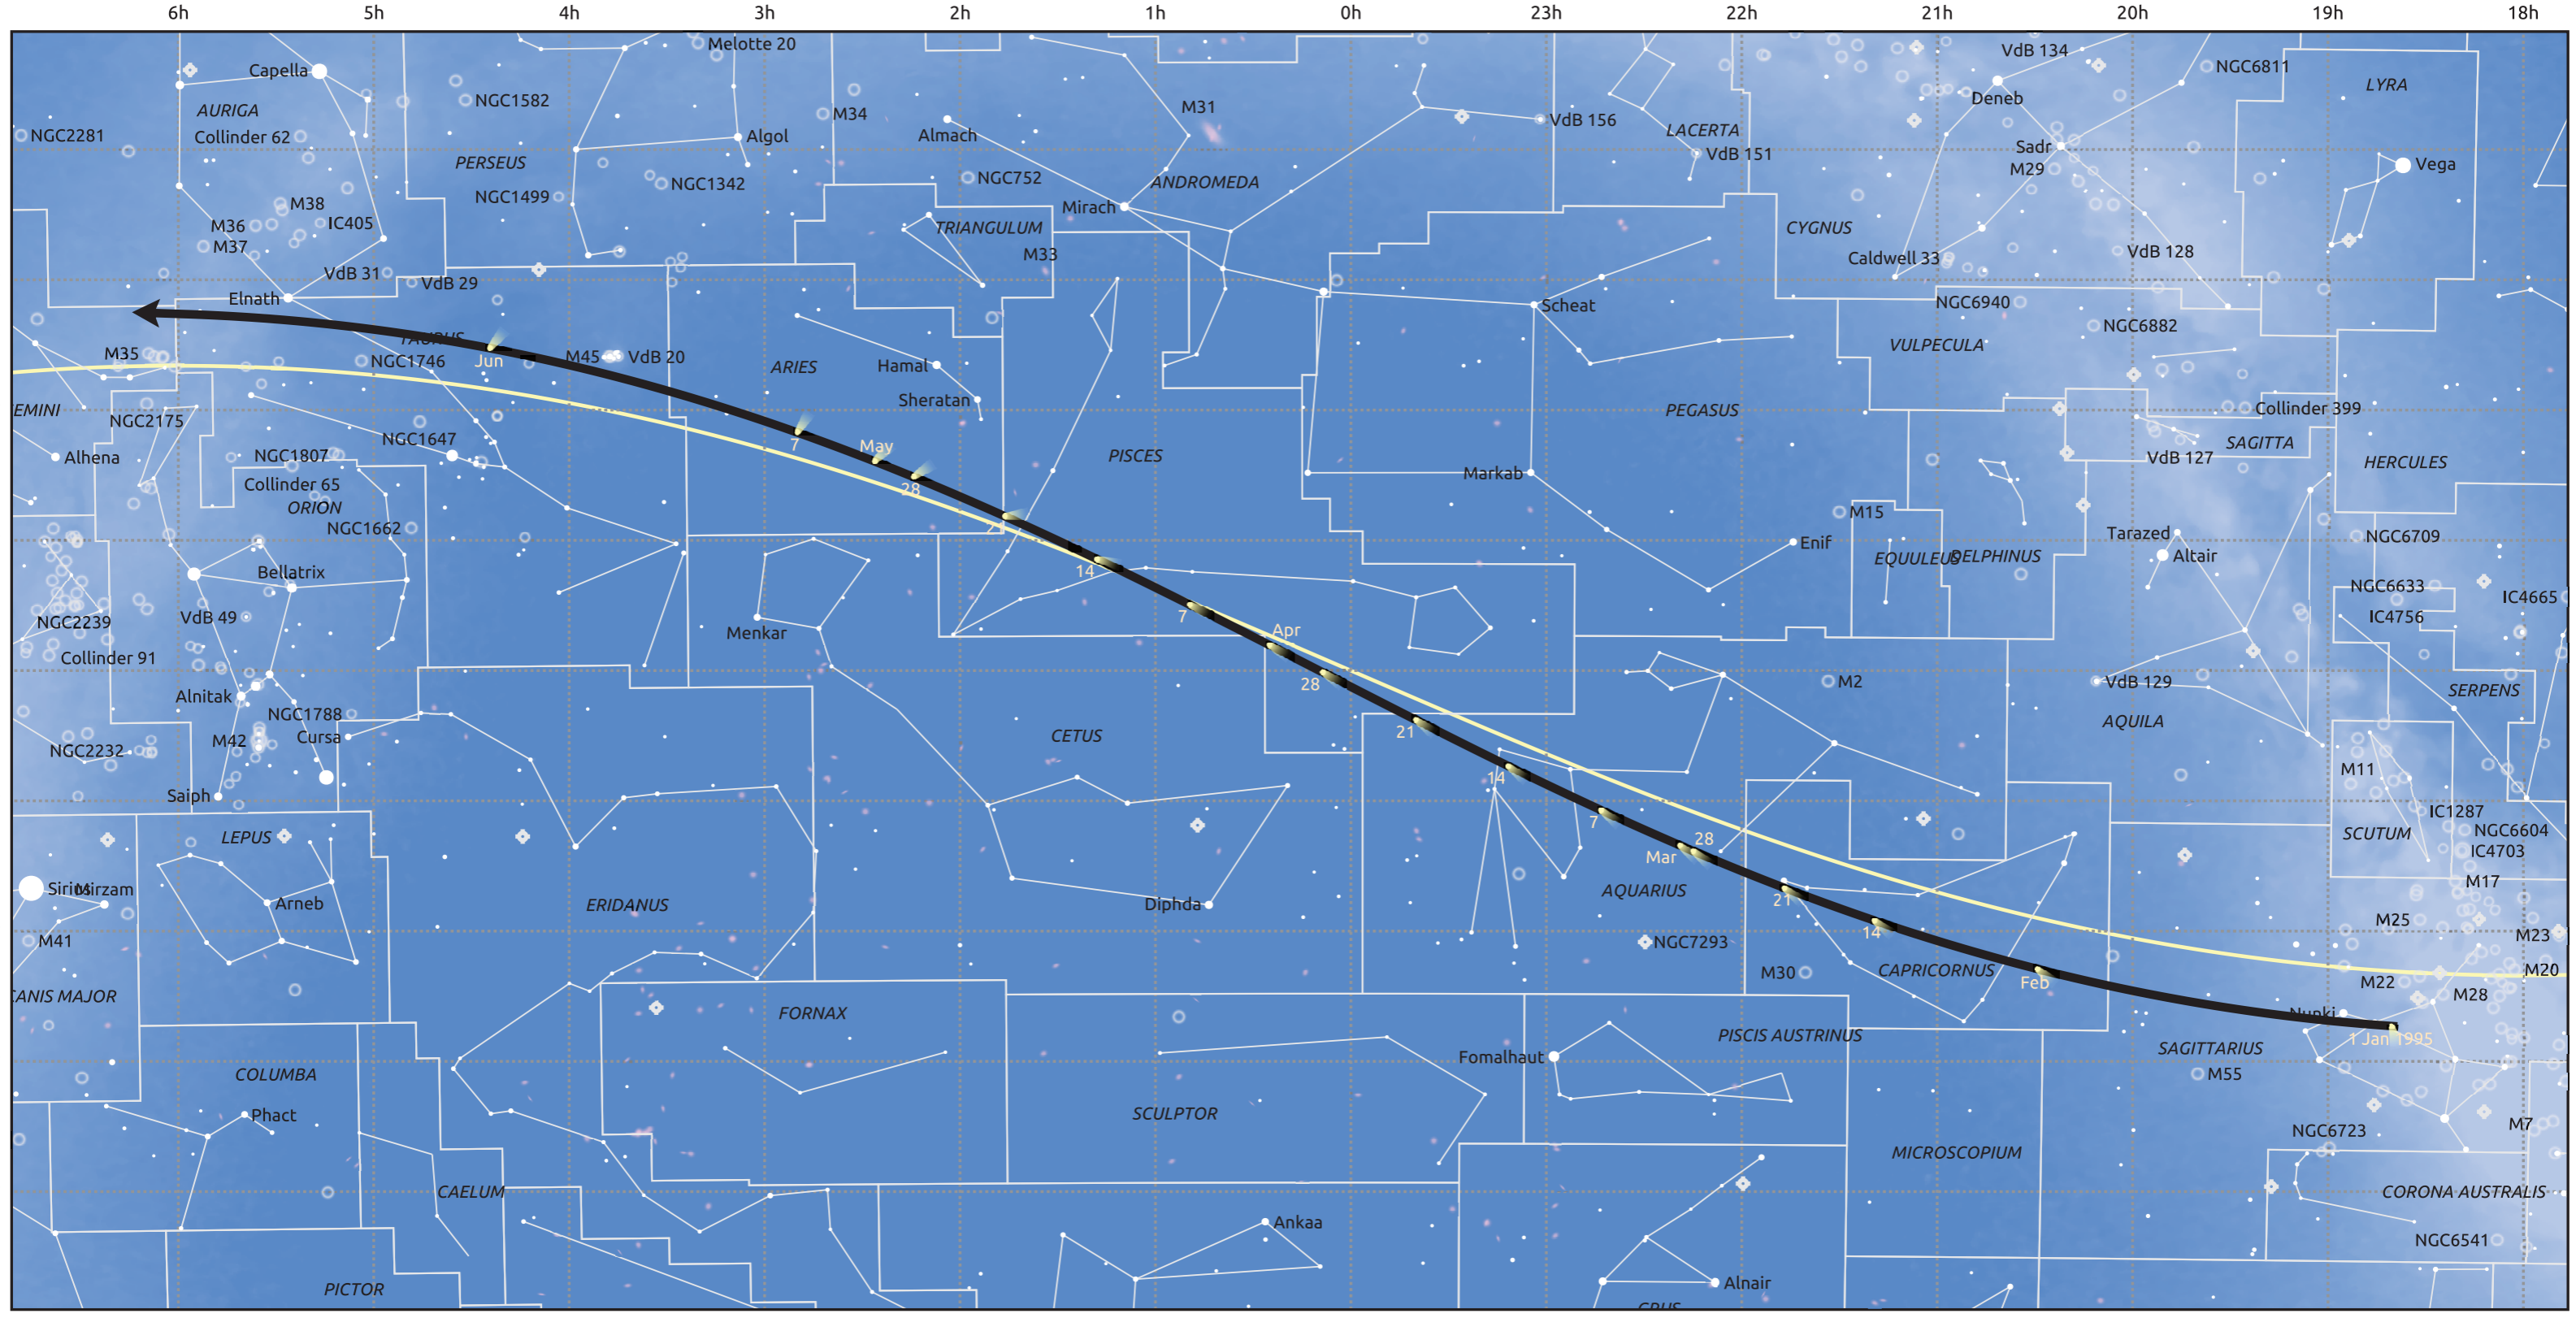

The path of 15P/Finlay starting on 31 Dec 1994

© Dominic Ford 2011–2025. Date markers placed at midnight UTC. Downloaded from <https://in-the-sky.org>

Magnitude scale: -5.0 -4.0 -3.0 -2.0 -1.0 -2.0

Ecliptic Plane

Galaxy Bright nebula Open cluster Globular cluster Planetary nebula

Date	Mag
1995 Jan 1	12.9
1995 Jan 22	11.9
1995 Feb 12	10.9
1995 Mar 1	10.2
1995 Mar 9	9.9
1995 May 1	10.2
1995 May 17	10.9
1995 Jun 7	11.9
1995 Jun 29	12.9