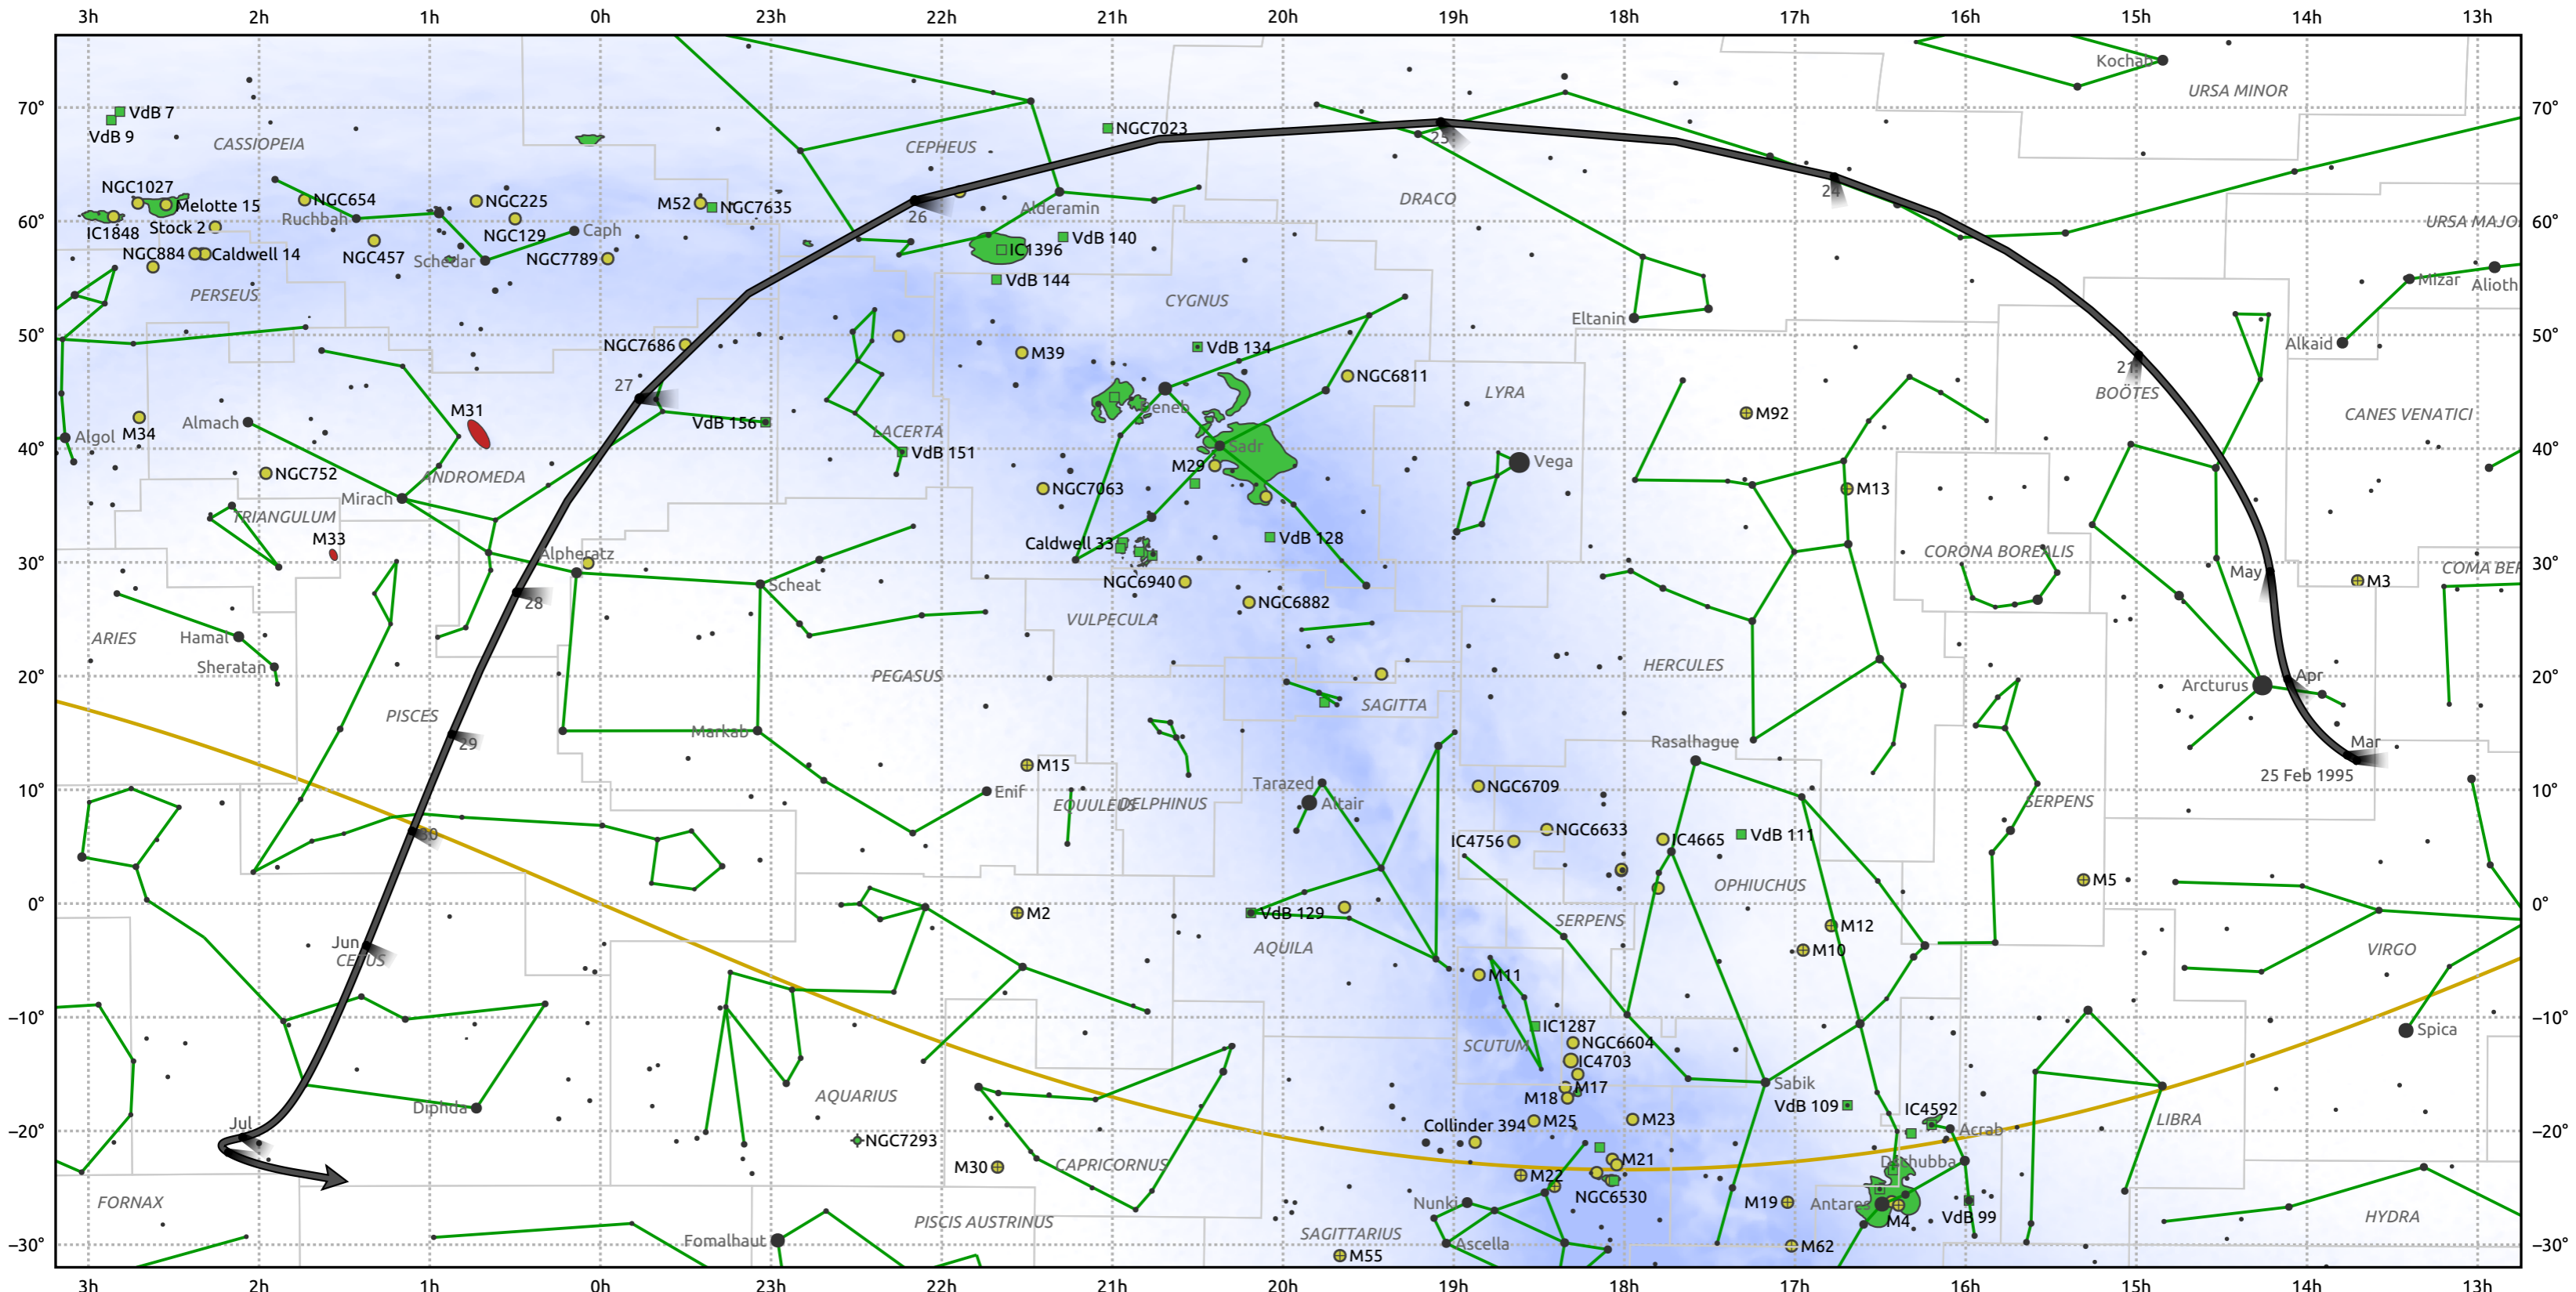

The path of 73P/Schwassmann-Wachmann starting on 25 Feb 1995

© Dominic Ford 2011–2025. Date markers placed at midnight UTC. Downloaded from <https://in-the-sky.org>

Magnitude scale: •5.0 •4.0 •3.0 •2.0 •1.0 ●0.0

— Ecliptic Plane

■ Galaxy
 ■ Bright nebula
 ● Open cluster
 ⊕ Globular cluster
 ◆ Planetary nebula

Date	Mag
1995 Mar 1	14.6
1995 Mar 10	13.9
1995 Mar 22	12.8
1995 Apr 2	11.7
1995 Apr 12	10.7
1995 Apr 22	9.5
1995 Apr 30	8.5
1995 May 1	8.4
1995 May 7	7.5
1995 May 13	6.5
1995 May 18	5.3
1995 May 22	4.0
1995 May 25	2.6
1995 May 31	3.8
1995 Jun 4	4.8
1995 Jun 10	5.9
1995 Jun 19	6.9
1995 Jul 1	7.9
1995 Jul 14	9.0
1995 Jul 28	10.0
1995 Aug 11	11.0