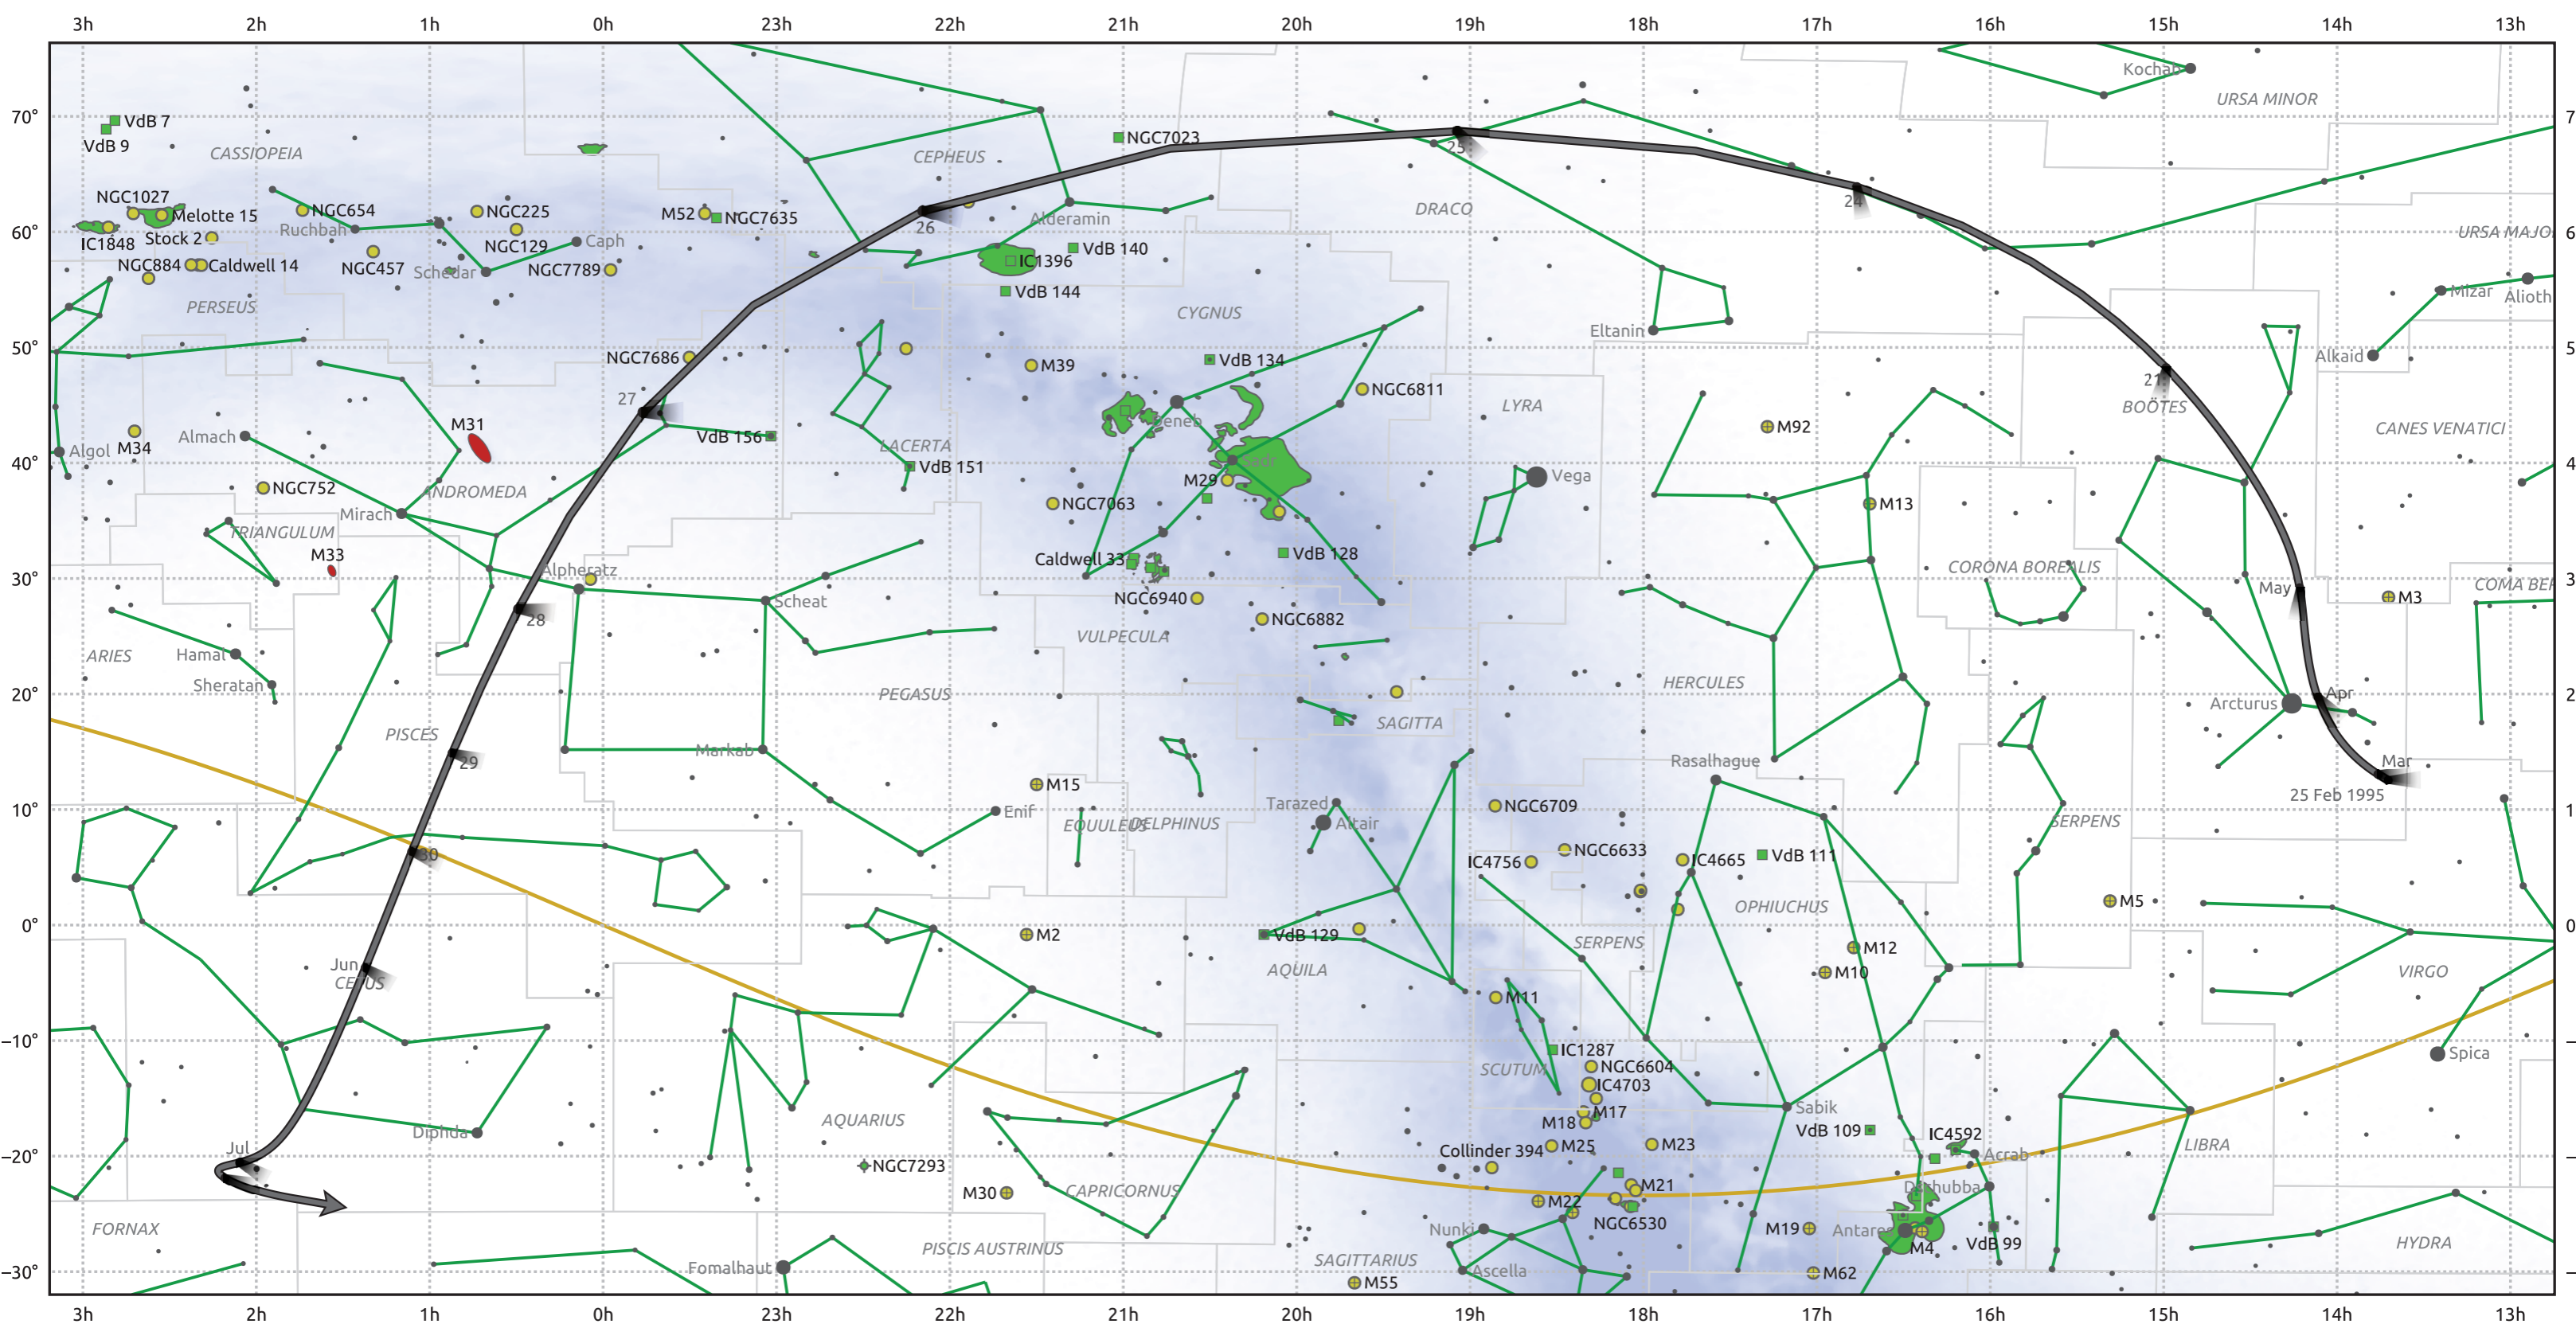

The path of 73P/Schwassmann-Wachmann starting on 25 Feb 1995

© Dominic Ford 2011–2025. Date markers placed at midnight UTC. Downloaded from <https://in-the-sky.org>

Magnitude scale: ● 5.0 ● 4.0 ● 3.0 ● 2.0 ● 1.0 ● 0.0

— Ecliptic Plane

■ Galaxy
 ■ Bright nebula
 ● Open cluster
 ⊕ Globular cluster
 ◆ Planetary nebula

Date	Mag
1995 Mar 1	14.6
1995 Mar 10	13.9
1995 Mar 22	12.8
1995 Apr 2	11.7
1995 Apr 12	10.7
1995 Apr 22	9.5
1995 Apr 30	8.5
1995 May 1	8.4
1995 May 7	7.5
1995 May 13	6.5
1995 May 18	5.3
1995 May 22	4.0
1995 May 25	2.6
1995 May 31	3.8
1995 Jun 4	4.8
1995 Jun 10	5.9
1995 Jun 19	6.9
1995 Jul 1	7.9
1995 Jul 14	9.0
1995 Jul 28	10.0
1995 Aug 11	11.0