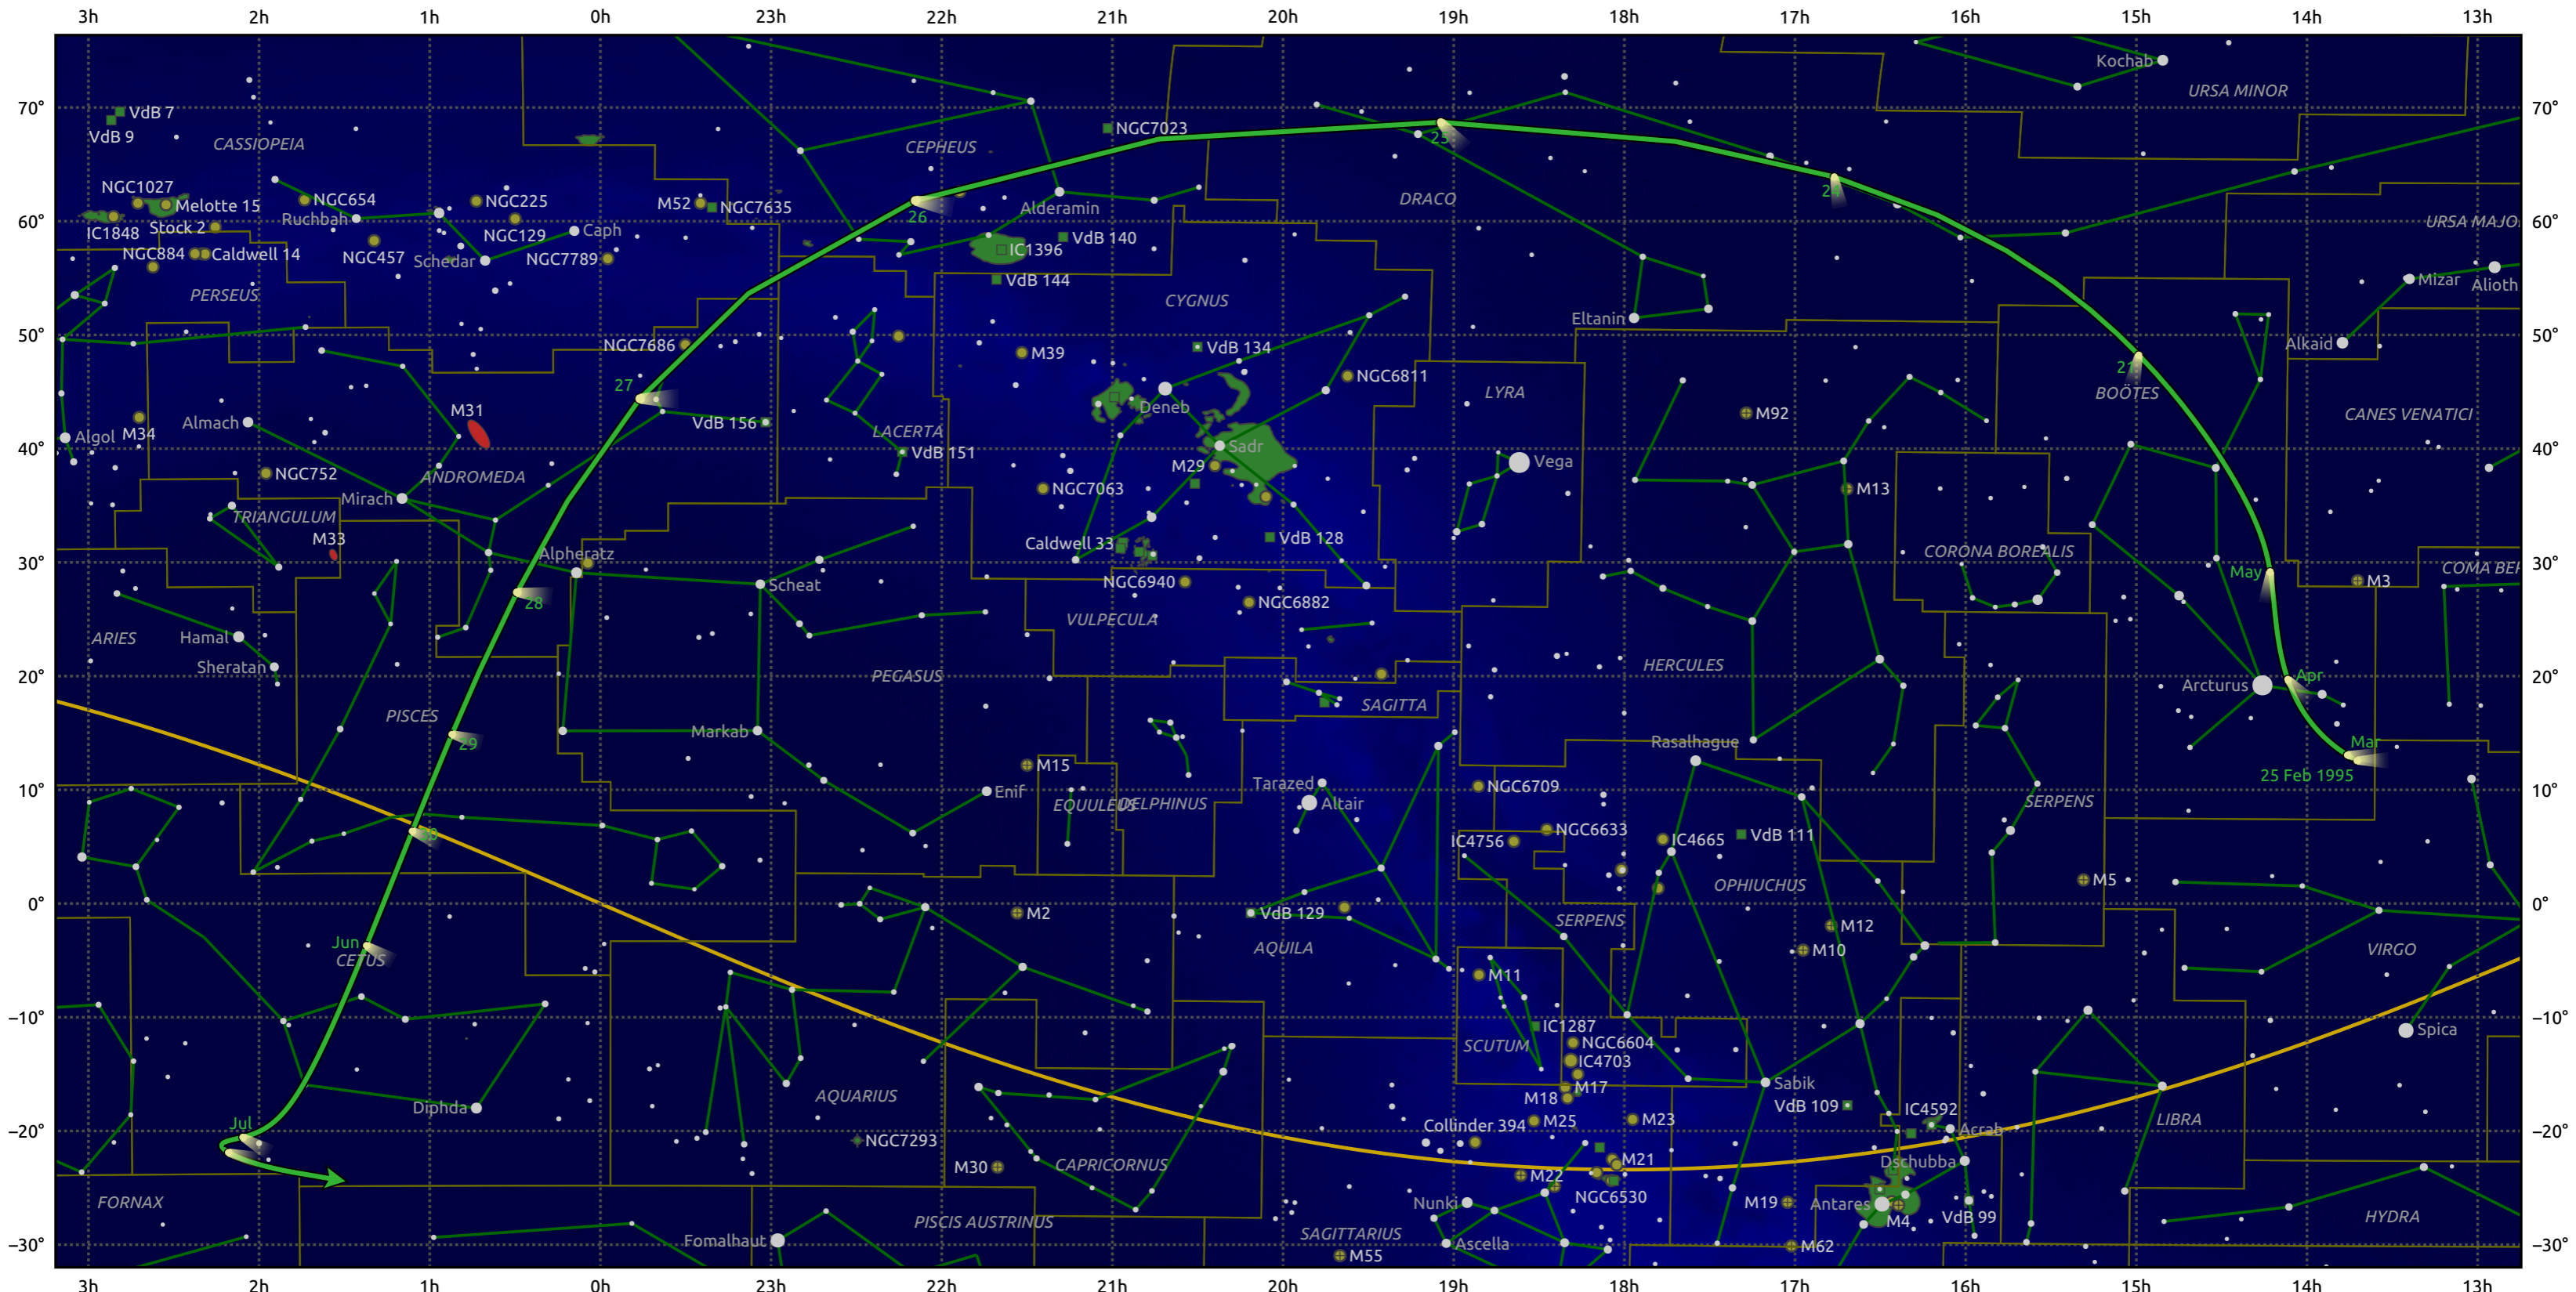

The path of 73P/Schwassmann-Wachmann starting on 25 Feb 1995

© Dominic Ford 2011–2025. Date markers placed at midnight UTC. Downloaded from <https://in-the-sky.org>

Magnitude scale: ● 5.0 ● 4.0 ● 3.0 ● 2.0 ● 1.0 ● 0.0

— Ecliptic Plane

■ Galaxy
 ■ Bright nebula
 ● Open cluster
 ⊕ Globular cluster
 ◆ Planetary nebula

Date	Mag
1995 Mar 1	14.6
1995 Mar 10	13.9
1995 Mar 22	12.8
1995 Apr 2	11.7
1995 Apr 12	10.7
1995 Apr 22	9.5
1995 Apr 30	8.5
1995 May 1	8.4
1995 May 7	7.5
1995 May 13	6.5
1995 May 18	5.3
1995 May 22	4.0
1995 May 25	2.6
1995 May 31	3.8
1995 Jun 4	4.8
1995 Jun 10	5.9
1995 Jun 19	6.9
1995 Jul 1	7.9
1995 Jul 14	9.0
1995 Jul 28	10.0
1995 Aug 11	11.0