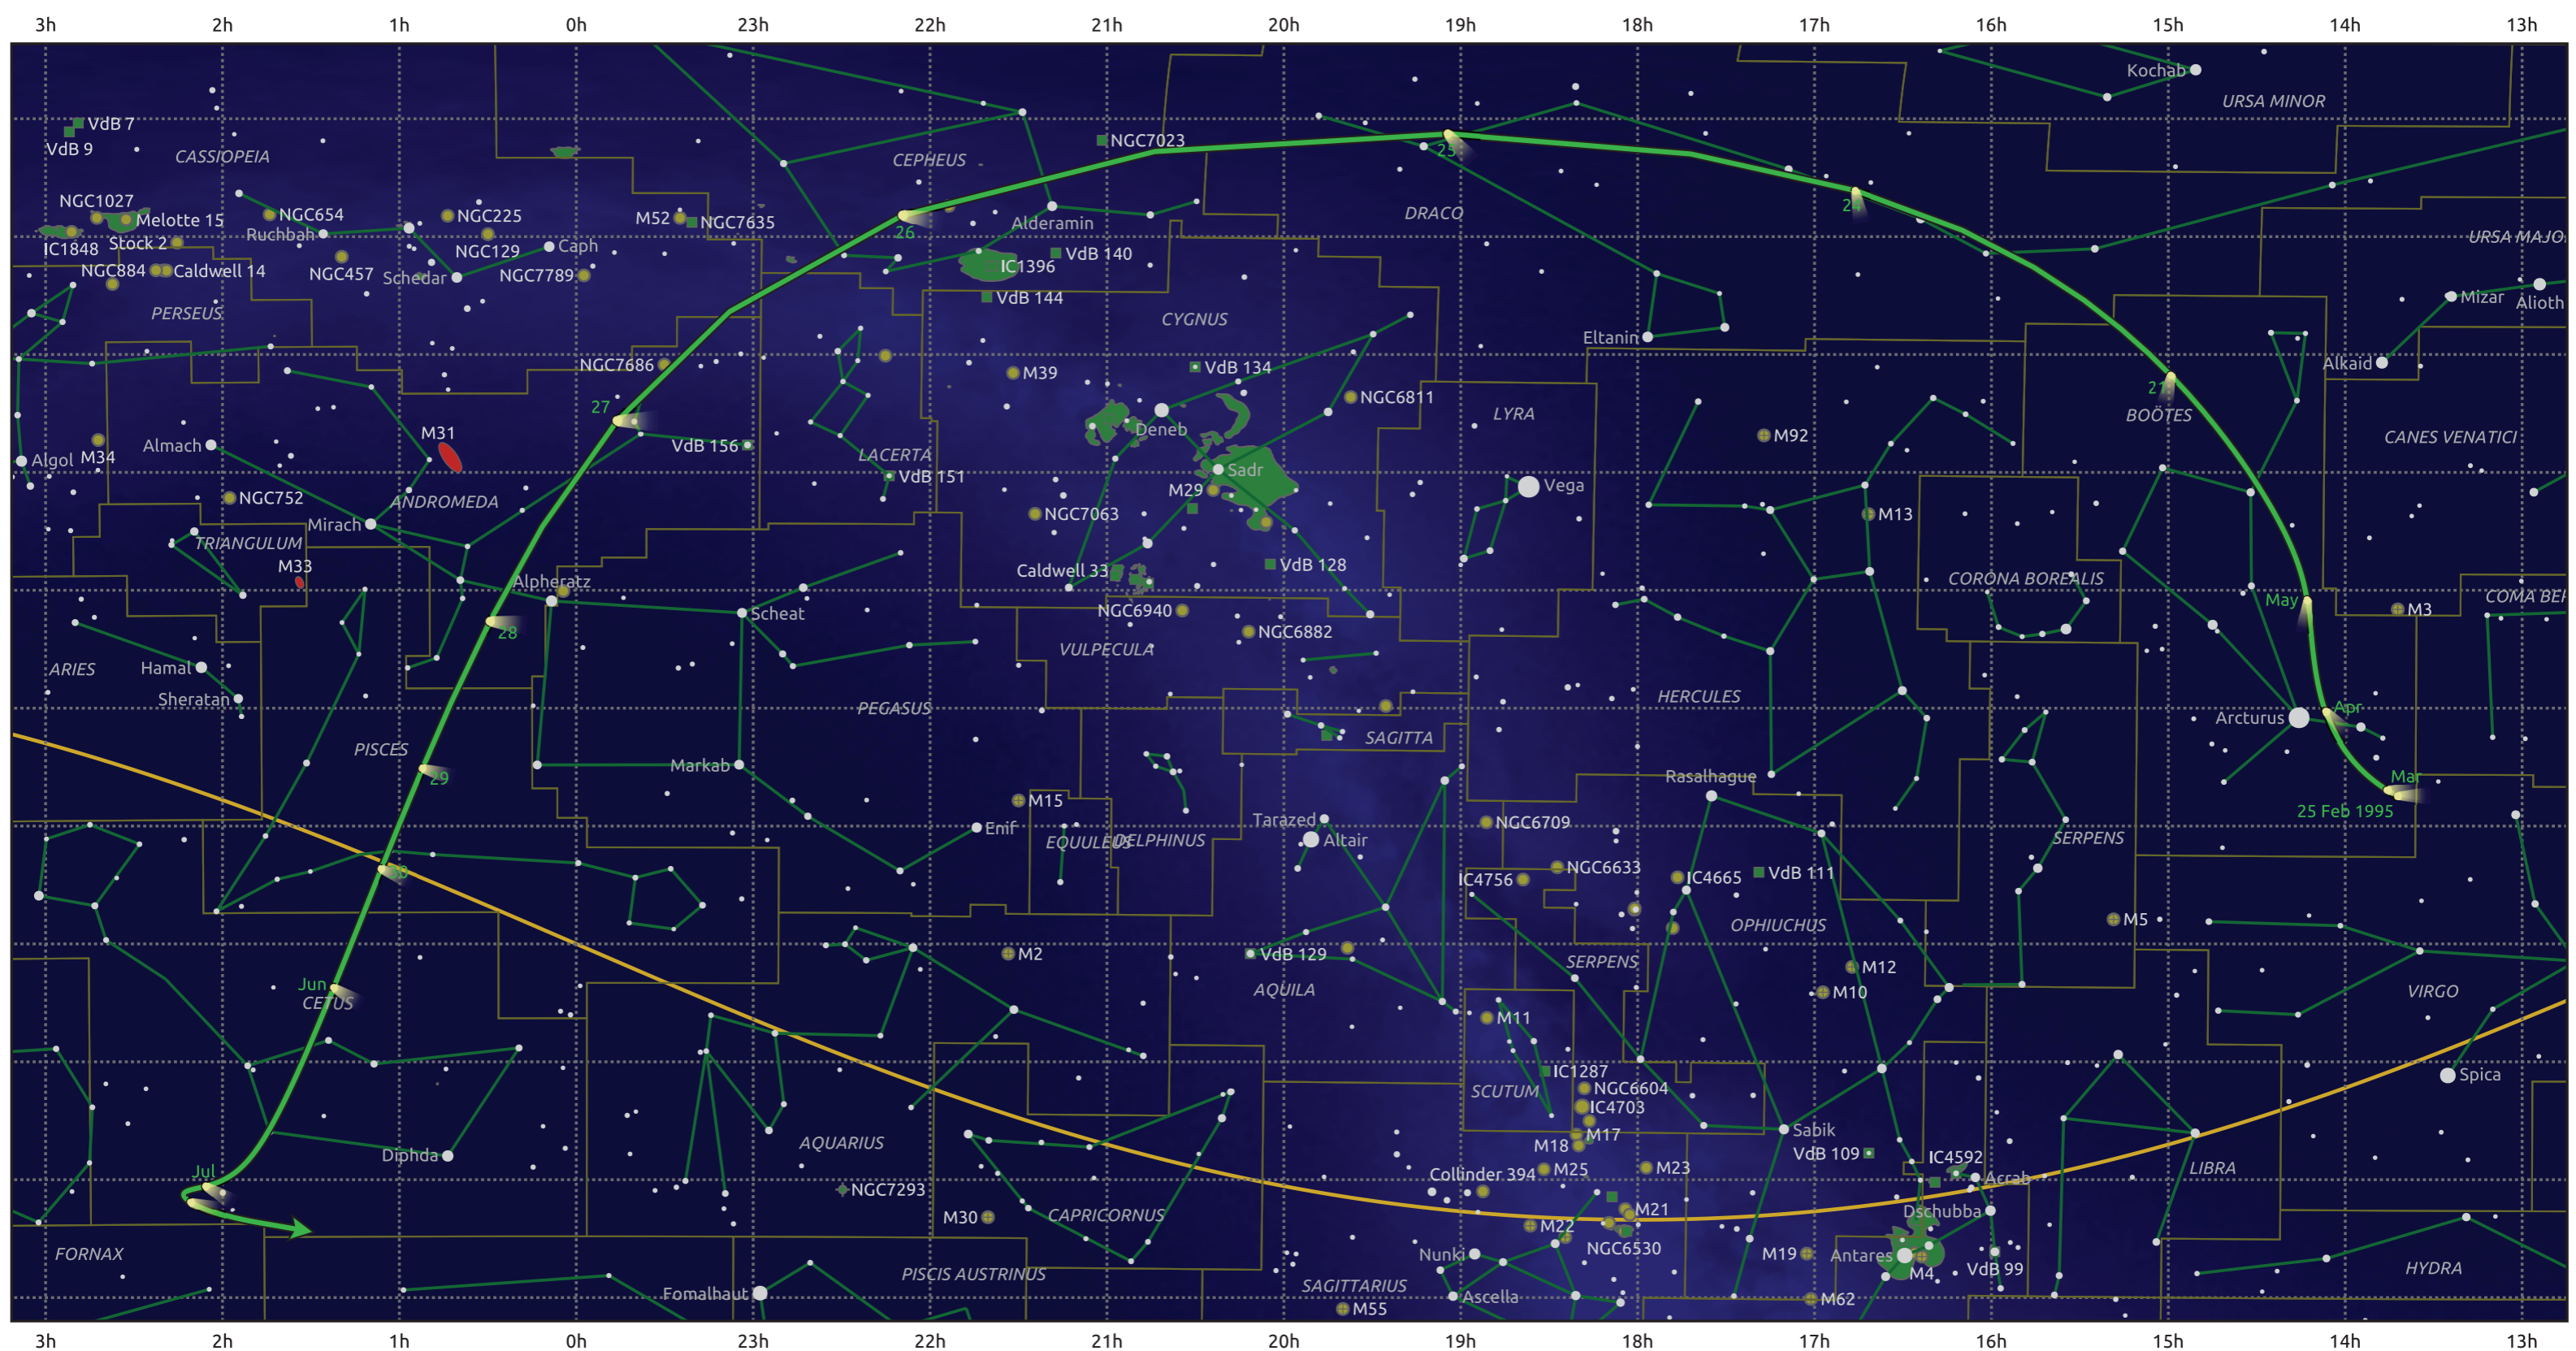

The path of 73P/Schwassmann-Wachmann starting on 25 Feb 1995

© Dominic Ford 2011–2025. Date markers placed at midnight UTC. Downloaded from <https://in-the-sky.org>

Magnitude scale: ● 5.0 ● 4.0 ● 3.0 ● 2.0 ● 1.0 ● 0.0

— Ecliptic Plane

■ Galaxy
 ■ Bright nebula
 ● Open cluster
 ● Globular cluster
 ◆ Planetary nebula

Date	Mag
1995 Mar 1	14.6
1995 Mar 10	13.9
1995 Mar 22	12.8
1995 Apr 2	11.7
1995 Apr 12	10.7
1995 Apr 22	9.5
1995 Apr 30	8.5
1995 May 1	8.4
1995 May 7	7.5
1995 May 13	6.5
1995 May 18	5.3
1995 May 22	4.0
1995 May 25	2.6
1995 May 31	3.8
1995 Jun 4	4.8
1995 Jun 10	5.9
1995 Jun 19	6.9
1995 Jul 1	7.9
1995 Jul 14	9.0
1995 Jul 28	10.0
1995 Aug 11	11.0