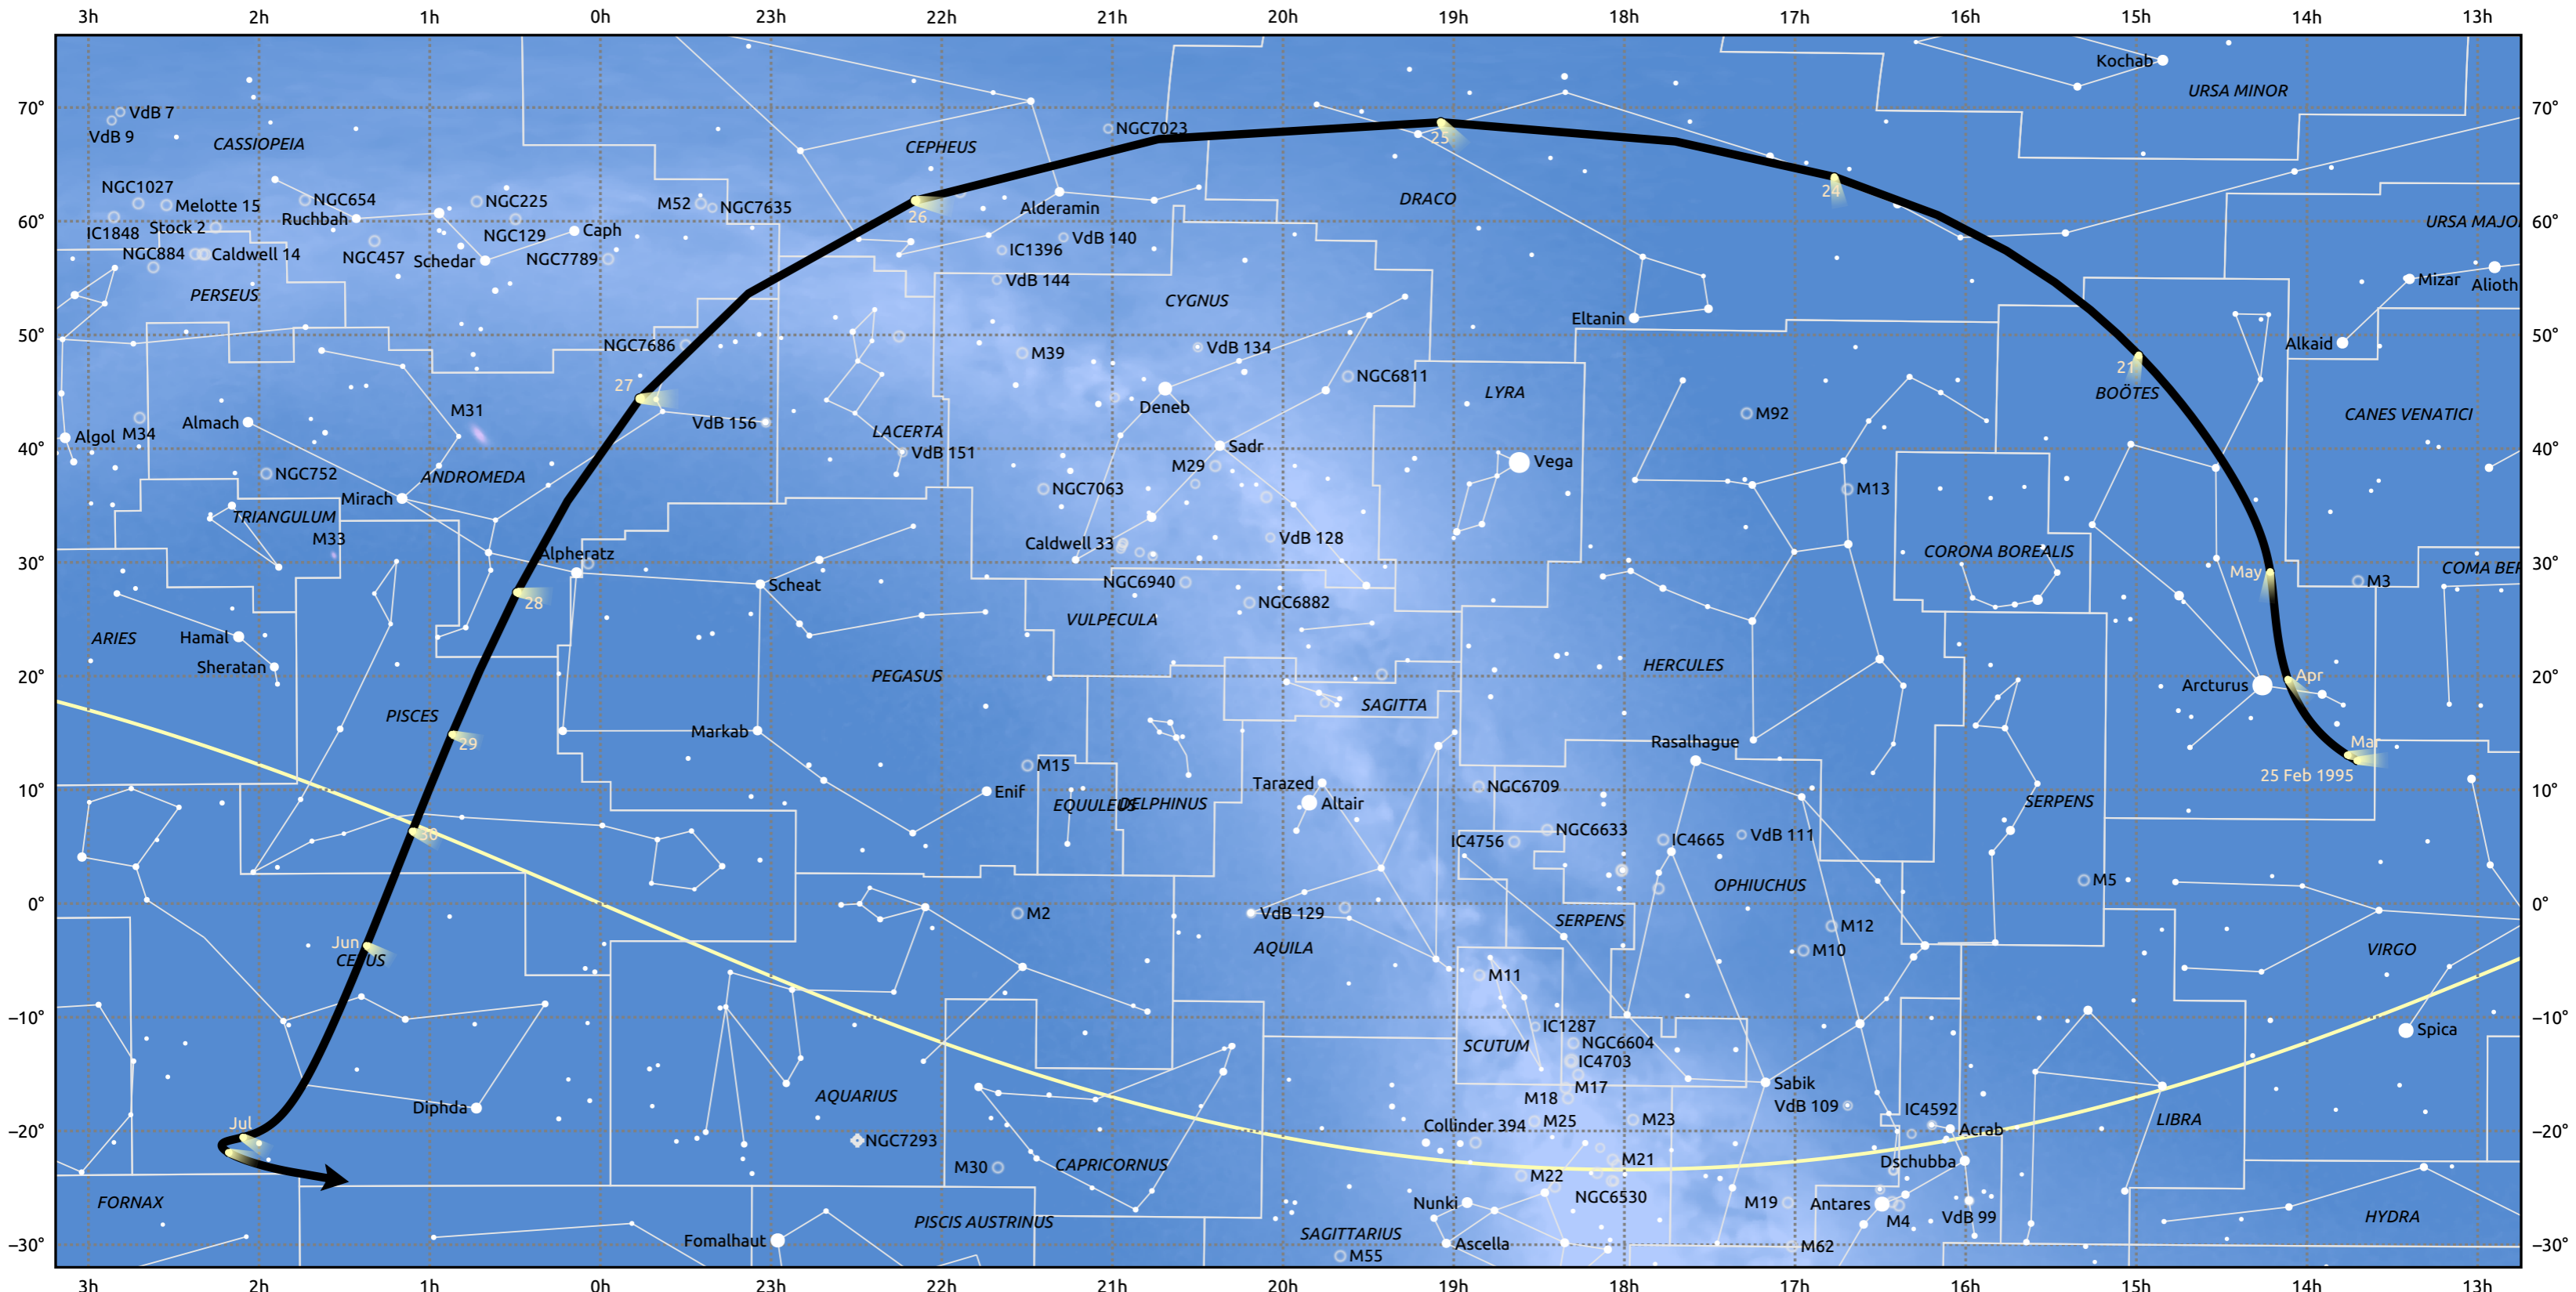

The path of 73P/Schwassmann-Wachmann starting on 25 Feb 1995

© Dominic Ford 2011–2025. Date markers placed at midnight UTC. Downloaded from <https://in-the-sky.org>

Magnitude scale: ● 5.0 ● 4.0 ● 3.0 ● 2.0 ● 1.0 ● 0.0

— Ecliptic Plane

Galaxy Bright nebula Open cluster Globular cluster Planetary nebula

Date	Mag
1995 Mar 1	14.6
1995 Mar 10	13.9
1995 Mar 22	12.8
1995 Apr 2	11.7
1995 Apr 12	10.7
1995 Apr 22	9.5
1995 Apr 30	8.5
1995 May 1	8.4
1995 May 7	7.5
1995 May 13	6.5
1995 May 18	5.3
1995 May 22	4.0
1995 May 25	2.6
1995 May 31	3.8
1995 Jun 4	4.8
1995 Jun 10	5.9
1995 Jun 19	6.9
1995 Jul 1	7.9
1995 Jul 14	9.0
1995 Jul 28	10.0
1995 Aug 11	11.0