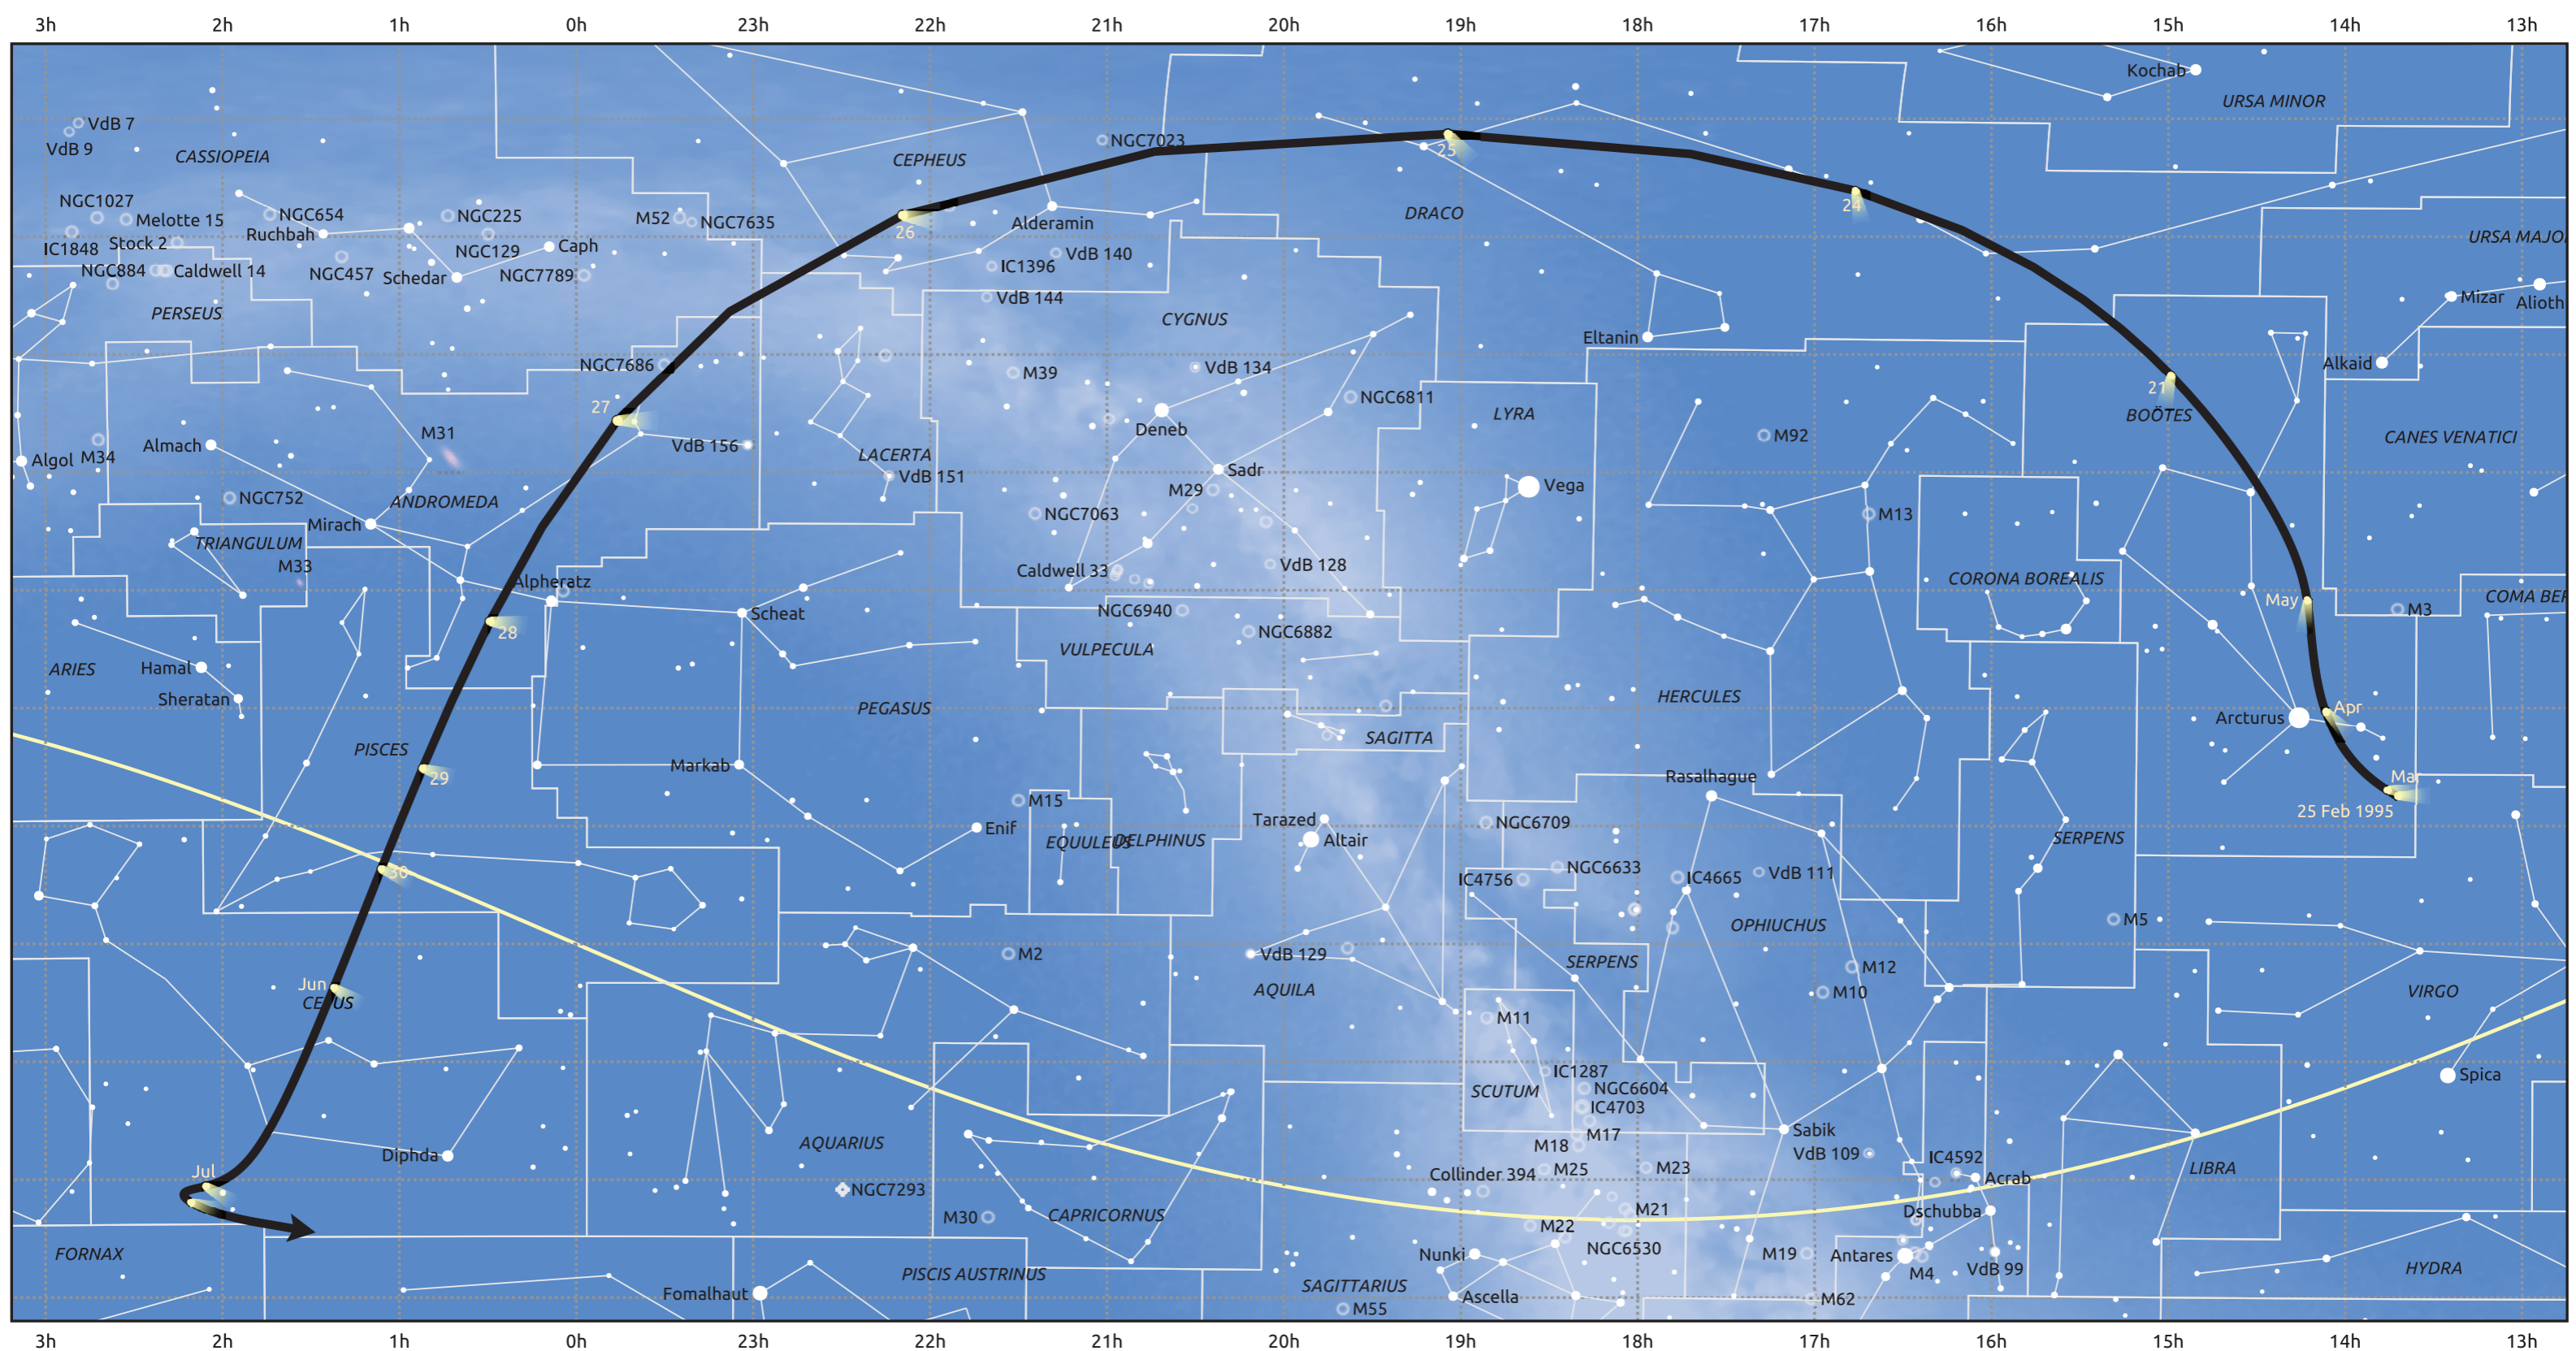

The path of 73P/Schwassmann-Wachmann starting on 25 Feb 1995

© Dominic Ford 2011–2025. Date markers placed at midnight UTC. Downloaded from <https://in-the-sky.org>

Magnitude scale: • 5.0 • 4.0 • 3.0 • 2.0 • 1.0 • 0.0

— Ecliptic Plane

Galaxy Bright nebula Open cluster Globular cluster Planetary nebula

Date	Mag
1995 Mar 1	14.6
1995 Mar 10	13.9
1995 Mar 22	12.8
1995 Apr 2	11.7
1995 Apr 12	10.7
1995 Apr 22	9.5
1995 Apr 30	8.5
1995 May 1	8.4
1995 May 7	7.5
1995 May 13	6.5
1995 May 18	5.3
1995 May 22	4.0
1995 May 25	2.6
1995 May 31	3.8
1995 Jun 4	4.8
1995 Jun 10	5.9
1995 Jun 19	6.9
1995 Jul 1	7.9
1995 Jul 14	9.0
1995 Jul 28	10.0
1995 Aug 11	11.0