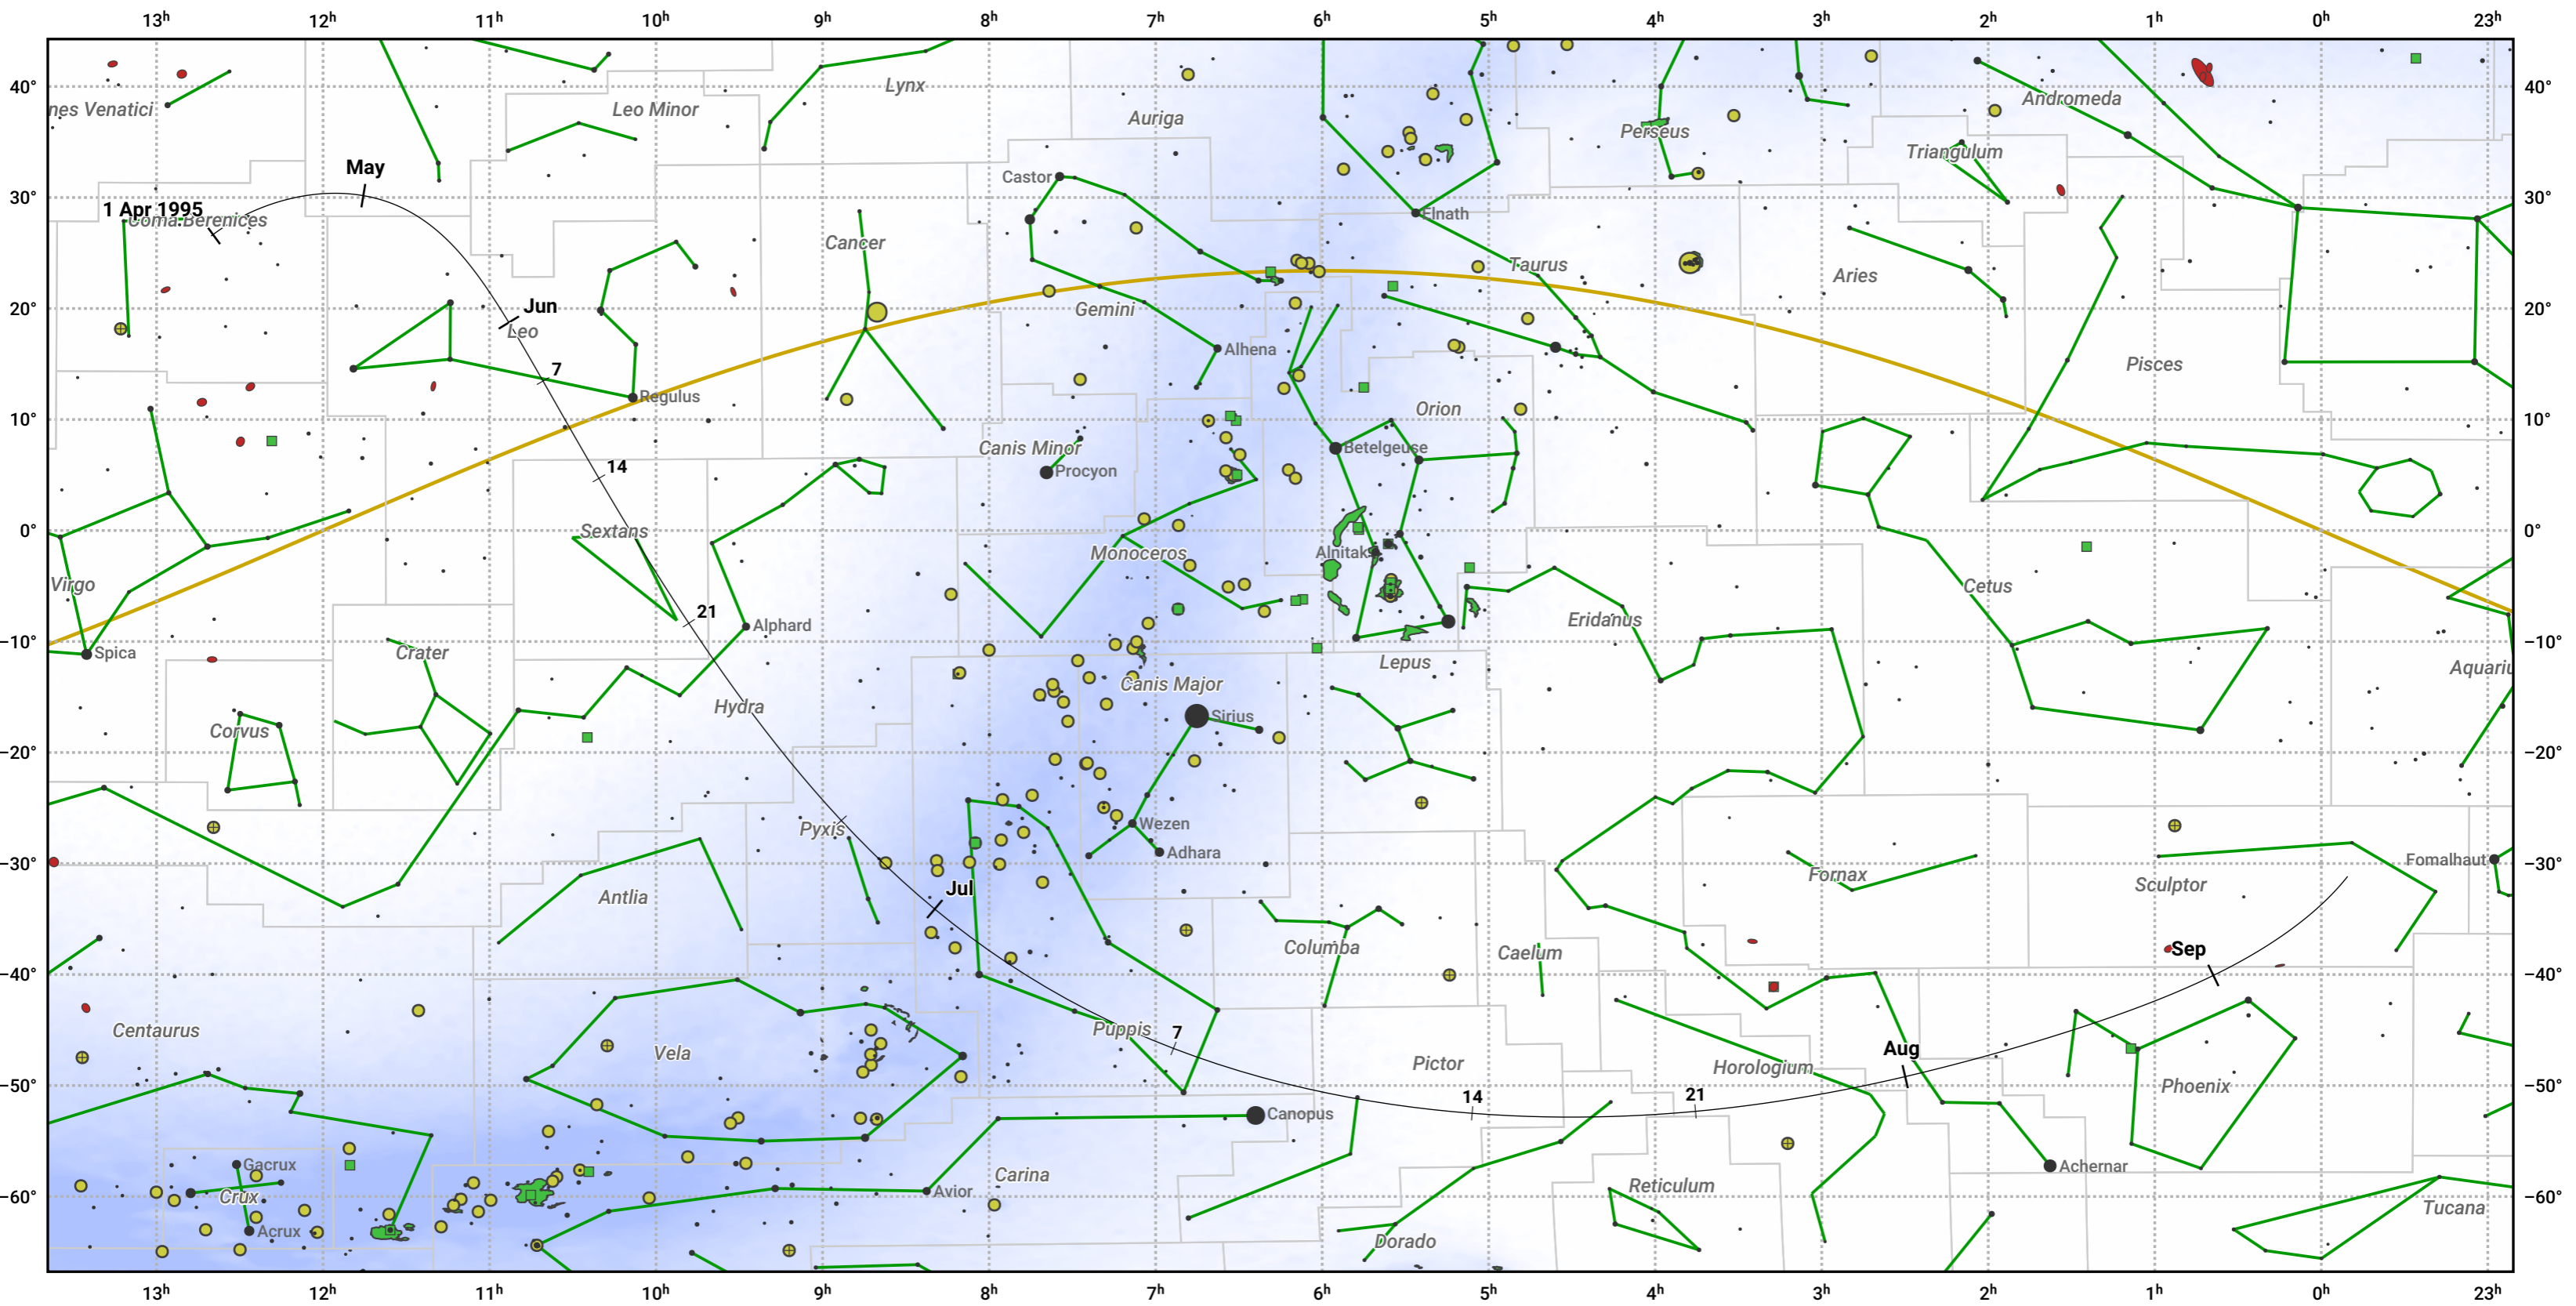

The path of 73P/Schwassmann-Wachmann starting on 31 Mar 1995

© Dominic Ford 2011–2024. Date markers placed at midnight UTC. Downloaded from <https://in-the-sky.org>

Magnitude scale: -5.0 -4.0 -3.0 -2.0 -1.0 0.0 -1.0 -2.0

Ecliptic Plane

Galaxy Bright nebula Open cluster Globular cluster

Date	Mag
1995 Apr 14	11.8
1995 Apr 27	10.8
1995 May 1	10.5
1995 May 10	9.7
1995 May 22	8.7
1995 Jun 3	7.7
1995 Jun 15	6.7
1995 Jul 1	5.9
1995 Jul 24	7.7
1995 Aug 4	8.7
1995 Aug 15	9.8
1995 Aug 26	10.8
1995 Sep 1	11.3
1995 Sep 7	11.8
1995 Sep 19	12.9