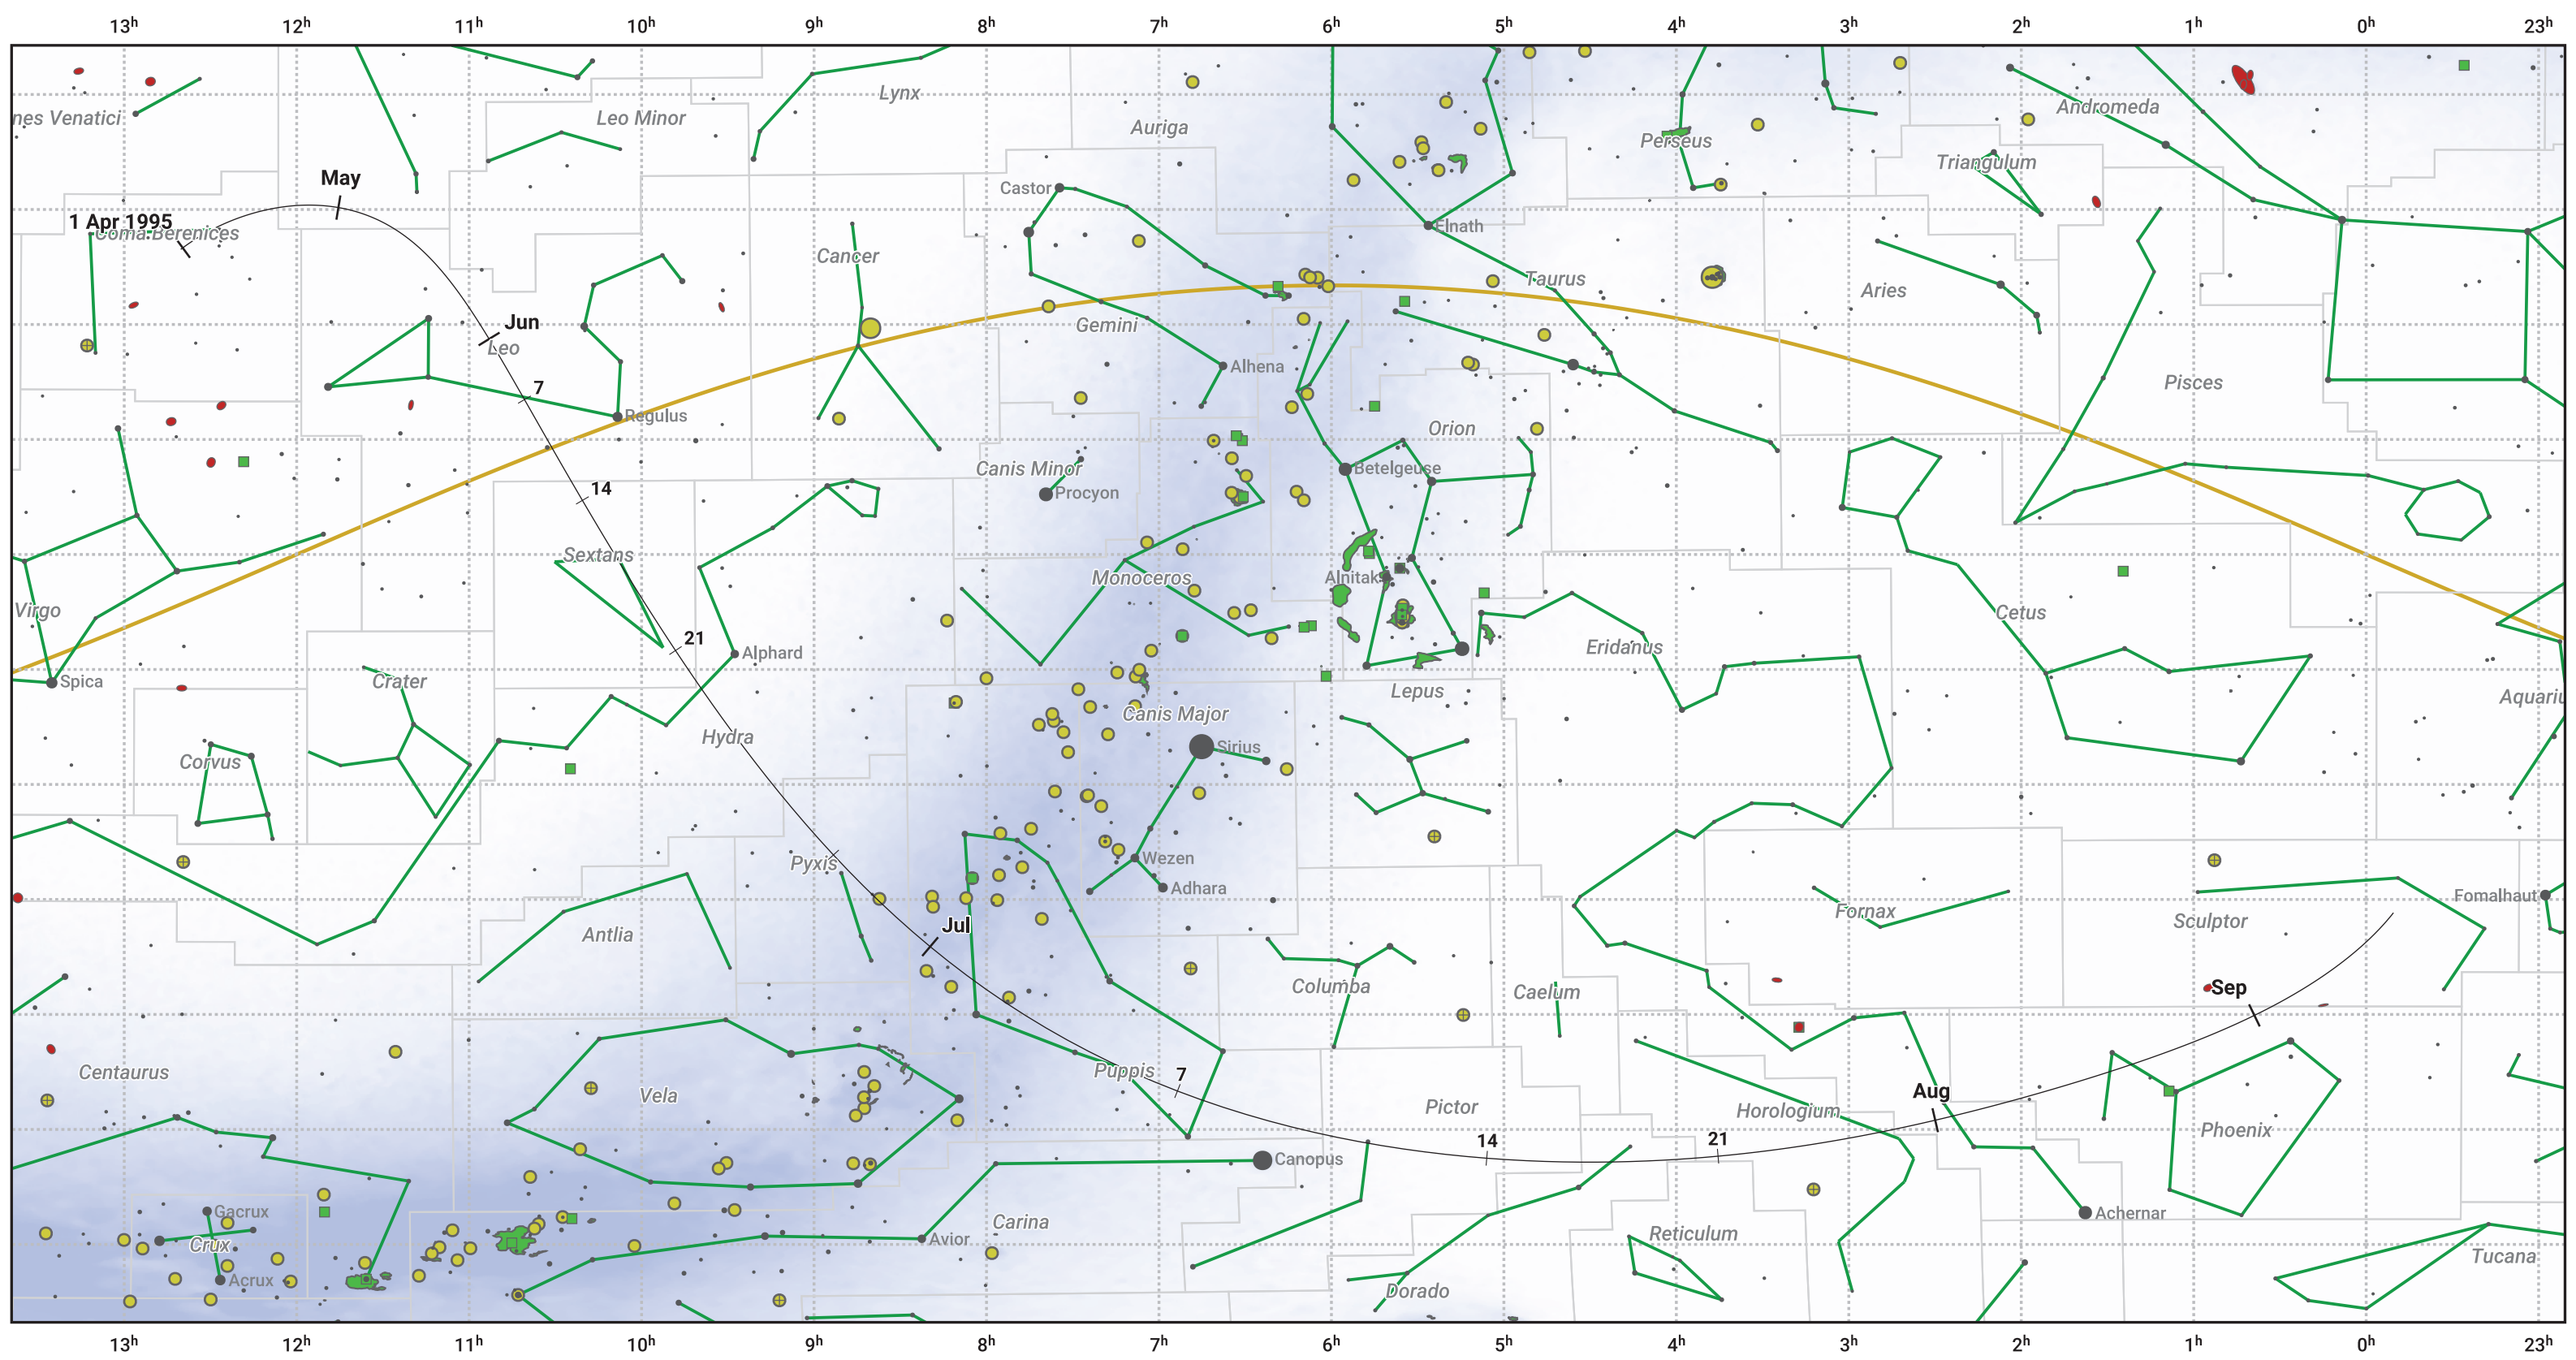

The path of 73P/Schwassmann-Wachmann starting on 31 Mar 1995

© Dominic Ford 2011–2024. Date markers placed at midnight UTC. Downloaded from <https://in-the-sky.org>

Magnitude scale: -5.0 -4.0 -3.0 -2.0 -1.0 0.0 -1.0 -2.0

— Ecliptic Plane

Galaxy
 Bright nebula
 Open cluster
 Globular cluster

Date	Mag
1995 Apr 14	11.8
1995 Apr 27	10.8
1995 May 1	10.5
1995 May 10	9.7
1995 May 22	8.7
1995 Jun 3	7.7
1995 Jun 15	6.7
1995 Jul 1	5.9
1995 Jul 24	7.7
1995 Aug 4	8.7
1995 Aug 15	9.8
1995 Aug 26	10.8
1995 Sep 1	11.3
1995 Sep 7	11.8
1995 Sep 19	12.9