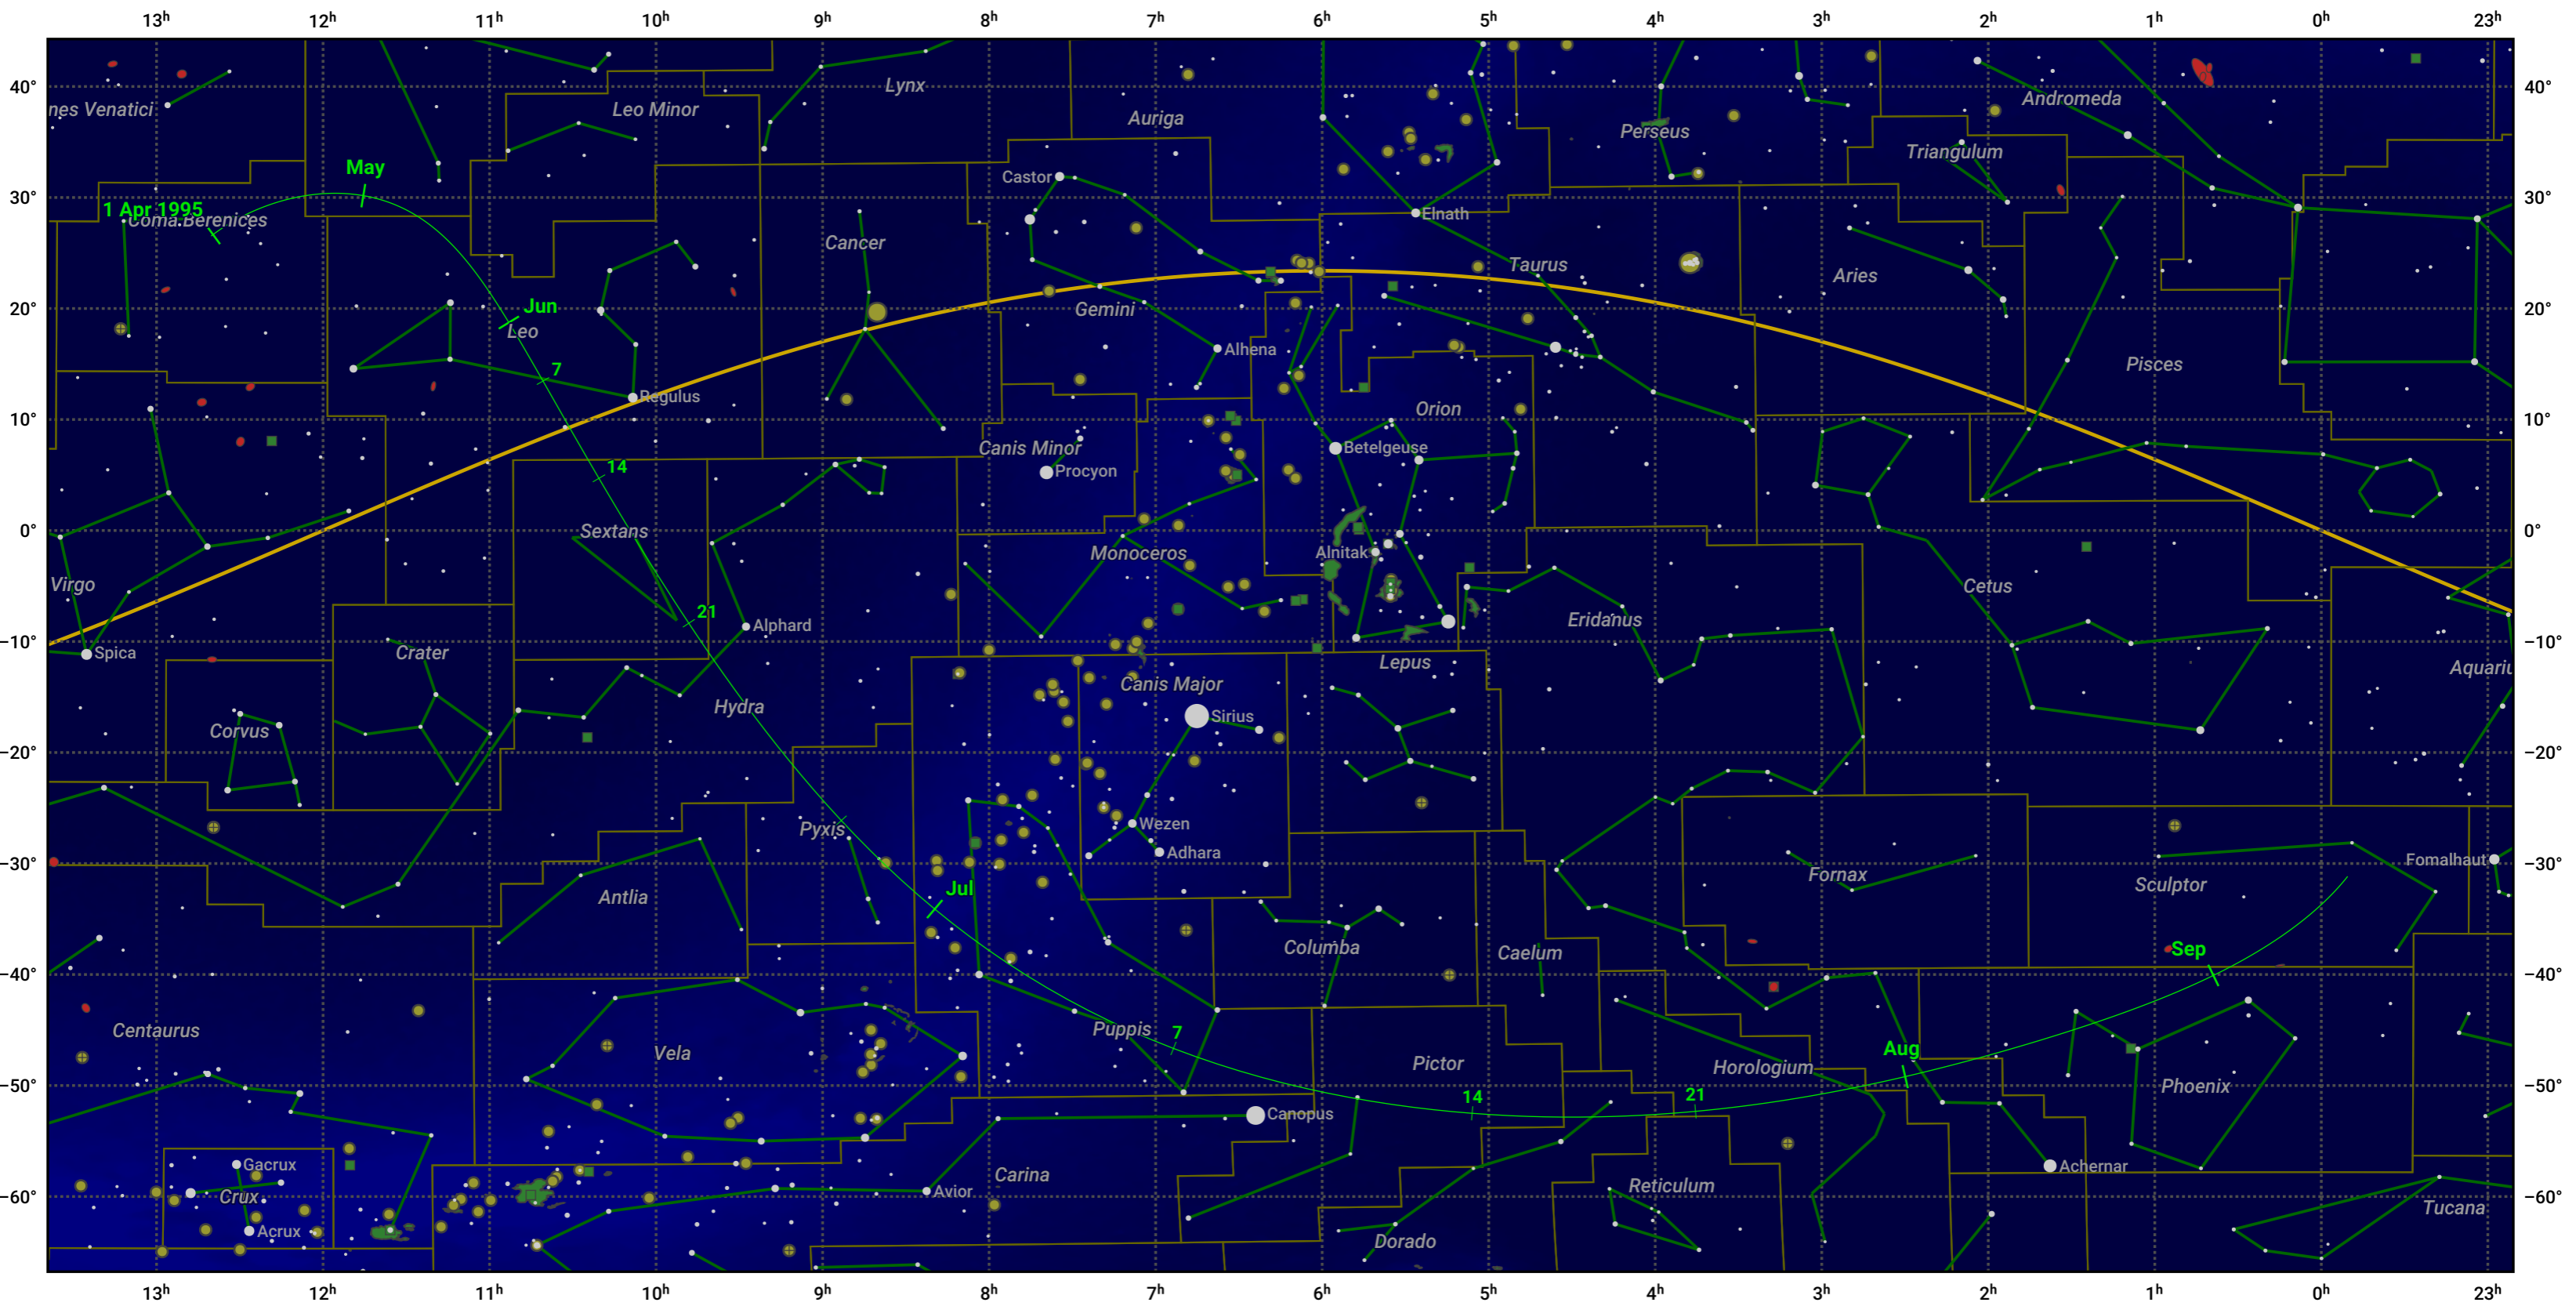

The path of 73P/Schwassmann-Wachmann starting on 31 Mar 1995

© Dominic Ford 2011–2024. Date markers placed at midnight UTC. Downloaded from <https://in-the-sky.org>

Date	Mag
1995 Apr 14	11.8
1995 Apr 27	10.8
1995 May 1	10.5
1995 May 10	9.7
1995 May 22	8.7
1995 Jun 3	7.7
1995 Jun 15	6.7
1995 Jul 1	5.9
1995 Jul 24	7.7
1995 Aug 4	8.7
1995 Aug 15	9.8
1995 Aug 26	10.8
1995 Sep 1	11.3
1995 Sep 7	11.8
1995 Sep 19	12.9