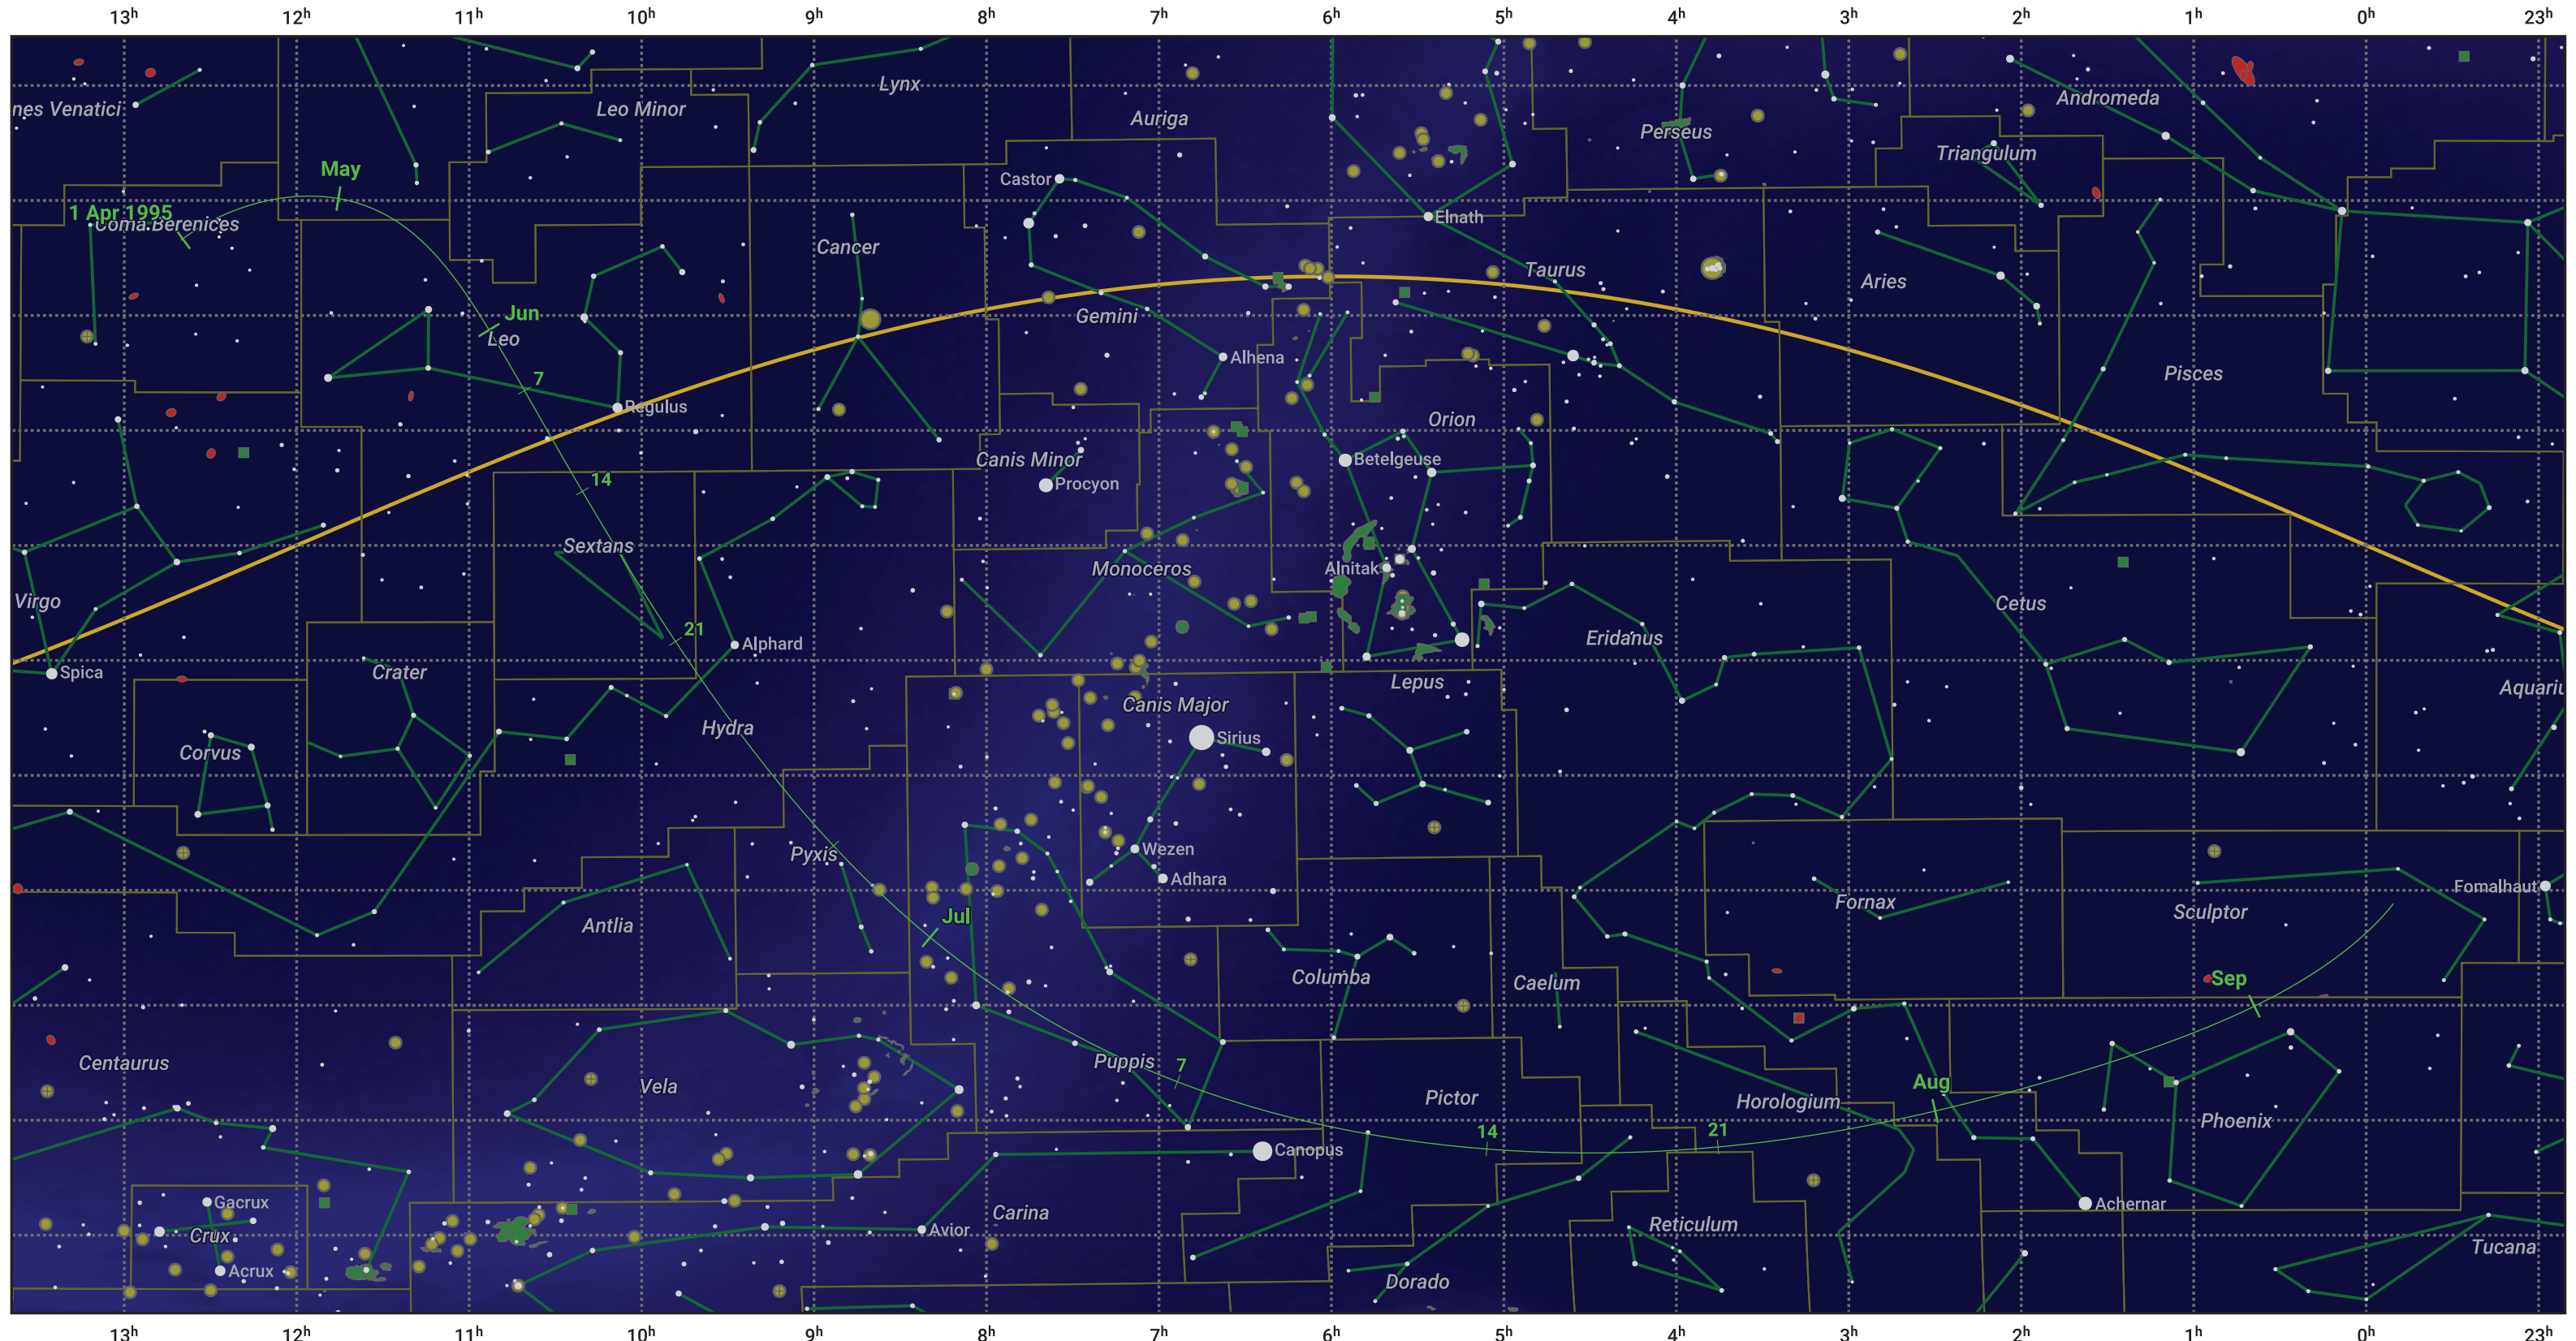

# The path of 73P/Schwassmann-Wachmann starting on 31 Mar 1995

© Dominic Ford 2011–2024. Date markers placed at midnight UTC. Downloaded from <https://in-the-sky.org>

Date	Mag
1995 Apr 14	11.8
1995 Apr 27	10.8
1995 May 1	10.5
1995 May 10	9.7
1995 May 22	8.7
1995 Jun 3	7.7
1995 Jun 15	6.7
1995 Jul 1	5.9
1995 Jul 24	7.7
1995 Aug 4	8.7
1995 Aug 15	9.8
1995 Aug 26	10.8
1995 Sep 1	11.3
1995 Sep 7	11.8
1995 Sep 19	12.9