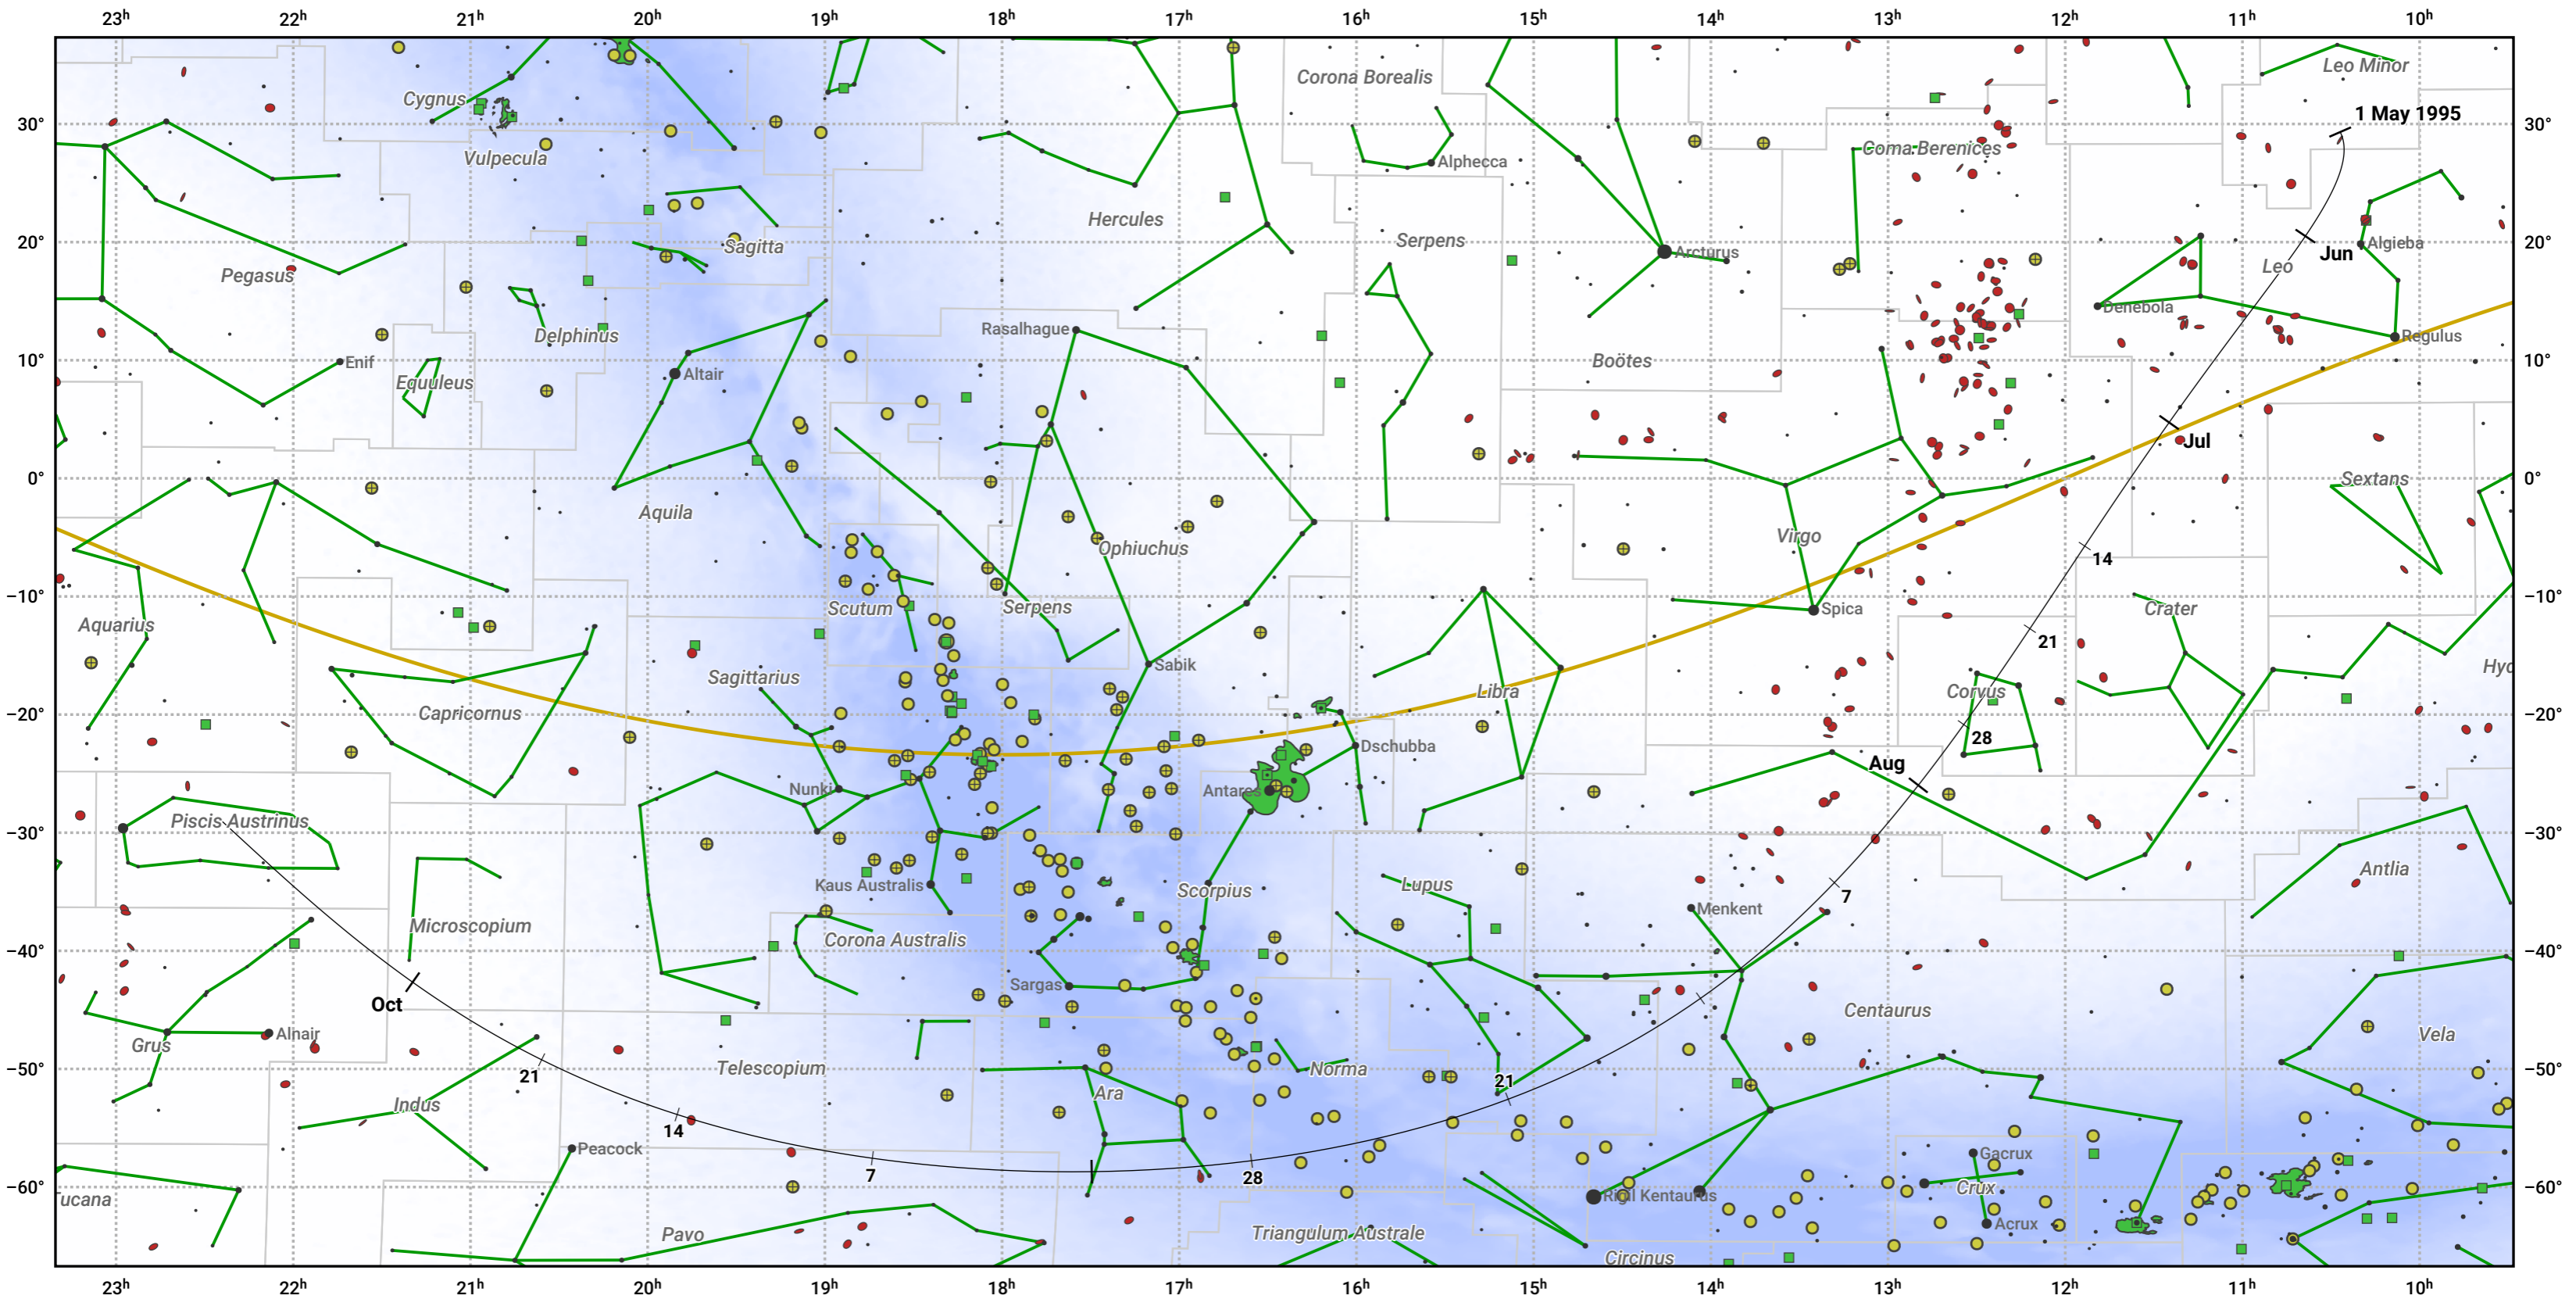

The path of 73P/Schwassmann-Wachmann starting on 1 May 1995

© Dominic Ford 2011–2024. Date markers placed at midnight UTC. Downloaded from <https://in-the-sky.org>

Magnitude scale: · 5.0 · 4.0 · 3.0 · 2.0 · 1.0 · 0.0 ● -1.0

— Ecliptic Plane

● Galaxy ■ Bright nebula ● Open cluster ⊕ Globular cluster

Date	Mag
1995 May 1	13.1
1995 May 19	12.1
1995 Jun 5	11.1
1995 Jun 22	10.0
1995 Jul 1	9.5
1995 Jul 13	9.0
1995 Sep 1	9.9
1995 Sep 2	10.0
1995 Sep 14	11.1
1995 Sep 25	12.1
1995 Oct 6	13.1
1995 Oct 18	14.1