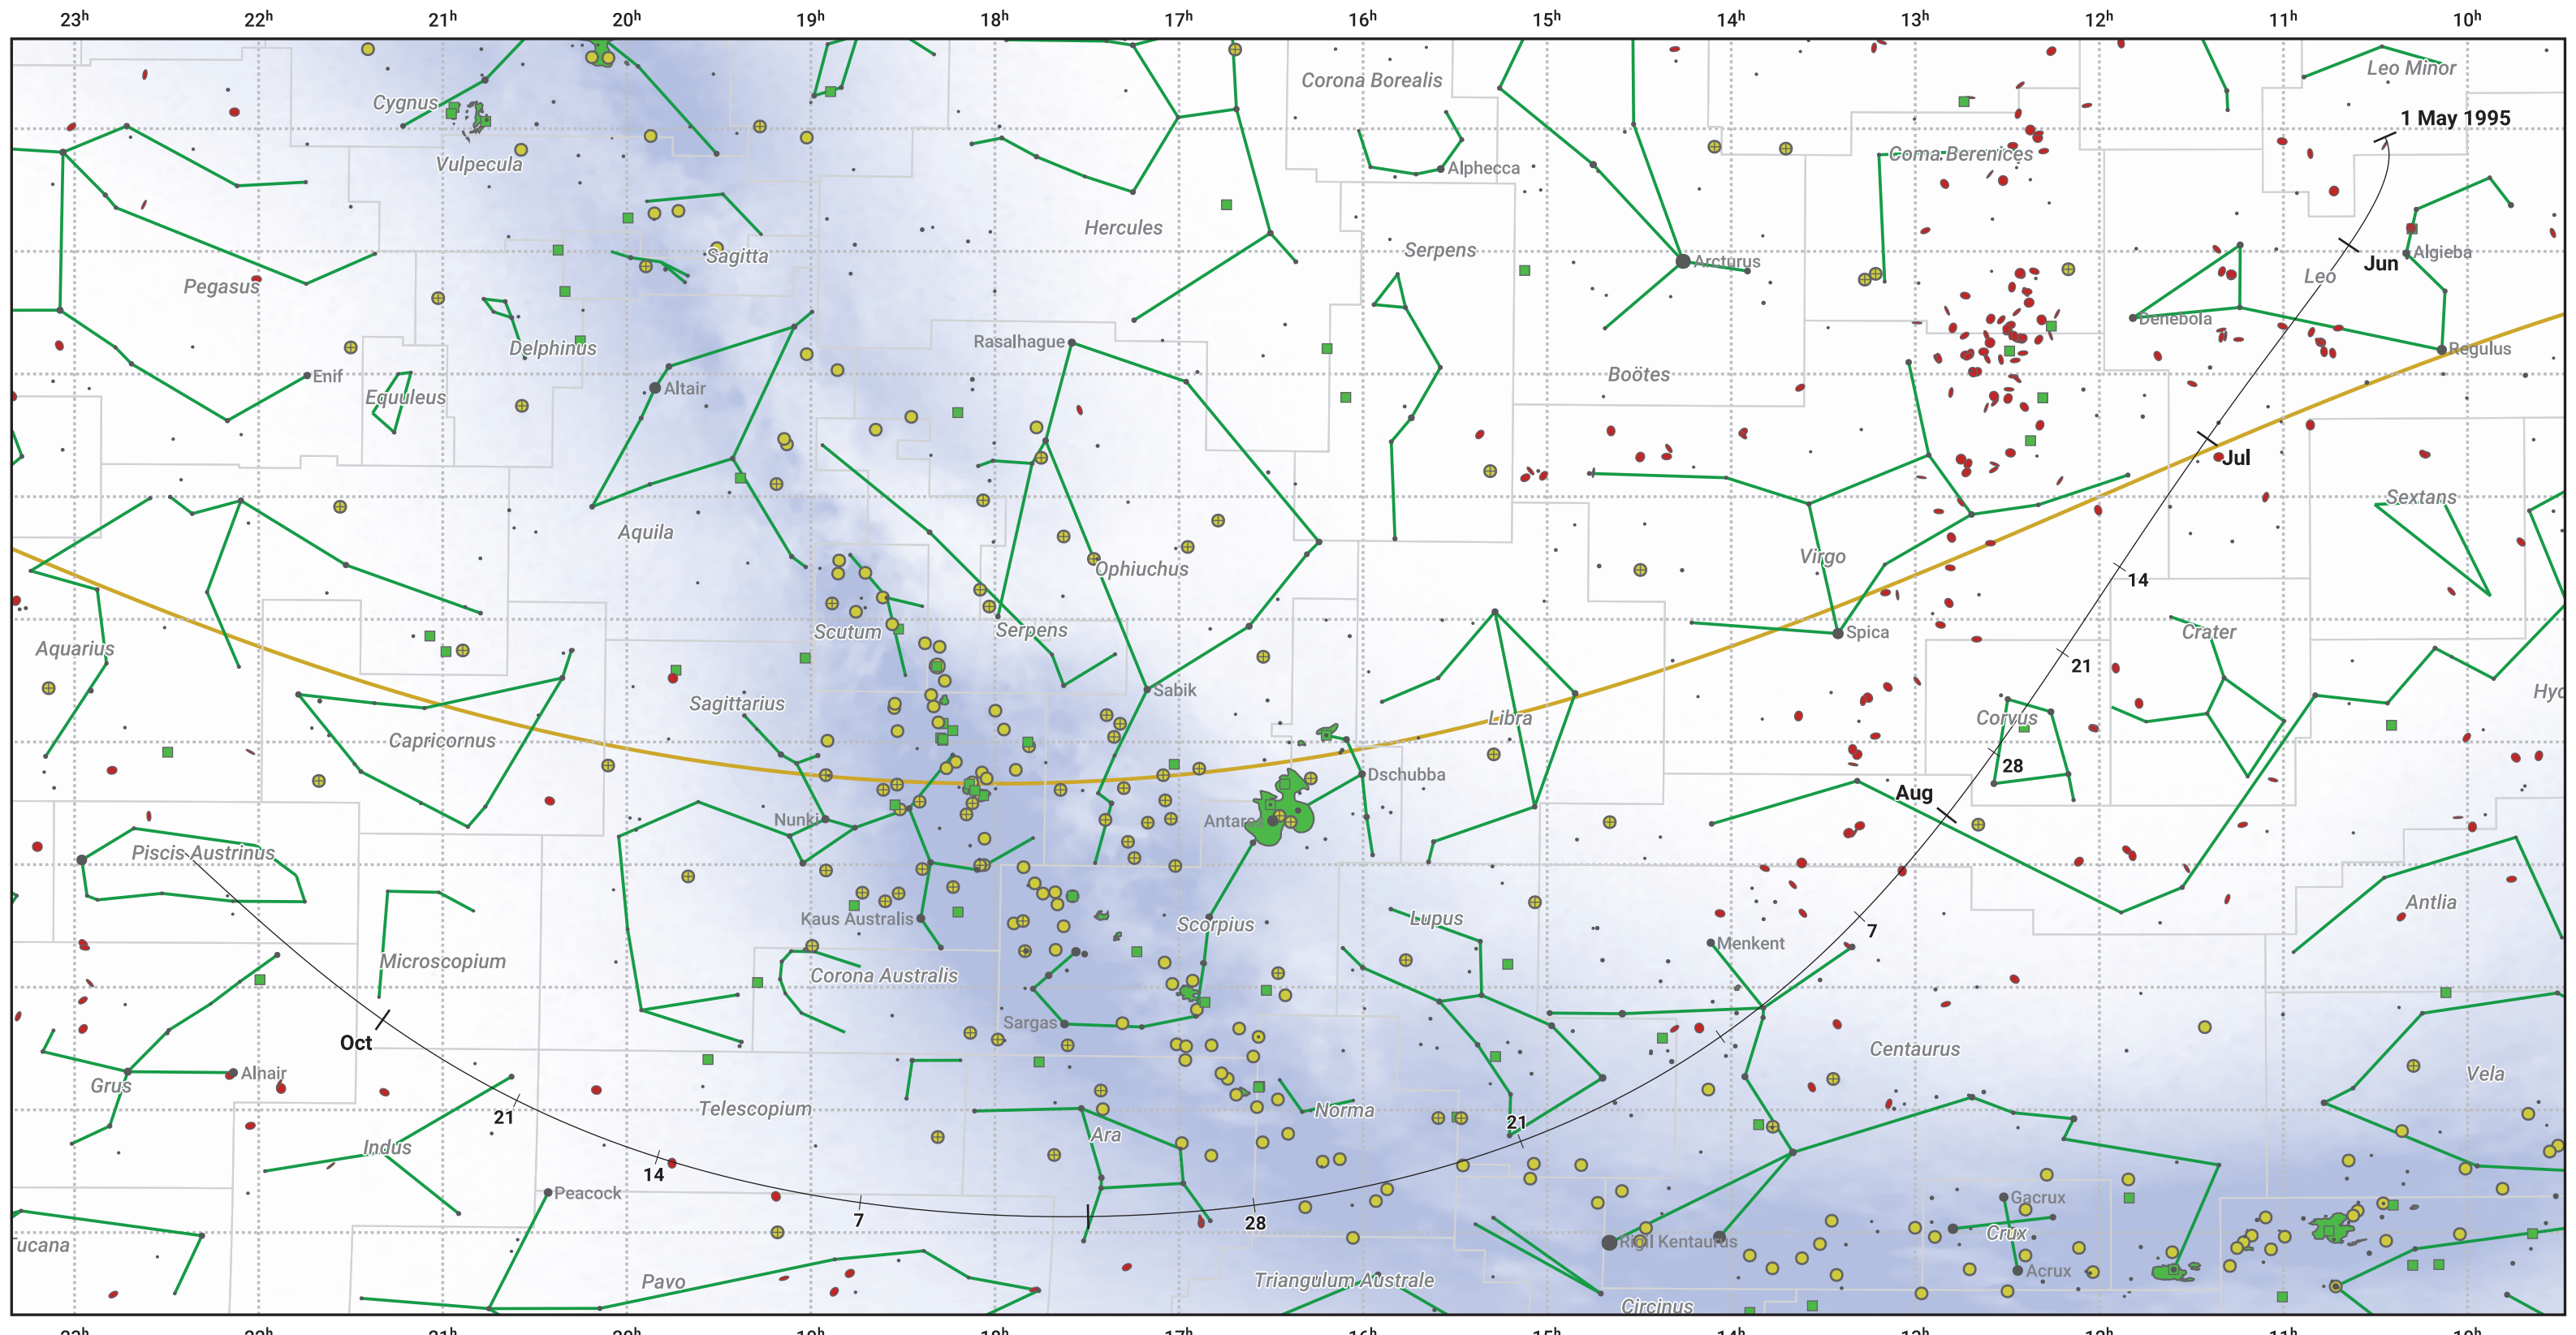

# The path of 73P/Schwassmann-Wachmann starting on 1 May 1995

© Dominic Ford 2011–2024. Date markers placed at midnight UTC. Downloaded from <https://in-the-sky.org>

Magnitude scale:  $\bullet$  -5.0  $\bullet$  -4.0  $\bullet$  -3.0  $\bullet$  -2.0  $\bullet$  -1.0  $\bullet$  0.0  $\bullet$  -1.0

— Ecliptic Plane

● Galaxy   
 ■ Bright nebula   
 ● Open cluster   
 ⊕ Globular cluster

Date	Mag
1995 May 1	13.1
1995 May 19	12.1
1995 Jun 5	11.1
1995 Jun 22	10.0
1995 Jul 1	9.5
1995 Jul 13	9.0
1995 Sep 1	9.9
1995 Sep 2	10.0
1995 Sep 14	11.1
1995 Sep 25	12.1
1995 Oct 6	13.1
1995 Oct 18	14.1