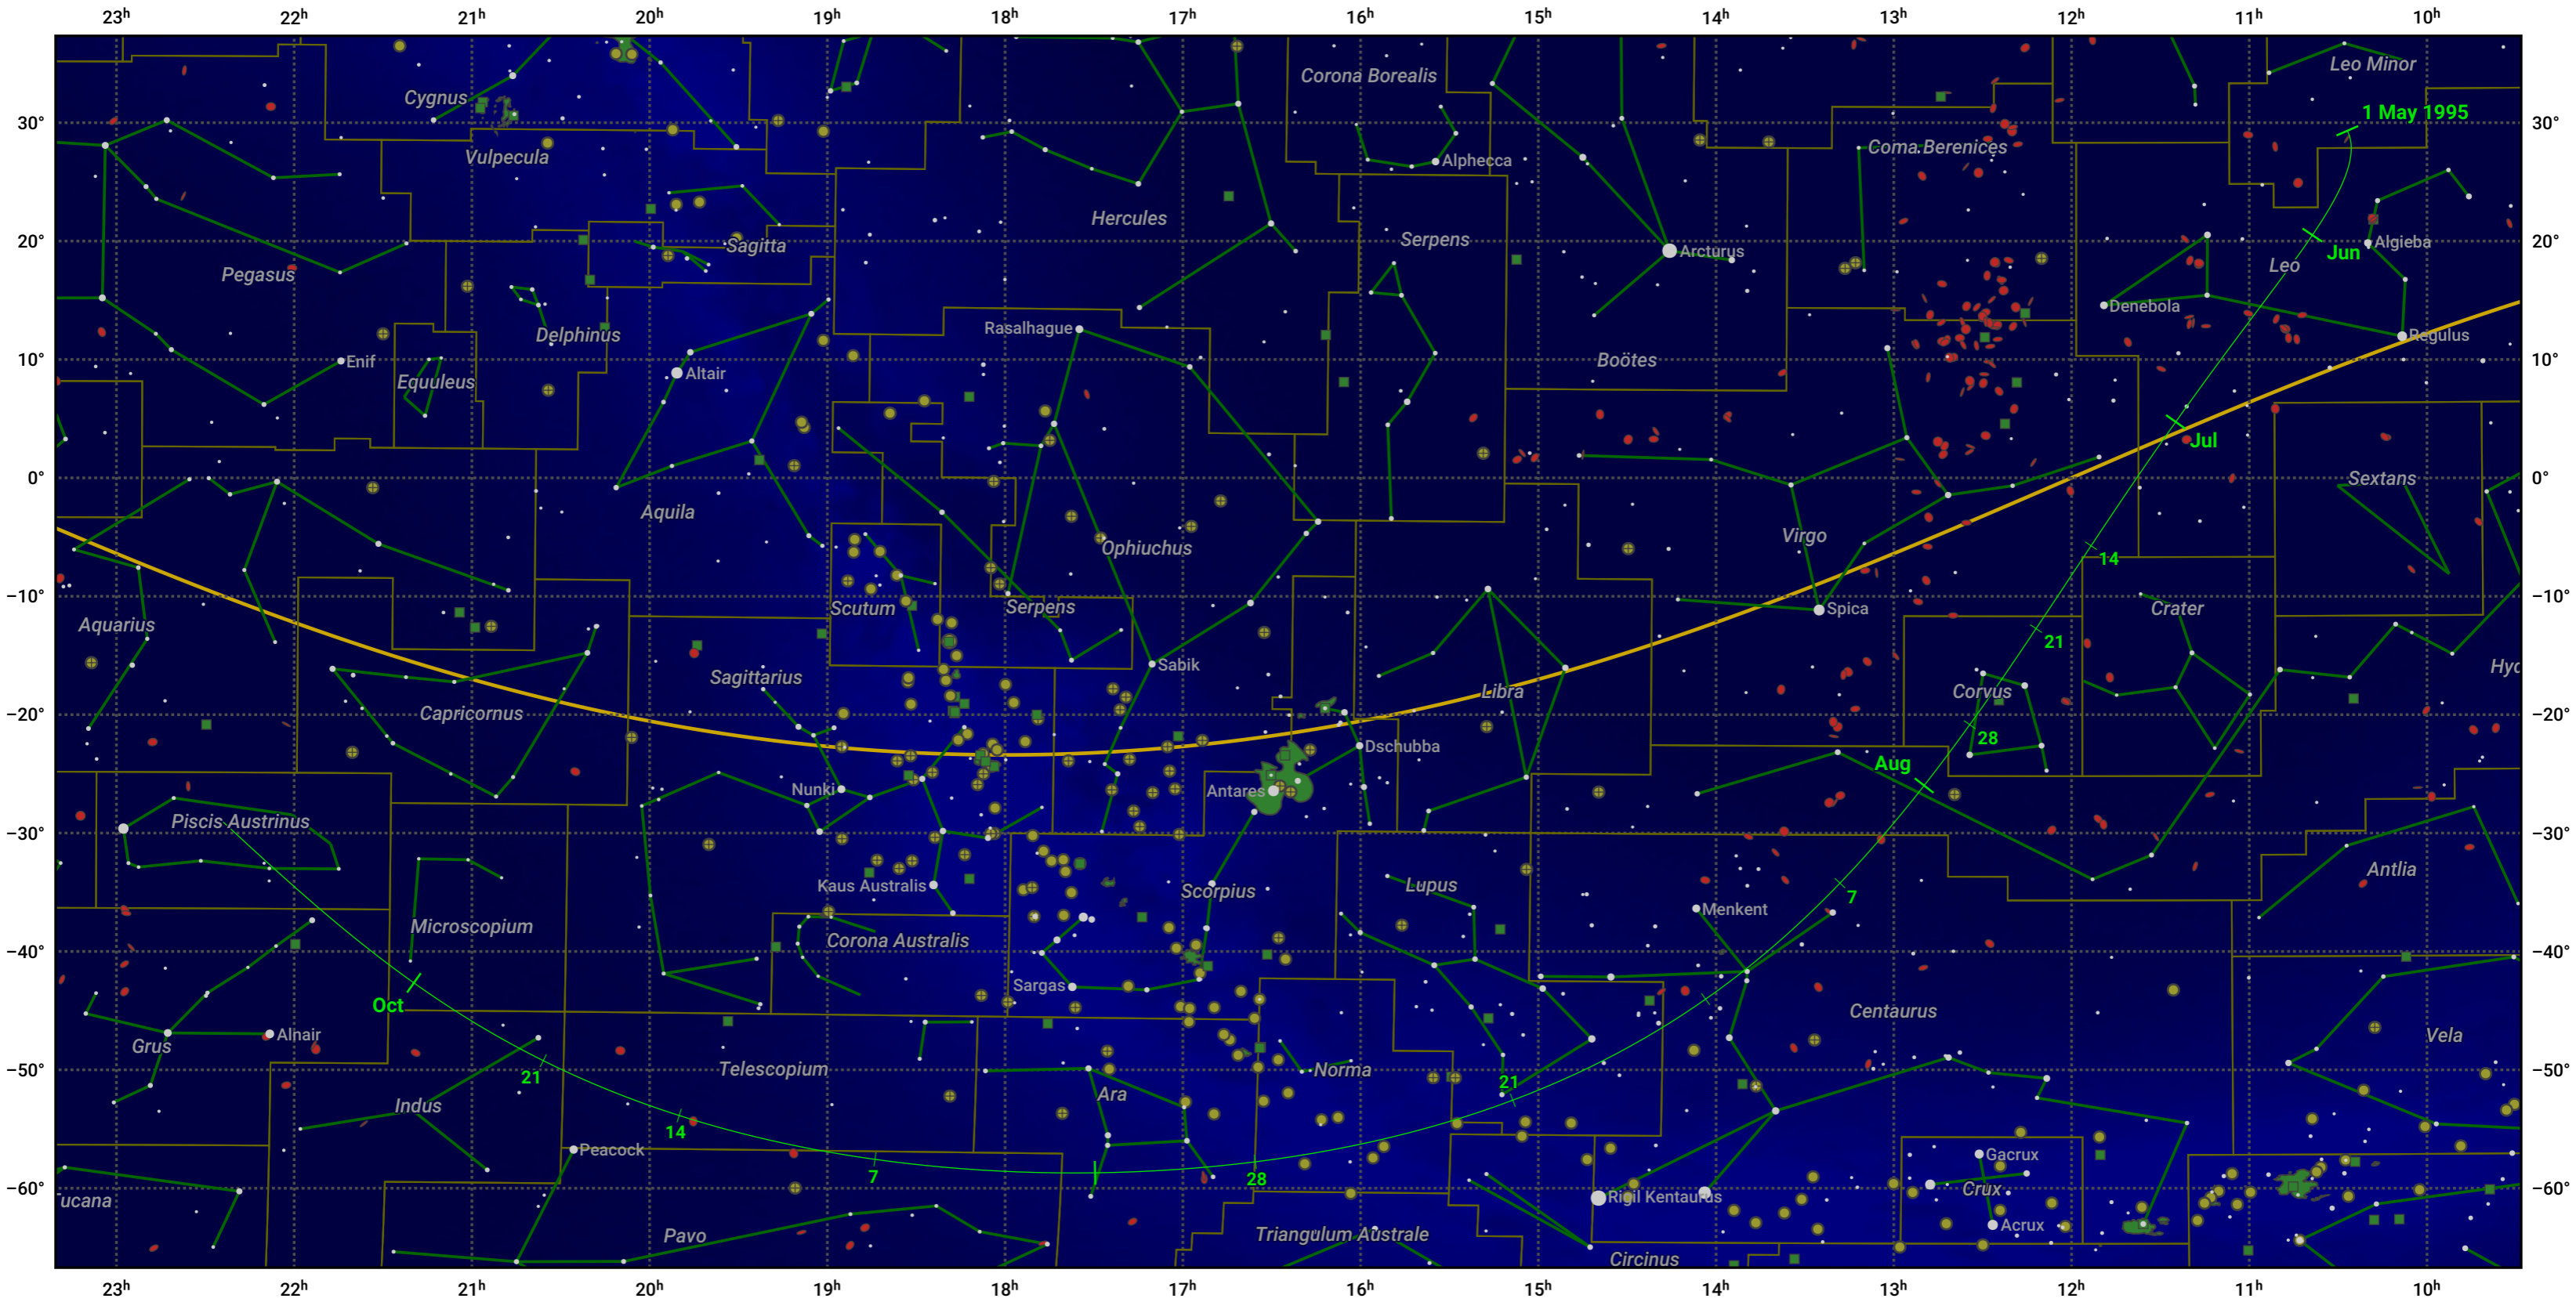

# The path of 73P/Schwassmann-Wachmann starting on 1 May 1995

© Dominic Ford 2011–2024. Date markers placed at midnight UTC. Downloaded from <https://in-the-sky.org>

Magnitude scale:  -5.0  -4.0  -3.0  -2.0  -1.0  0.0  -1.0

Ecliptic Plane

Galaxy  Bright nebula  Open cluster  Globular cluster

Date	Mag
1995 May 1	13.1
1995 May 19	12.1
1995 Jun 5	11.1
1995 Jun 22	10.0
1995 Jul 1	9.5
1995 Jul 13	9.0
1995 Sep 1	9.9
1995 Sep 2	10.0
1995 Sep 14	11.1
1995 Sep 25	12.1
1995 Oct 6	13.1
1995 Oct 18	14.1