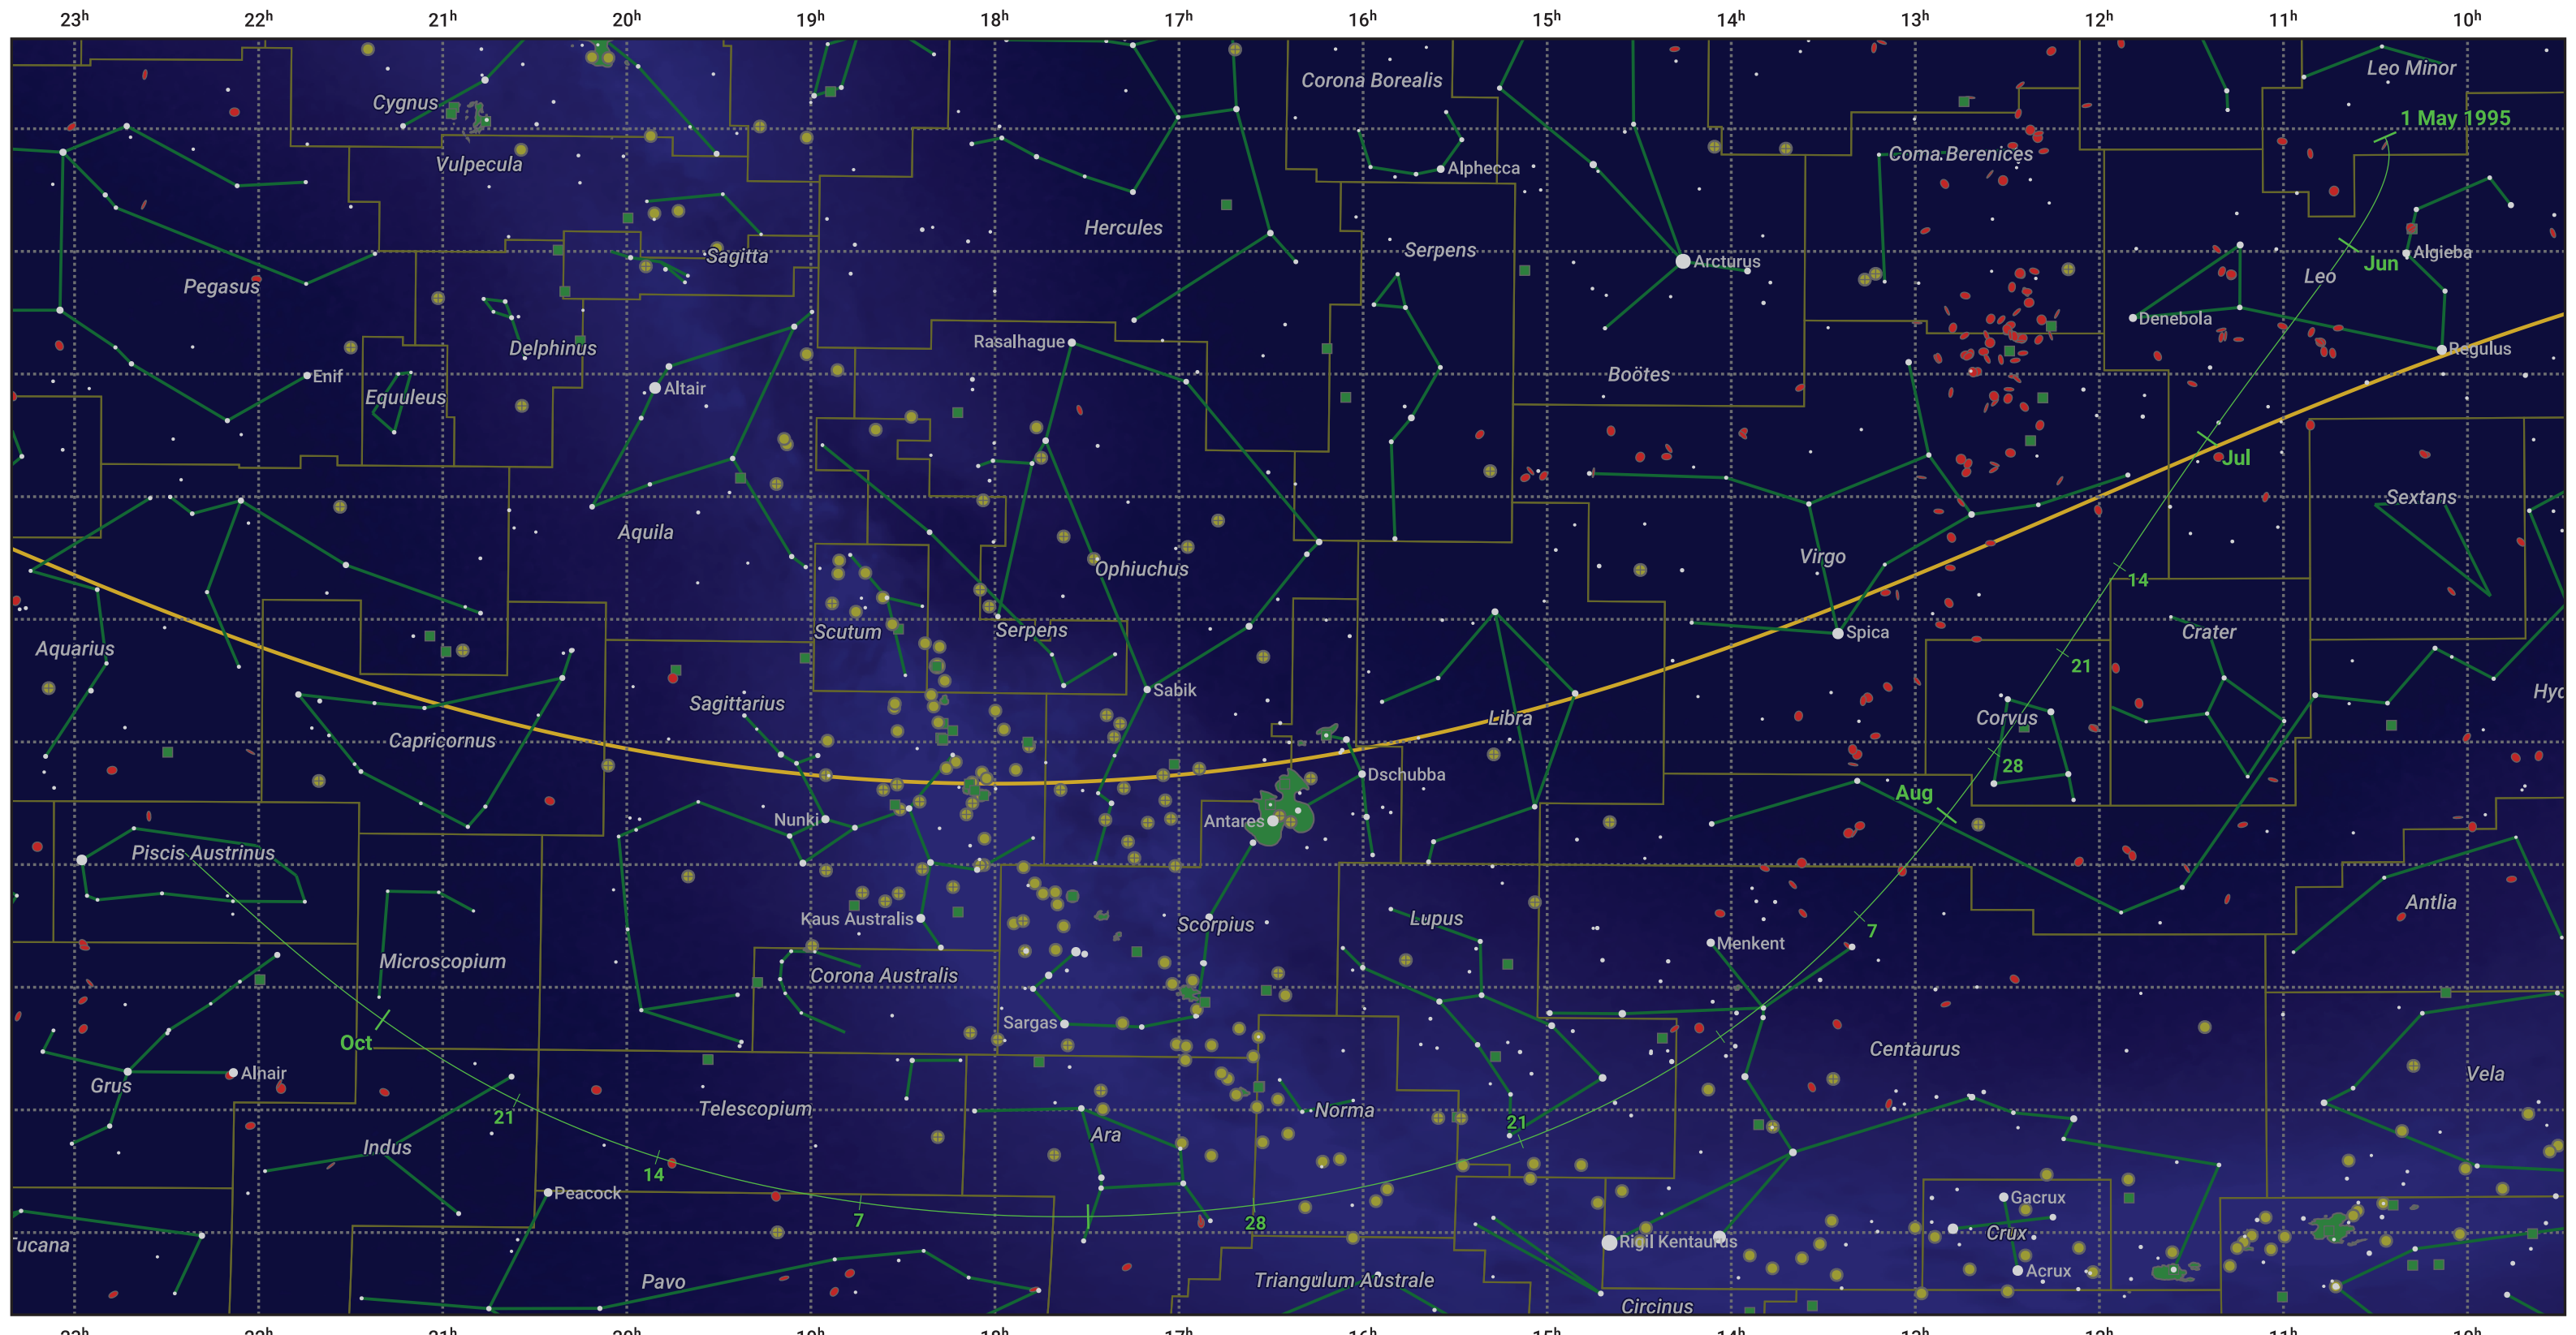

The path of 73P/Schwassmann-Wachmann starting on 1 May 1995

© Dominic Ford 2011–2024. Date markers placed at midnight UTC. Downloaded from <https://in-the-sky.org>

Date	Mag
1995 May 1	13.1
1995 May 19	12.1
1995 Jun 5	11.1
1995 Jun 22	10.0
1995 Jul 1	9.5
1995 Jul 13	9.0
1995 Sep 1	9.9
1995 Sep 2	10.0
1995 Sep 14	11.1
1995 Sep 25	12.1
1995 Oct 6	13.1
1995 Oct 18	14.1