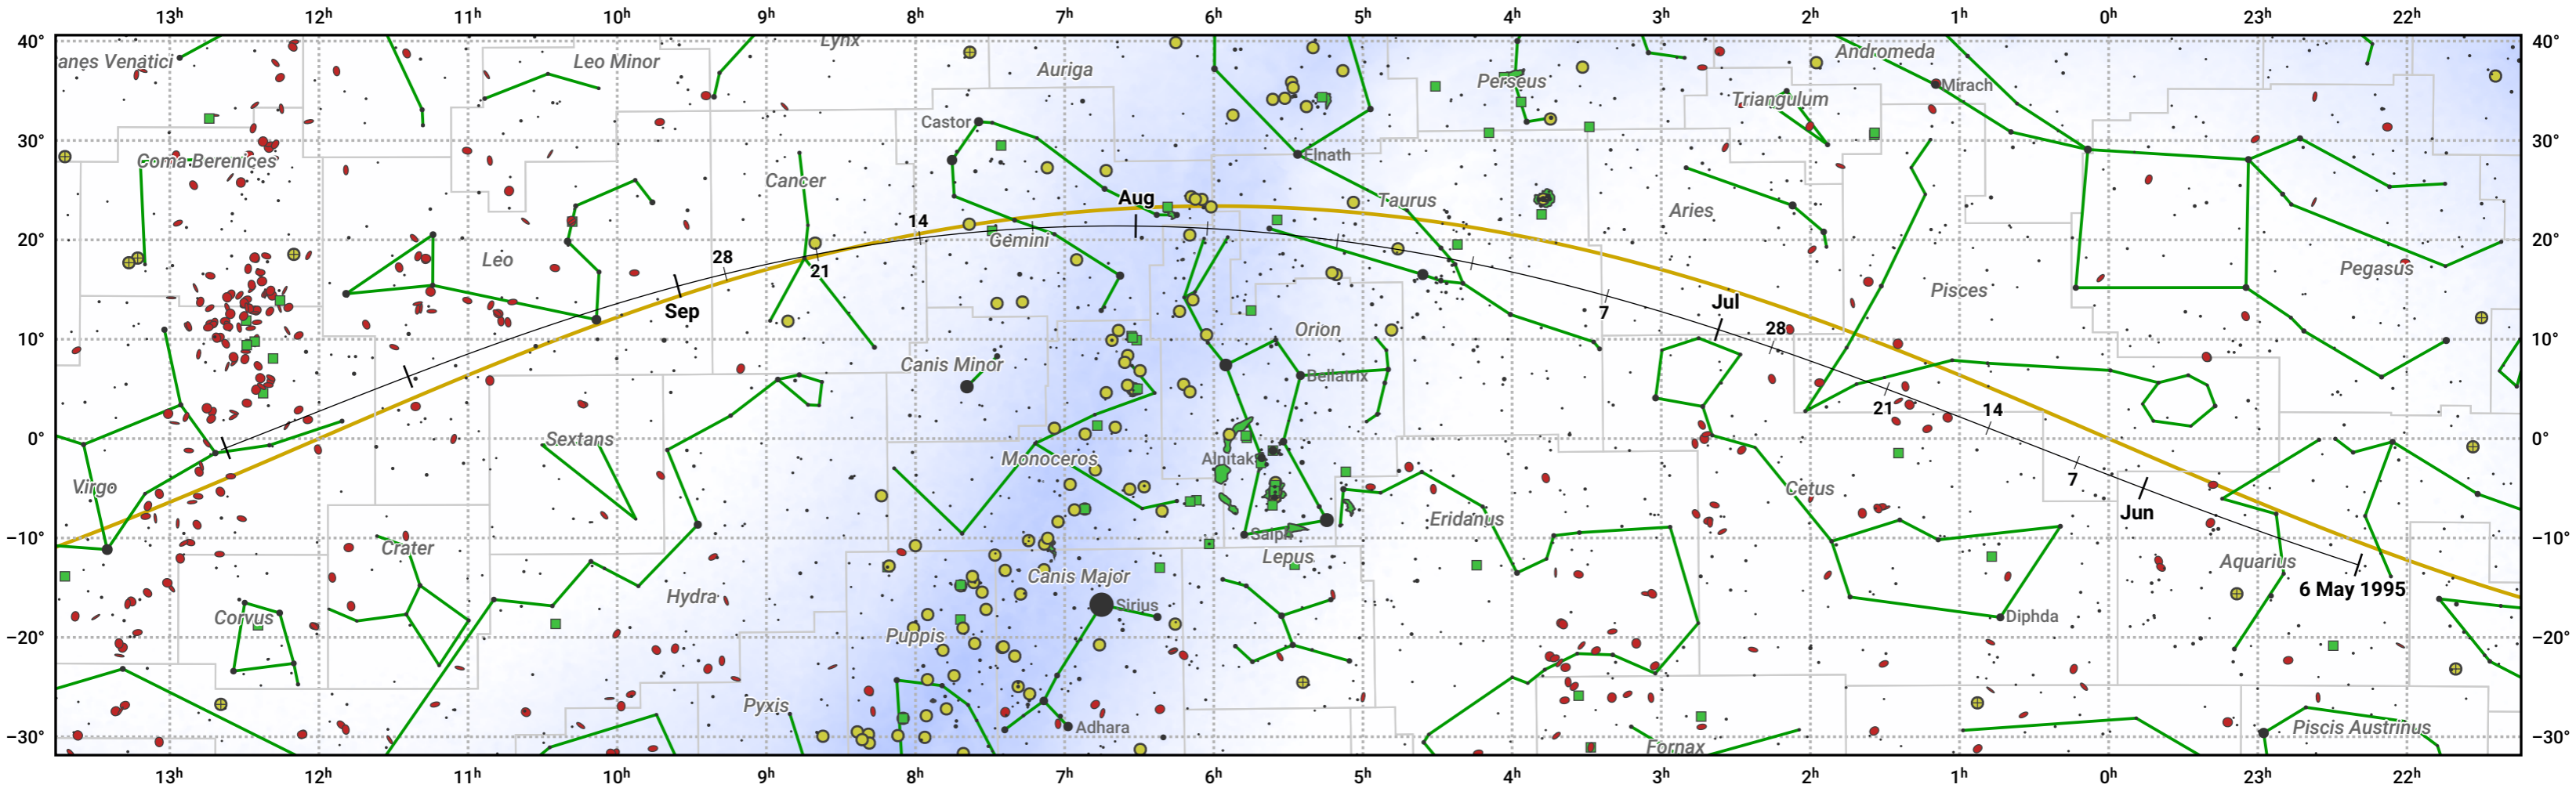

The path of 45P/Honda-Mrkos-Pajdusakova starting on 6 May 1995

© Dominic Ford 2011–2024. Date markers placed at midnight UTC. Downloaded from <https://in-the-sky.org>

Magnitude scale: • 6.0 • 5.0 • 4.0 • 3.0 • 2.0 • 1.0 • 0.0 • -1.0 • -2.0

— Ecliptic Plane

● Galaxy ■ Bright nebula ● Open cluster ⊕ Globular cluster

Date	Mag
1995 May 20	14.4
1995 Jun 1	13.4
1995 Jun 12	12.4
1995 Jun 23	11.3
1995 Jul 1	10.6
1995 Jul 4	10.3
1995 Jul 16	9.3
1995 Aug 30	10.3
1995 Sep 1	10.5
1995 Sep 8	11.3
1995 Sep 18	12.4
1995 Sep 29	13.5
1995 Oct 12	14.5
1995 Oct 28	15.5
1995 Nov 1	15.7