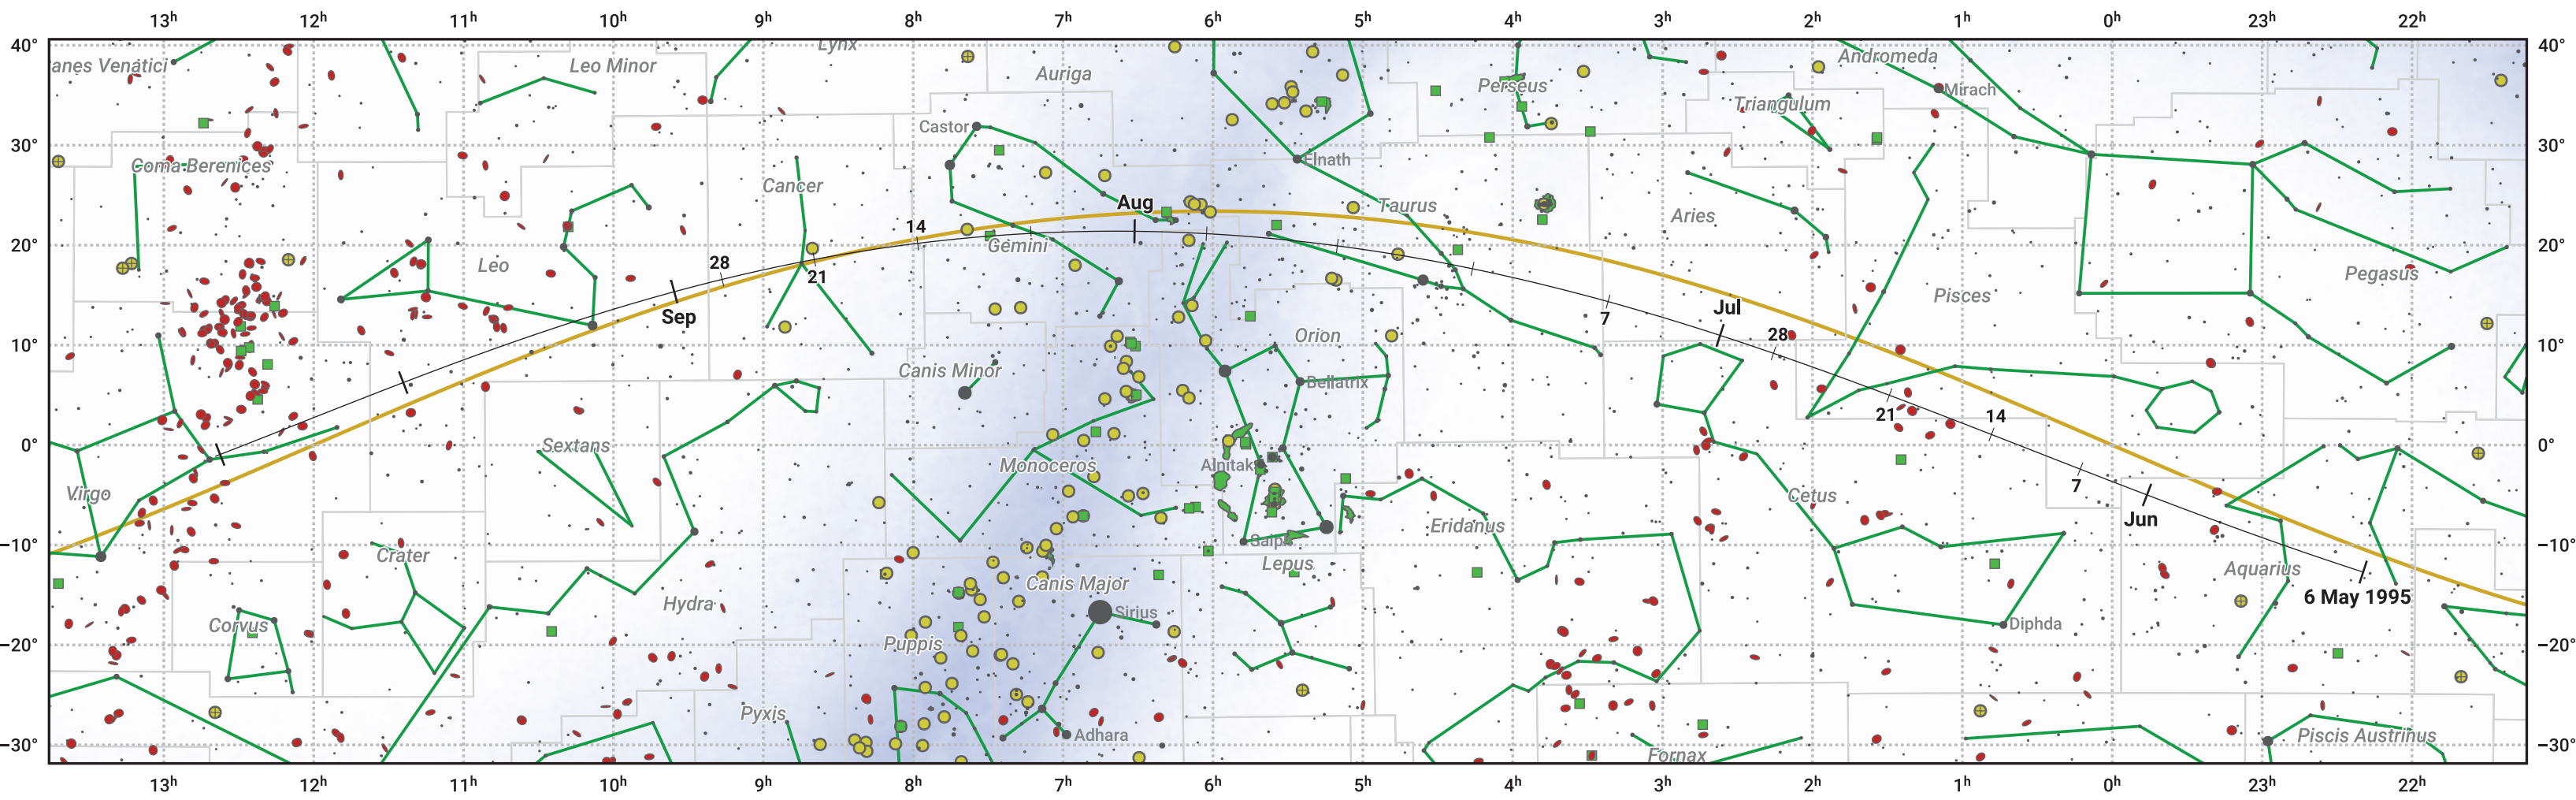

The path of 45P/Honda-Mrkos-Pajdusakova starting on 6 May 1995

© Dominic Ford 2011–2024. Date markers placed at midnight UTC. Downloaded from <https://in-the-sky.org>

Magnitude scale: 6.0 5.0 4.0 3.0 2.0 1.0 0.0 -1.0 -2.0

Ecliptic Plane

Galaxy Bright nebula Open cluster + Globular cluster

Date	Mag
1995 May 20	14.4
1995 Jun 1	13.4
1995 Jun 12	12.4
1995 Jun 23	11.3
1995 Jul 1	10.6
1995 Jul 4	10.3
1995 Jul 16	9.3
1995 Aug 30	10.3
1995 Sep 1	10.5
1995 Sep 8	11.3
1995 Sep 18	12.4
1995 Sep 29	13.5
1995 Oct 12	14.5
1995 Oct 28	15.5
1995 Nov 1	15.7