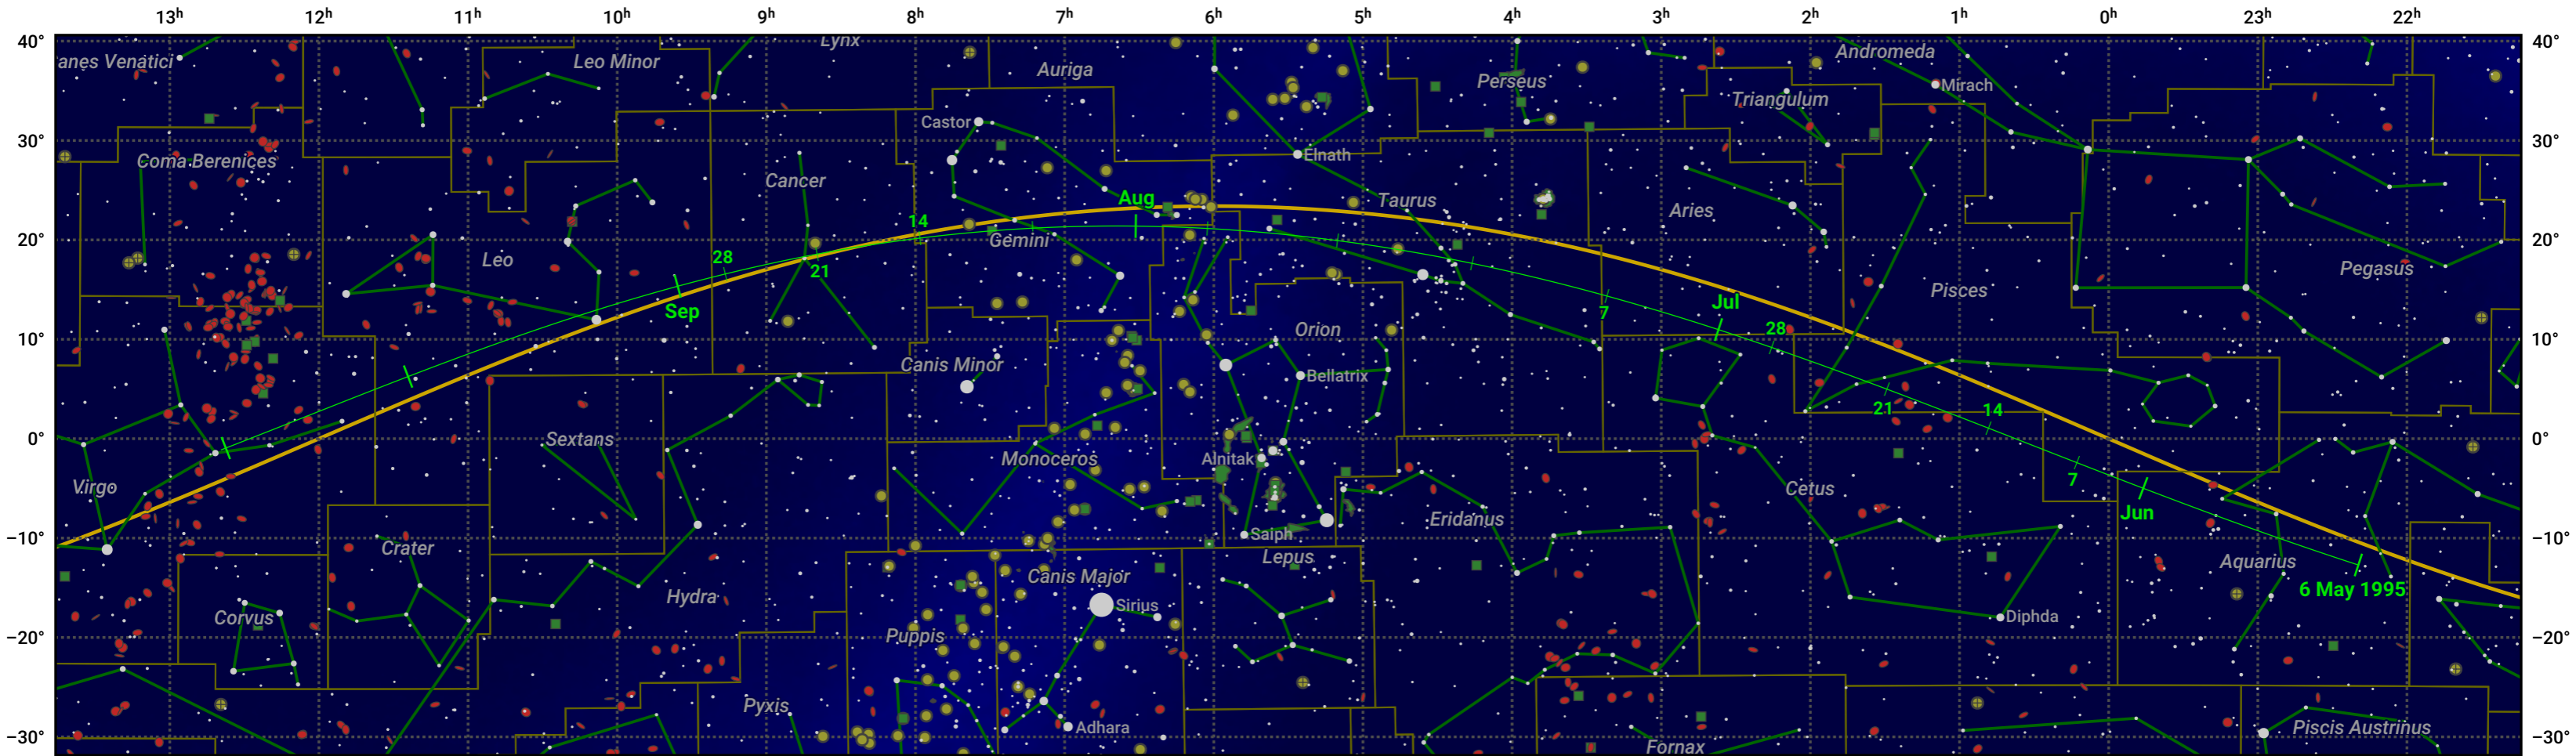

The path of 45P/Honda-Mrkos-Pajdusakova starting on 6 May 1995

© Dominic Ford 2011–2024. Date markers placed at midnight UTC. Downloaded from <https://in-the-sky.org>

Magnitude scale: ● 6.0 ● 5.0 ● 4.0 ● 3.0 ● 2.0 ● 1.0 ● 0.0 ● -1.0 ● -2.0

— Ecliptic Plane

- Galaxy
- Bright nebula
- Open cluster
- ⊕ Globular cluster

Date	Mag
1995 May 20	14.4
1995 Jun 1	13.4
1995 Jun 12	12.4
1995 Jun 23	11.3
1995 Jul 1	10.6
1995 Jul 4	10.3
1995 Jul 16	9.3
1995 Aug 30	10.3
1995 Sep 1	10.5
1995 Sep 8	11.3
1995 Sep 18	12.4
1995 Sep 29	13.5
1995 Oct 12	14.5
1995 Oct 28	15.5
1995 Nov 1	15.7