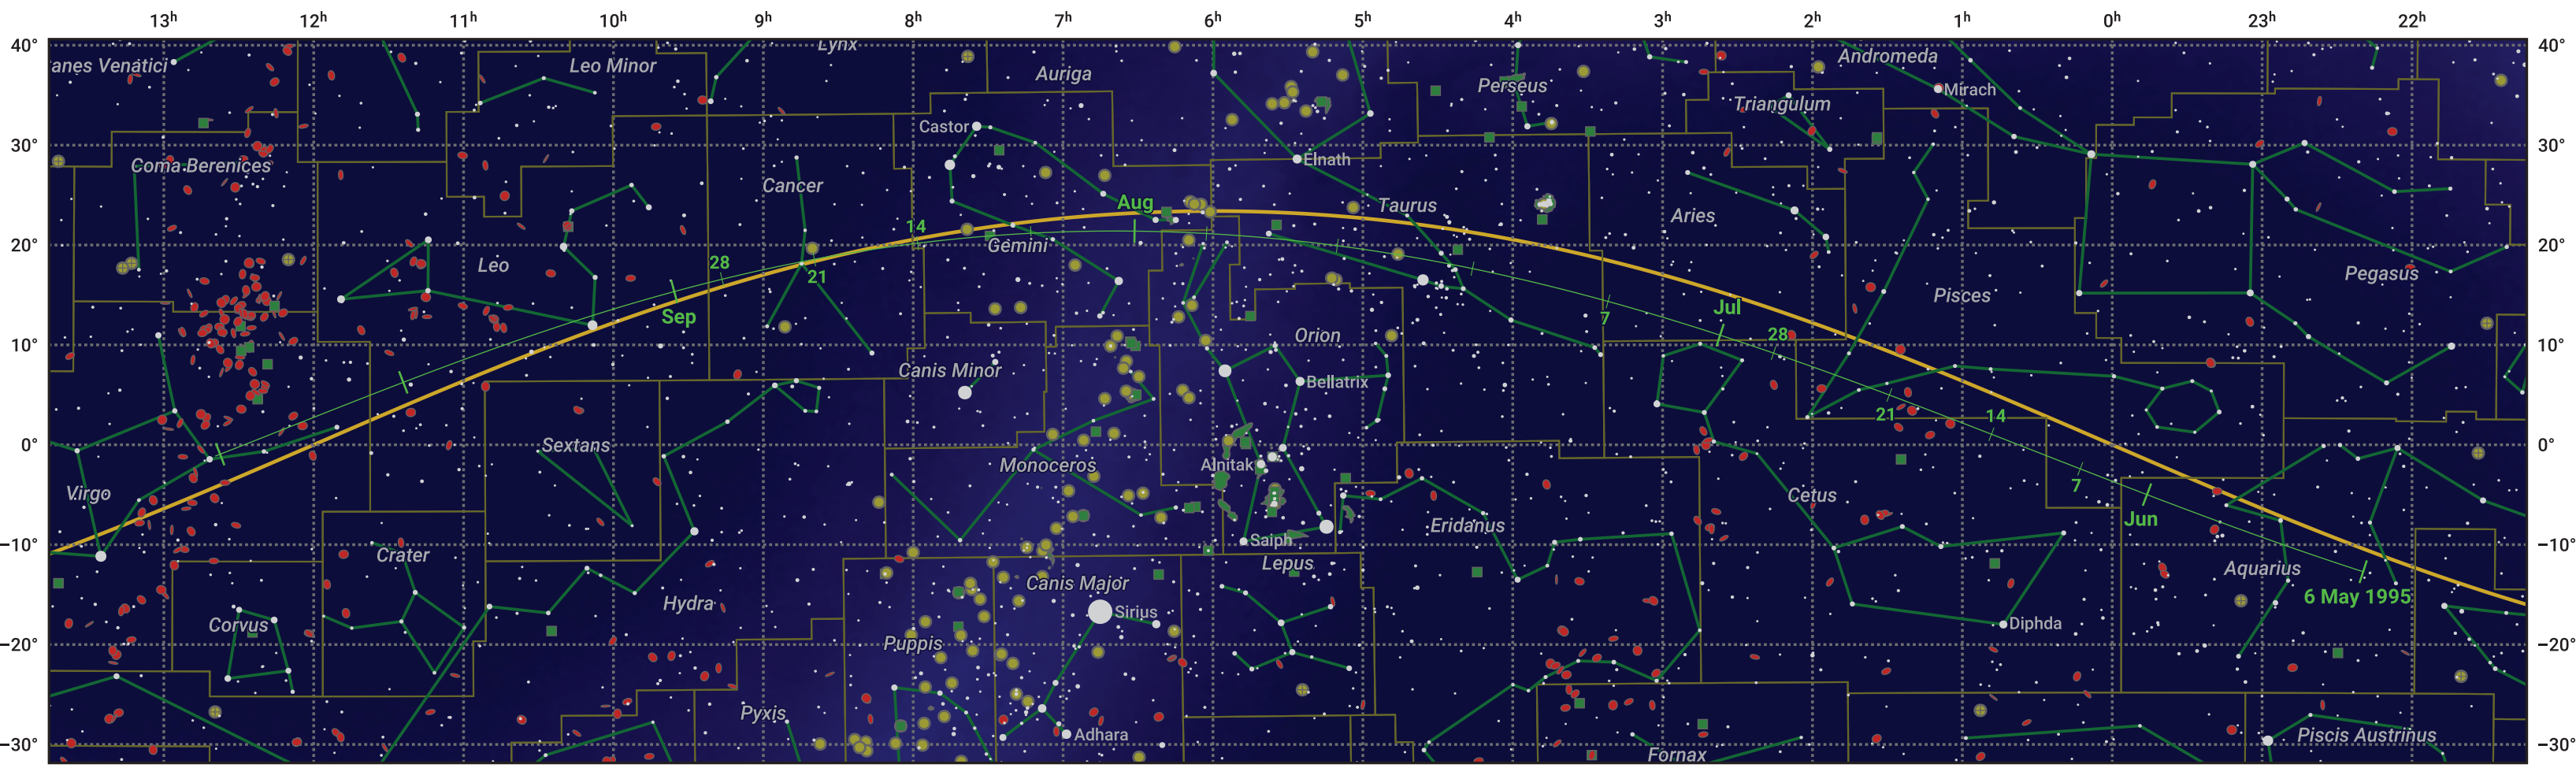

# The path of 45P/Honda-Mrkos-Pajdusakova starting on 6 May 1995

© Dominic Ford 2011–2024. Date markers placed at midnight UTC. Downloaded from <https://in-the-sky.org>

Magnitude scale:  -6.0  -5.0  -4.0  -3.0  -2.0  -1.0  -2.0

Ecliptic Plane

Galaxy  Bright nebula  Open cluster + Globular cluster

Date	Mag
1995 May 20	14.4
1995 Jun 1	13.4
1995 Jun 12	12.4
1995 Jun 23	11.3
1995 Jul 1	10.6
1995 Jul 4	10.3
1995 Jul 16	9.3
1995 Aug 30	10.3
1995 Sep 1	10.5
1995 Sep 8	11.3
1995 Sep 18	12.4
1995 Sep 29	13.5
1995 Oct 12	14.5
1995 Oct 28	15.5
1995 Nov 1	15.7