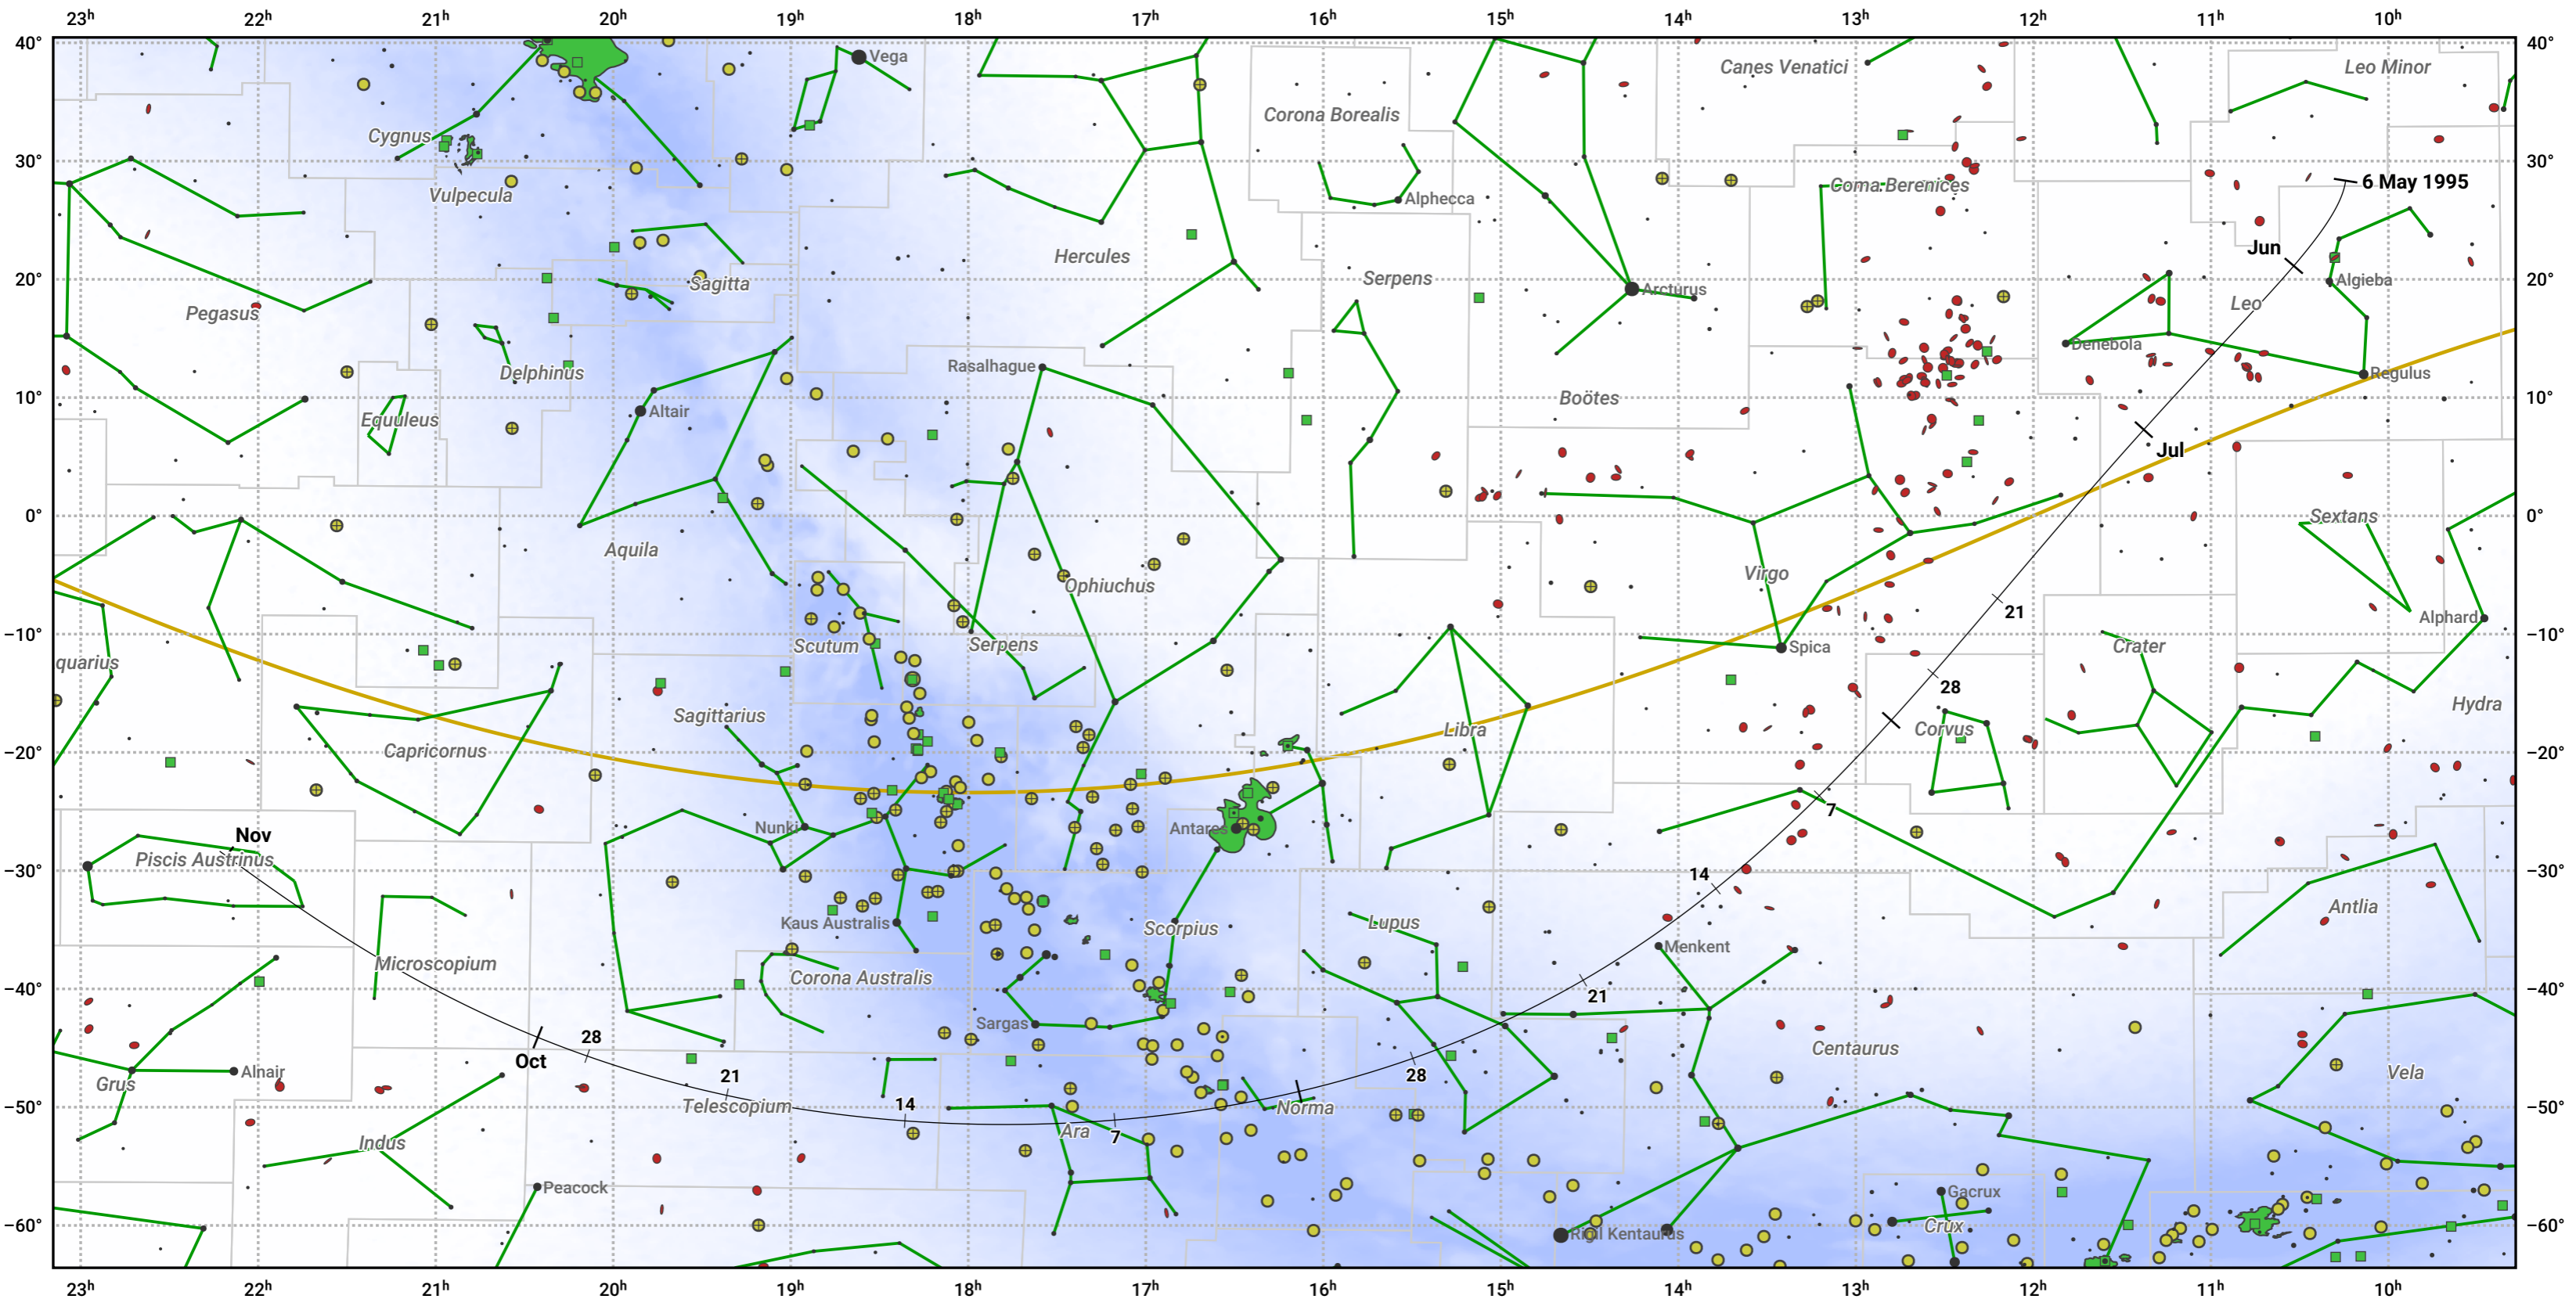

The path of 73P/Schwassmann-Wachmann starting on 6 May 1995

© Dominic Ford 2011–2024. Date markers placed at midnight UTC. Downloaded from <https://in-the-sky.org>

Magnitude scale: · 5.0 · 4.0 · 3.0 · 2.0 · 1.0 ● 0.0 ● -1.0

— Ecliptic Plane

● Galaxy ■ Bright nebula ● Open cluster ⊕ Globular cluster

Date	Mag
1995 May 25	12.4
1995 Jun 11	11.4
1995 Jun 28	10.3
1995 Jul 1	10.2
1995 Jul 20	9.3
1995 Sep 1	10.0
1995 Sep 7	10.4
1995 Sep 20	11.4
1995 Oct 2	12.5
1995 Oct 14	13.5
1995 Oct 27	14.6
1995 Nov 1	15.0