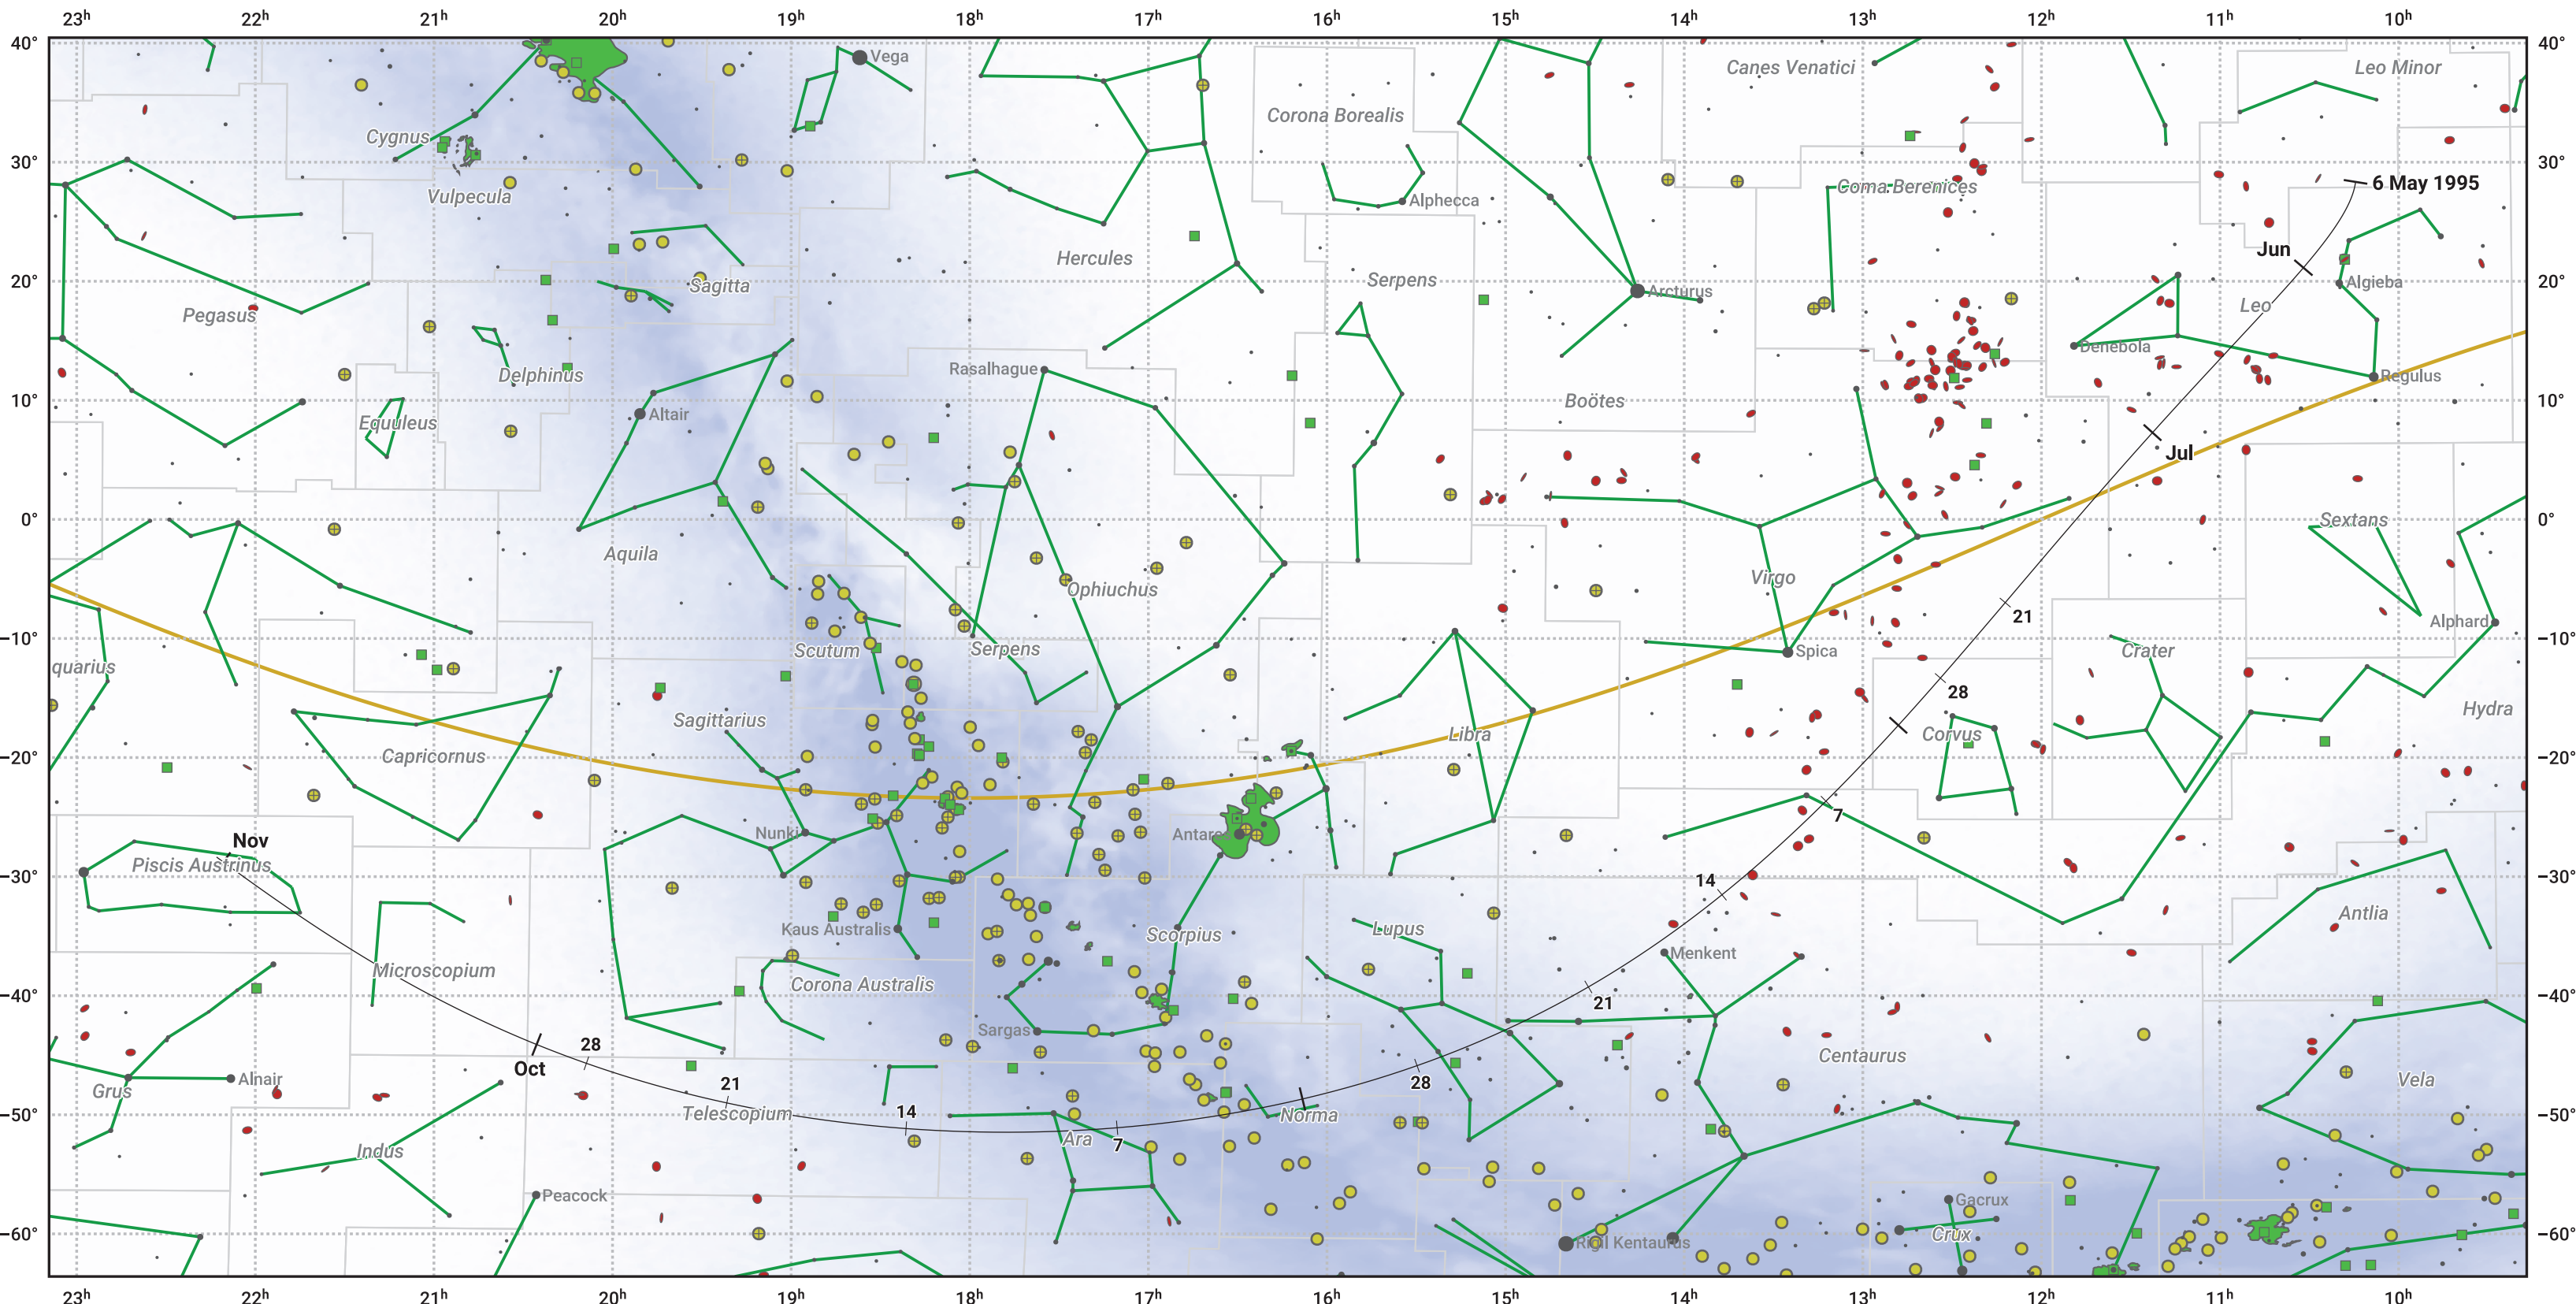

# The path of 73P/Schwassmann-Wachmann starting on 6 May 1995

© Dominic Ford 2011–2024. Date markers placed at midnight UTC. Downloaded from <https://in-the-sky.org>

Magnitude scale: • 5.0 • 4.0 • 3.0 • 2.0 • 1.0 • 0.0 • -1.0

— Ecliptic Plane

● Galaxy   
 ■ Bright nebula   
 ● Open cluster   
 ⊕ Globular cluster

Date	Mag
1995 May 25	12.4
1995 Jun 11	11.4
1995 Jun 28	10.3
1995 Jul 1	10.2
1995 Jul 20	9.3
1995 Sep 1	10.0
1995 Sep 7	10.4
1995 Sep 20	11.4
1995 Oct 2	12.5
1995 Oct 14	13.5
1995 Oct 27	14.6
1995 Nov 1	15.0