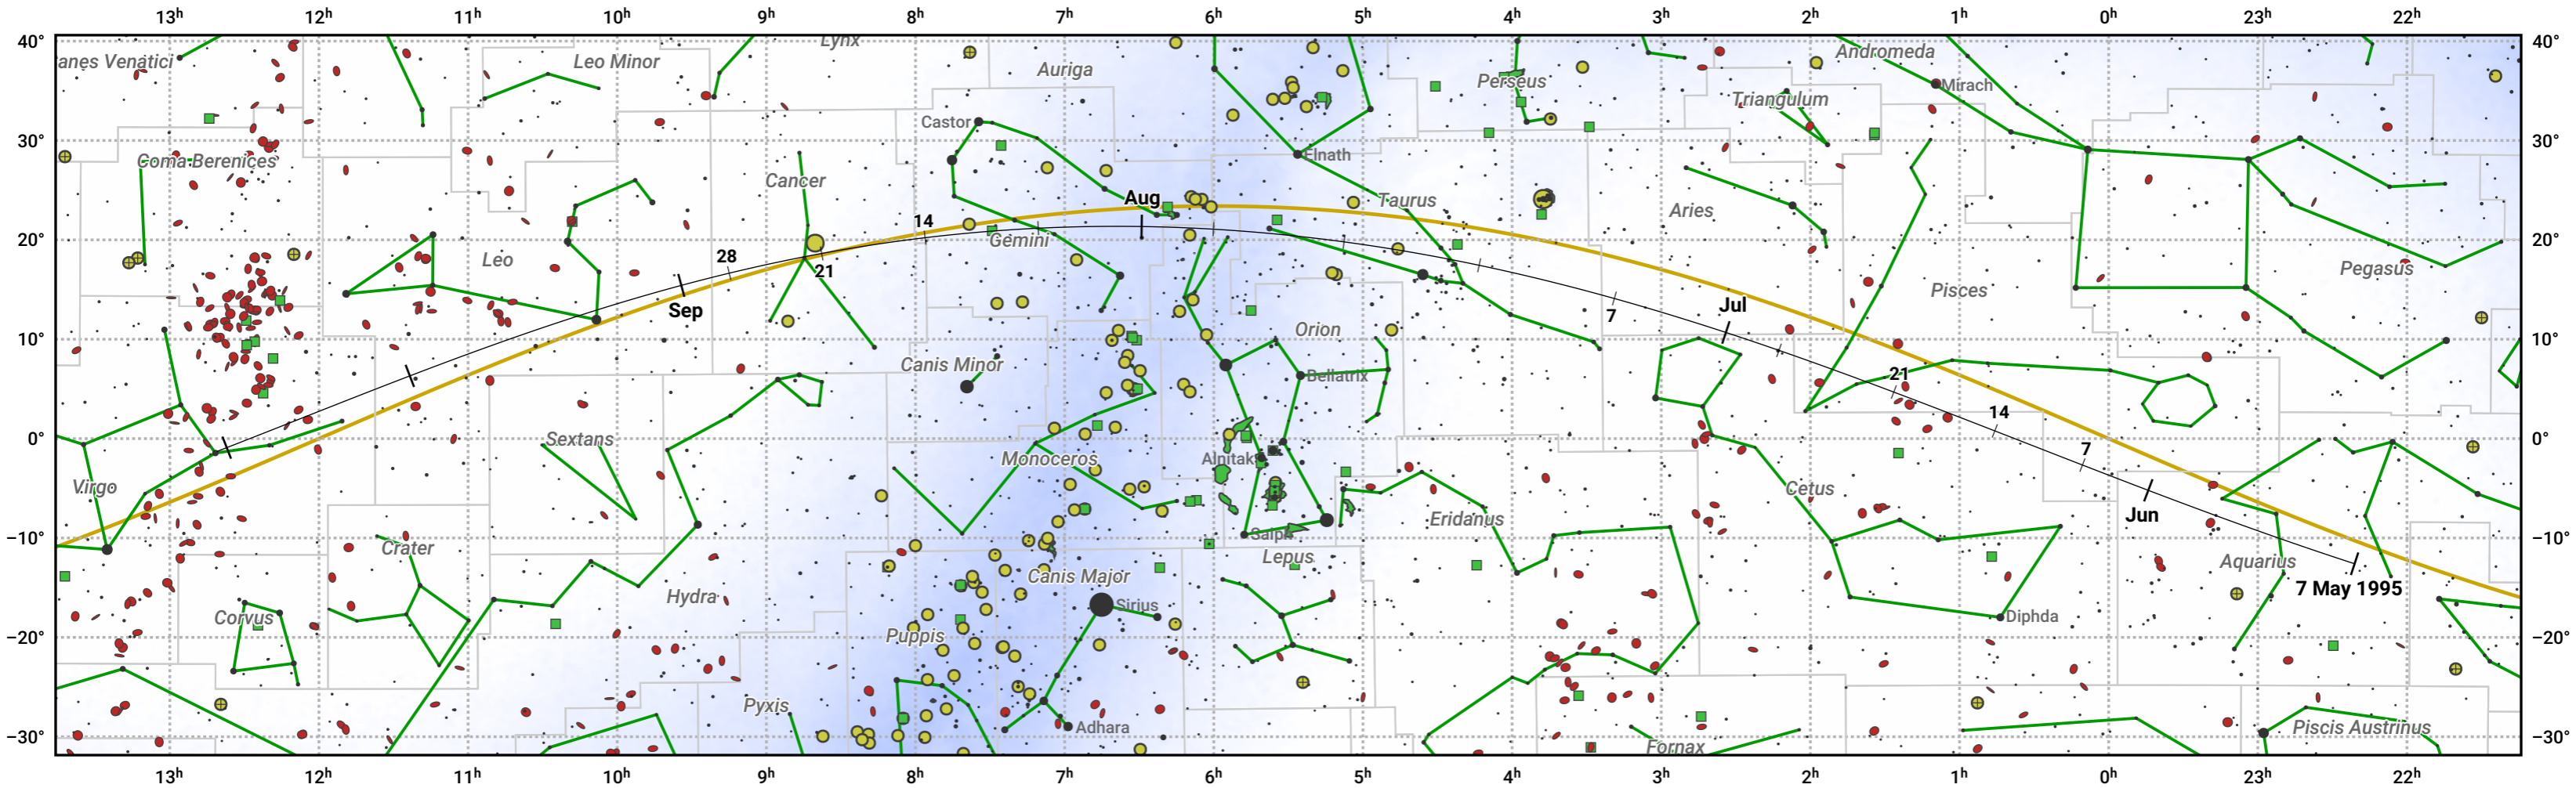

The path of 45P/Honda-Mrkos-Pajdusakova starting on 7 May 1995

© Dominic Ford 2011–2024. Date markers placed at midnight UTC. Downloaded from <https://in-the-sky.org>

Magnitude scale: • 6.0 • 5.0 • 4.0 • 3.0 • 2.0 • 1.0 • 0.0 • -1.0 • -2.0

— Ecliptic Plane

● Galaxy ■ Bright nebula ● Open cluster ⊕ Globular cluster

Date	Mag
1995 May 22	14.3
1995 Jun 3	13.3
1995 Jun 14	12.2
1995 Jun 25	11.2
1995 Jul 1	10.6
1995 Jul 6	10.2
1995 Jul 18	9.2
1995 Aug 30	10.2
1995 Sep 1	10.5
1995 Sep 8	11.3
1995 Sep 18	12.4
1995 Sep 29	13.4
1995 Oct 12	14.4
1995 Oct 28	15.5
1995 Nov 1	15.7