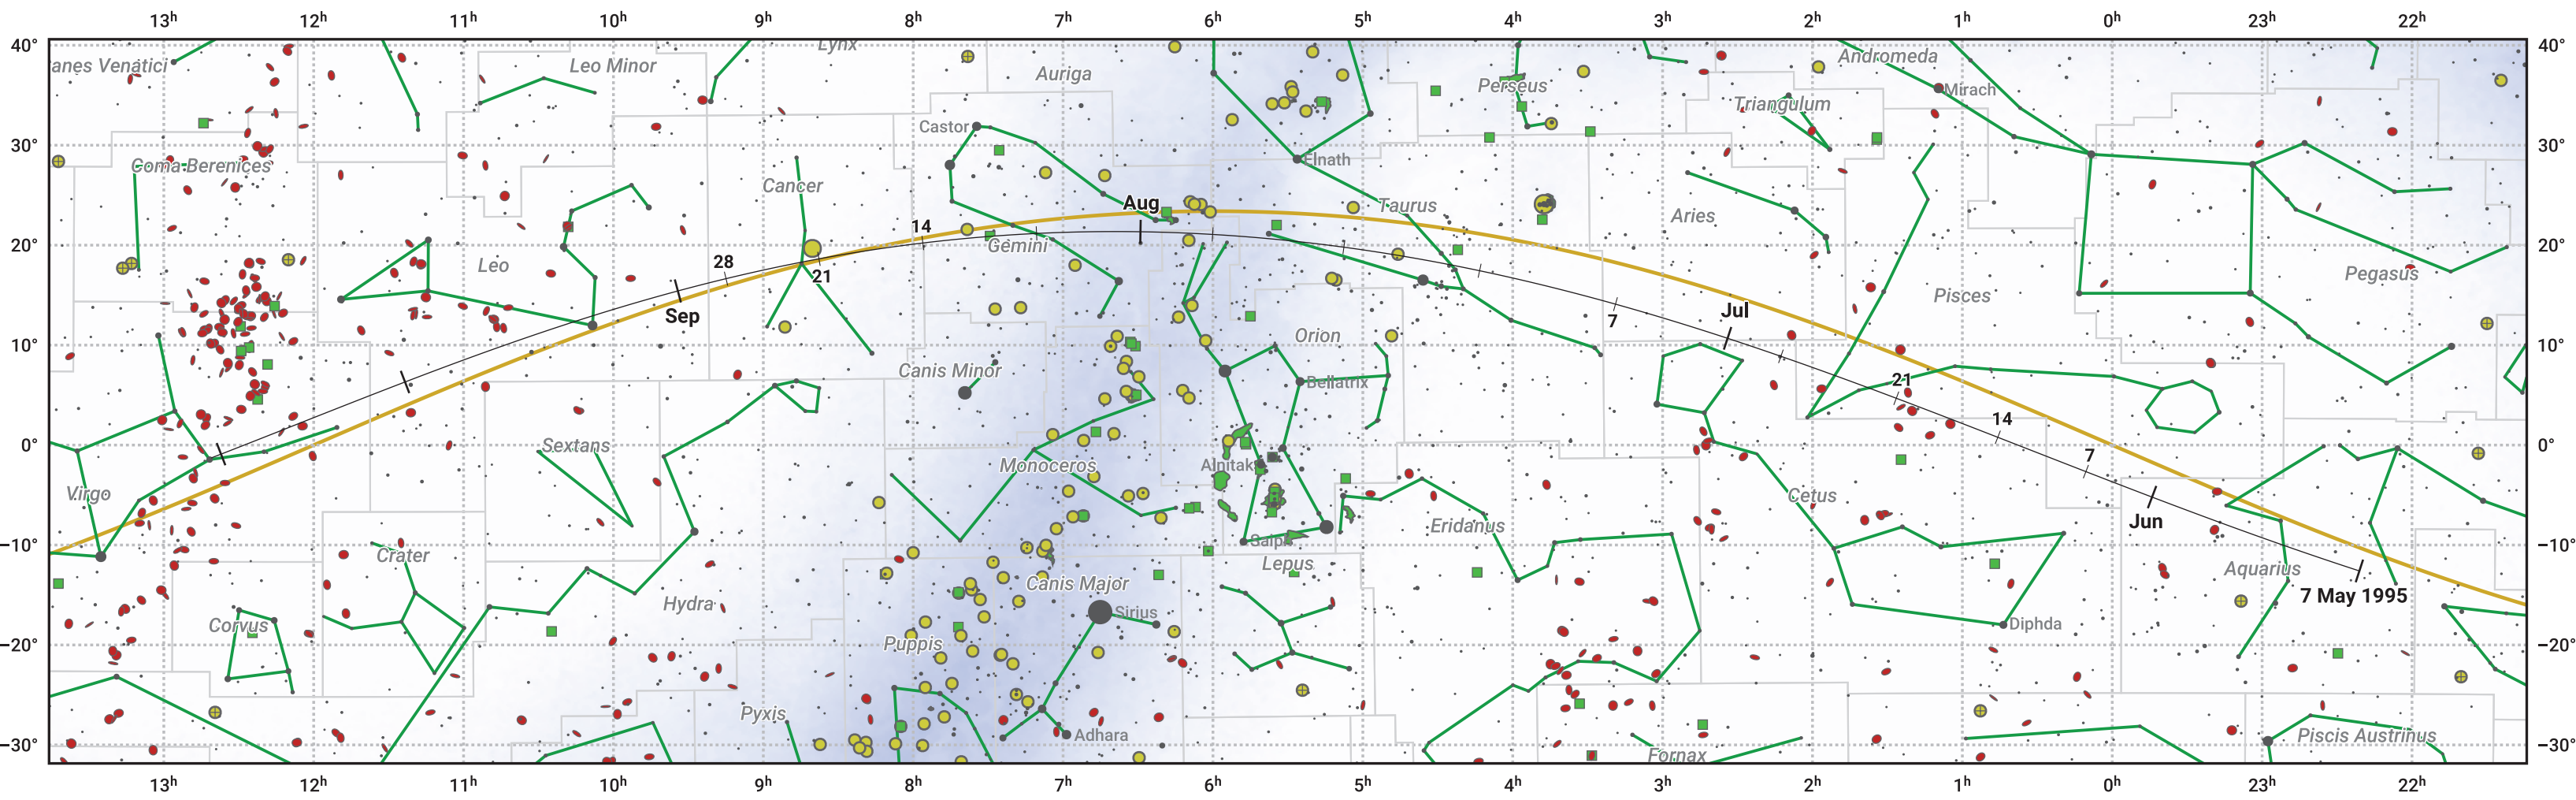

# The path of 45P/Honda-Mrkos-Pajdusakova starting on 7 May 1995

© Dominic Ford 2011–2024. Date markers placed at midnight UTC. Downloaded from <https://in-the-sky.org>

Magnitude scale: 6.0 5.0 4.0 3.0 2.0 1.0 0.0 -1.0 -2.0

— Ecliptic Plane

Galaxy Bright nebula Open cluster Globular cluster

Date	Mag
1995 May 22	14.3
1995 Jun 3	13.3
1995 Jun 14	12.2
1995 Jun 25	11.2
1995 Jul 1	10.6
1995 Jul 6	10.2
1995 Jul 18	9.2
1995 Aug 30	10.2
1995 Sep 1	10.5
1995 Sep 8	11.3
1995 Sep 18	12.4
1995 Sep 29	13.4
1995 Oct 12	14.4
1995 Oct 28	15.5
1995 Nov 1	15.7