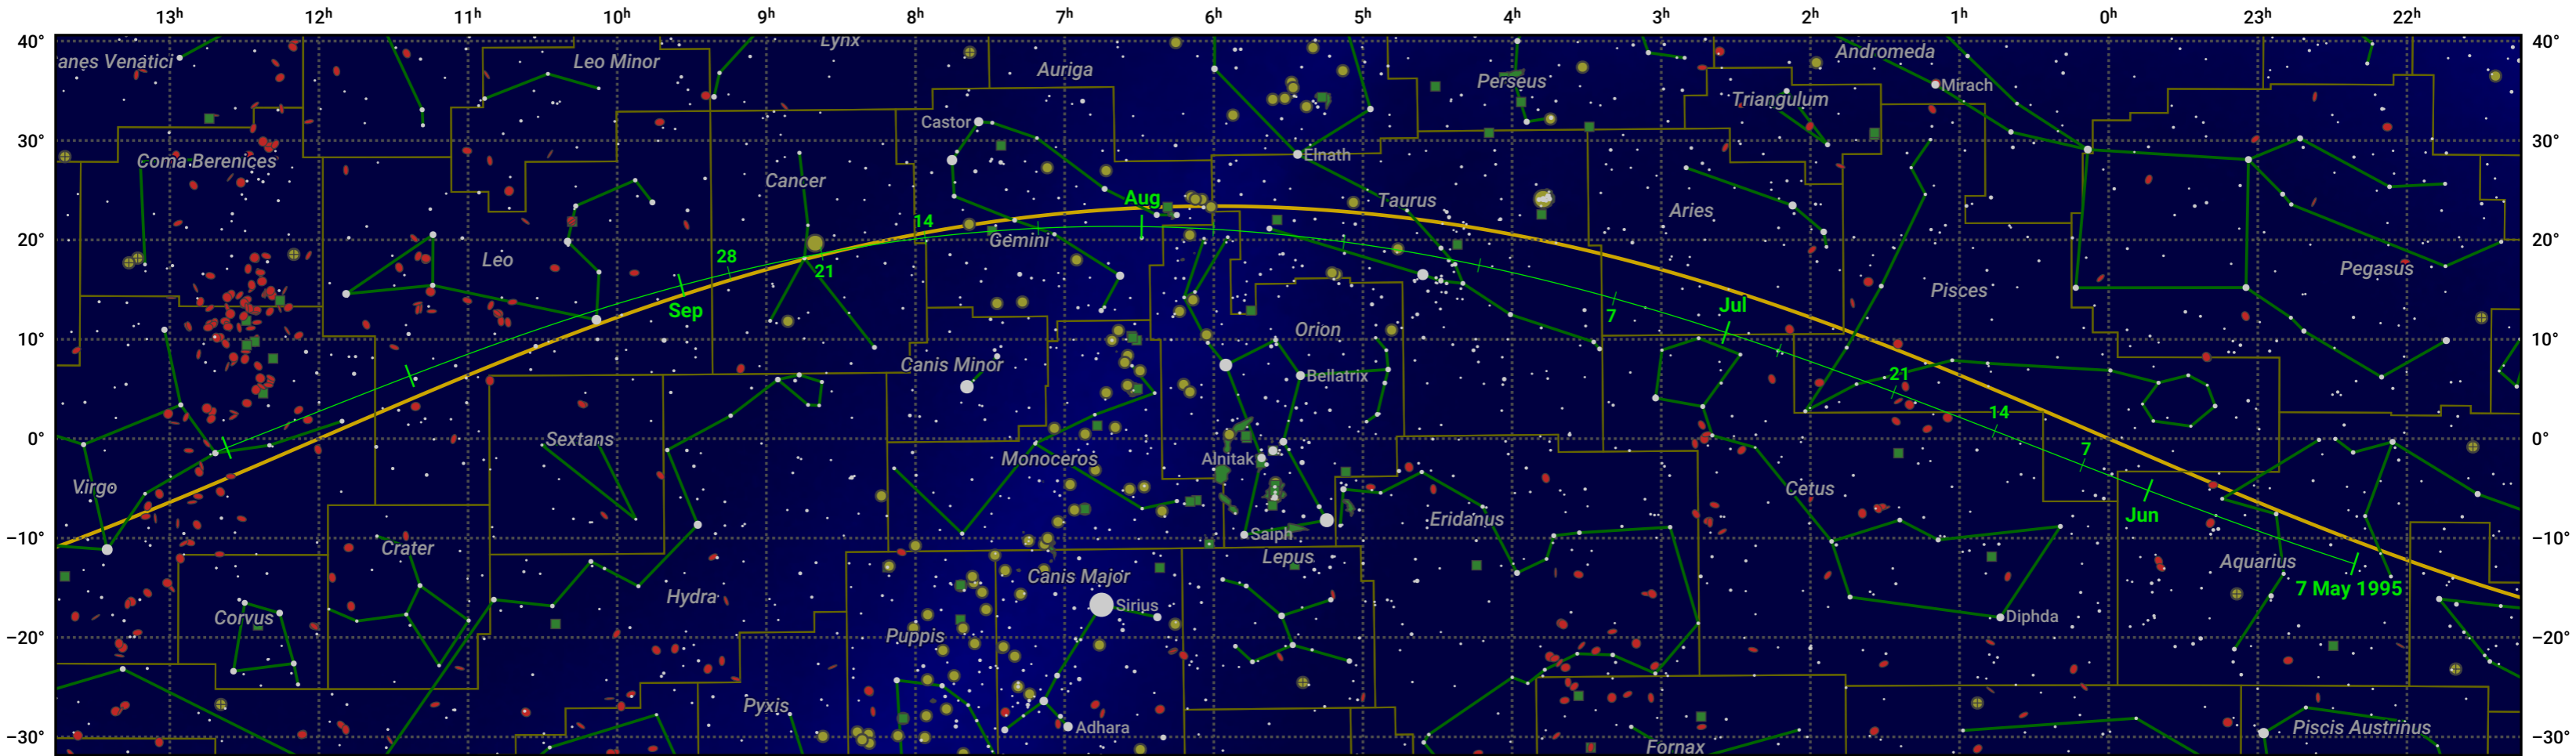

The path of 45P/Honda-Mrkos-Pajdusakova starting on 7 May 1995

© Dominic Ford 2011–2024. Date markers placed at midnight UTC. Downloaded from <https://in-the-sky.org>

Magnitude scale: ● 6.0 ● 5.0 ● 4.0 ● 3.0 ● 2.0 ● 1.0 ● 0.0 ● -1.0 ● -2.0

— Ecliptic Plane

● Galaxy ■ Bright nebula ● Open cluster ● Globular cluster

Date	Mag
1995 May 22	14.3
1995 Jun 3	13.3
1995 Jun 14	12.2
1995 Jun 25	11.2
1995 Jul 1	10.6
1995 Jul 6	10.2
1995 Jul 18	9.2
1995 Aug 30	10.2
1995 Sep 1	10.5
1995 Sep 8	11.3
1995 Sep 18	12.4
1995 Sep 29	13.4
1995 Oct 12	14.4
1995 Oct 28	15.5
1995 Nov 1	15.7