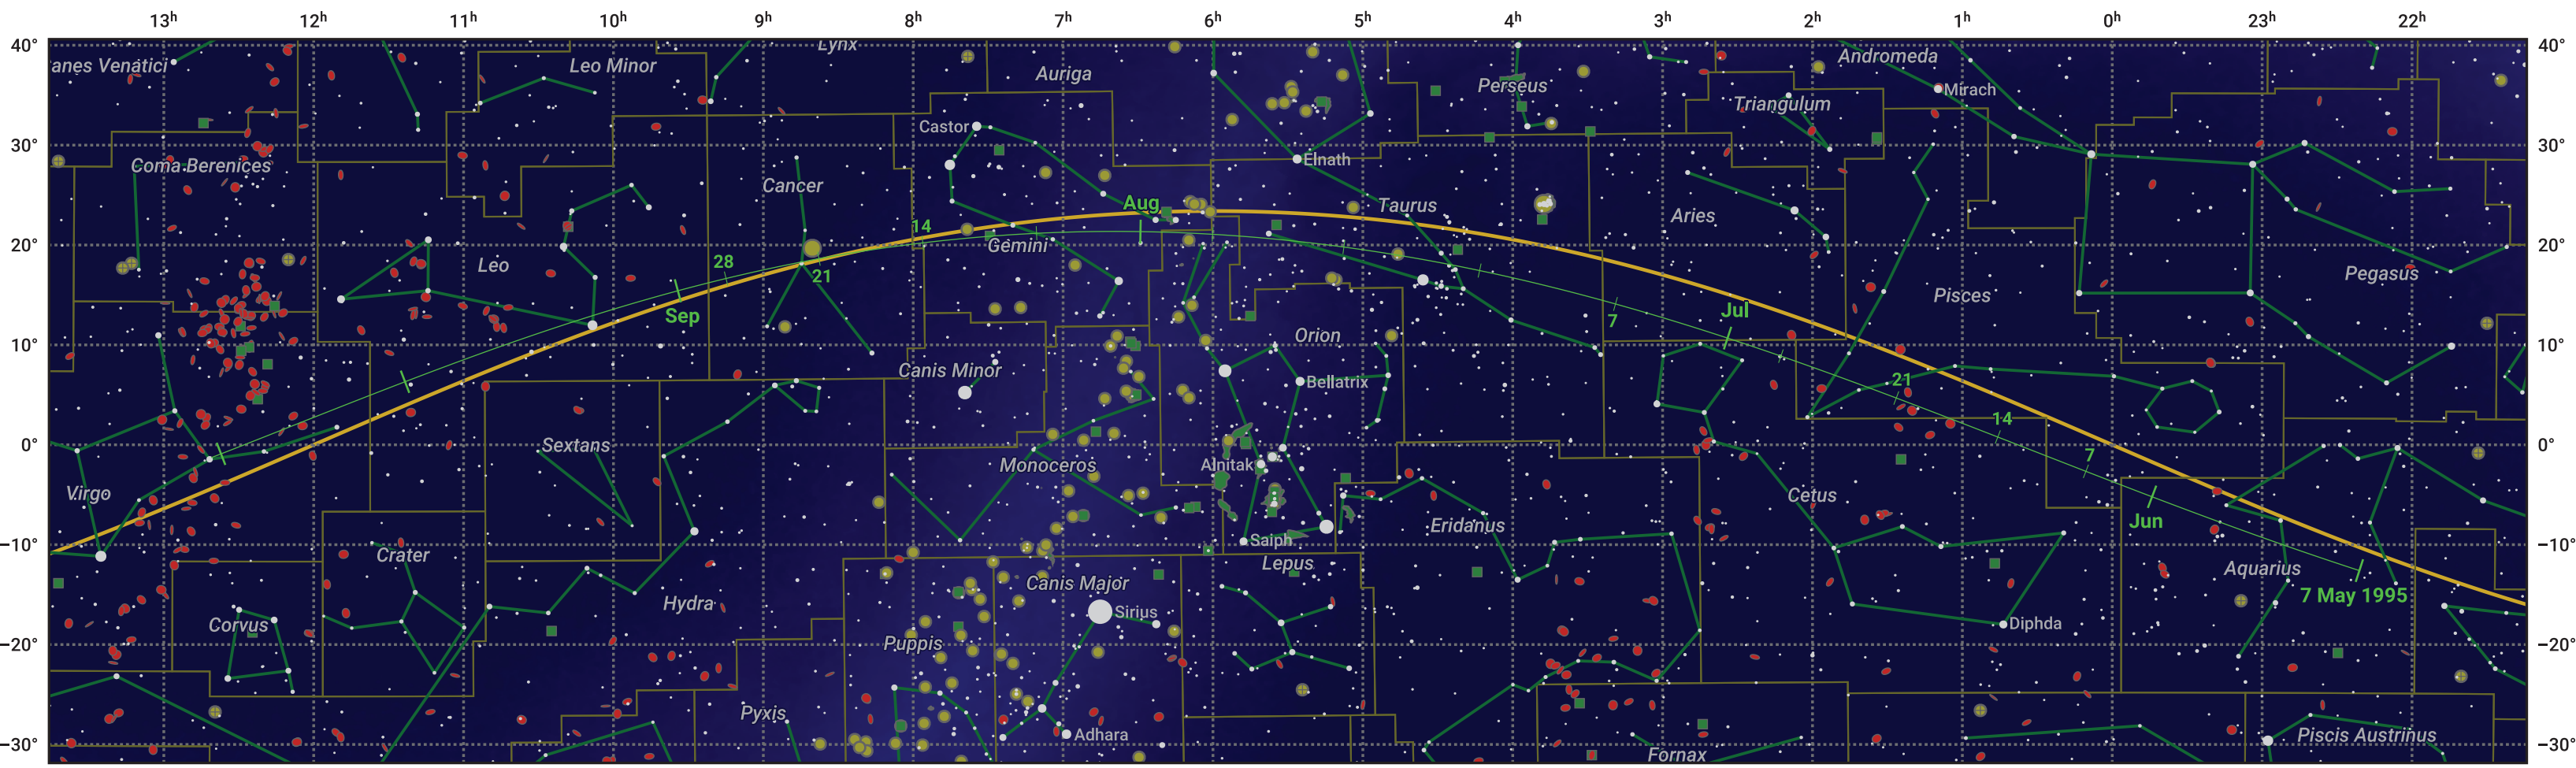

The path of 45P/Honda-Mrkos-Pajdusakova starting on 7 May 1995

© Dominic Ford 2011–2024. Date markers placed at midnight UTC. Downloaded from <https://in-the-sky.org>

Magnitude scale: 6.0 5.0 4.0 3.0 2.0 1.0 0.0 -1.0 -2.0

Ecliptic Plane

Galaxy Bright nebula Open cluster Globular cluster

| Date | Mag |
|-------------|------|
| 1995 May 22 | 14.3 |
| 1995 Jun 3 | 13.3 |
| 1995 Jun 14 | 12.2 |
| 1995 Jun 25 | 11.2 |
| 1995 Jul 1 | 10.6 |
| 1995 Jul 6 | 10.2 |
| 1995 Jul 18 | 9.2 |
| 1995 Aug 30 | 10.2 |
| 1995 Sep 1 | 10.5 |
| 1995 Sep 8 | 11.3 |
| 1995 Sep 18 | 12.4 |
| 1995 Sep 29 | 13.4 |
| 1995 Oct 12 | 14.4 |
| 1995 Oct 28 | 15.5 |
| 1995 Nov 1 | 15.7 |