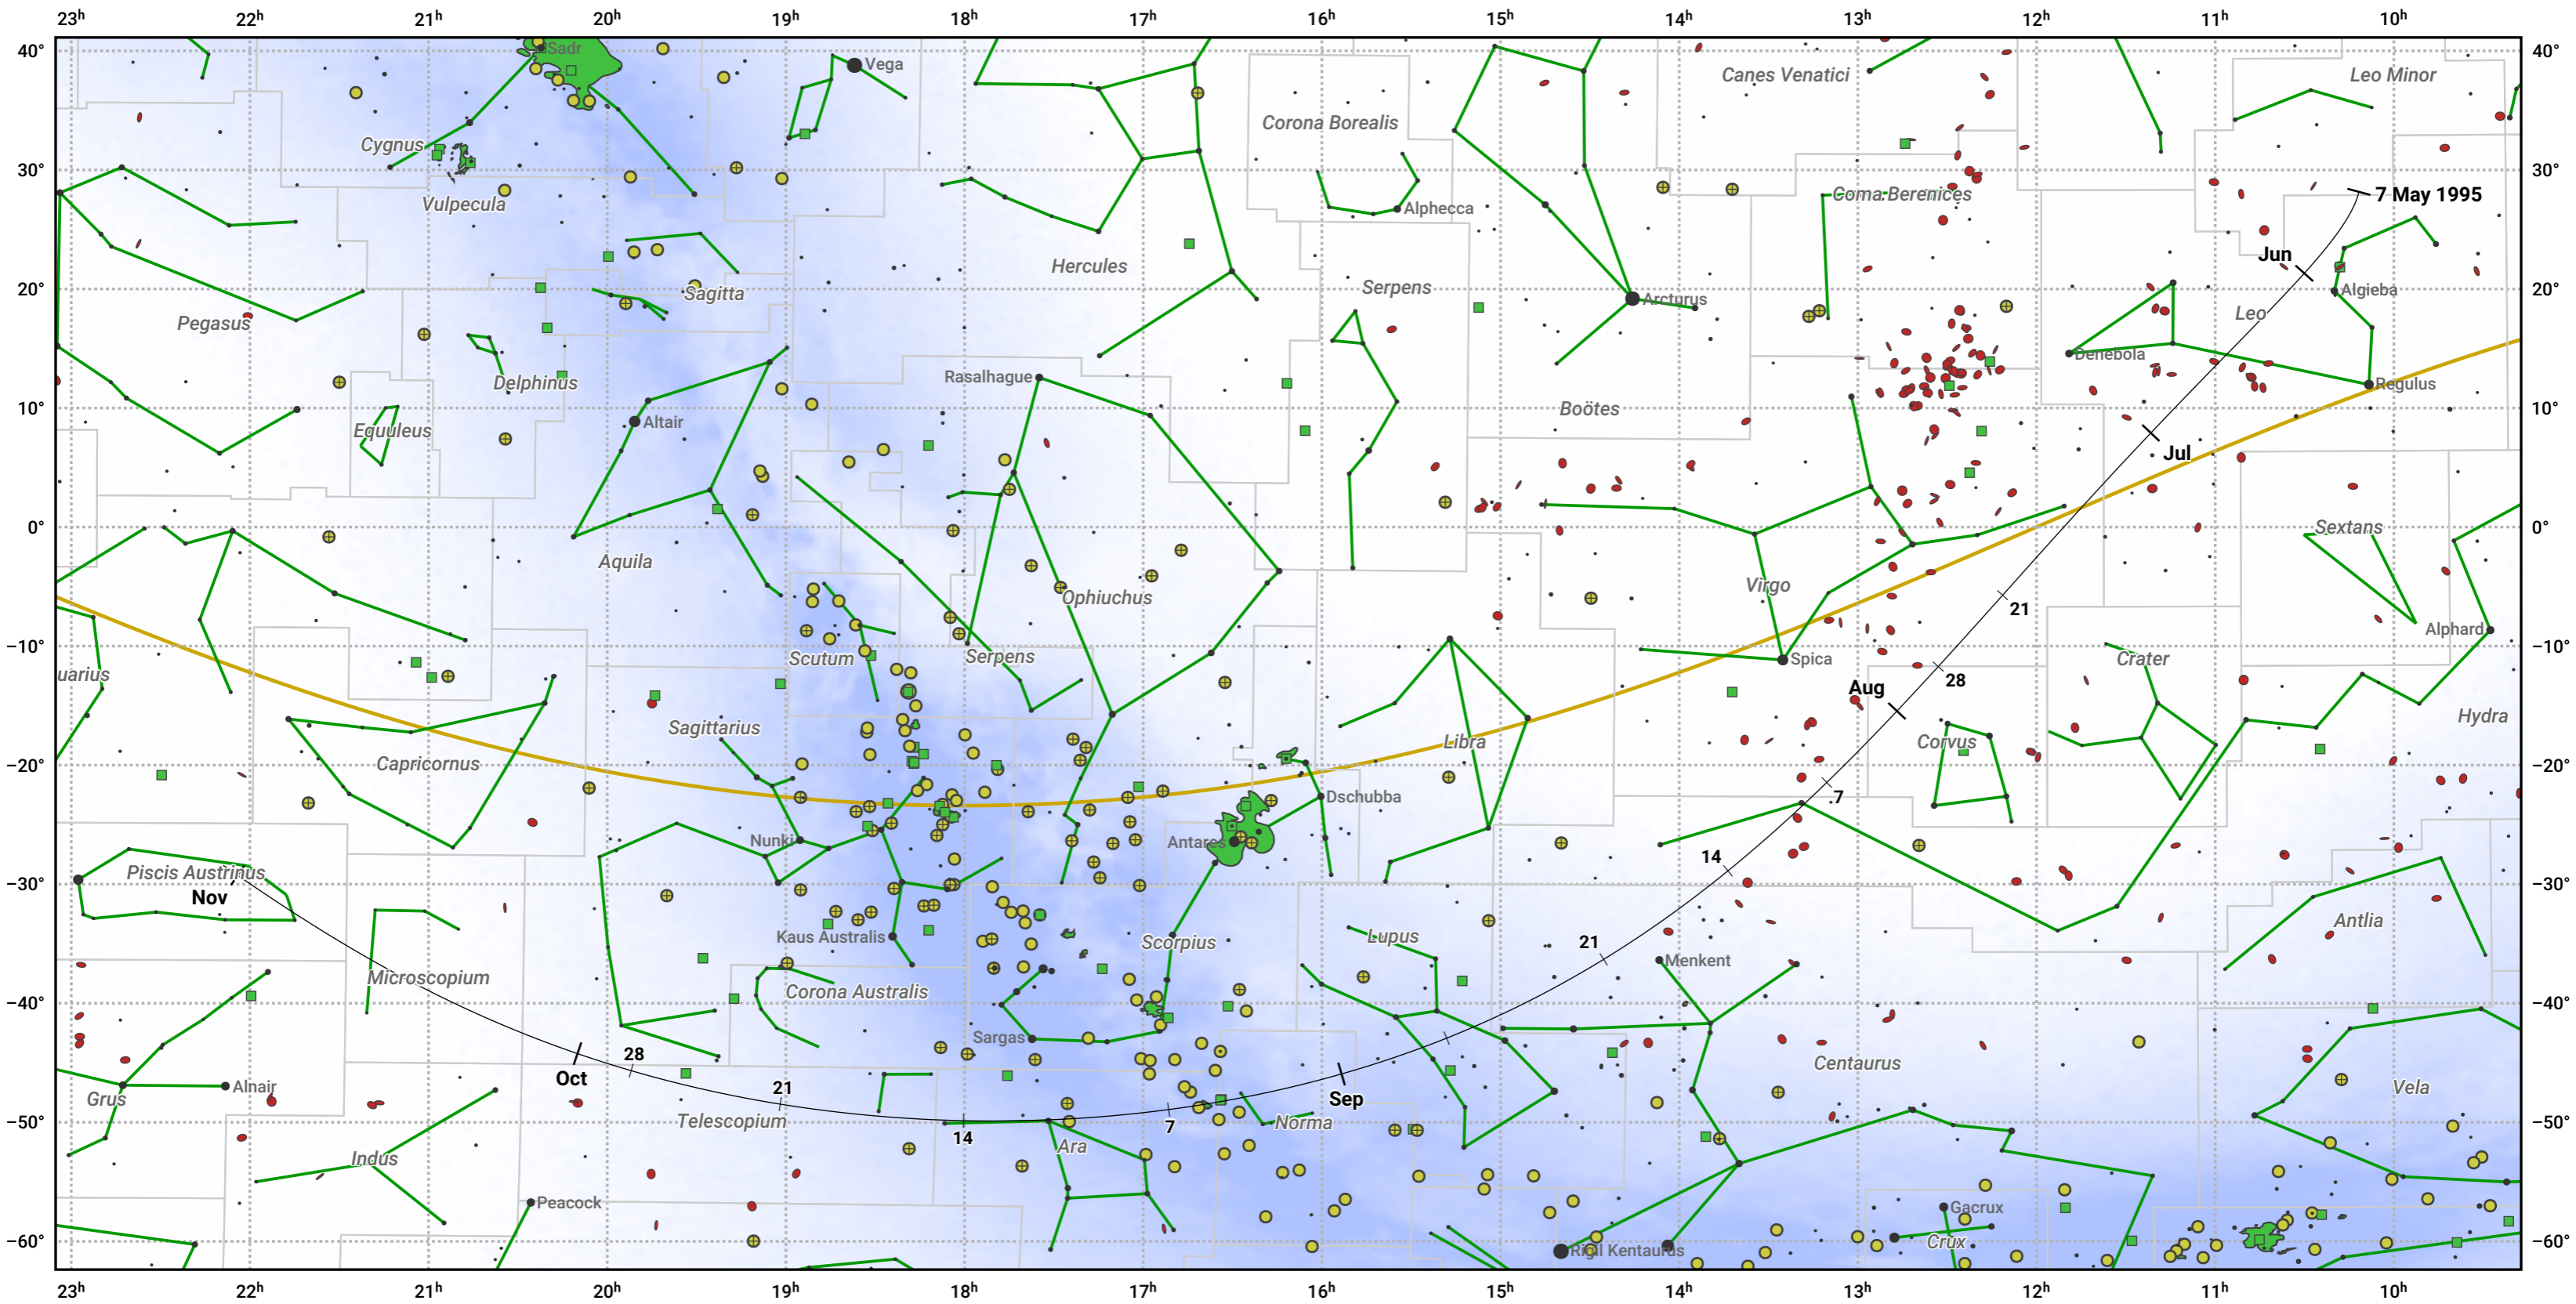

The path of 73P/Schwassmann-Wachmann starting on 7 May 1995

© Dominic Ford 2011–2024. Date markers placed at midnight UTC. Downloaded from <https://in-the-sky.org>

Magnitude scale: -5.0 -4.0 -3.0 -2.0 -1.0 0.0 -1.0

Ecliptic Plane

Galaxy Bright nebula Open cluster Globular cluster

Date	Mag
1995 May 26	12.5
1995 Jun 12	11.5
1995 Jun 29	10.5
1995 Jul 1	10.4
1995 Jul 22	9.4
1995 Sep 1	10.0
1995 Sep 9	10.5
1995 Sep 22	11.5
1995 Oct 4	12.6
1995 Oct 16	13.6
1995 Oct 29	14.7
1995 Nov 1	14.9