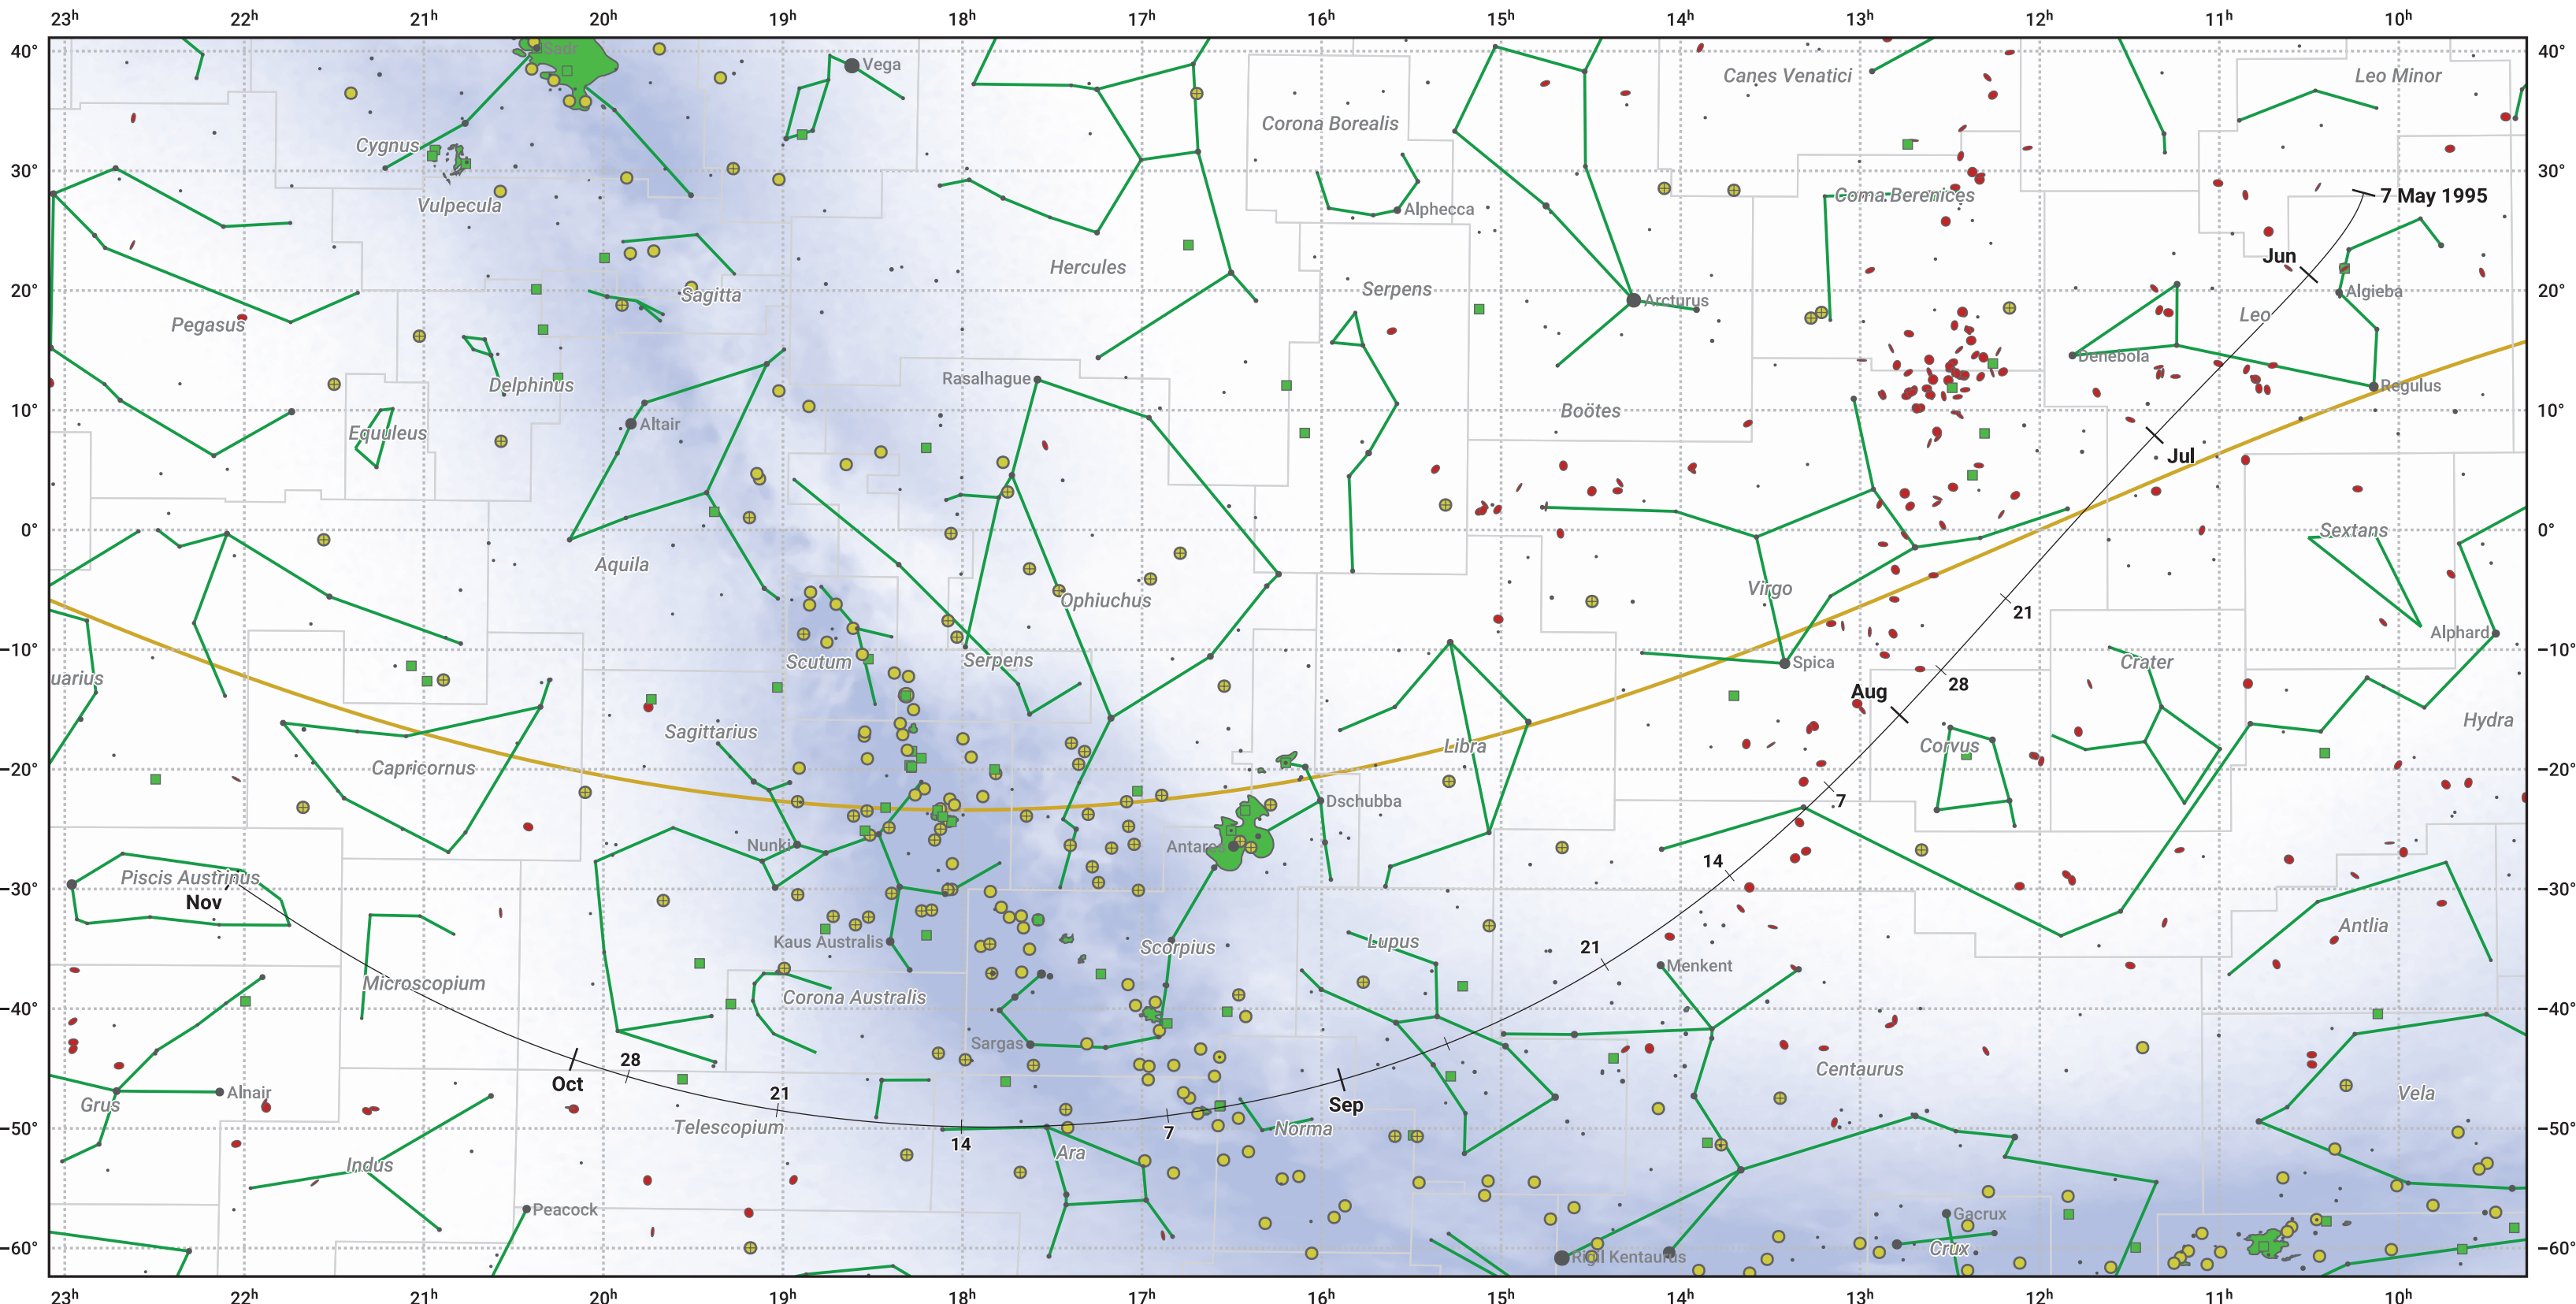

# The path of 73P/Schwassmann-Wachmann starting on 7 May 1995

© Dominic Ford 2011–2024. Date markers placed at midnight UTC. Downloaded from <https://in-the-sky.org>

Magnitude scale:  -5.0  -4.0  -3.0  -2.0  -1.0  0.0  -1.0

— Ecliptic Plane

Galaxy   
  Bright nebula   
  Open cluster   
  Globular cluster

Date	Mag
1995 May 26	12.5
1995 Jun 12	11.5
1995 Jun 29	10.5
1995 Jul 1	10.4
1995 Jul 22	9.4
1995 Sep 1	10.0
1995 Sep 9	10.5
1995 Sep 22	11.5
1995 Oct 4	12.6
1995 Oct 16	13.6
1995 Oct 29	14.7
1995 Nov 1	14.9