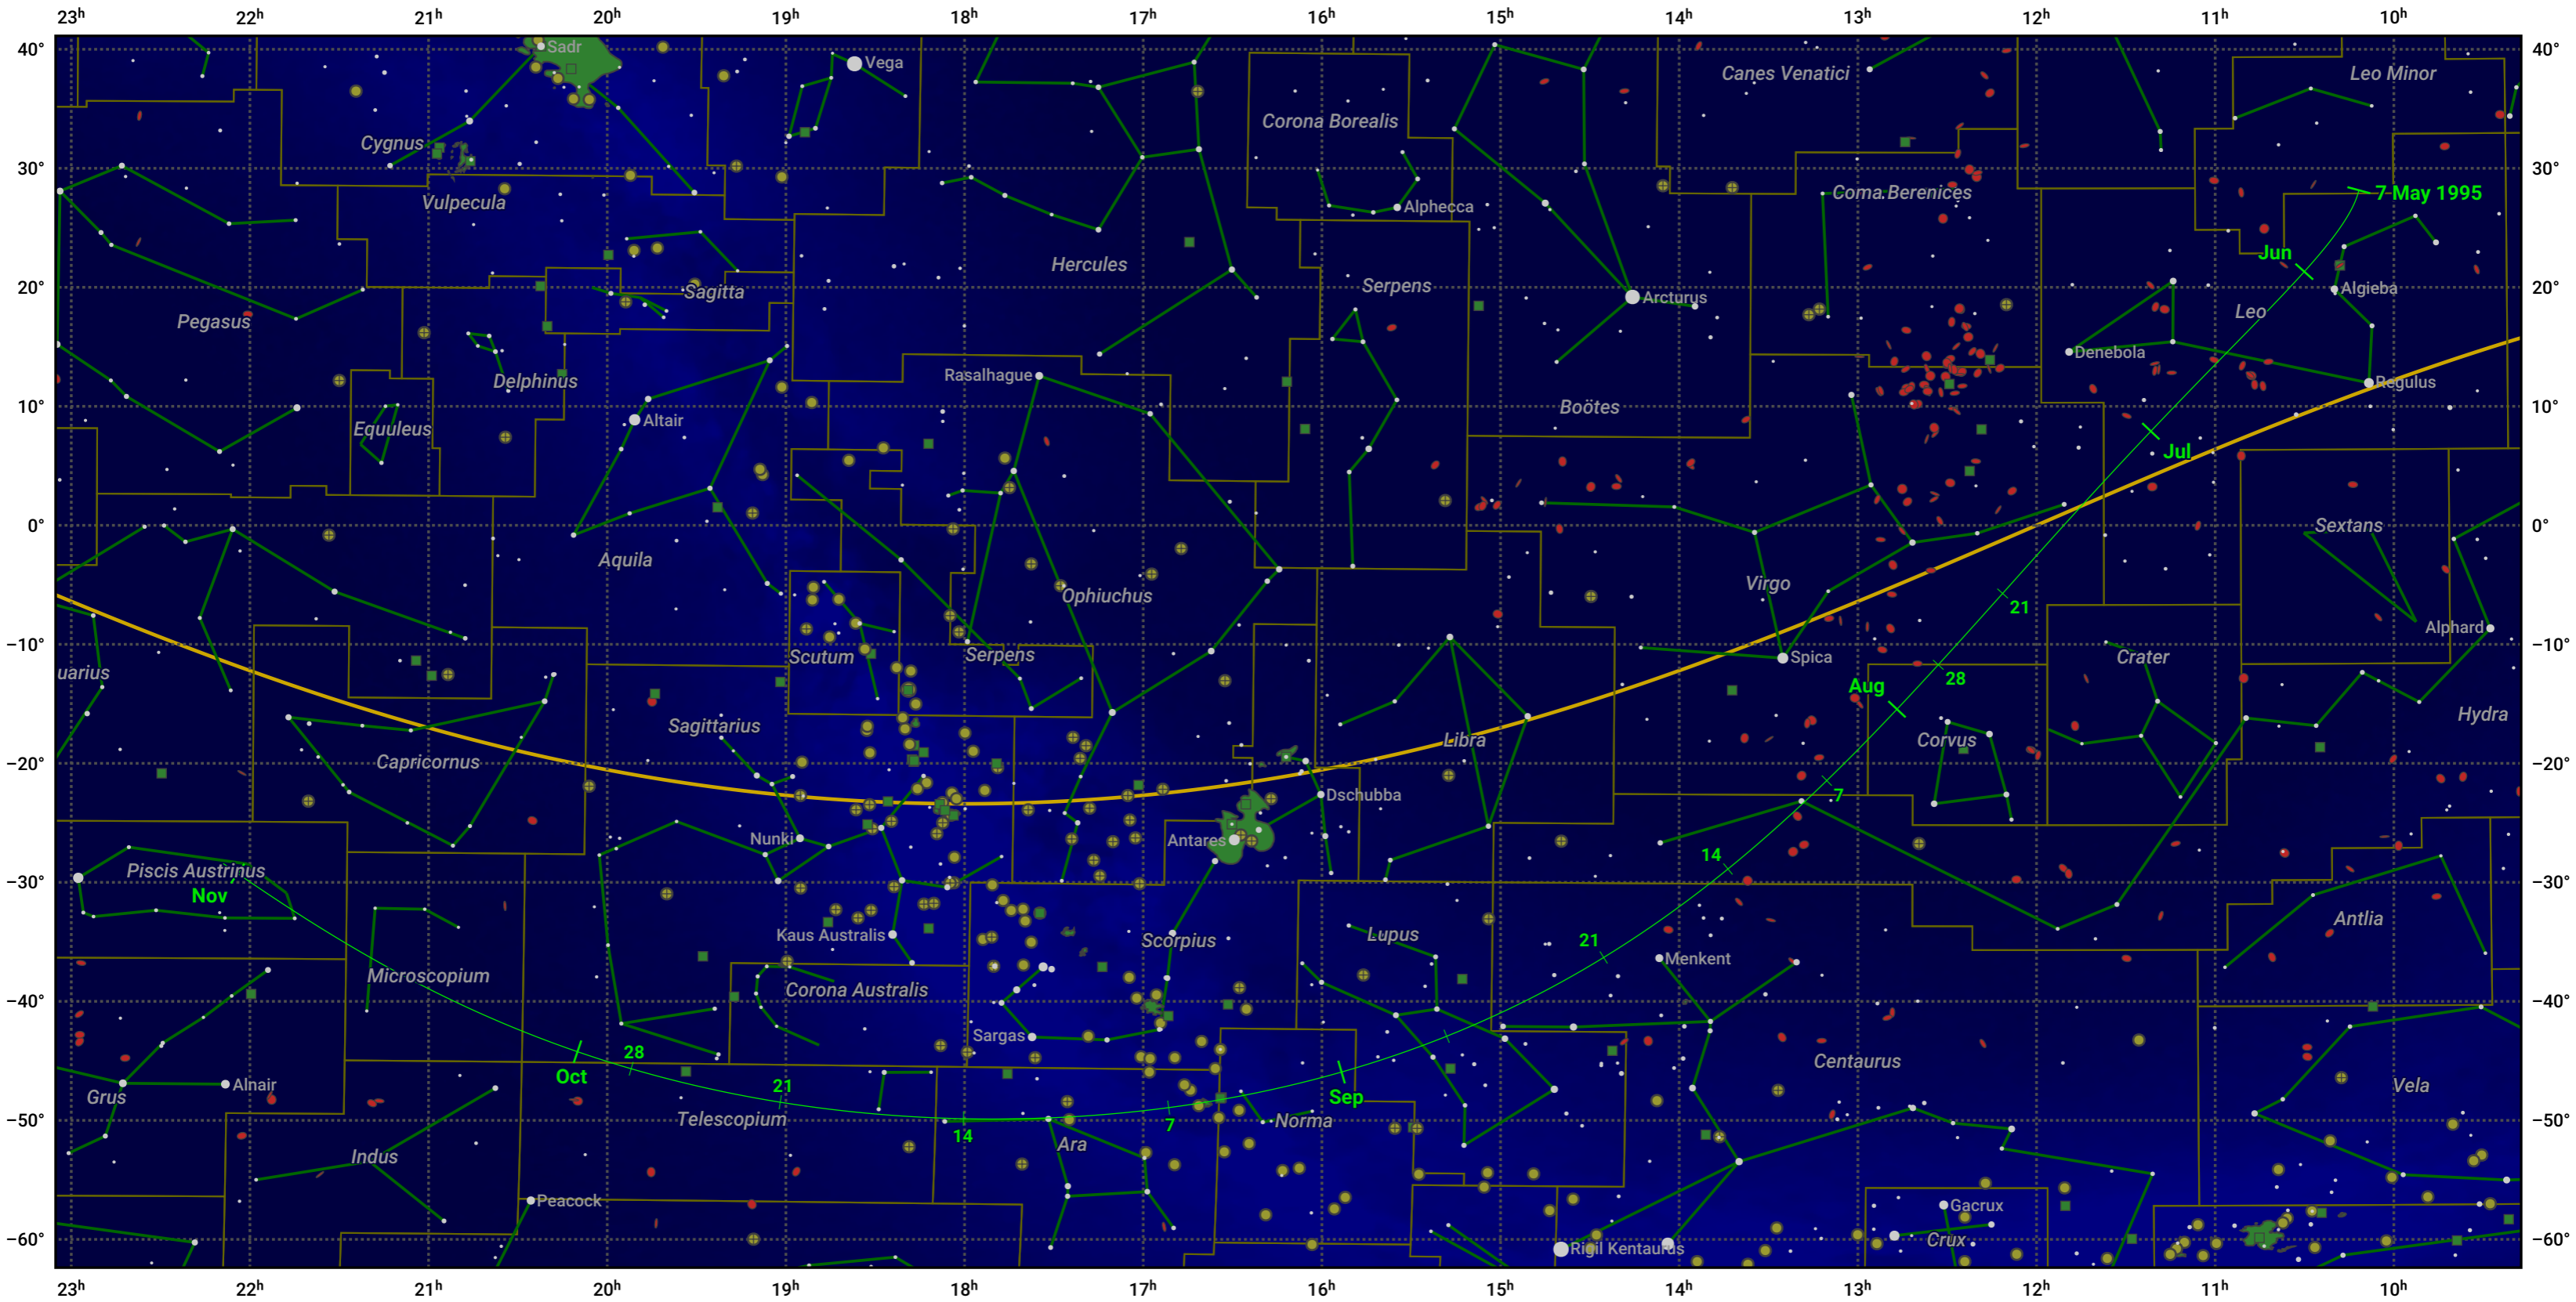

The path of 73P/Schwassmann-Wachmann starting on 7 May 1995

© Dominic Ford 2011–2024. Date markers placed at midnight UTC. Downloaded from <https://in-the-sky.org>

Magnitude scale: -5.0 -4.0 -3.0 -2.0 -1.0 0.0 -1.0

Ecliptic Plane

Galaxy Bright nebula Open cluster Globular cluster

Date	Mag
1995 May 26	12.5
1995 Jun 12	11.5
1995 Jun 29	10.5
1995 Jul 1	10.4
1995 Jul 22	9.4
1995 Sep 1	10.0
1995 Sep 9	10.5
1995 Sep 22	11.5
1995 Oct 4	12.6
1995 Oct 16	13.6
1995 Oct 29	14.7
1995 Nov 1	14.9