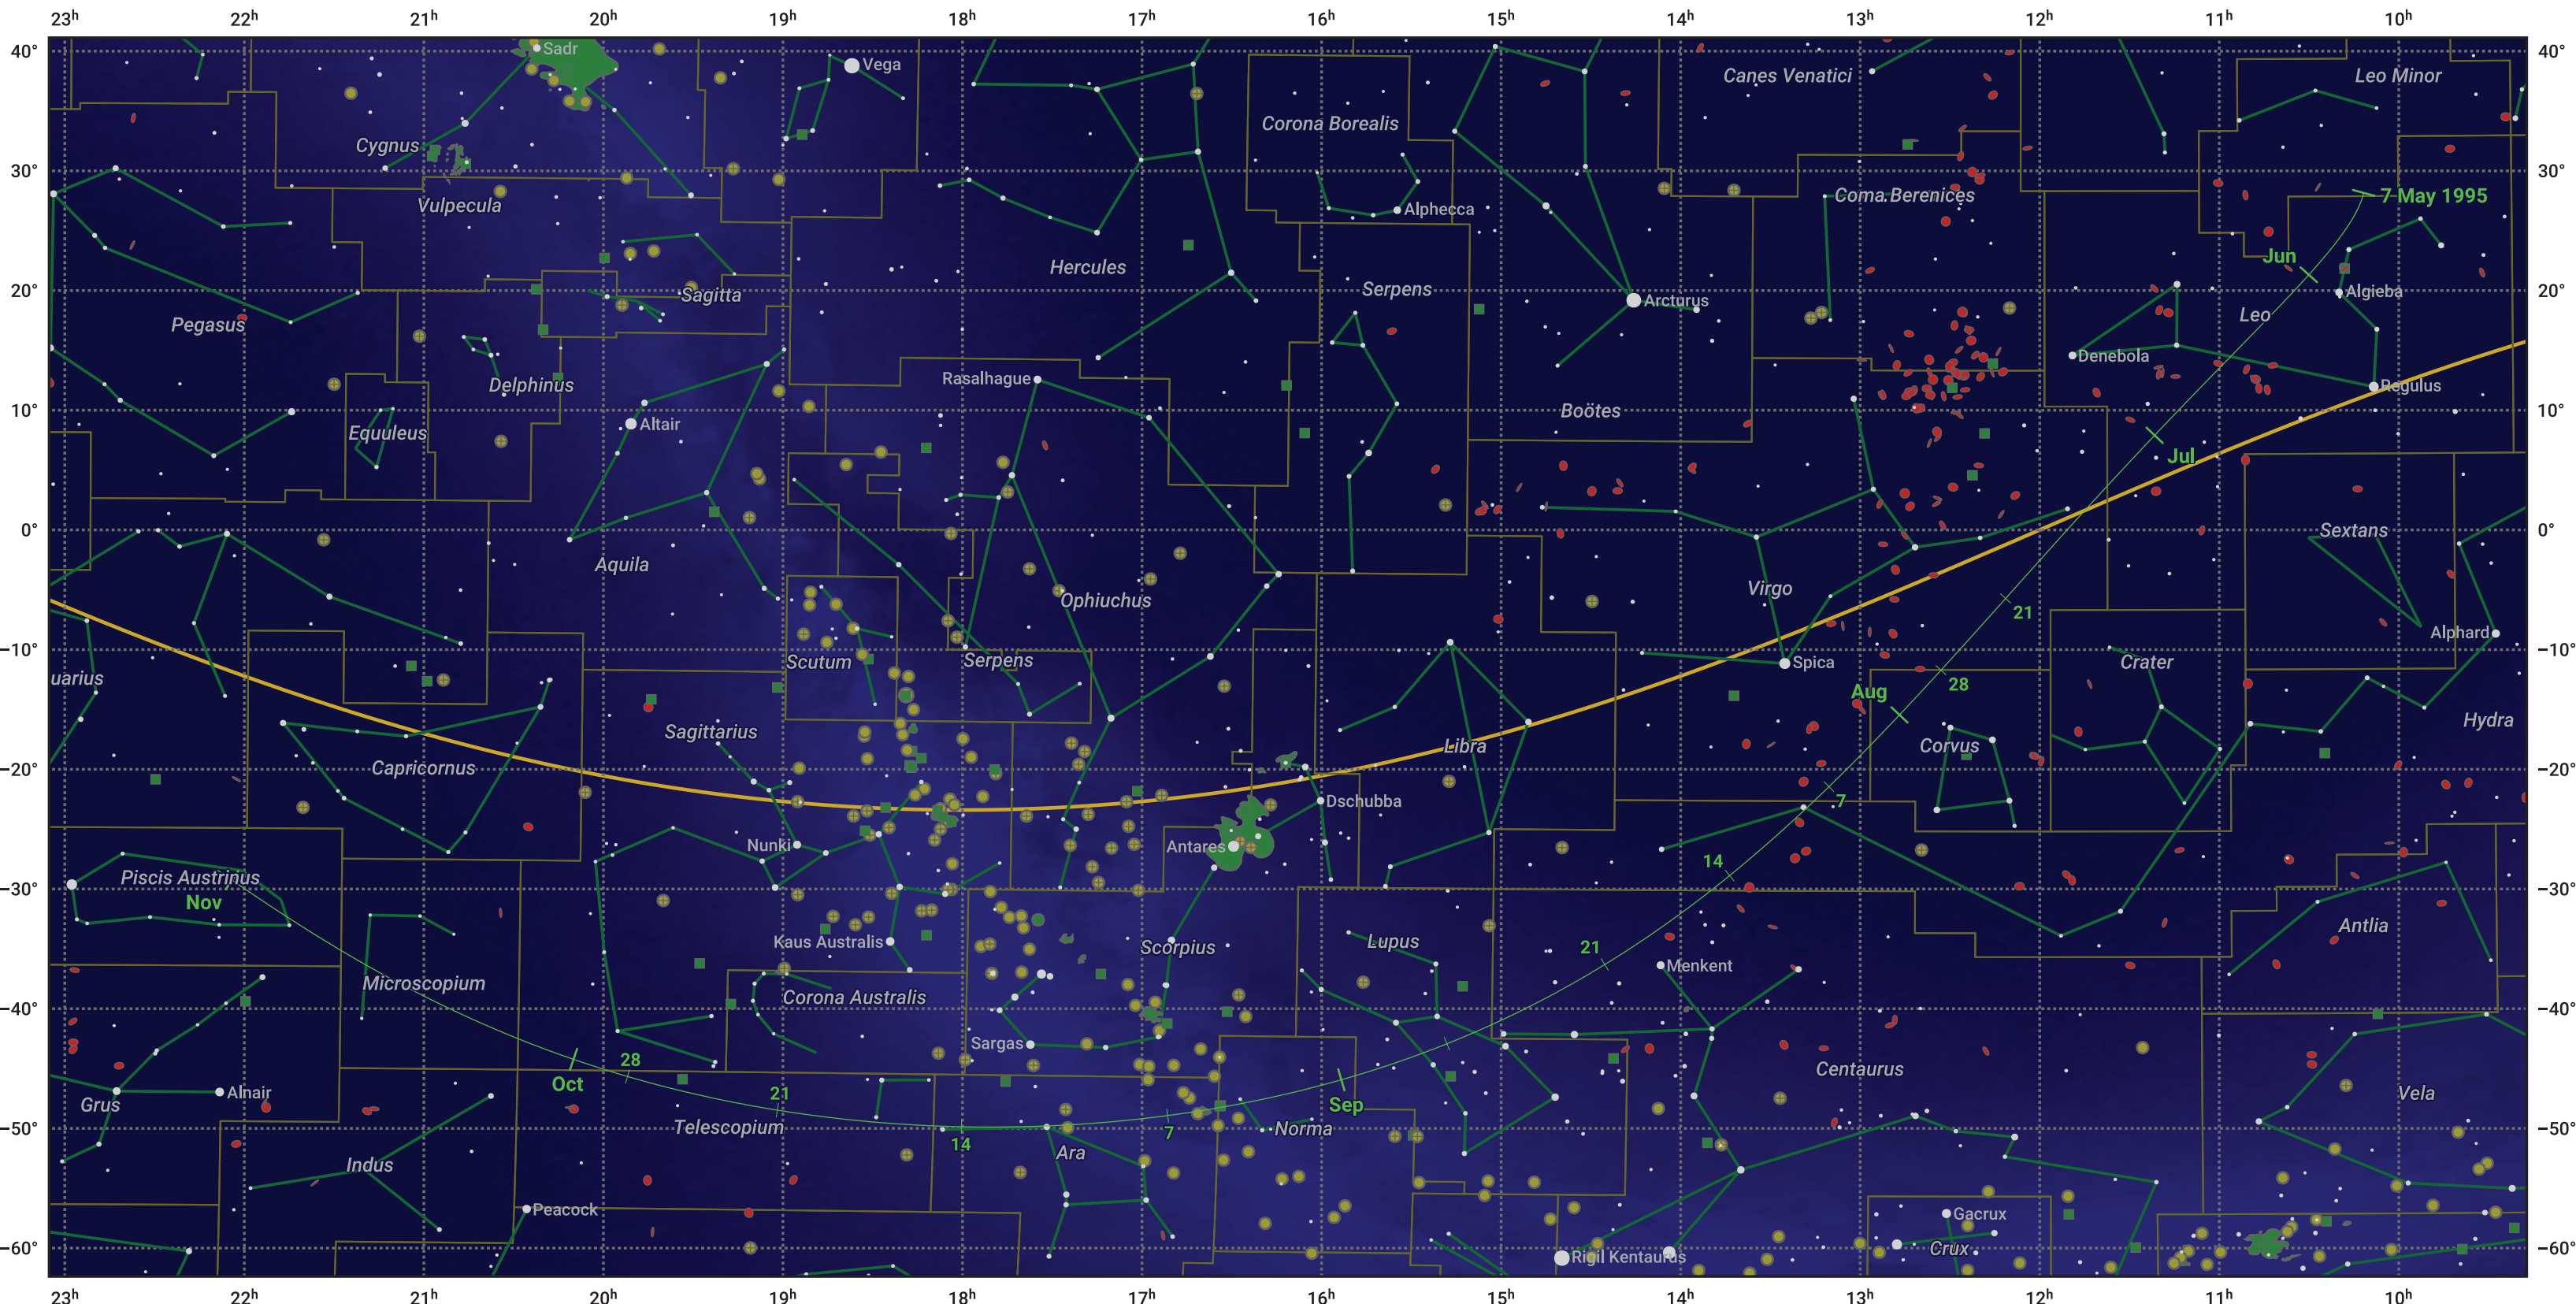

The path of 73P/Schwassmann-Wachmann starting on 7 May 1995

© Dominic Ford 2011–2024. Date markers placed at midnight UTC. Downloaded from <https://in-the-sky.org>

Magnitude scale: ● 5.0 ● 4.0 ● 3.0 ● 2.0 ● 1.0 ● 0.0 ● -1.0

— Ecliptic Plane

- Galaxy
- Bright nebula
- Open cluster
- Globular cluster

Date	Mag
1995 May 26	12.5
1995 Jun 12	11.5
1995 Jun 29	10.5
1995 Jul 1	10.4
1995 Jul 22	9.4
1995 Sep 1	10.0
1995 Sep 9	10.5
1995 Sep 22	11.5
1995 Oct 4	12.6
1995 Oct 16	13.6
1995 Oct 29	14.7
1995 Nov 1	14.9