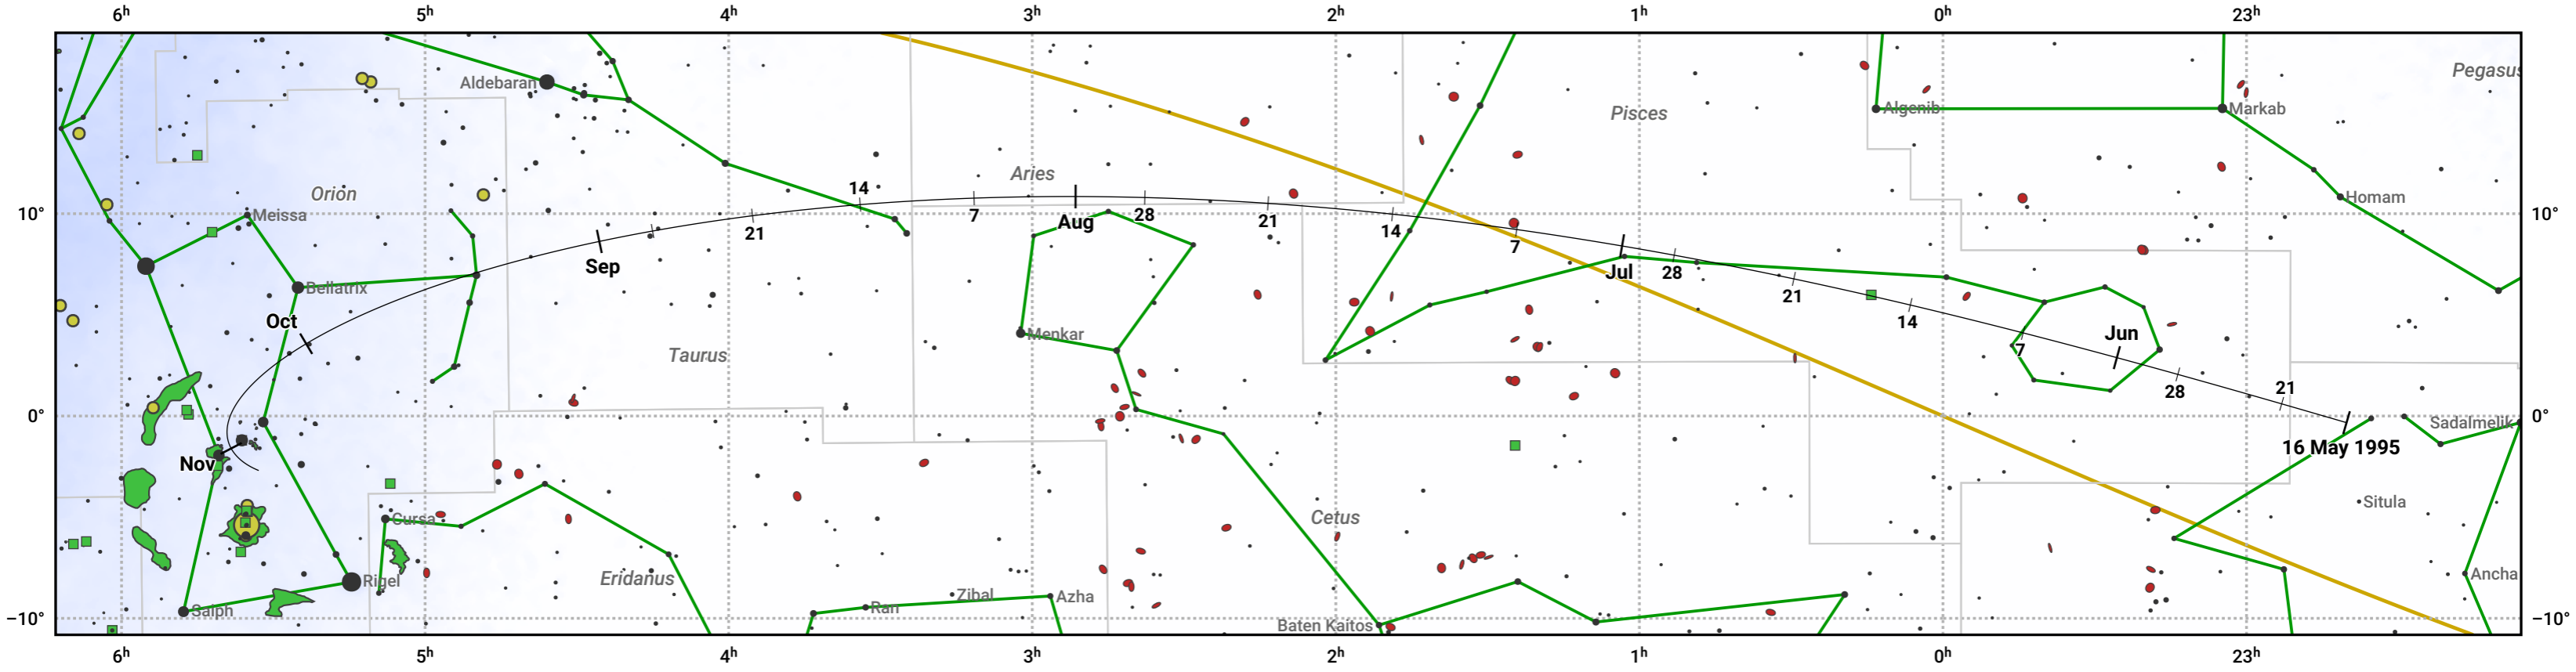

# The path of 58P/Jackson-Neujmin starting on 16 May 1995

© Dominic Ford 2011–2024. Date markers placed at midnight UTC. Downloaded from <https://in-the-sky.org>

Magnitude scale:  6.0  5.0  4.0  3.0  2.0  1.0  0.0

Ecliptic Plane

Galaxy  Bright nebula  Open cluster  Globular cluster

Date	Mag
1995 Jun 12	9.7
1995 Jul 1	9.1
1995 Jul 19	8.7
1995 Sep 1	8.5
1995 Nov 1	9.6
1995 Nov 3	9.7