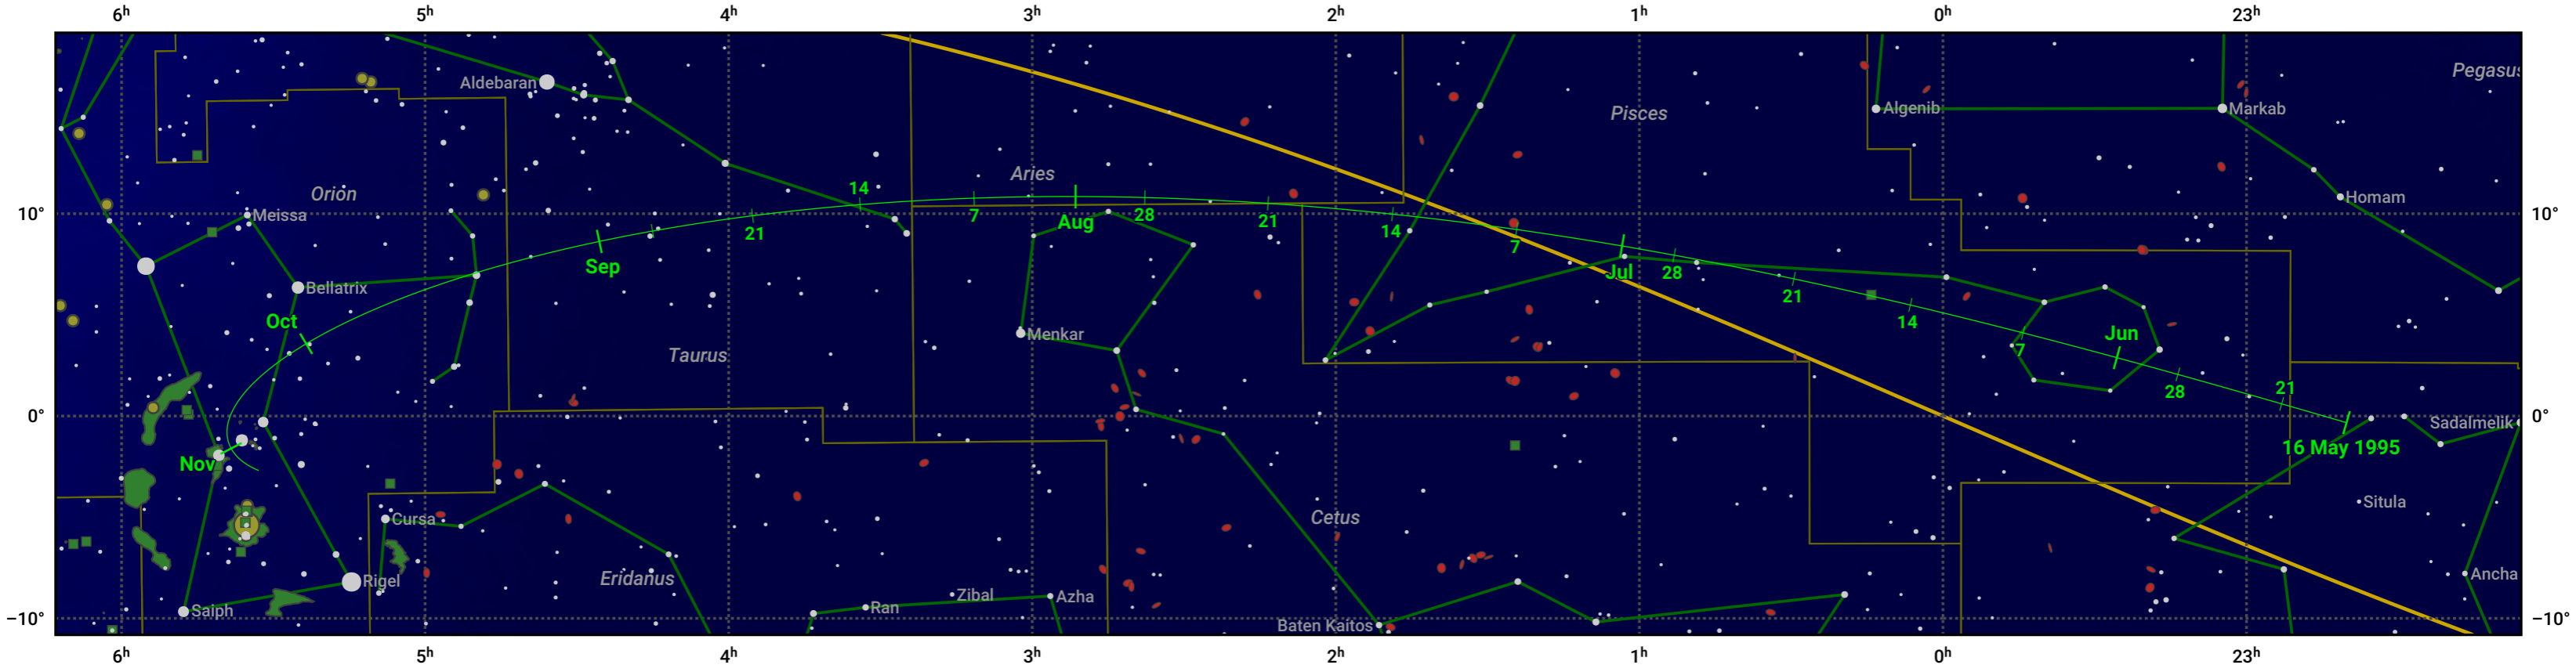

The path of 58P/Jackson-Neujmin starting on 16 May 1995

© Dominic Ford 2011–2024. Date markers placed at midnight UTC. Downloaded from <https://in-the-sky.org>

Magnitude scale: -6.0 -5.0 -4.0 -3.0 -2.0 -1.0 0.0

Ecliptic Plane

Galaxy Bright nebula Open cluster + Globular cluster

Date	Mag
1995 Jun 12	9.7
1995 Jul 1	9.1
1995 Jul 19	8.7
1995 Sep 1	8.5
1995 Nov 1	9.6
1995 Nov 3	9.7