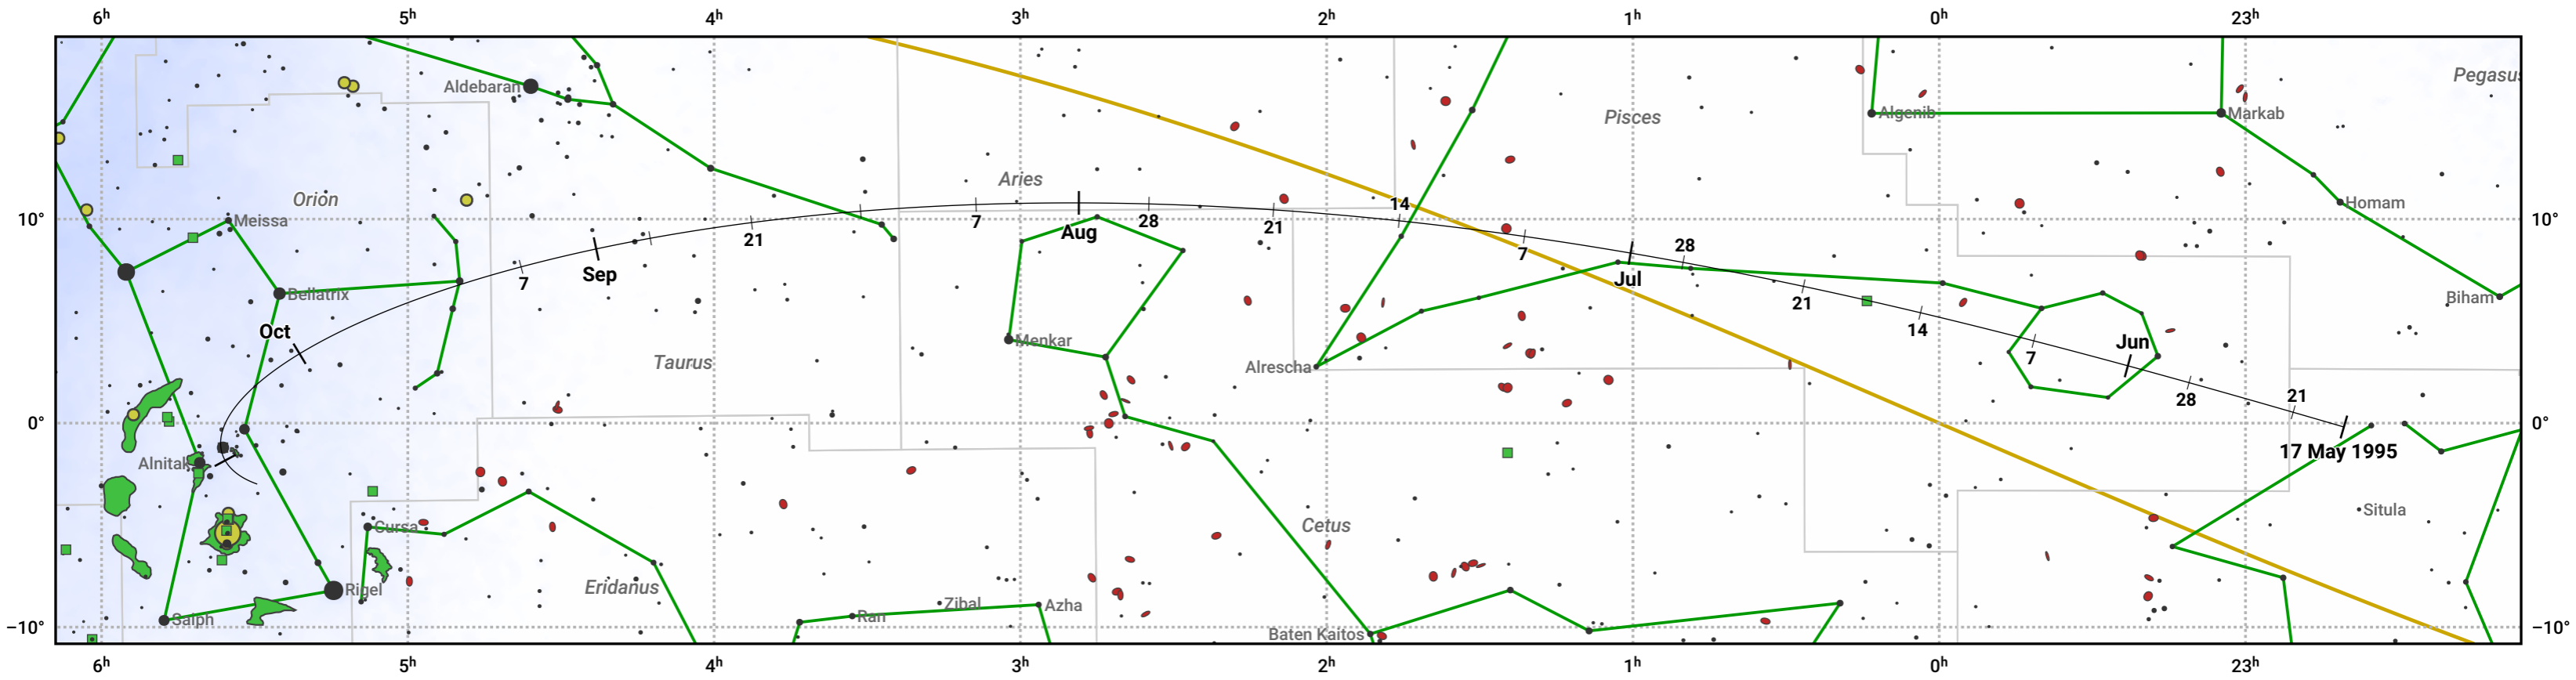

# The path of 58P/Jackson-Neujmin starting on 17 May 1995

© Dominic Ford 2011–2024. Date markers placed at midnight UTC. Downloaded from <https://in-the-sky.org>

Magnitude scale:  6.0  5.0  4.0  3.0  2.0  1.0  0.0

Ecliptic Plane

Galaxy  Bright nebula  Open cluster + Globular cluster

Date	Mag
1995 Jun 13	9.6
1995 Jul 1	9.1
1995 Jul 20	8.6
1995 Sep 1	8.5
1995 Nov 1	9.6
1995 Nov 3	9.6